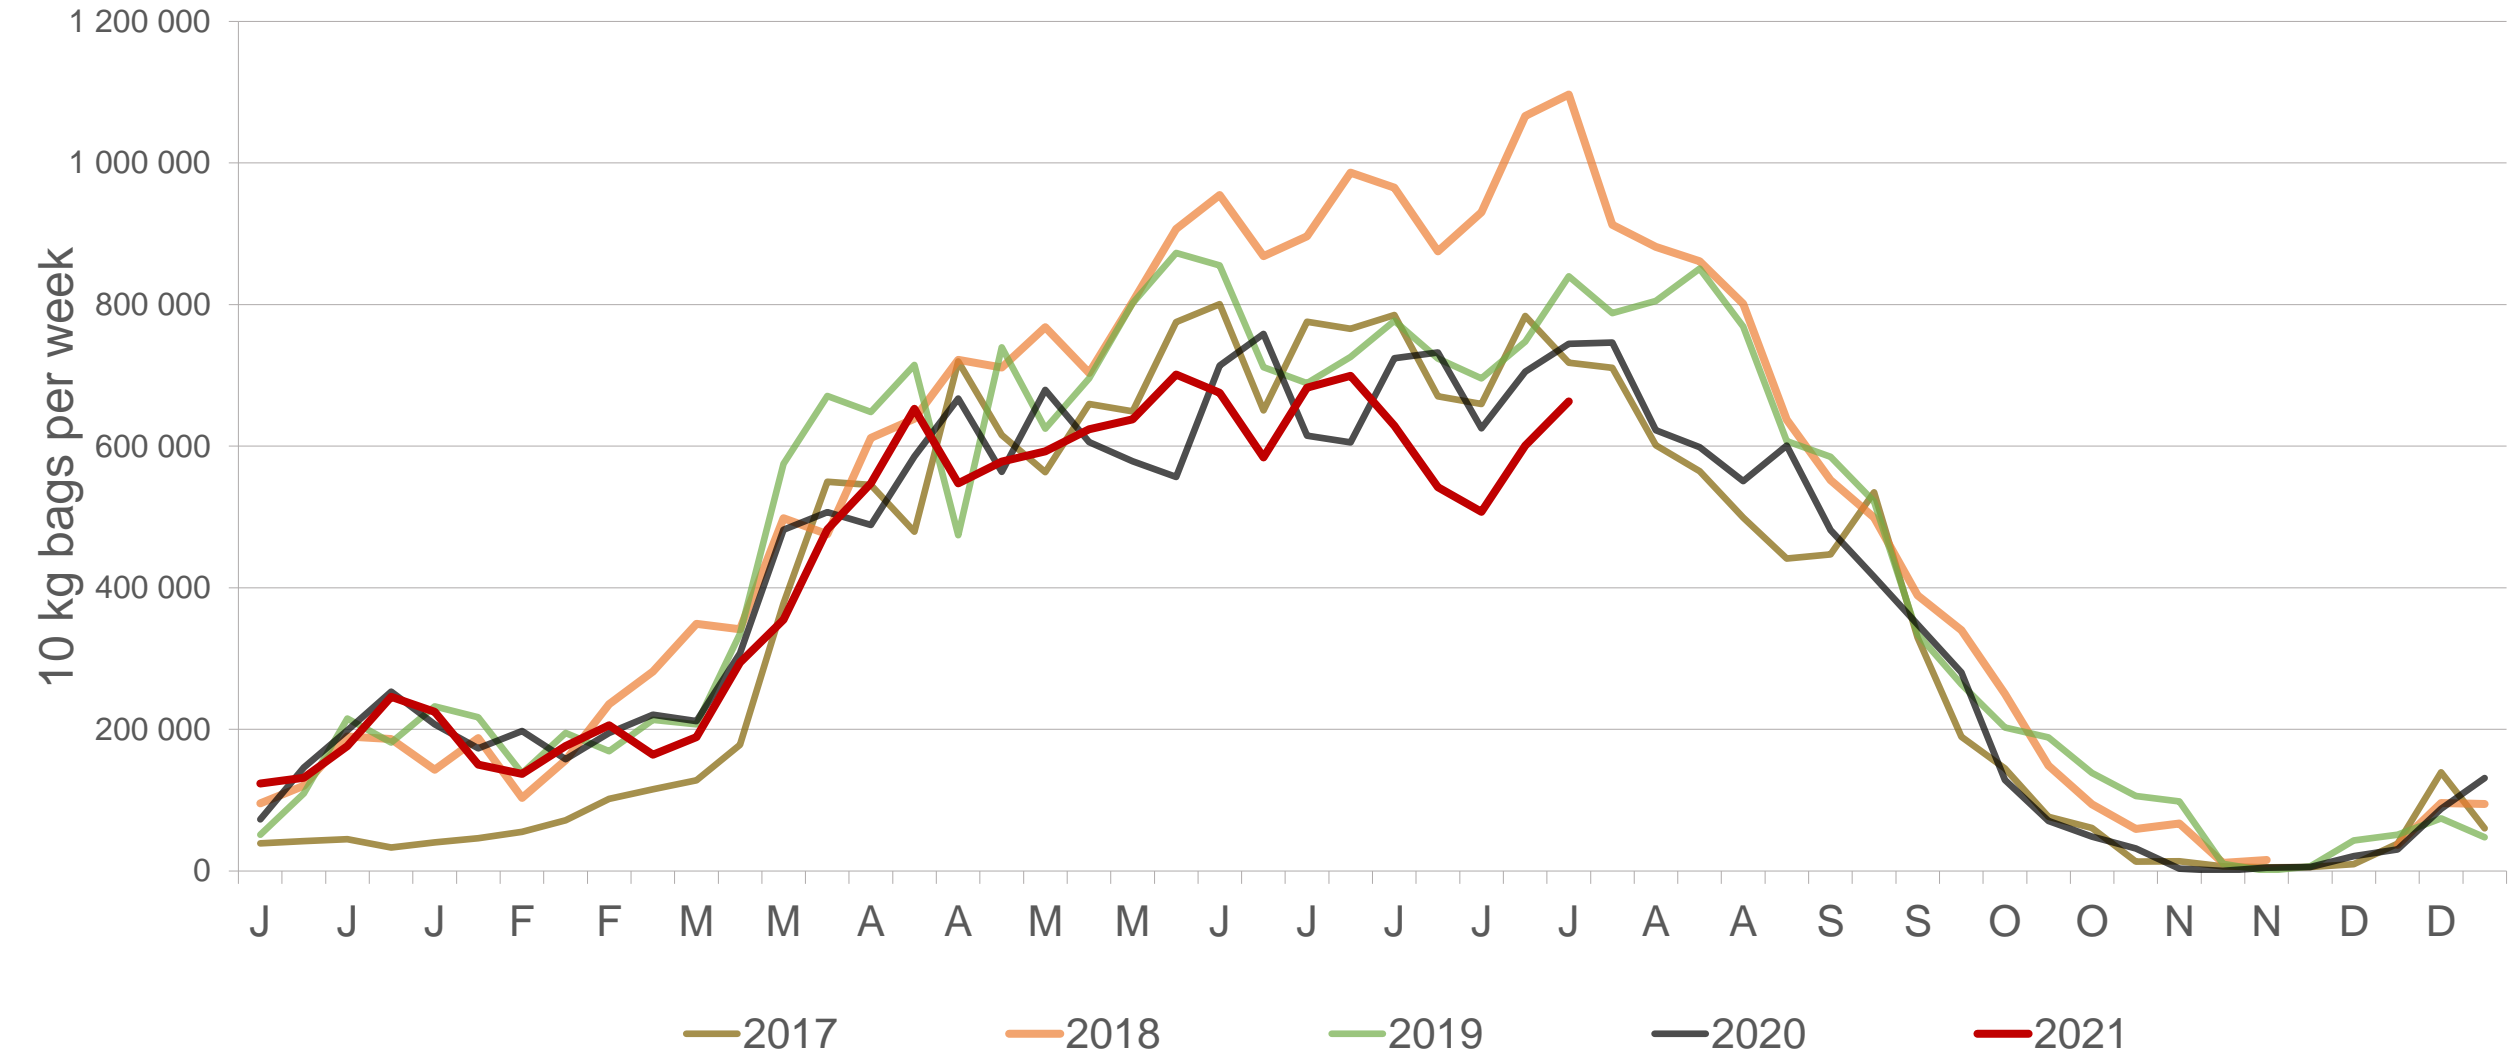

Western Free State: Amount of 10 kg bags per week sold on FPMs (all classes)

Sold 1.61 million bags less than the **5-year average** of the first 31 weeks.