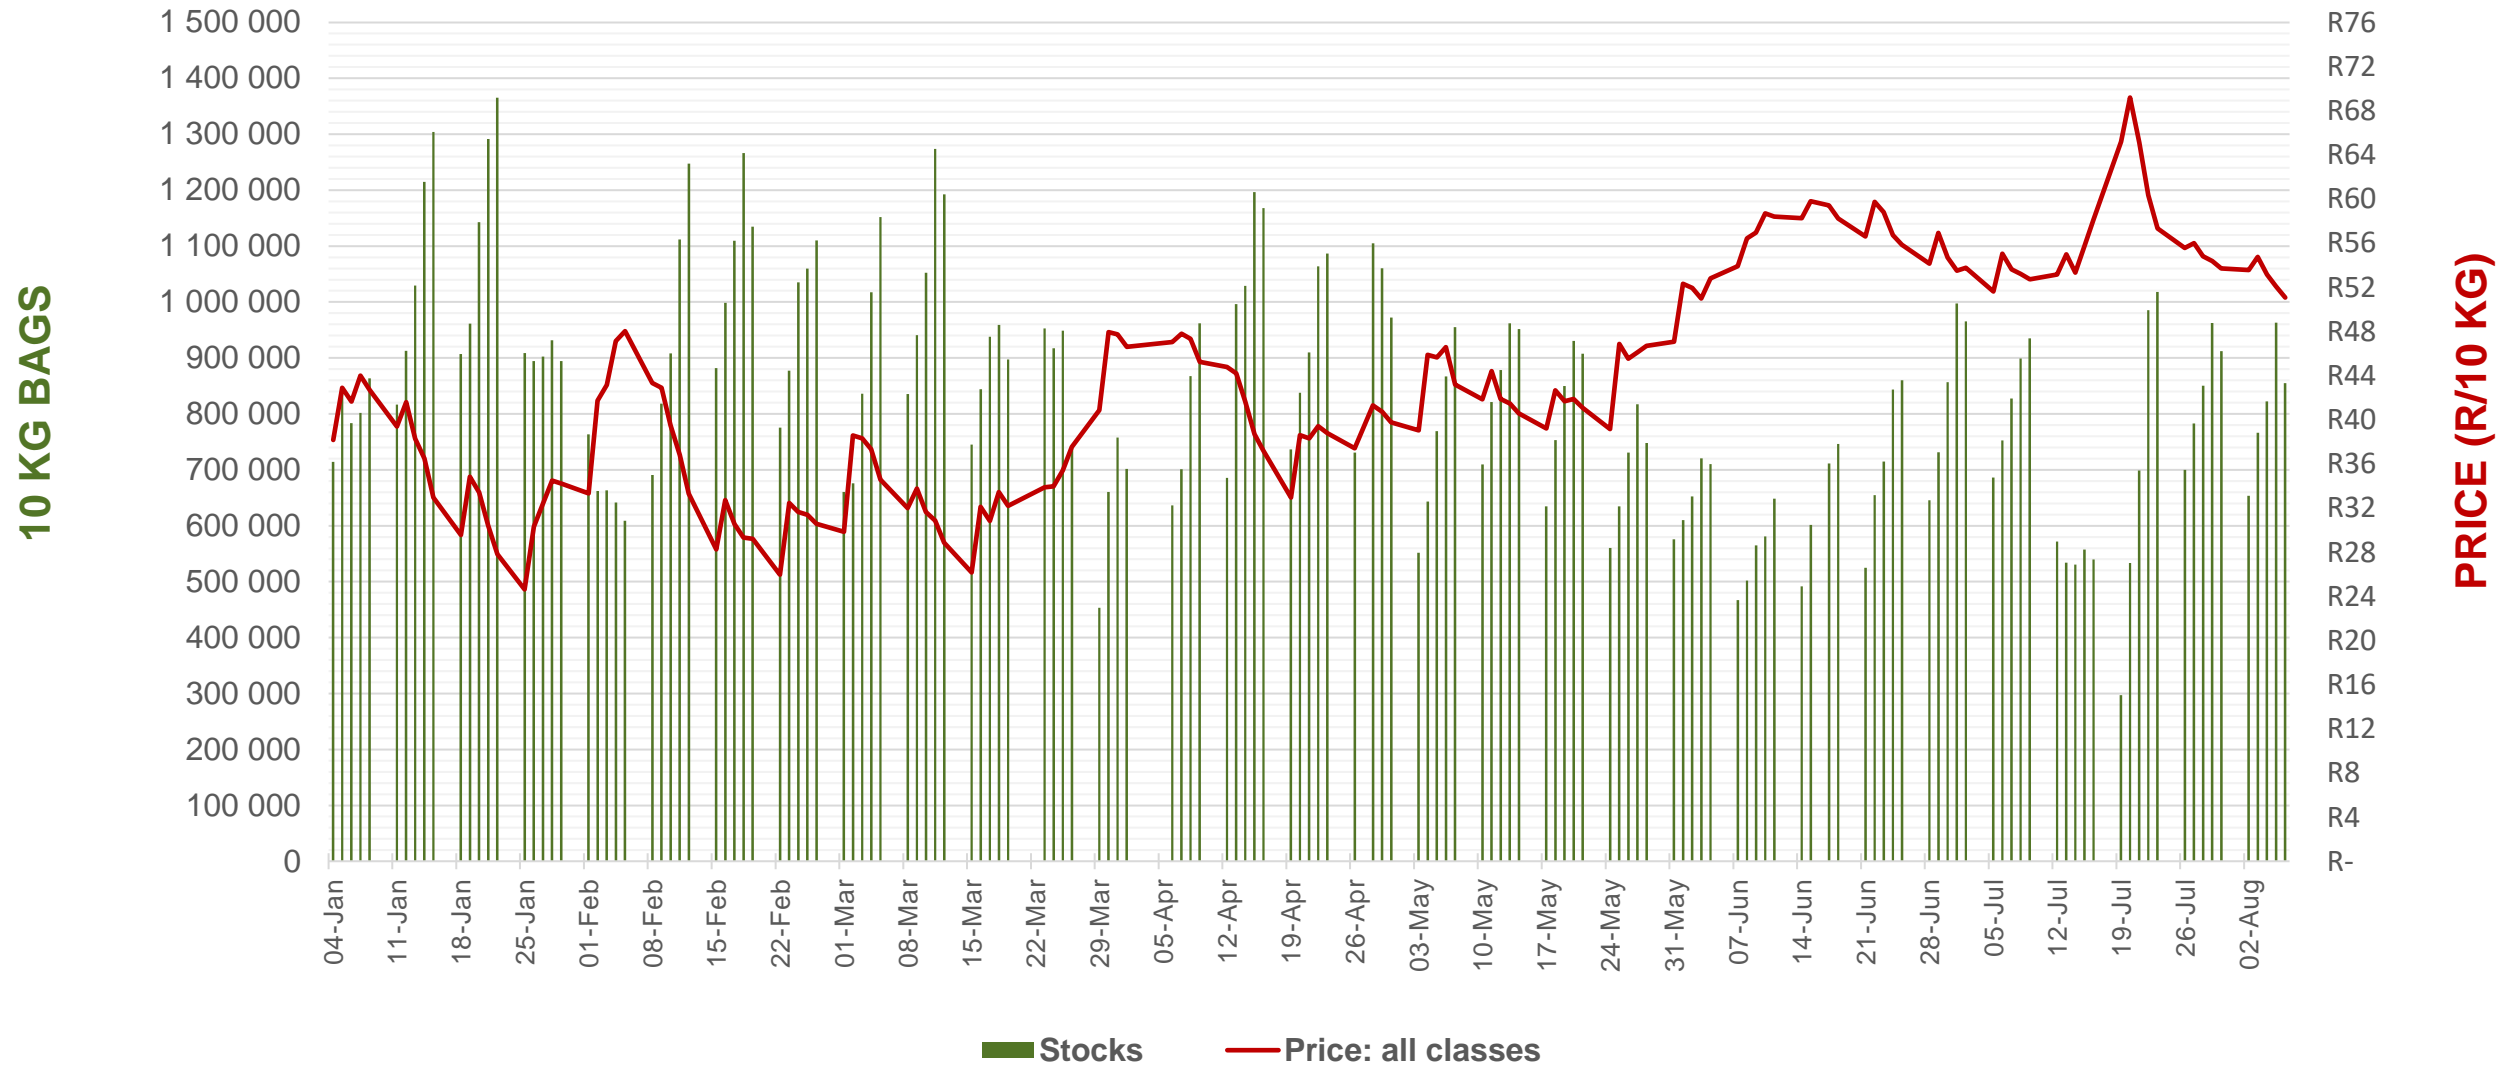

RSA daily Price versus Daily Available stocks (all classes & all sizes)