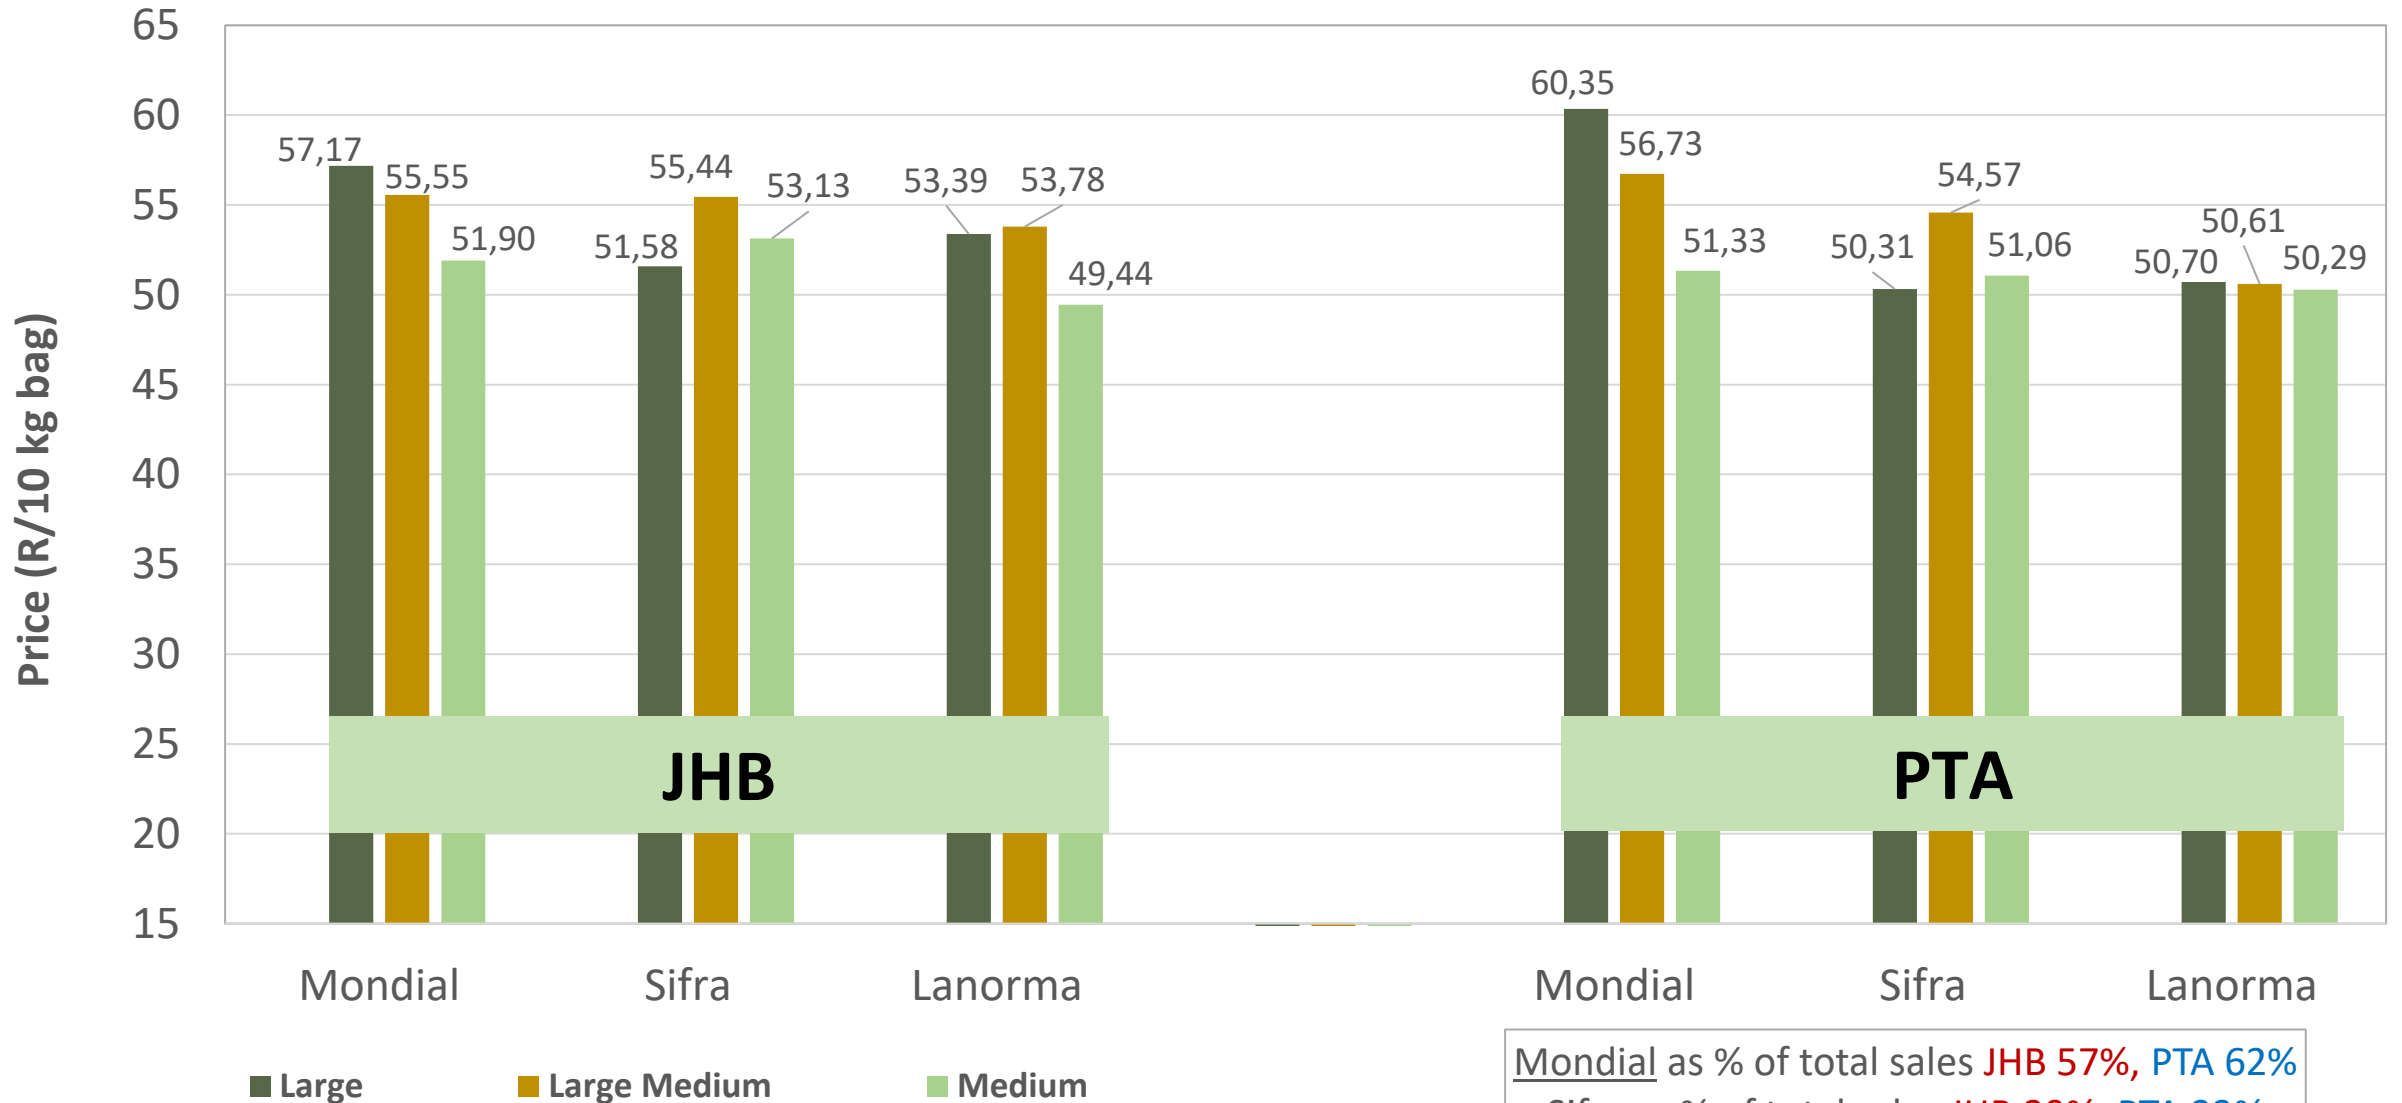

PTA & JHB markets: Average Prices - Different Sizes (only 10 kg bags)

Mondial as % of total sales **JHB 57%**, **PTA 62%**
Sifra as % of total sales **JHB 29%**, **PTA 23%**
Lanorma as % of total sales **JHB 5%**, **PTA 4%**