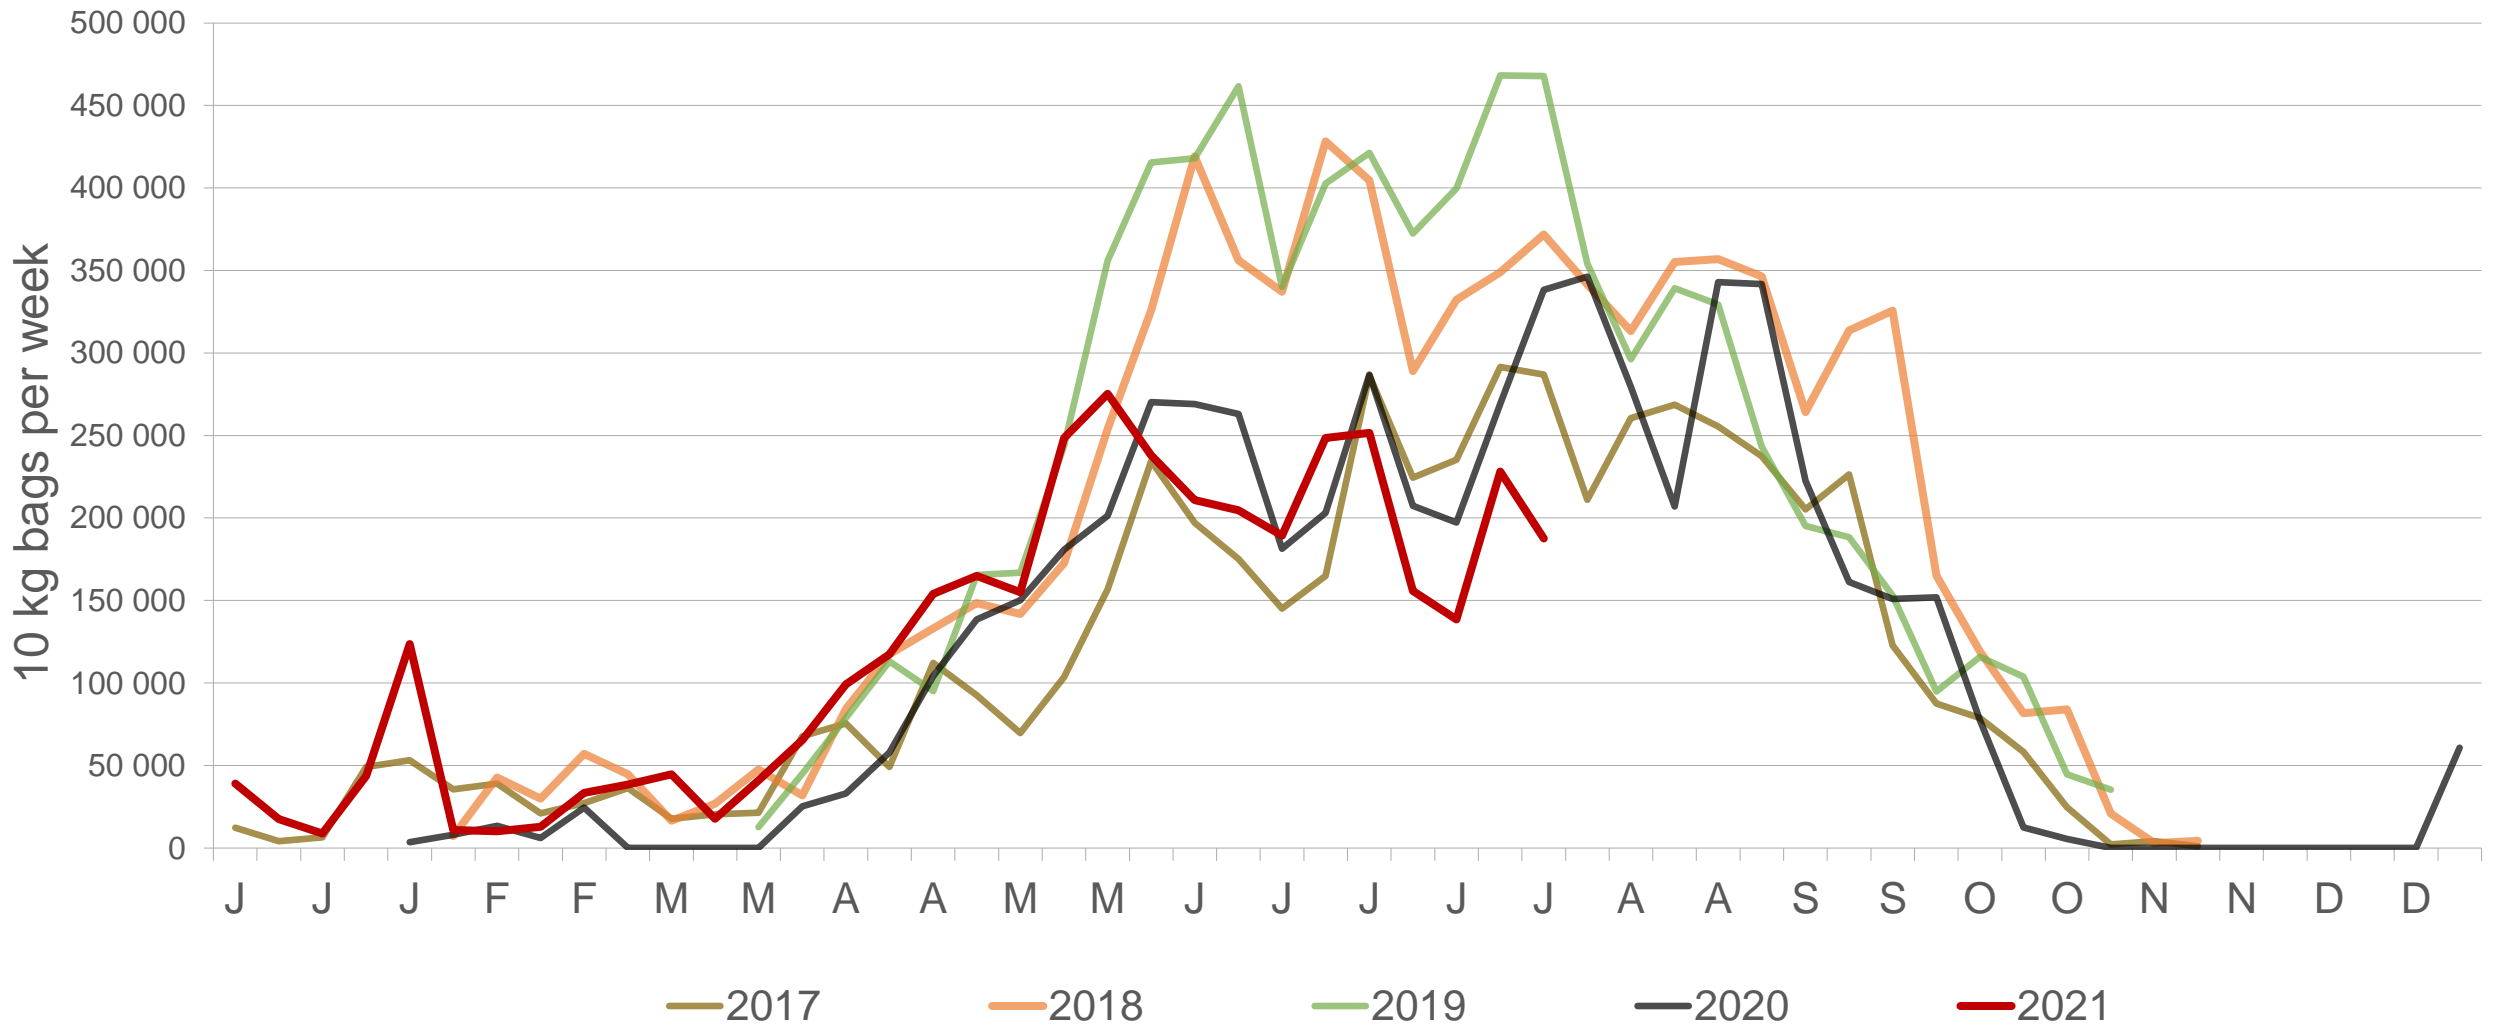

Northern Cape: Amount of 10 kg bags per week sold on FPMs (all classes)

Sold 183 316 less than the **5-year average** of the first 31 weeks.