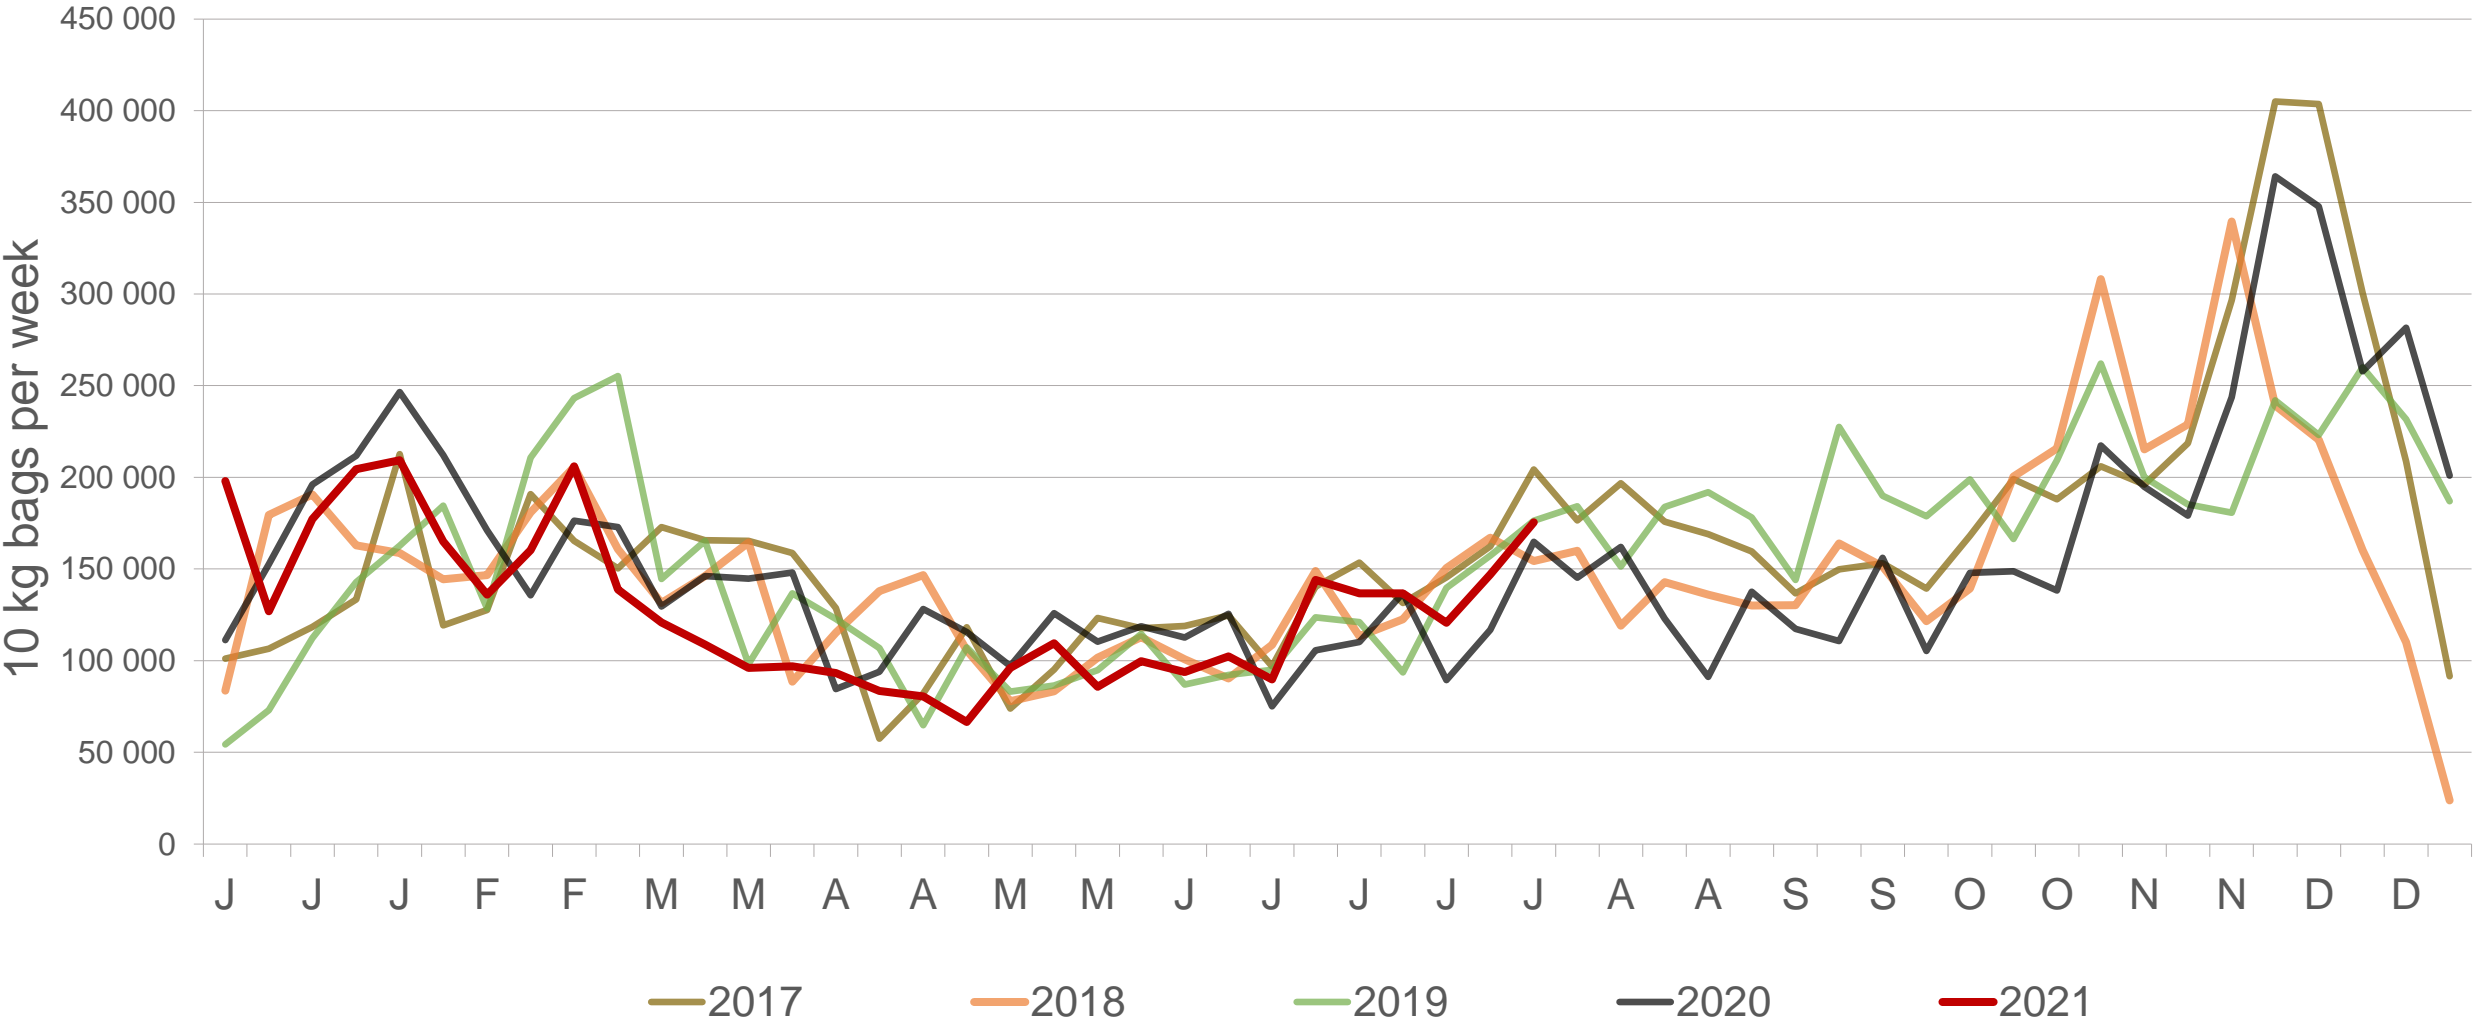

Sandveld: Amount of 10 kg bags per week sold on FPMs (all classes)

Sold 109 180 bags less than the 5-year average of the first 31 weeks.