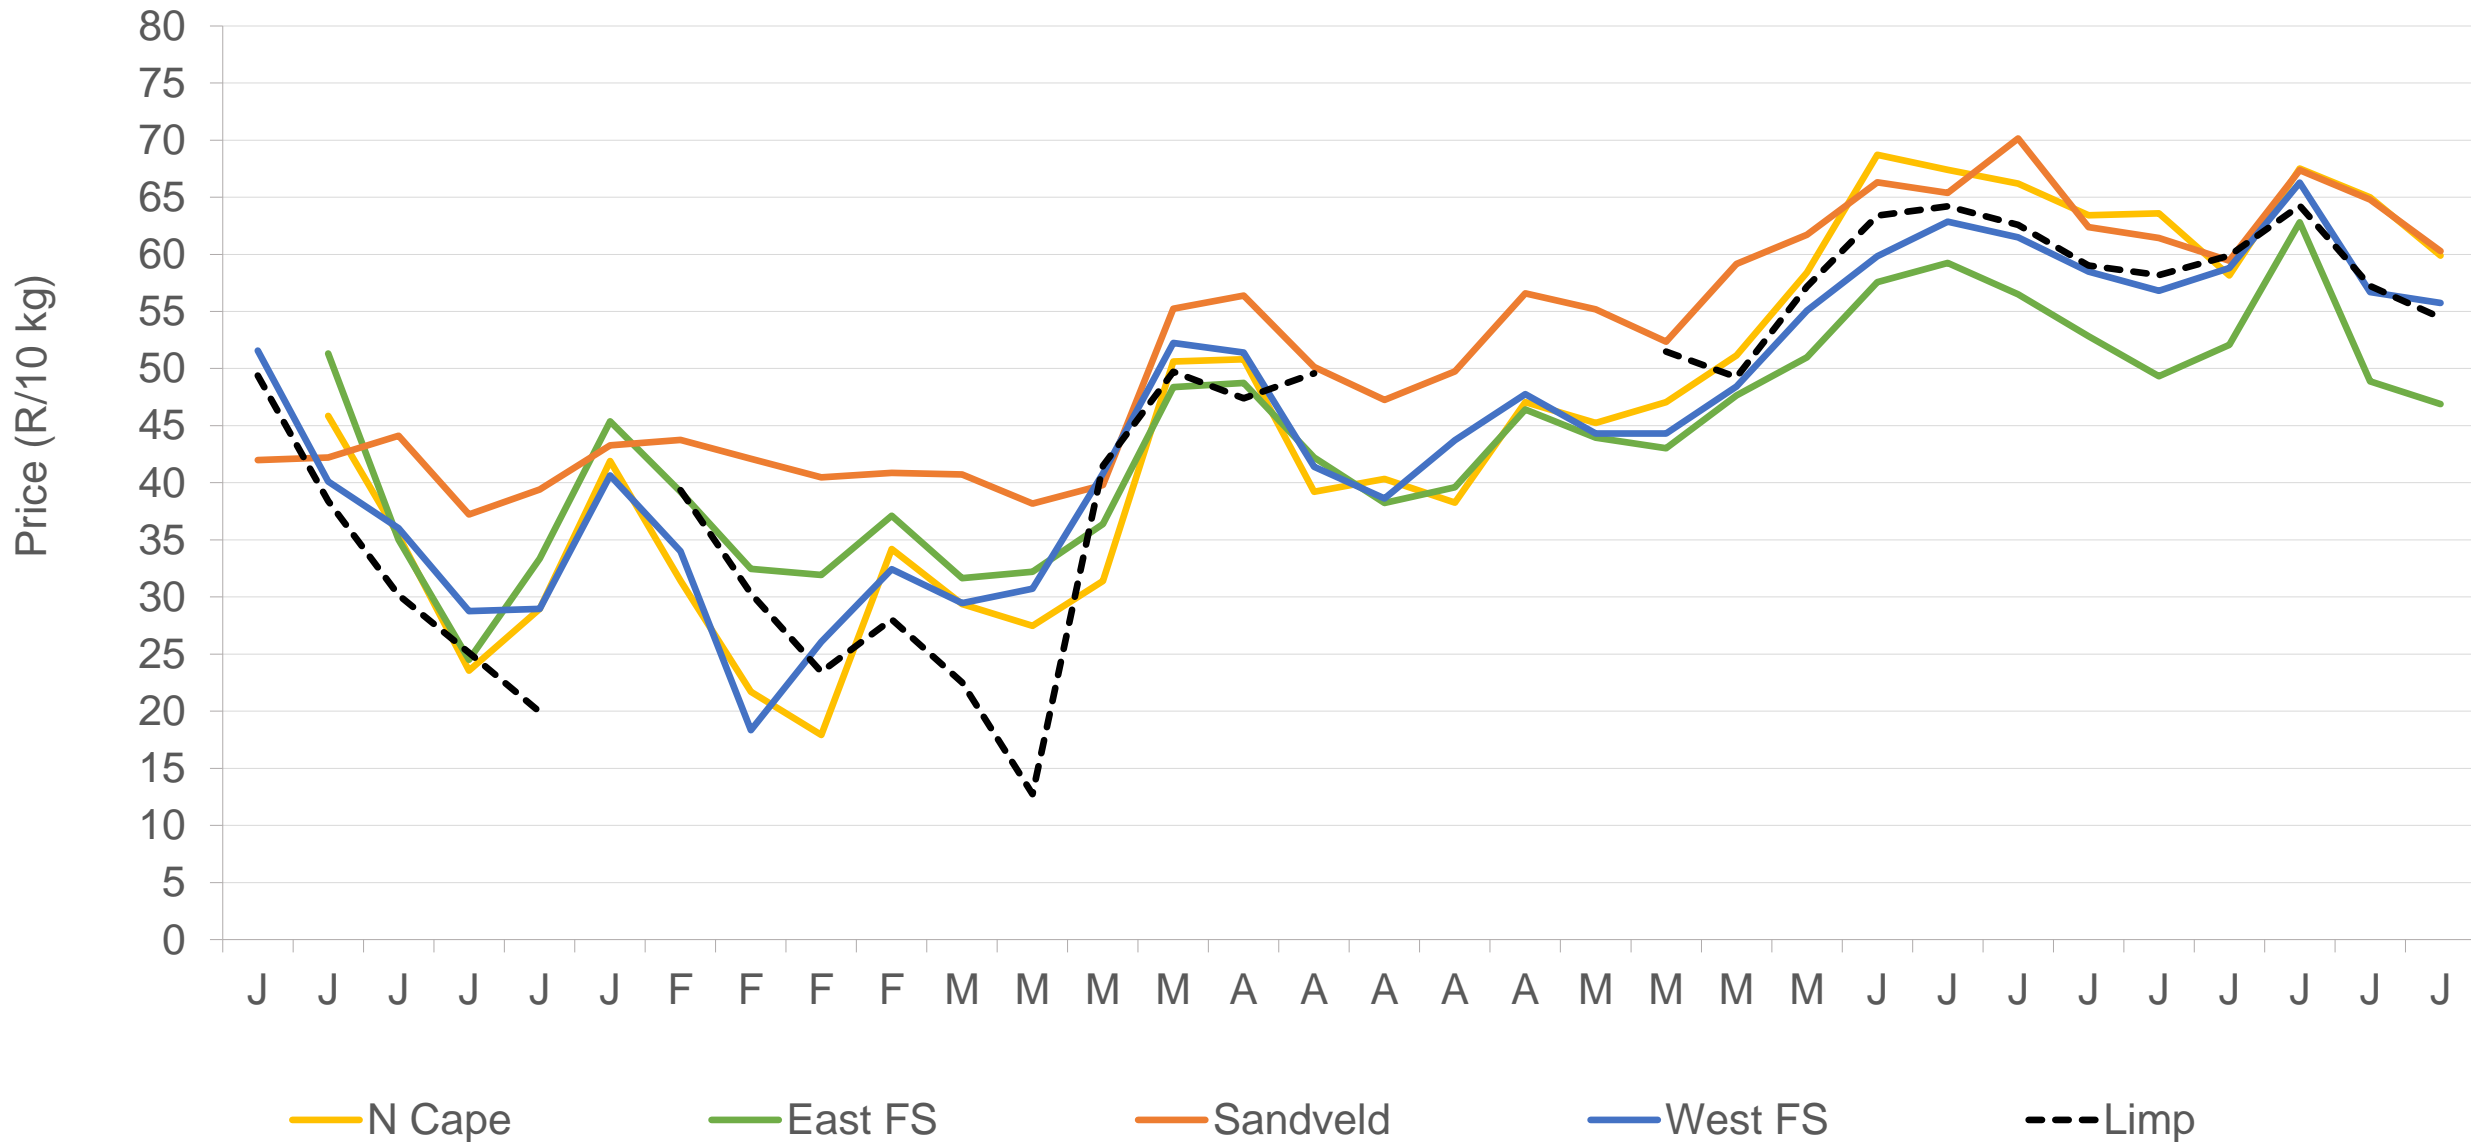

Average Class 1 Medium prices in regions