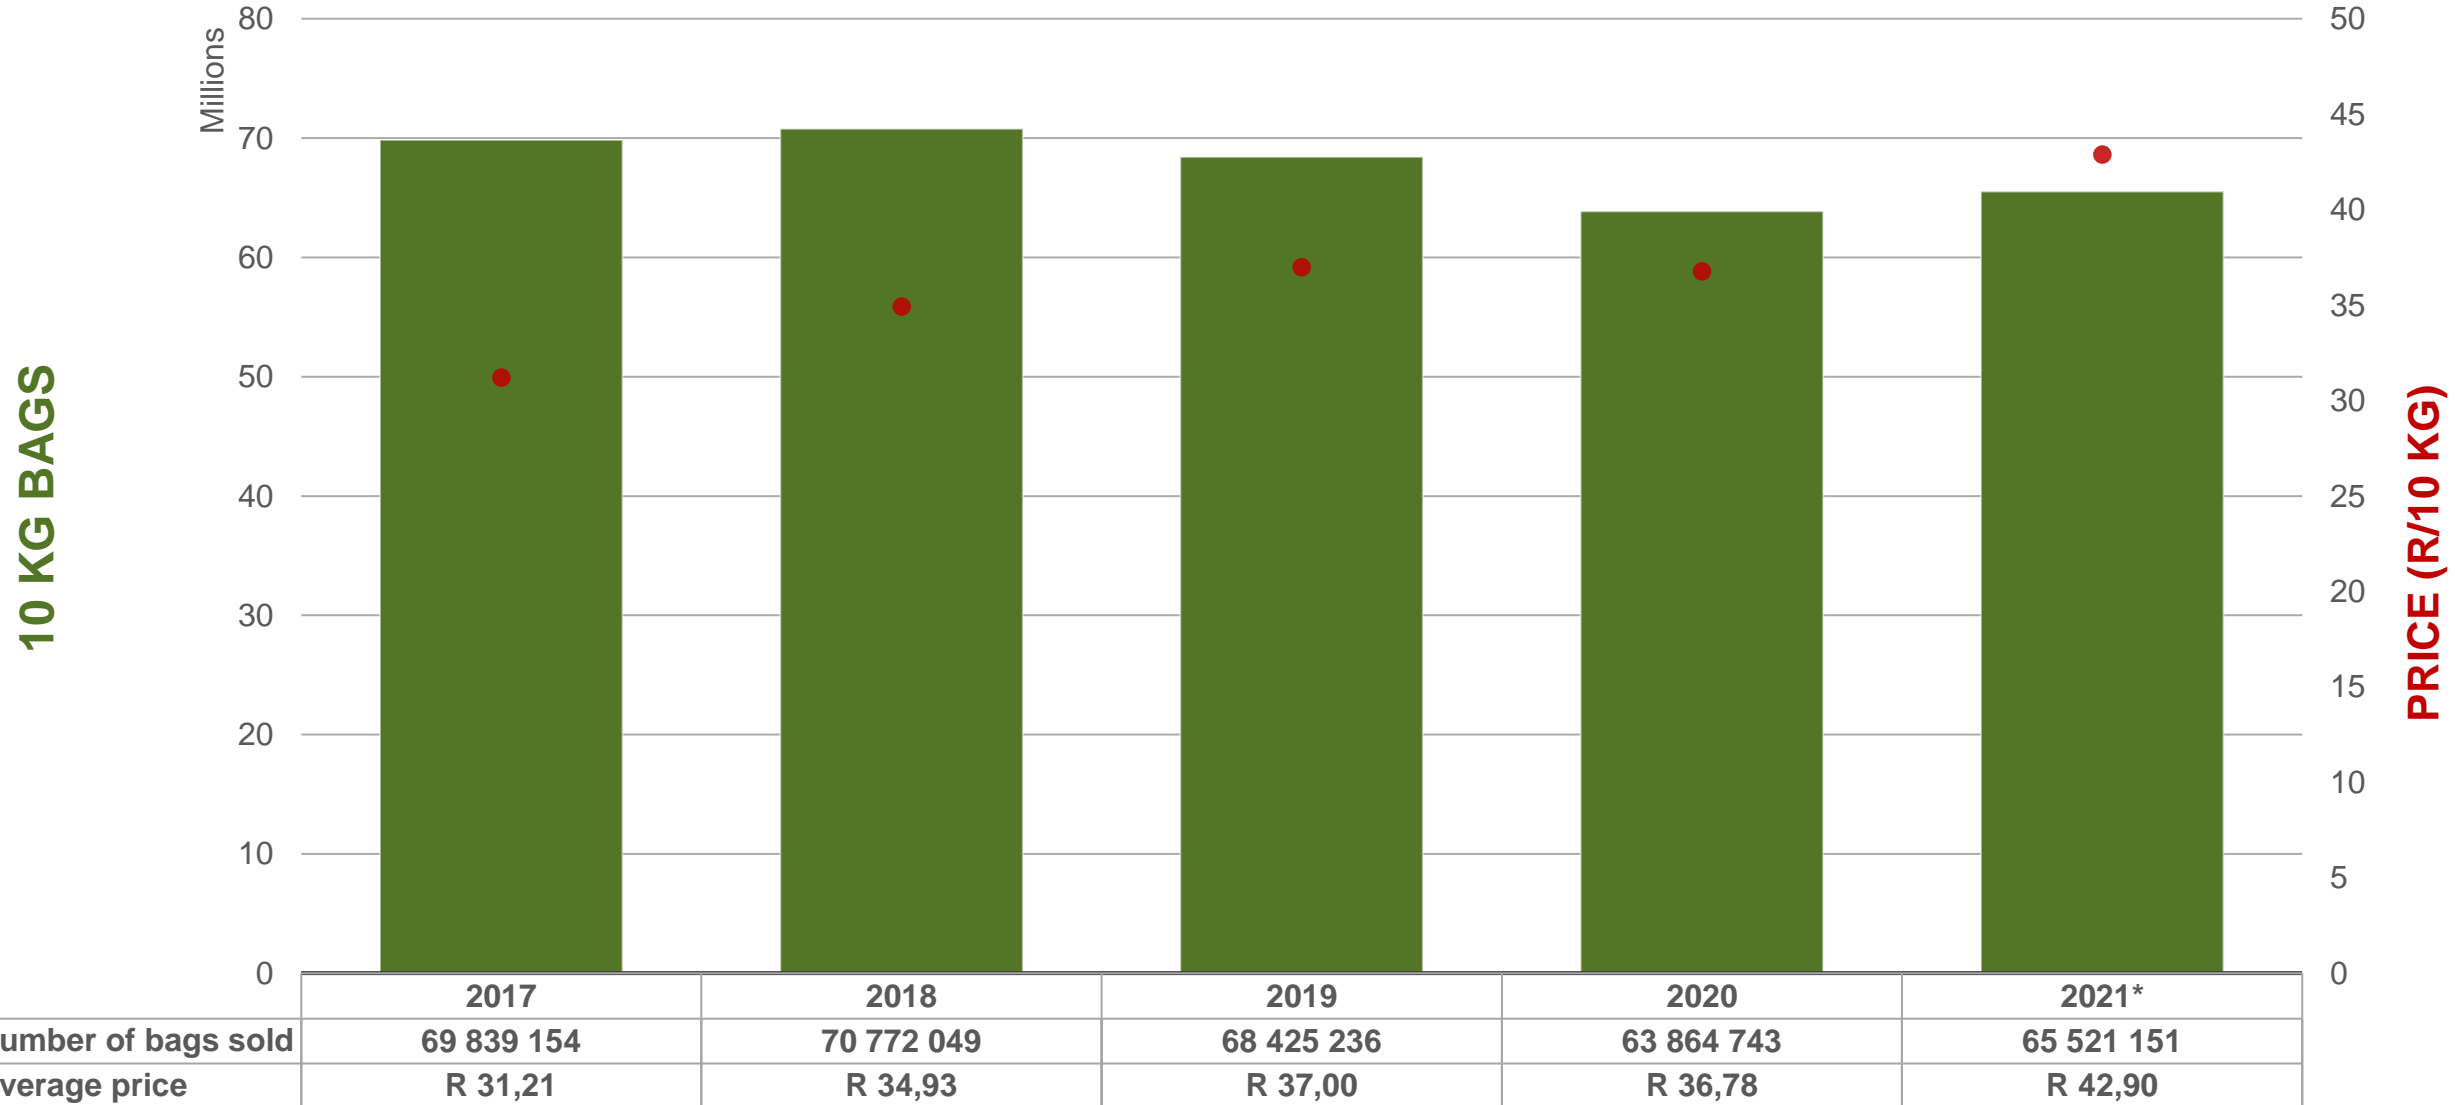

# Cumulative total number of 10 kg bags sold on markets: First 30 weeks of each year

Sold 269 883 bags less than the **5-year average** (2016 to 2020) of the first 31 weeks

# PTA & JHB markets: Average Prices - Different Sizes (only 10 kg bags)

Mondial as % of total sales **JHB 57%**, **PTA 62%**  
Sifra as % of total sales **JHB 29%**, **PTA 23%**  
Lanorma as % of total sales **JHB 5%**, **PTA 4%**