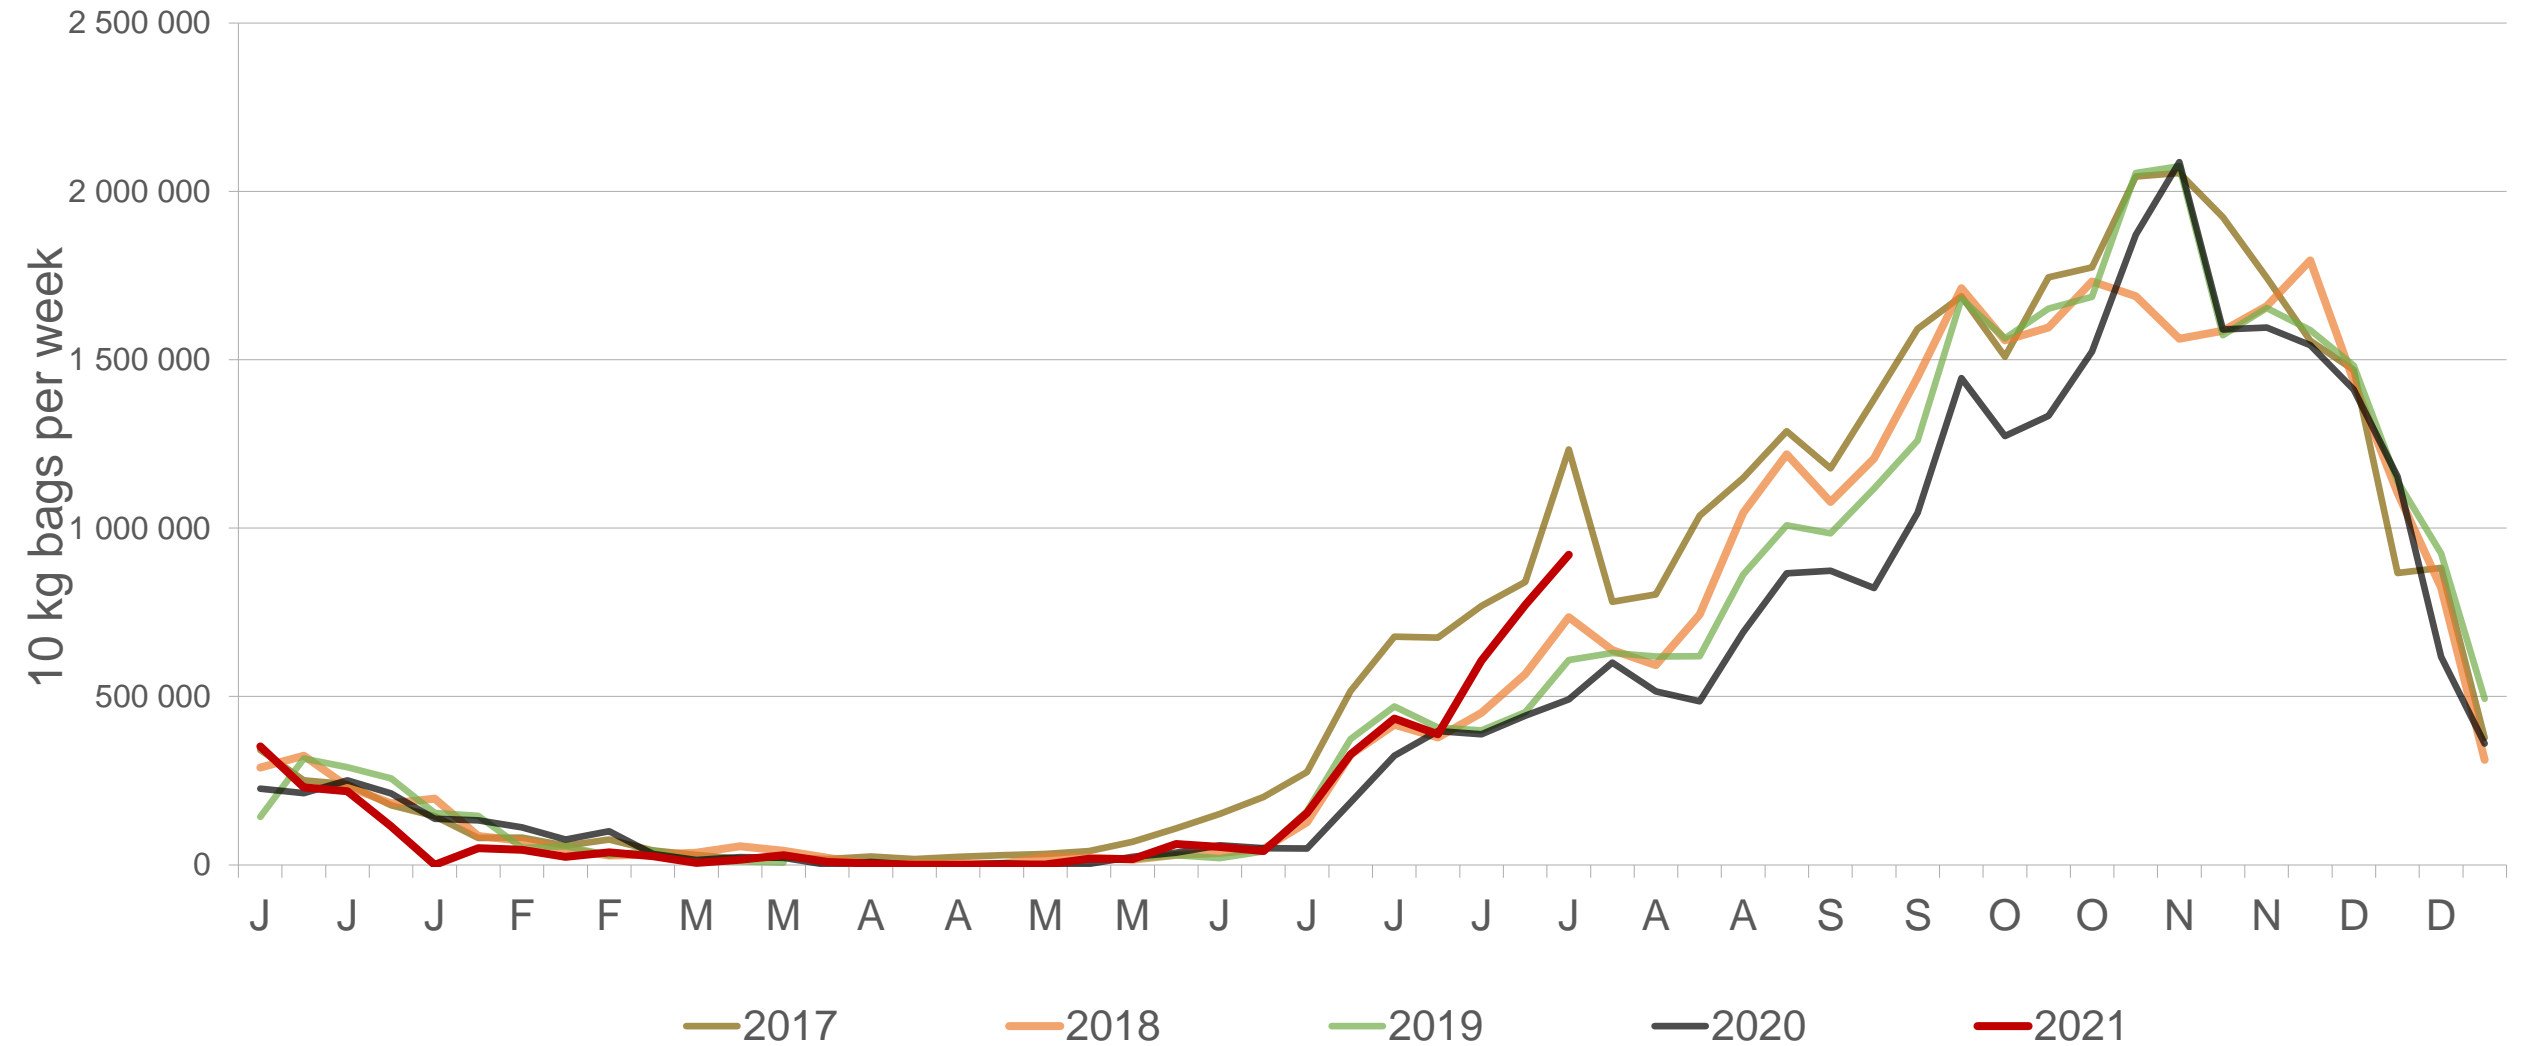

Limpopo: Amount of 10 kg bags per week sold on FPMs (all classes)

Sold 365 068 bags less than the 5-year average of the first 31 weeks.