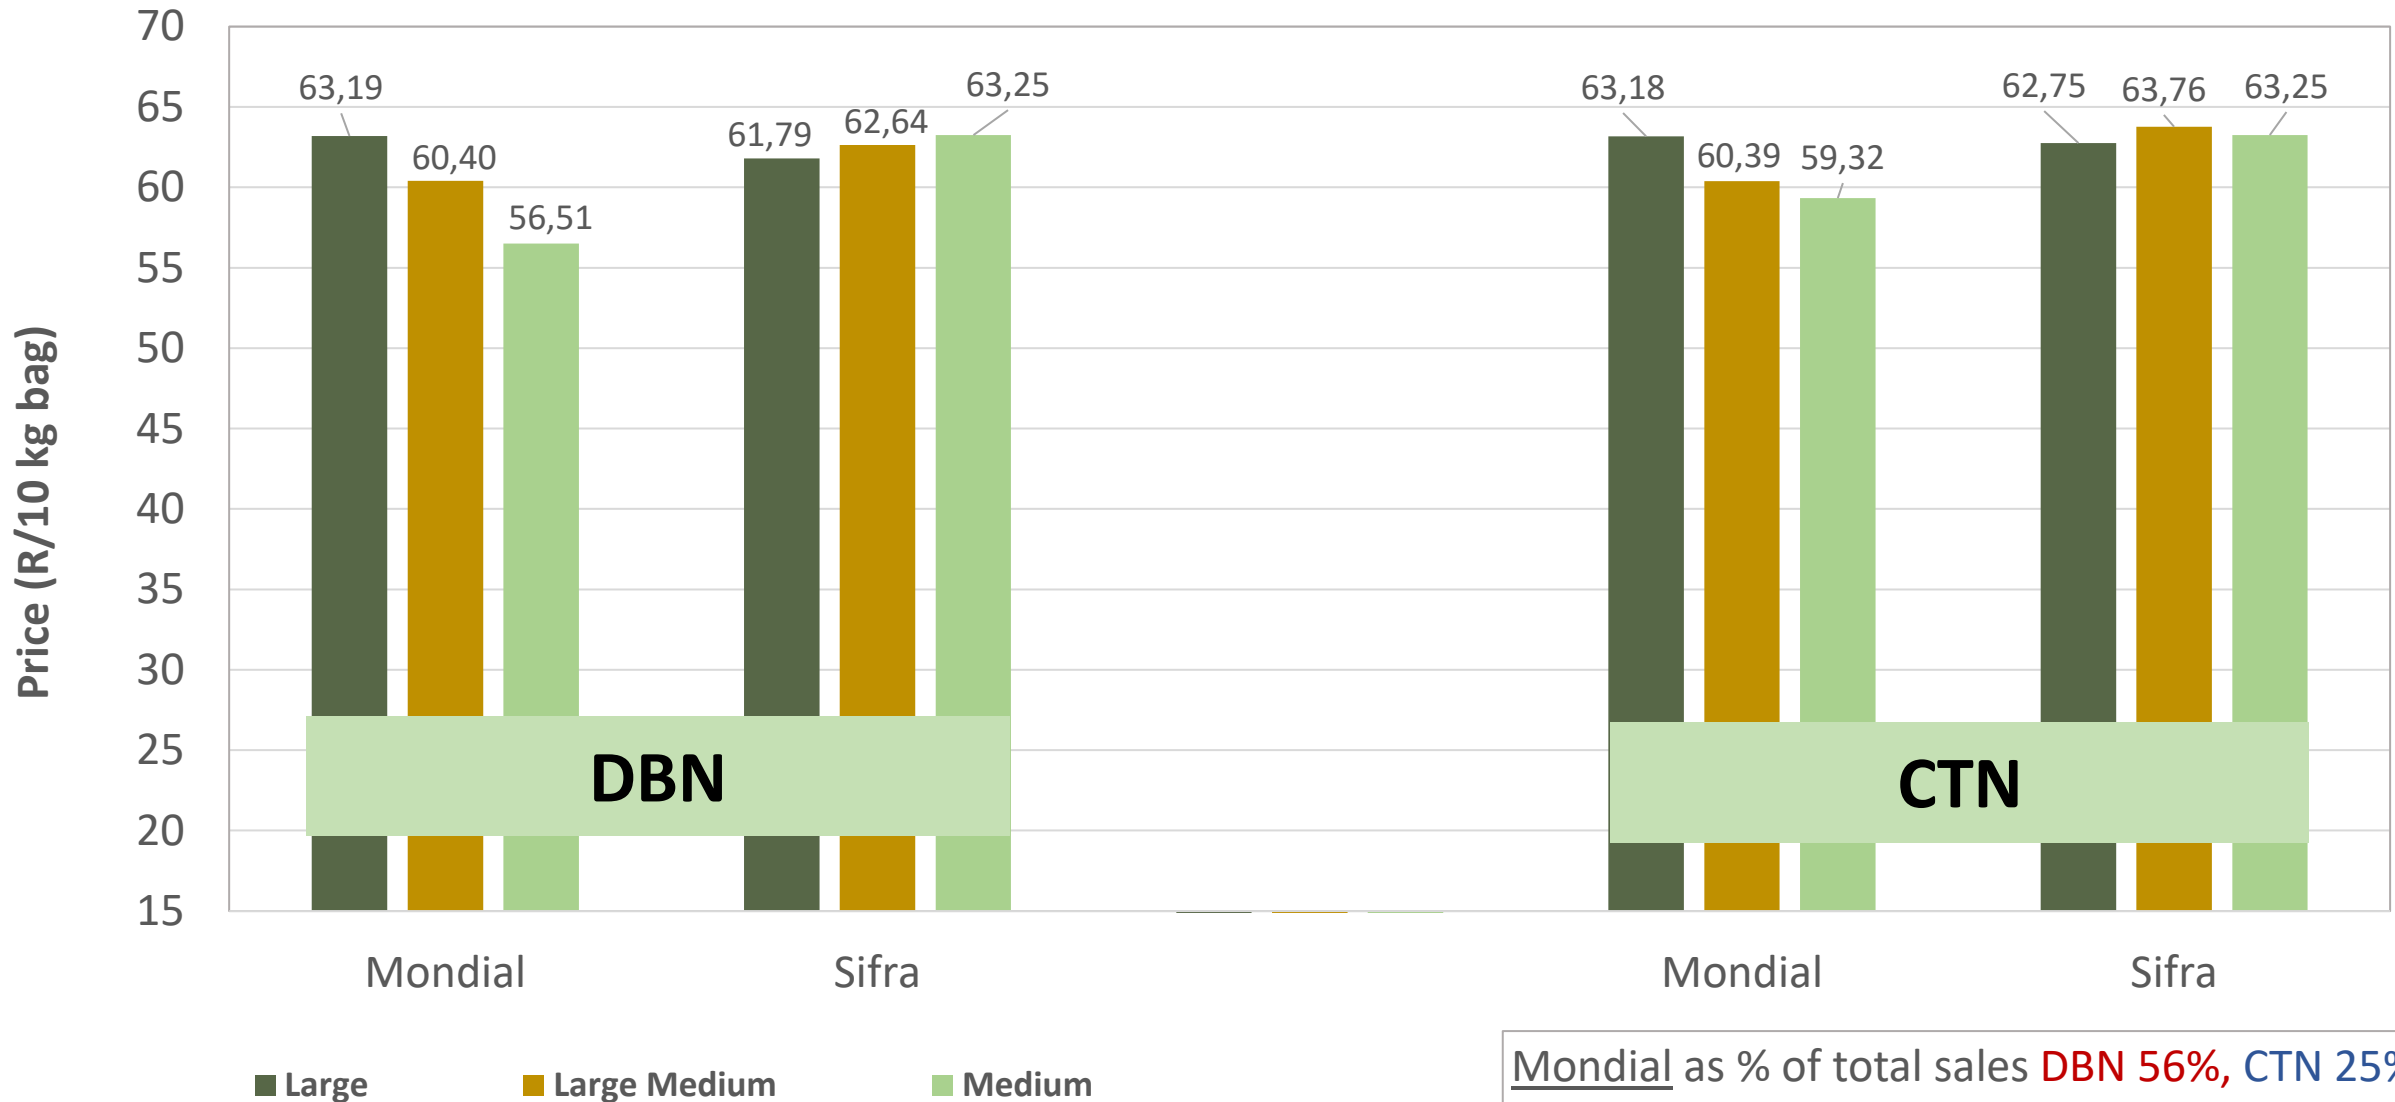

DBN & CTN markets: Average Prices - Different Sizes (only 10 kg bags)

Mondial as % of total sales **DBN 56%**, **CTN 25%**
Sifra as % of total sales **DBN 22%**, **CTN 43%**