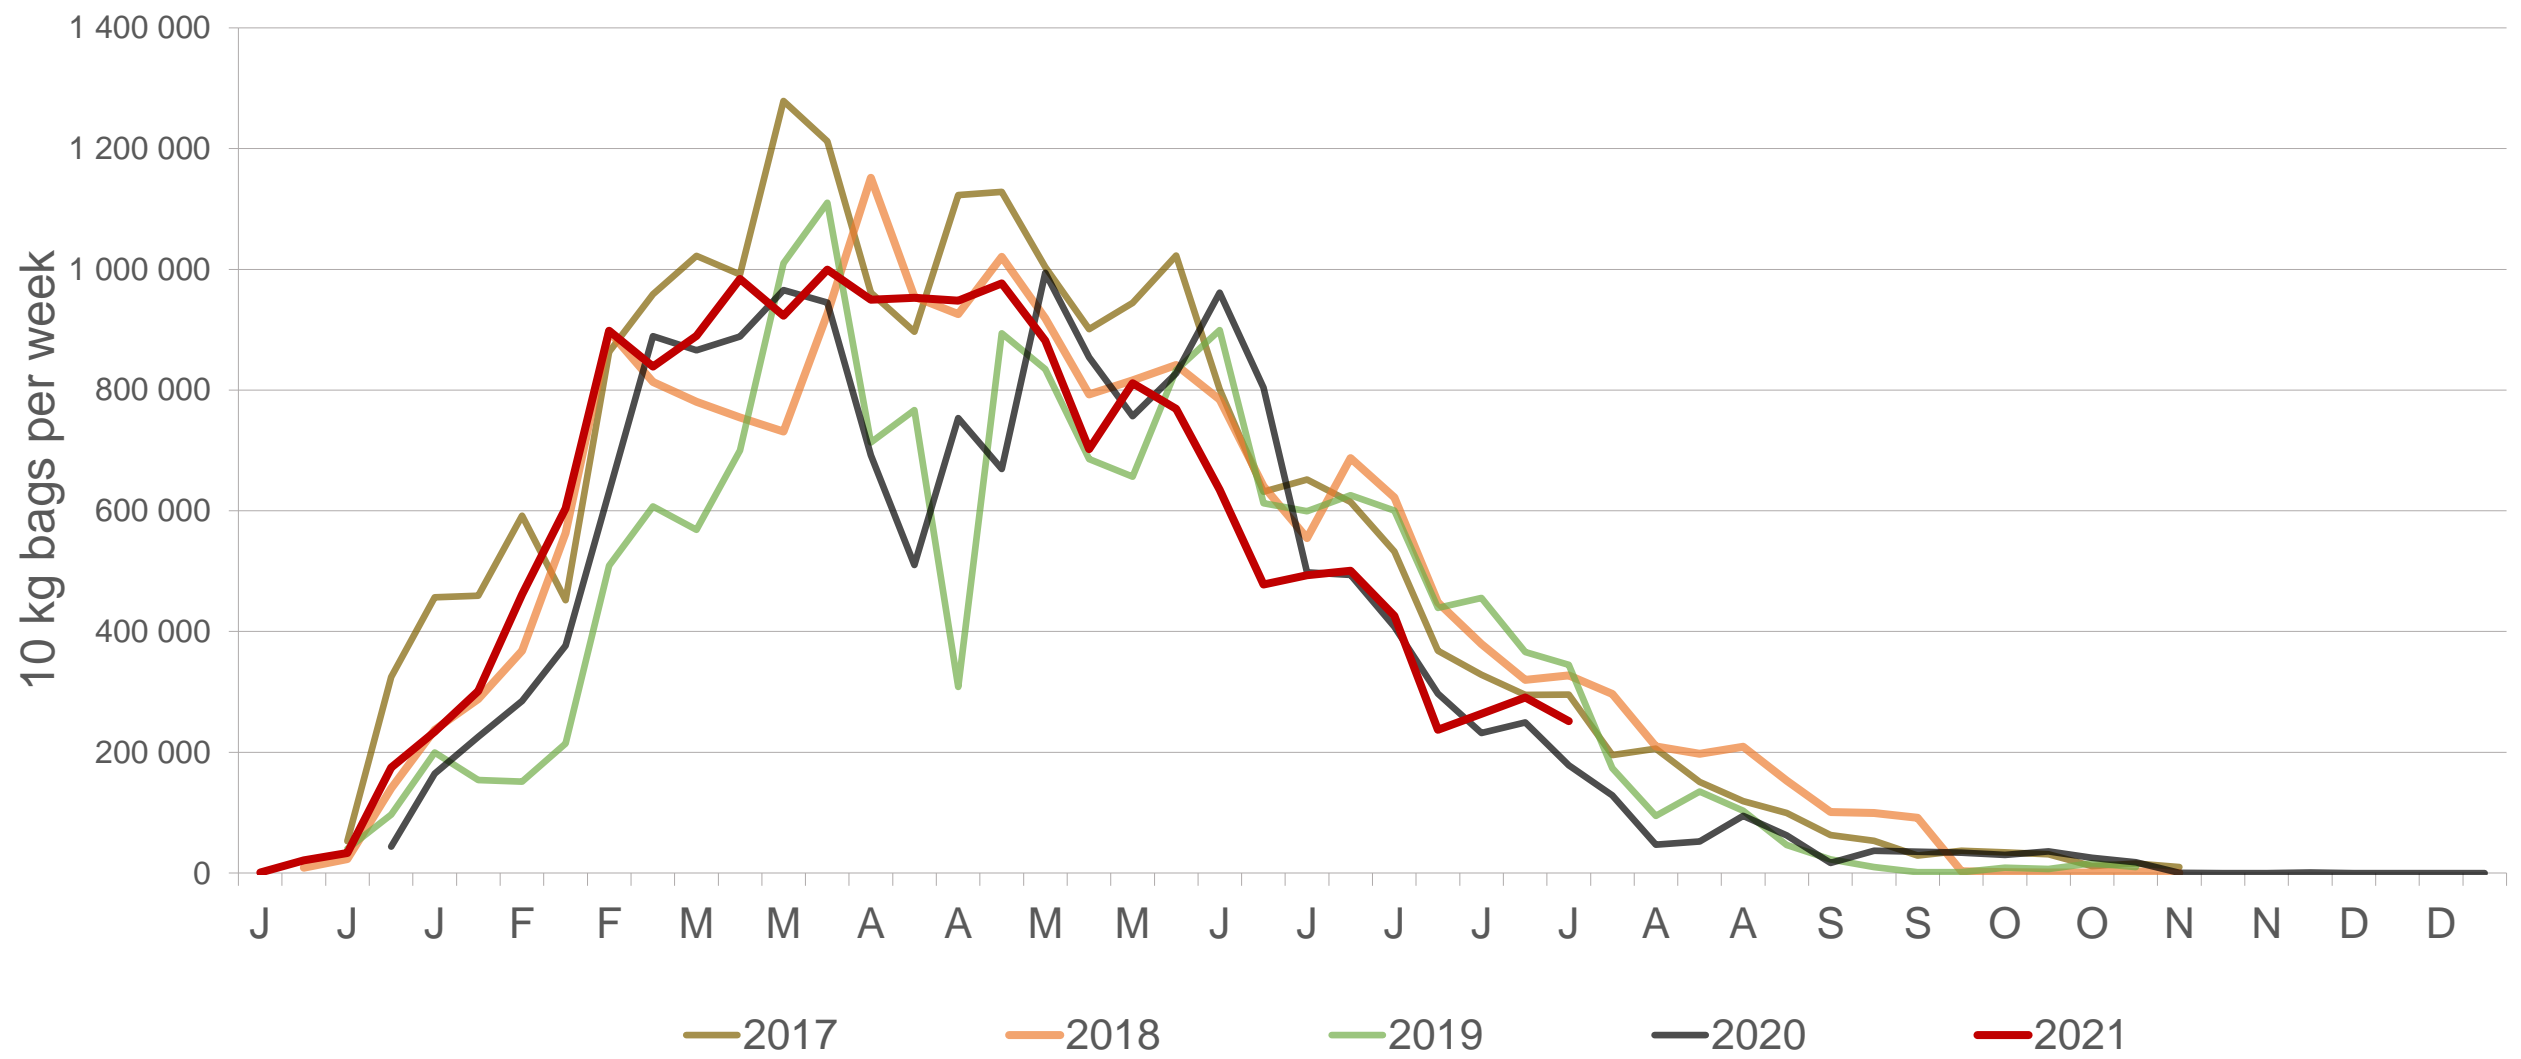

Eastern Free State: Amount of 10 kg bags per week sold on FPMs (all classes)

Sold 968 243 bags more than the **5-year average** of the first 31 weeks.