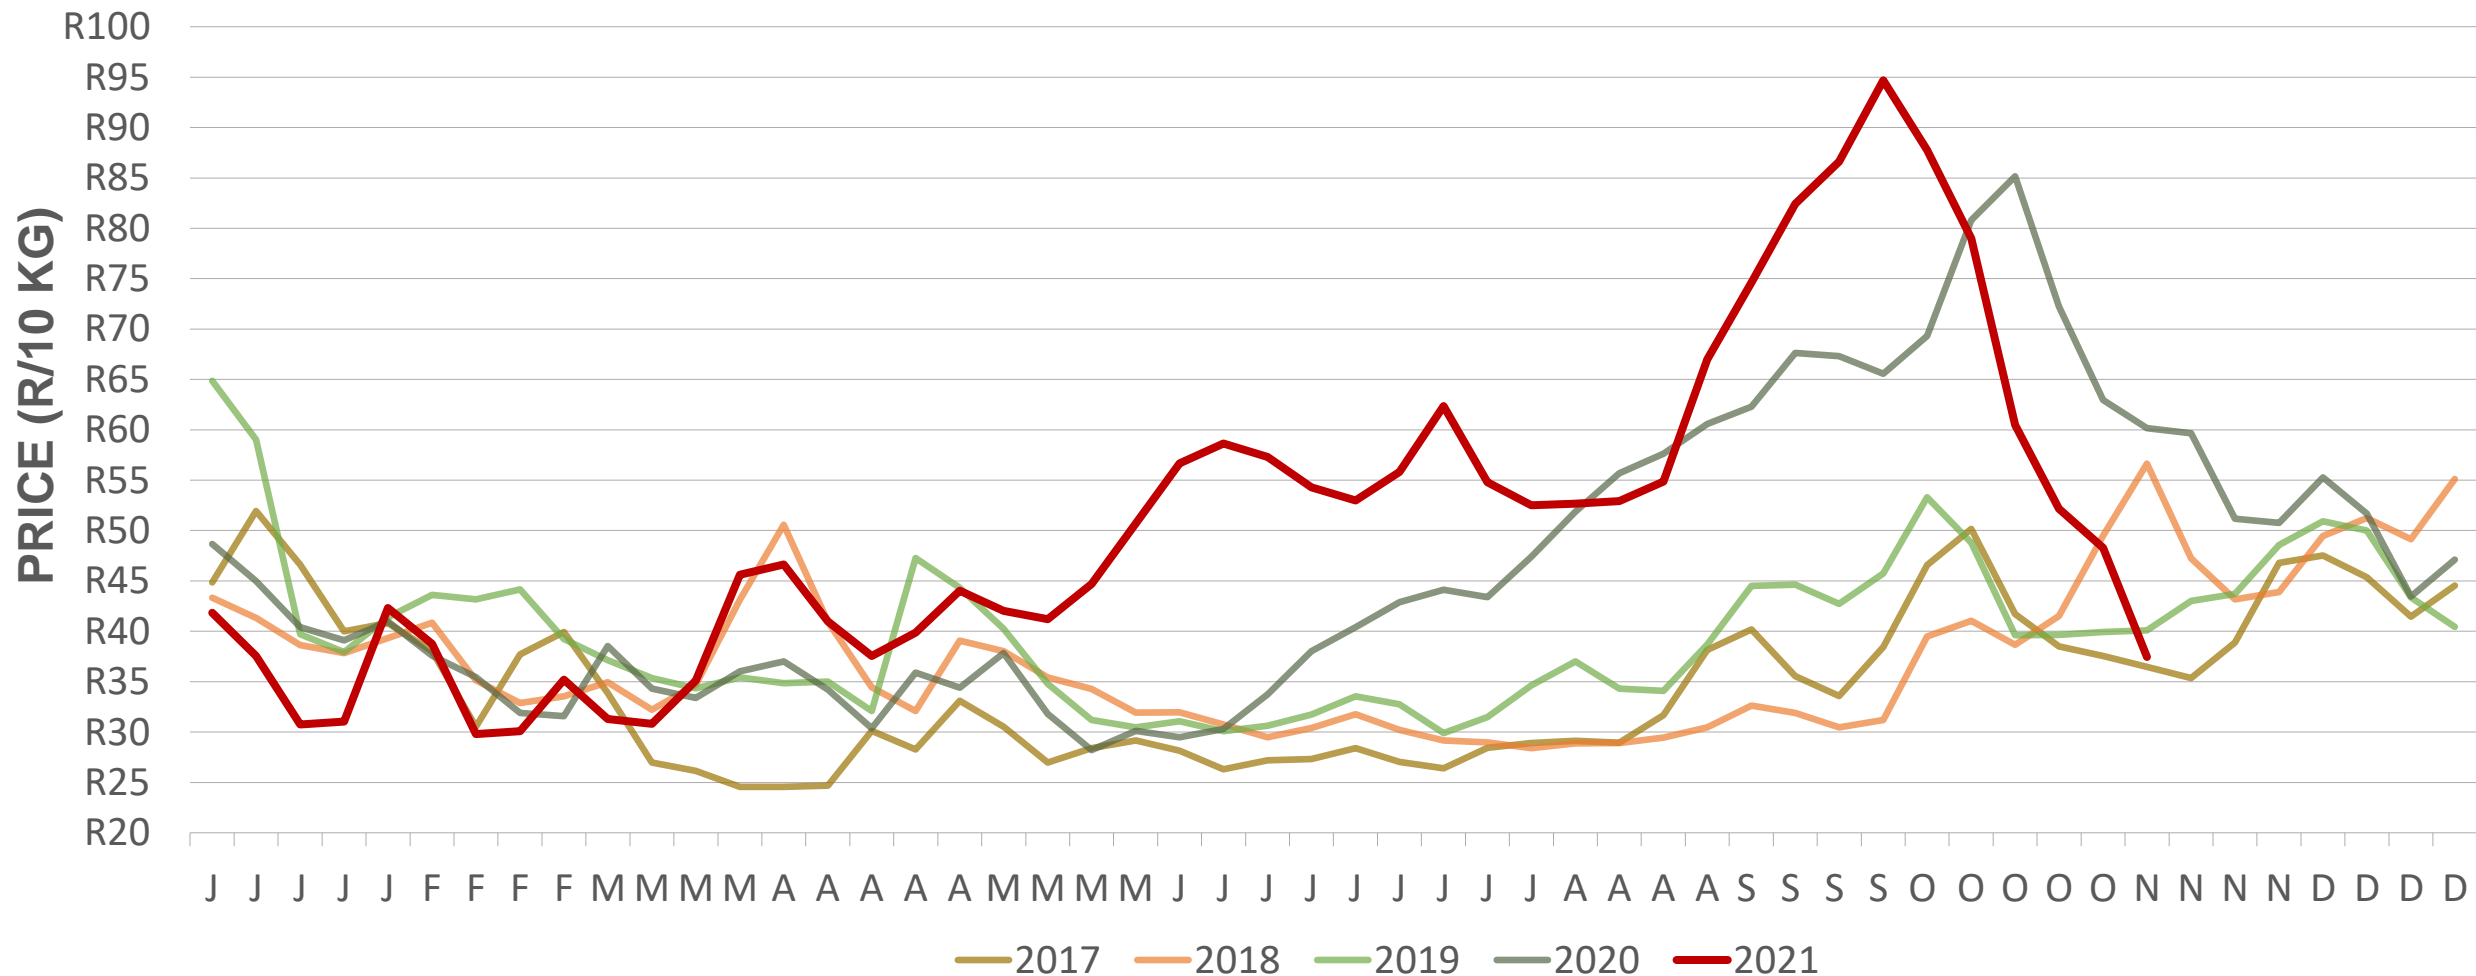

Potatoes
Aartappels SA

Weekly Market Information

12 November 2021

Average weekly price – all markets & all classes

Weekly price	
R37,44	↓ 22,48% (week on week)

Cumulative total number of 10 kg bags sold on markets: First 45 weeks of each year

Sold 4.70 million bags less than the **5-year average** (2016 to 2020) of the first 45 weeks

RSA daily Price versus Daily Available stocks (all classes & all sizes)

10 KG BAGS

R104
R100
R96
R92
R88
R84
R80
R76
R72
R68
R64
R60
R56
R52
R48
R44
R40
R36
R32
R28
R24
R20
R16
R12
R8
R4
R-

PRICE (R/10 KG)

Stocks Price: all classes

Average Class 1 Medium prices in regions

Limpopo: Amount of 10 kg bags per week sold on FPMs (all classes)

Sold 1.10 million bags more than the 5-year average of the first 45 weeks.