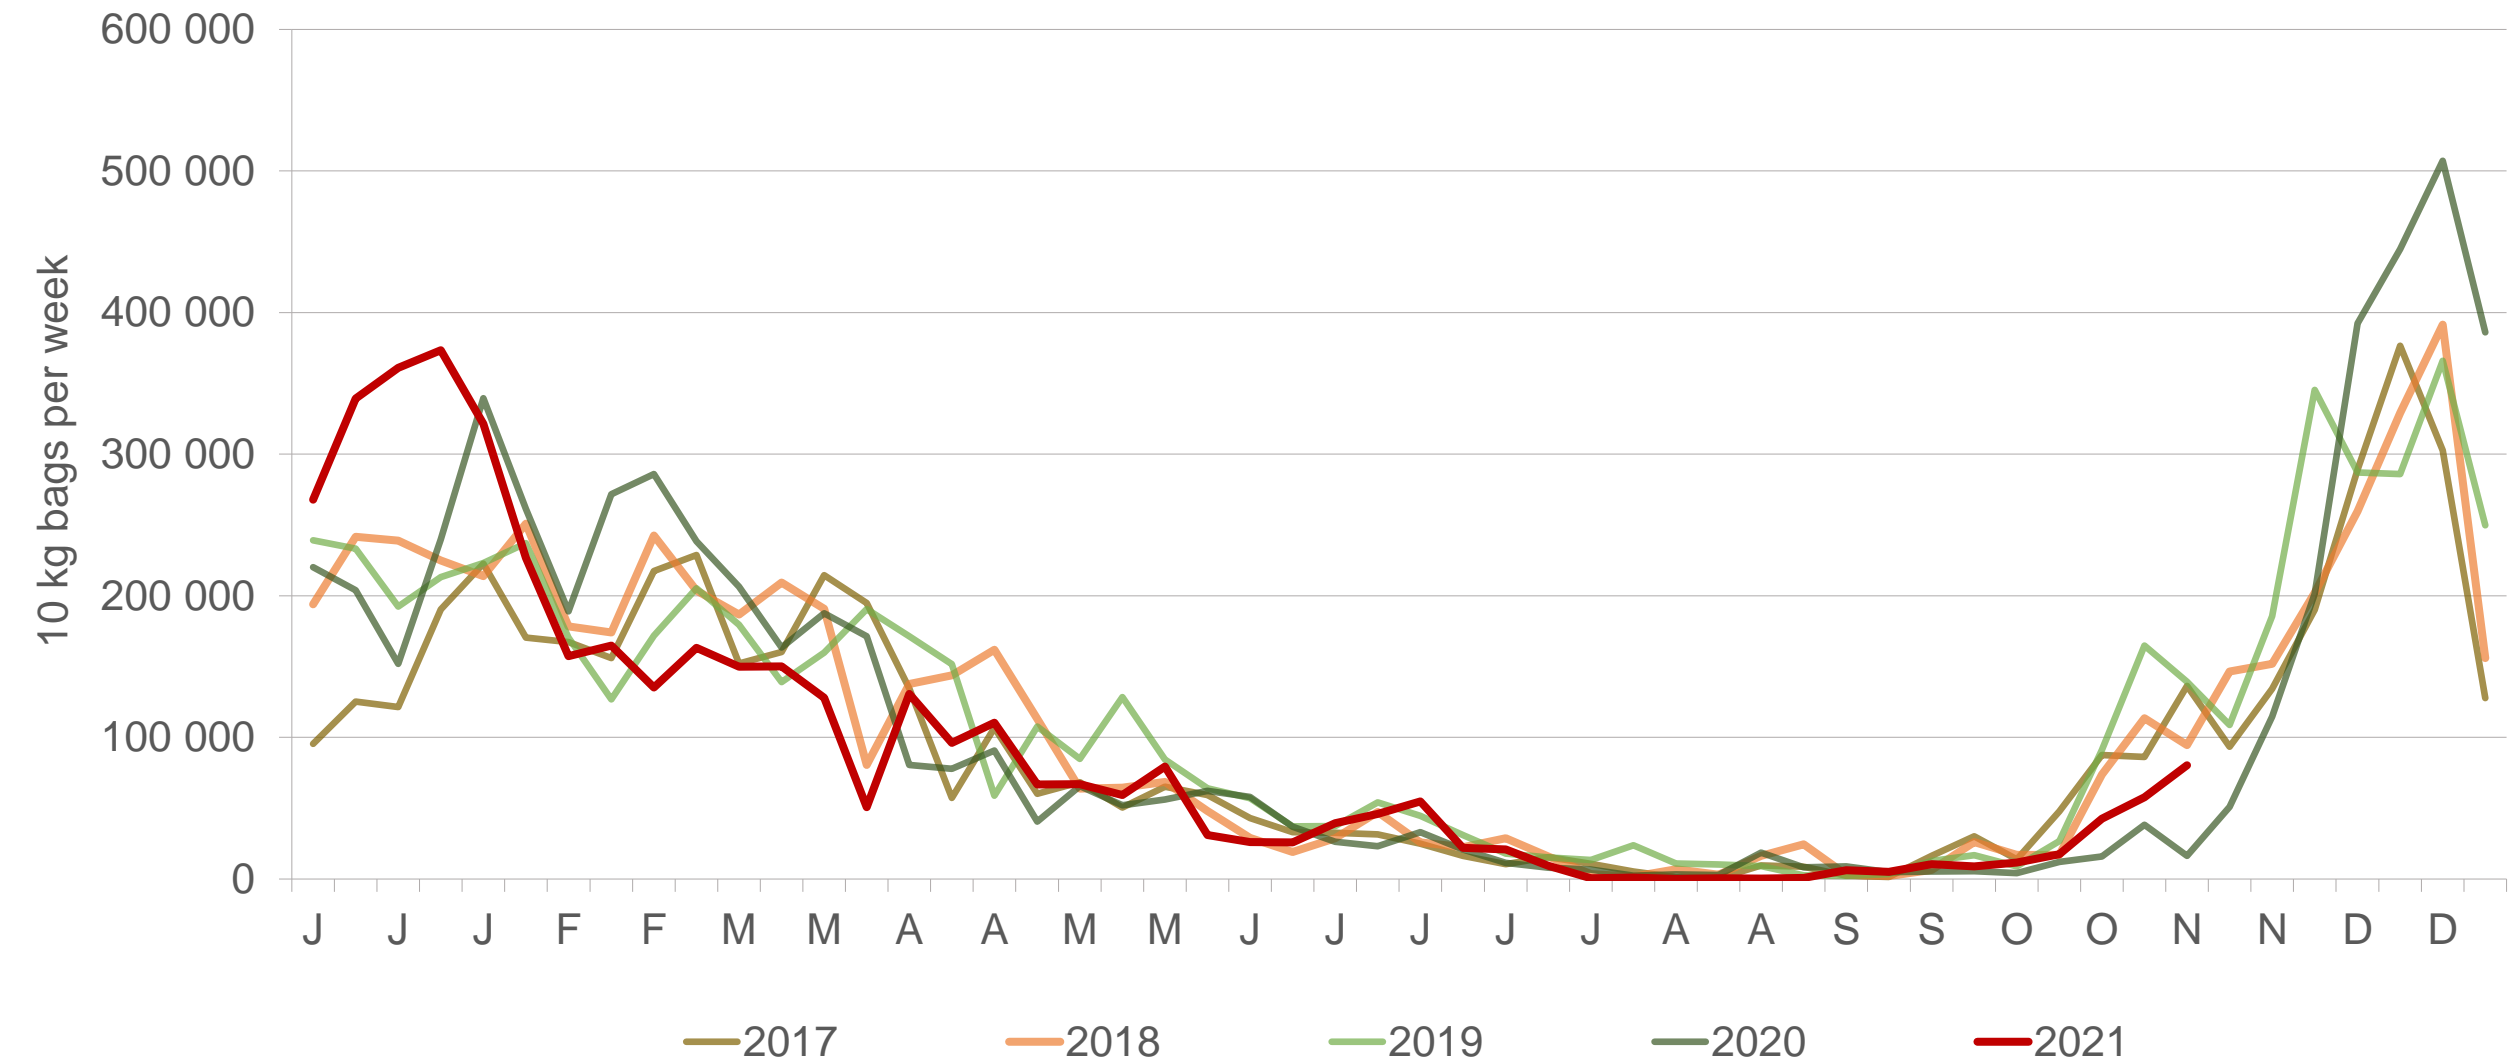

Sold 4.70 million bags less than the **5-year average** (2016 to 2020) of the first 45 weeks

RSA daily Price versus Daily Available stocks (all classes & all sizes)

10 KG BAGS

R104
R100
R96
R92
R88
R84
R80
R76
R72
R68
R64
R60
R56
R52
R48
R44
R40
R36
R32
R28
R24
R20
R16
R12
R8
R4
R-

PRICE (R/10 KG)

Stocks Price: all classes

Average Class 1 Medium prices in regions

Limpopo: Amount of 10 kg bags per week sold on FPMs (all classes)

Sold 1.10 million bags more than the 5-year average of the first 45 weeks.

Sandveld: Amount of 10 kg bags per week sold on FPMs (all classes)

Sold 543 322 bags less than the 5-year average of the first 45 weeks.

KwaZulu-Natal: Amount of 10 kg bags per week sold on FPMs (all classes)