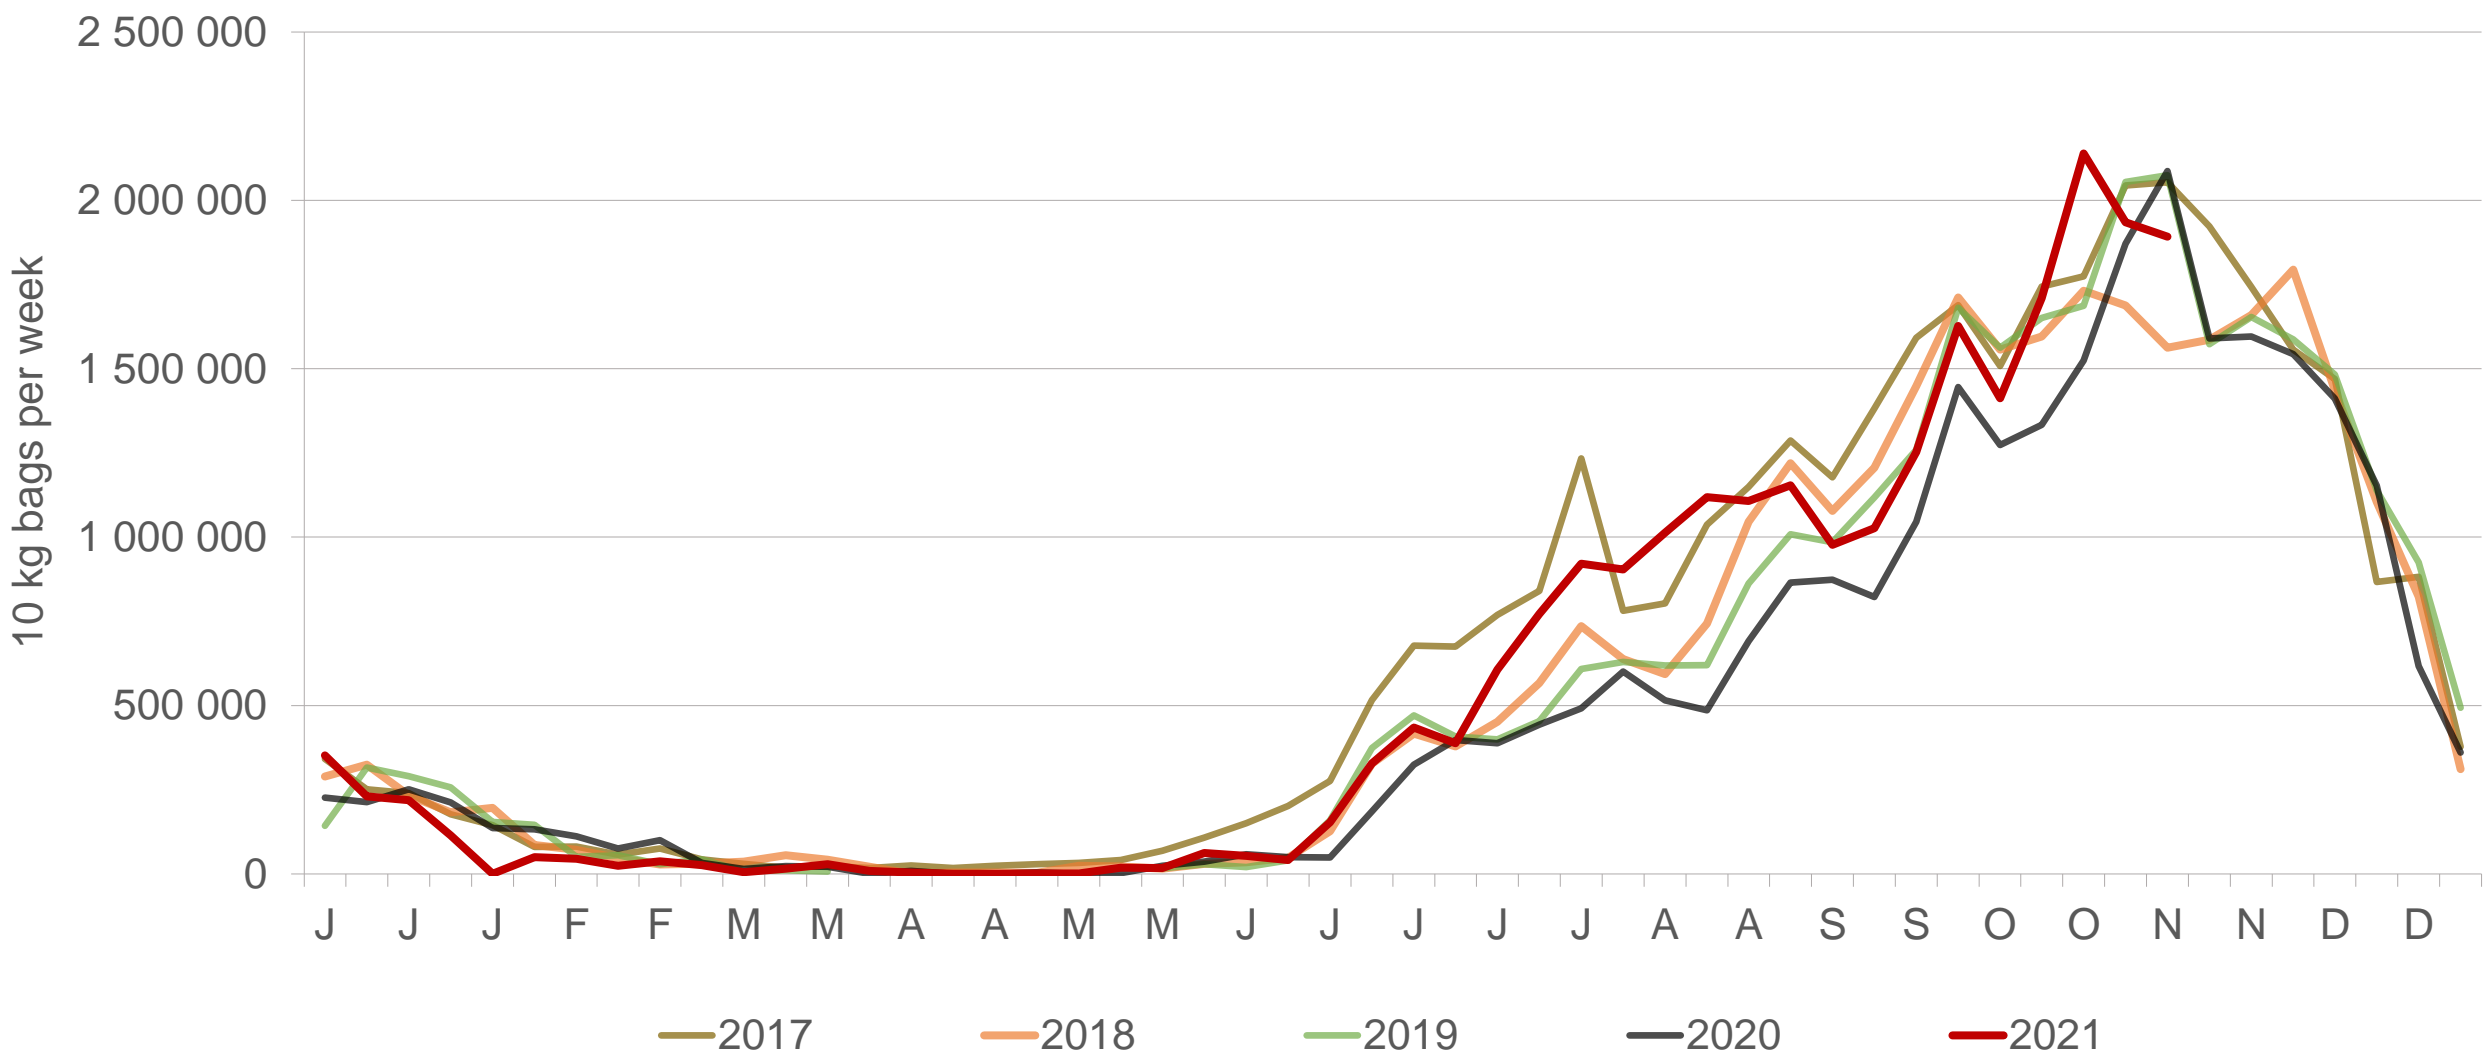

Sold 4.70 million bags less than the **5-year average** (2016 to 2020) of the first 45 weeks

RSA daily Price versus Daily Available stocks (all classes & all sizes)

10 KG BAGS

R104
R100
R96
R92
R88
R84
R80
R76
R72
R68
R64
R60
R56
R52
R48
R44
R40
R36
R32
R28
R24
R20
R16
R12
R8
R4
R-

PRICE (R/10 KG)

Stocks Price: all classes

Average Class 1 Medium prices in regions

Limpopo: Amount of 10 kg bags per week sold on FPMs (all classes)

Sold 1.10 million bags more than the 5-year average of the first 45 weeks.

Sandveld: Amount of 10 kg bags per week sold on FPMs (all classes)

Sold 543 322 bags less than the 5-year average of the first 45 weeks.

KwaZulu-Natal: Amount of 10 kg bags per week sold on FPMs (all classes)