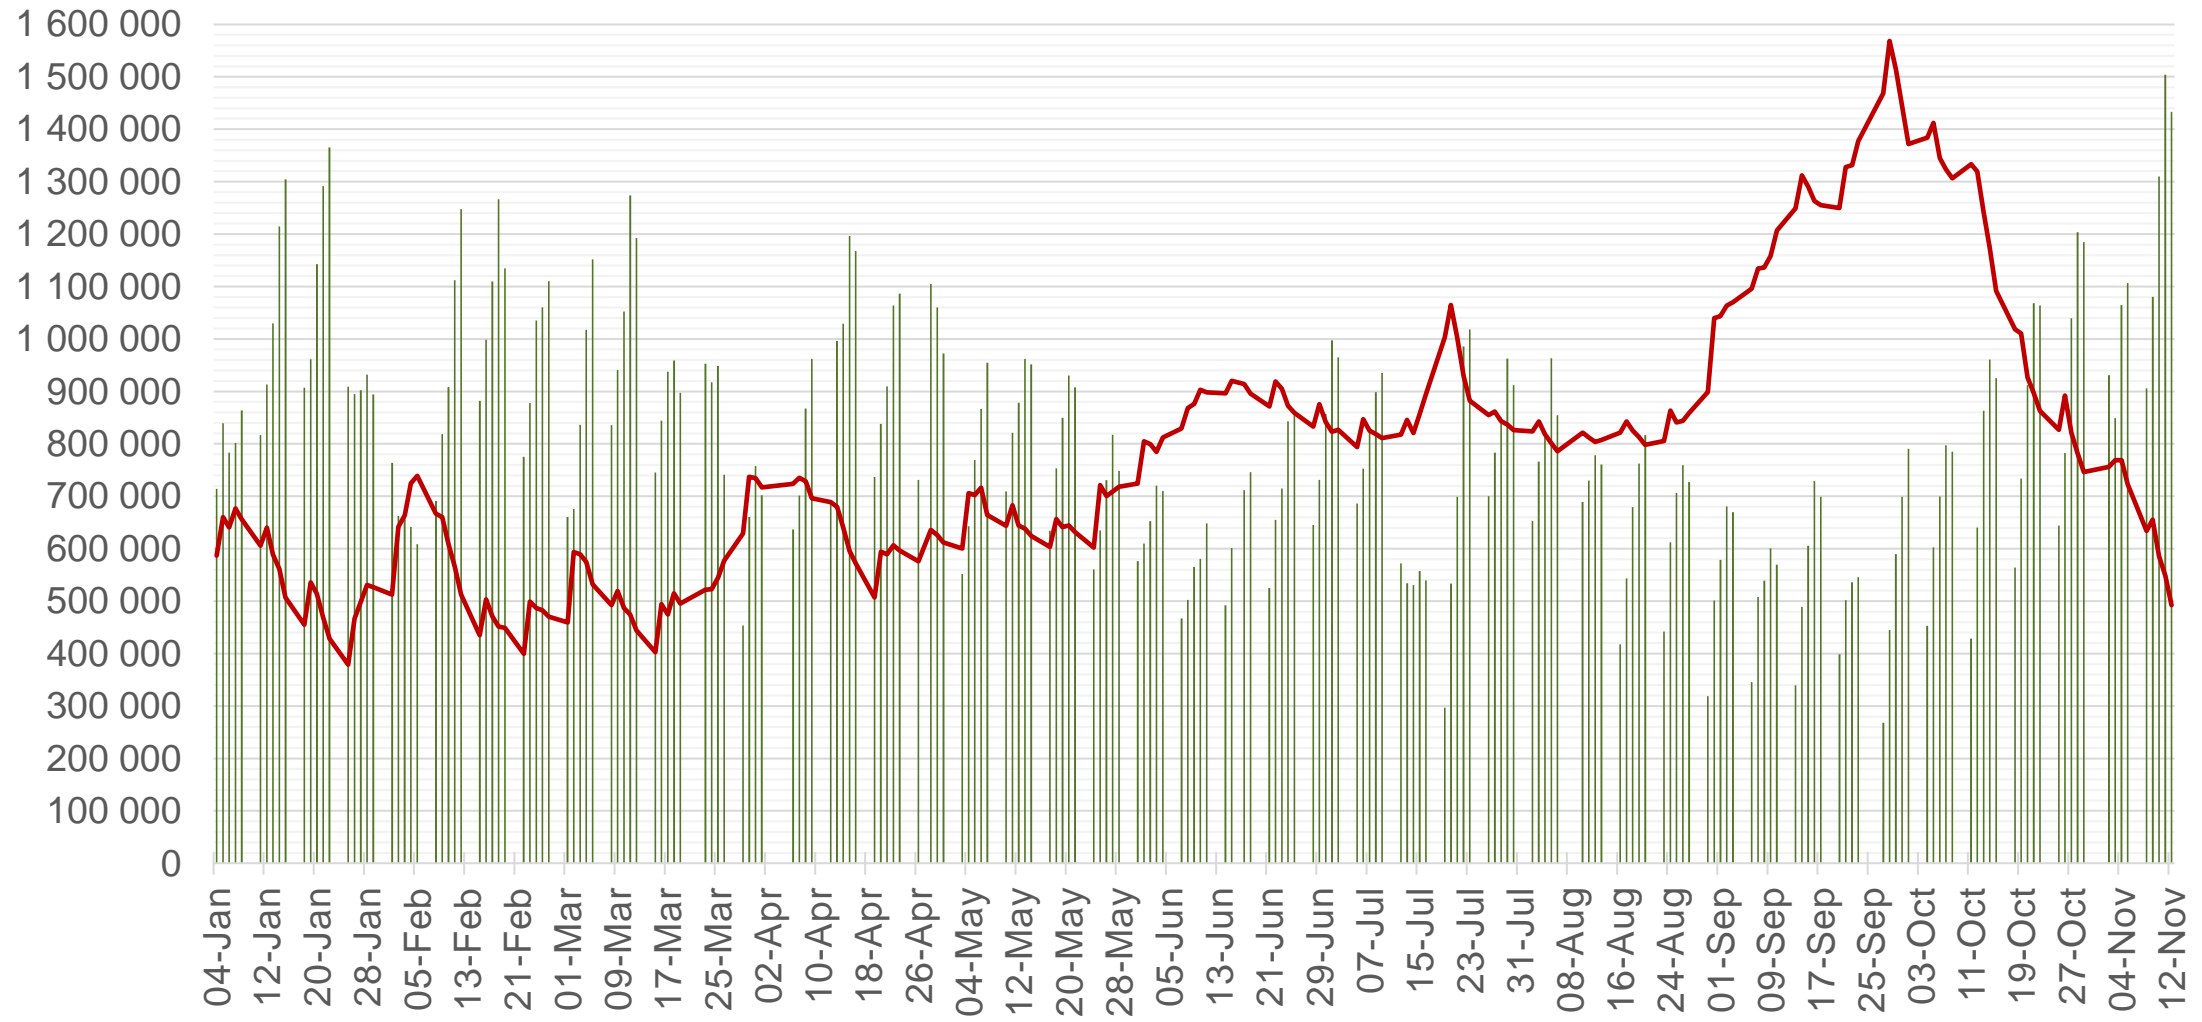

Potatoes
Aartappels SA

Weekly Market Information

12 November 2021

Average weekly price – all markets & all classes

Weekly price	
R37,44	↓ 22,48% (week on week)

Cumulative total number of 10 kg bags sold on markets: First 45 weeks of each year

Sold 4.70 million bags less than the **5-year average** (2016 to 2020) of the first 45 weeks

RSA daily Price versus Daily Available stocks (all classes & all sizes)

10 KG BAGS

R104
R100
R96
R92
R88
R84
R80
R76
R72
R68
R64
R60
R56
R52
R48
R44
R40
R36
R32
R28
R24
R20
R16
R12
R8
R4
R-

PRICE (R/10 KG)

Stocks Price: all classes

Average Class 1 Medium prices in regions

Limpopo: Amount of 10 kg bags per week sold on FPMs (all classes)

Sold 1.10 million bags more than the 5-year average of the first 45 weeks.

Sandveld: Amount of 10 kg bags per week sold on FPMs (all classes)

Sold 543 322 bags less than the 5-year average of the first 45 weeks.

KwaZulu-Natal: Amount of 10 kg bags per week sold on FPMs (all classes)