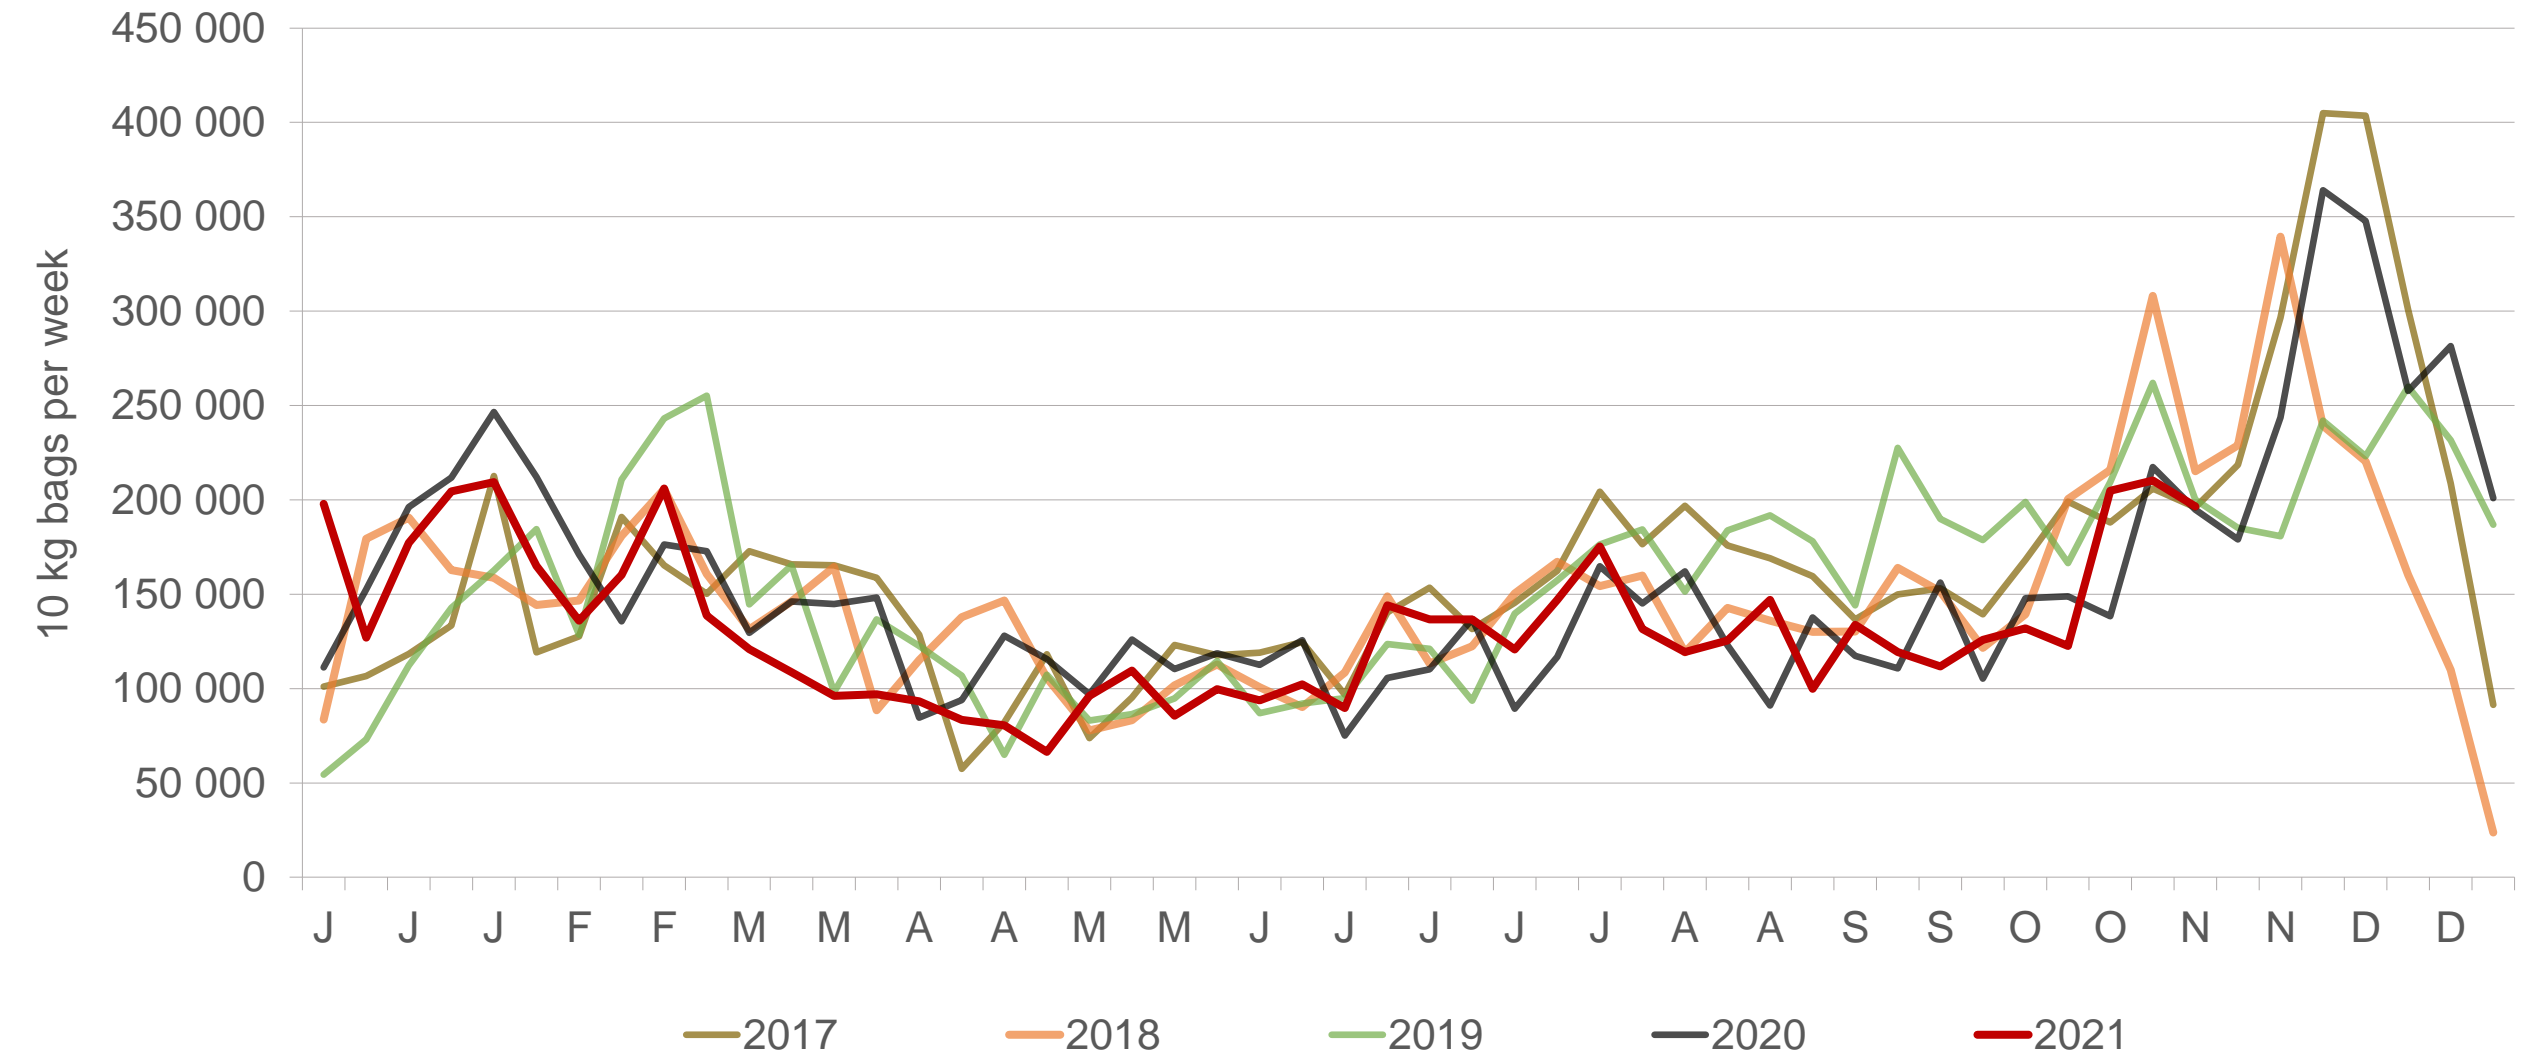

Sold 4.70 million bags less than the **5-year average** (2016 to 2020) of the first 45 weeks

RSA daily Price versus Daily Available stocks (all classes & all sizes)

10 KG BAGS

R104
R100
R96
R92
R88
R84
R80
R76
R72
R68
R64
R60
R56
R52
R48
R44
R40
R36
R32
R28
R24
R20
R16
R12
R8
R4
R-

PRICE (R/10 KG)

Stocks Price: all classes

Average Class 1 Medium prices in regions

Limpopo: Amount of 10 kg bags per week sold on FPMs (all classes)

Sold 1.10 million bags more than the 5-year average of the first 45 weeks.

Sandveld: Amount of 10 kg bags per week sold on FPMs (all classes)

Sold 543 322 bags less than the 5-year average of the first 45 weeks.

KwaZulu-Natal: Amount of 10 kg bags per week sold on FPMs (all classes)