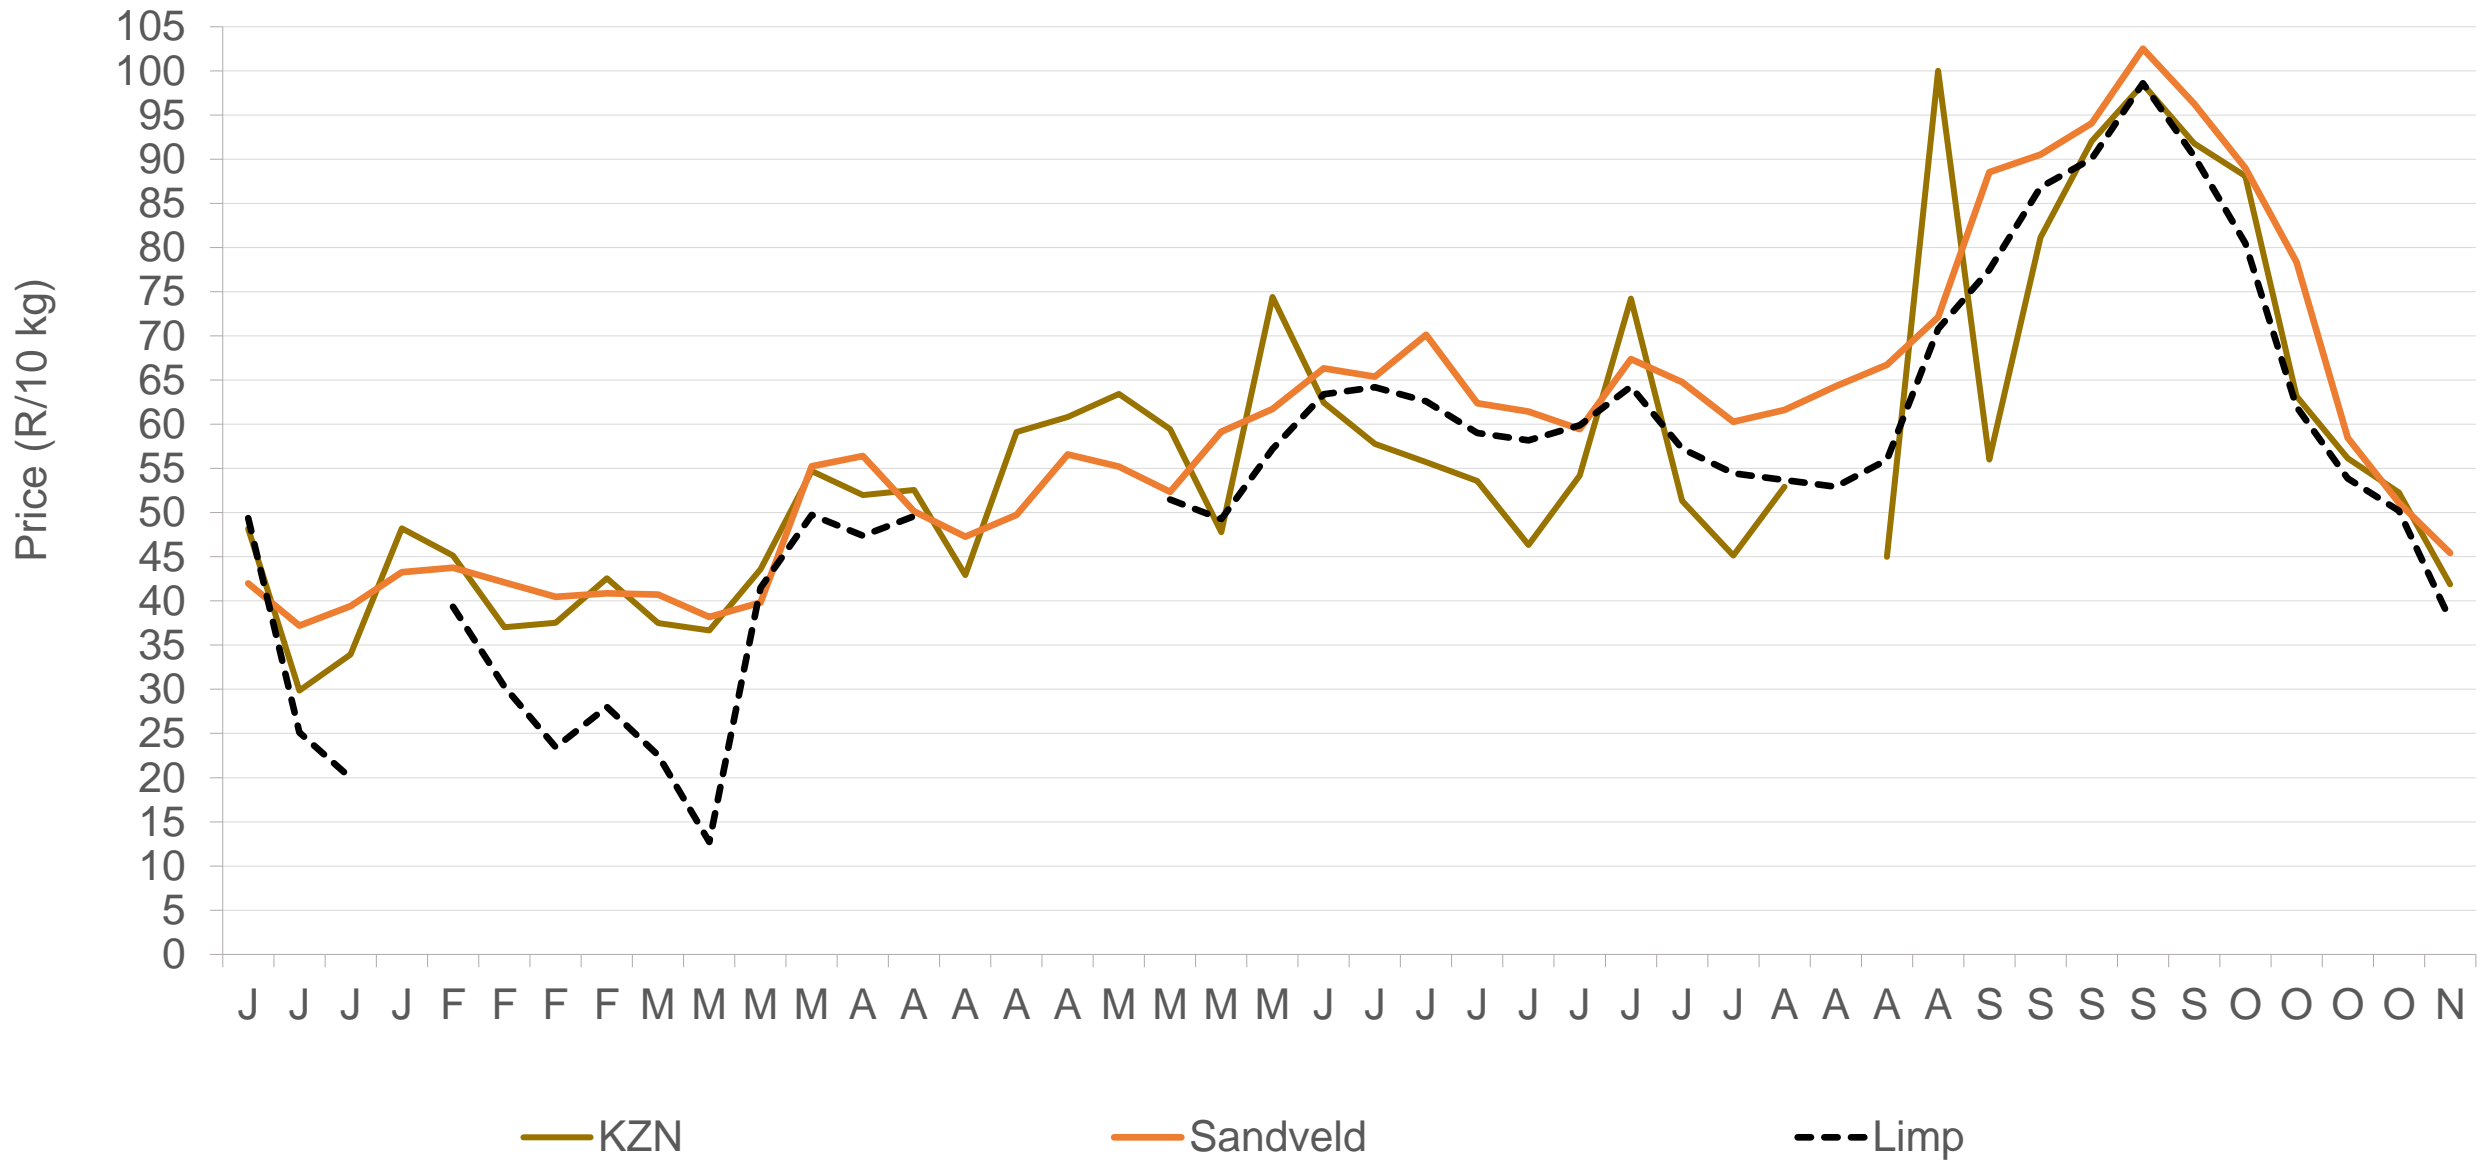

Sold 4.70 million bags less than the **5-year average** (2016 to 2020) of the first 45 weeks

RSA daily Price versus Daily Available stocks (all classes & all sizes)

10 KG BAGS

R104
R100
R96
R92
R88
R84
R80
R76
R72
R68
R64
R60
R56
R52
R48
R44
R40
R36
R32
R28
R24
R20
R16
R12
R8
R4
R-

PRICE (R/10 KG)

Stocks Price: all classes

Average Class 1 Medium prices in regions

Limpopo: Amount of 10 kg bags per week sold on FPMs (all classes)

Sold 1.10 million bags more than the 5-year average of the first 45 weeks.