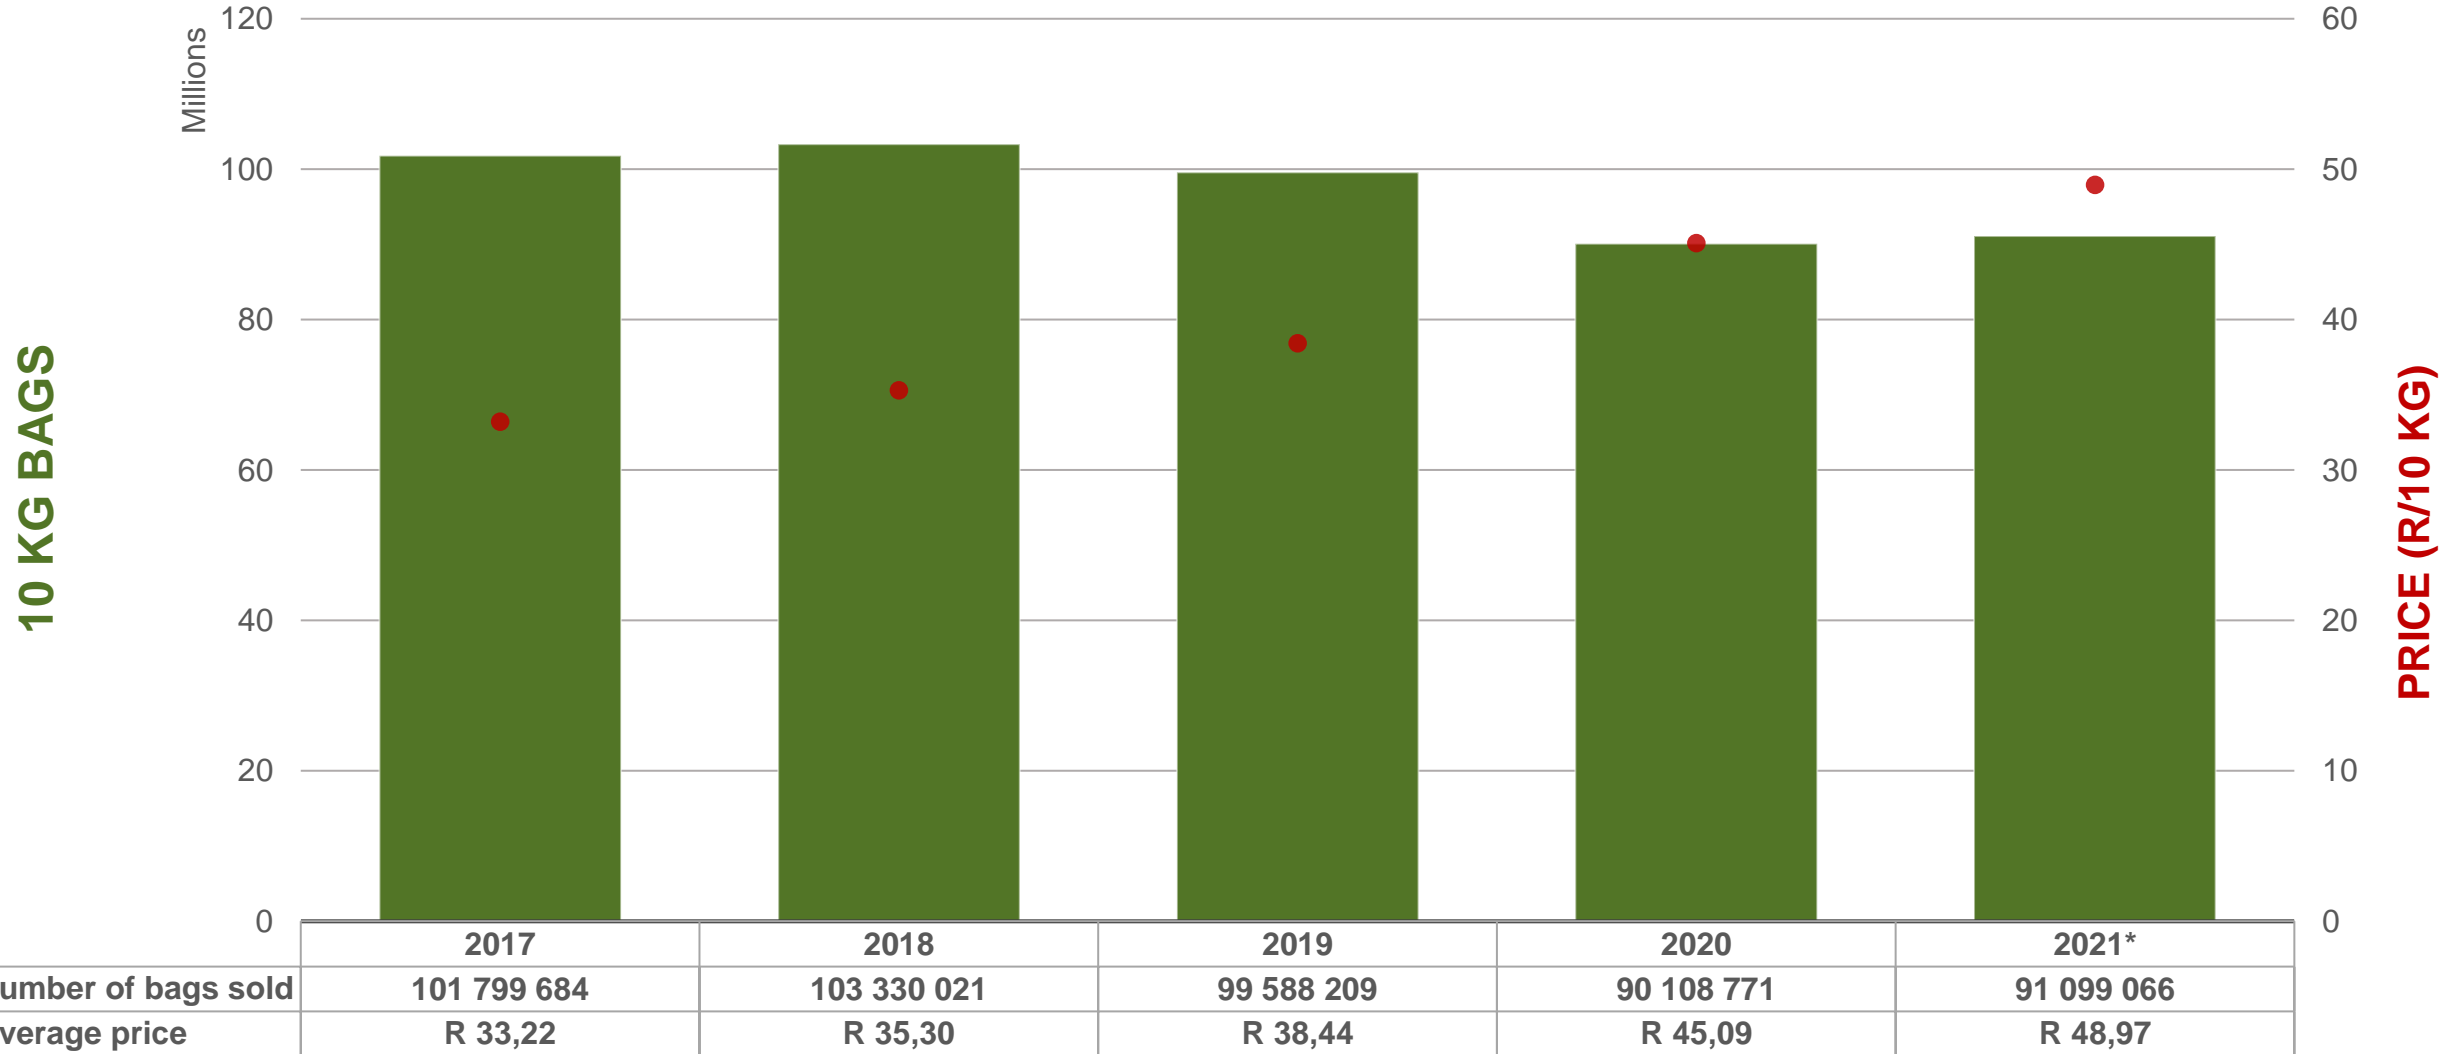

Potatoes
Aartappels SA

Weekly Market Information

12 November 2021

Average weekly price – all markets & all classes

Weekly price	
R37,44	↓ 22,48% (week on week)

Cumulative total number of 10 kg bags sold on markets: First 45 weeks of each year

Sold 4.70 million bags less than the **5-year average** (2016 to 2020) of the first 45 weeks

RSA daily Price versus Daily Available stocks (all classes & all sizes)

10 KG BAGS

R104
R100
R96
R92
R88
R84
R80
R76
R72
R68
R64
R60
R56
R52
R48
R44
R40
R36
R32
R28
R24
R20
R16
R12
R8
R4
R-

PRICE (R/10 KG)

Stocks Price: all classes

Average Class 1 Medium prices in regions

Limpopo: Amount of 10 kg bags per week sold on FPMs (all classes)

Sold 1.10 million bags more than the 5-year average of the first 45 weeks.

Sandveld: Amount of 10 kg bags per week sold on FPMs (all classes)

Sold 543 322 bags less than the 5-year average of the first 45 weeks.

KwaZulu-Natal: Amount of 10 kg bags per week sold on FPMs (all classes)