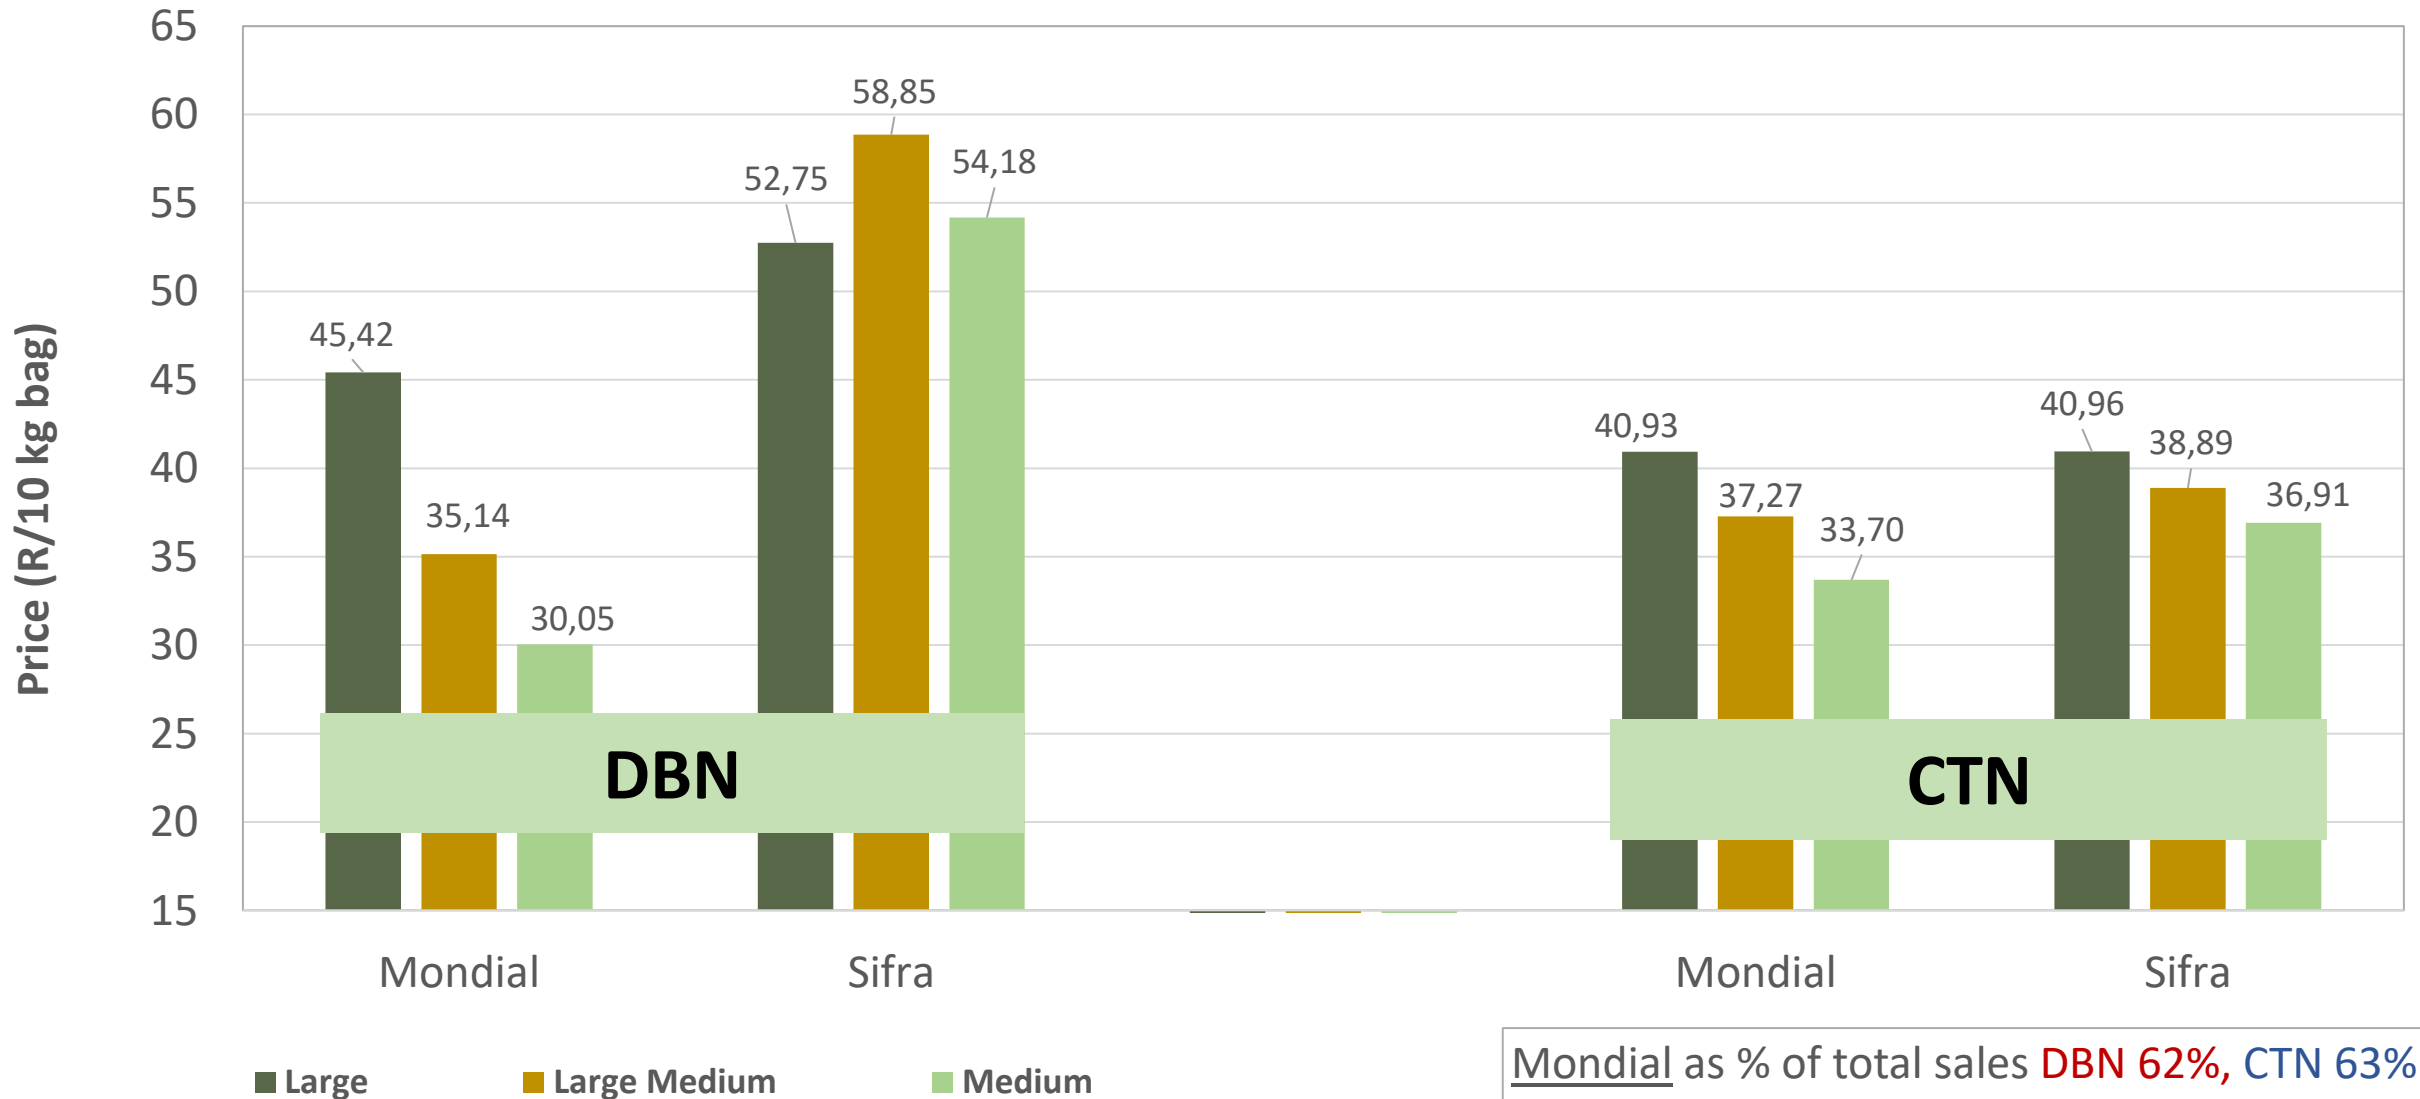

DBN & CTN markets: Average Prices - Different Sizes (only 10 kg bags)

Mondial as % of total sales **DBN 62%, CTN 63%**
Sifra as % of total sales **DBN 4%, CTN 8%**