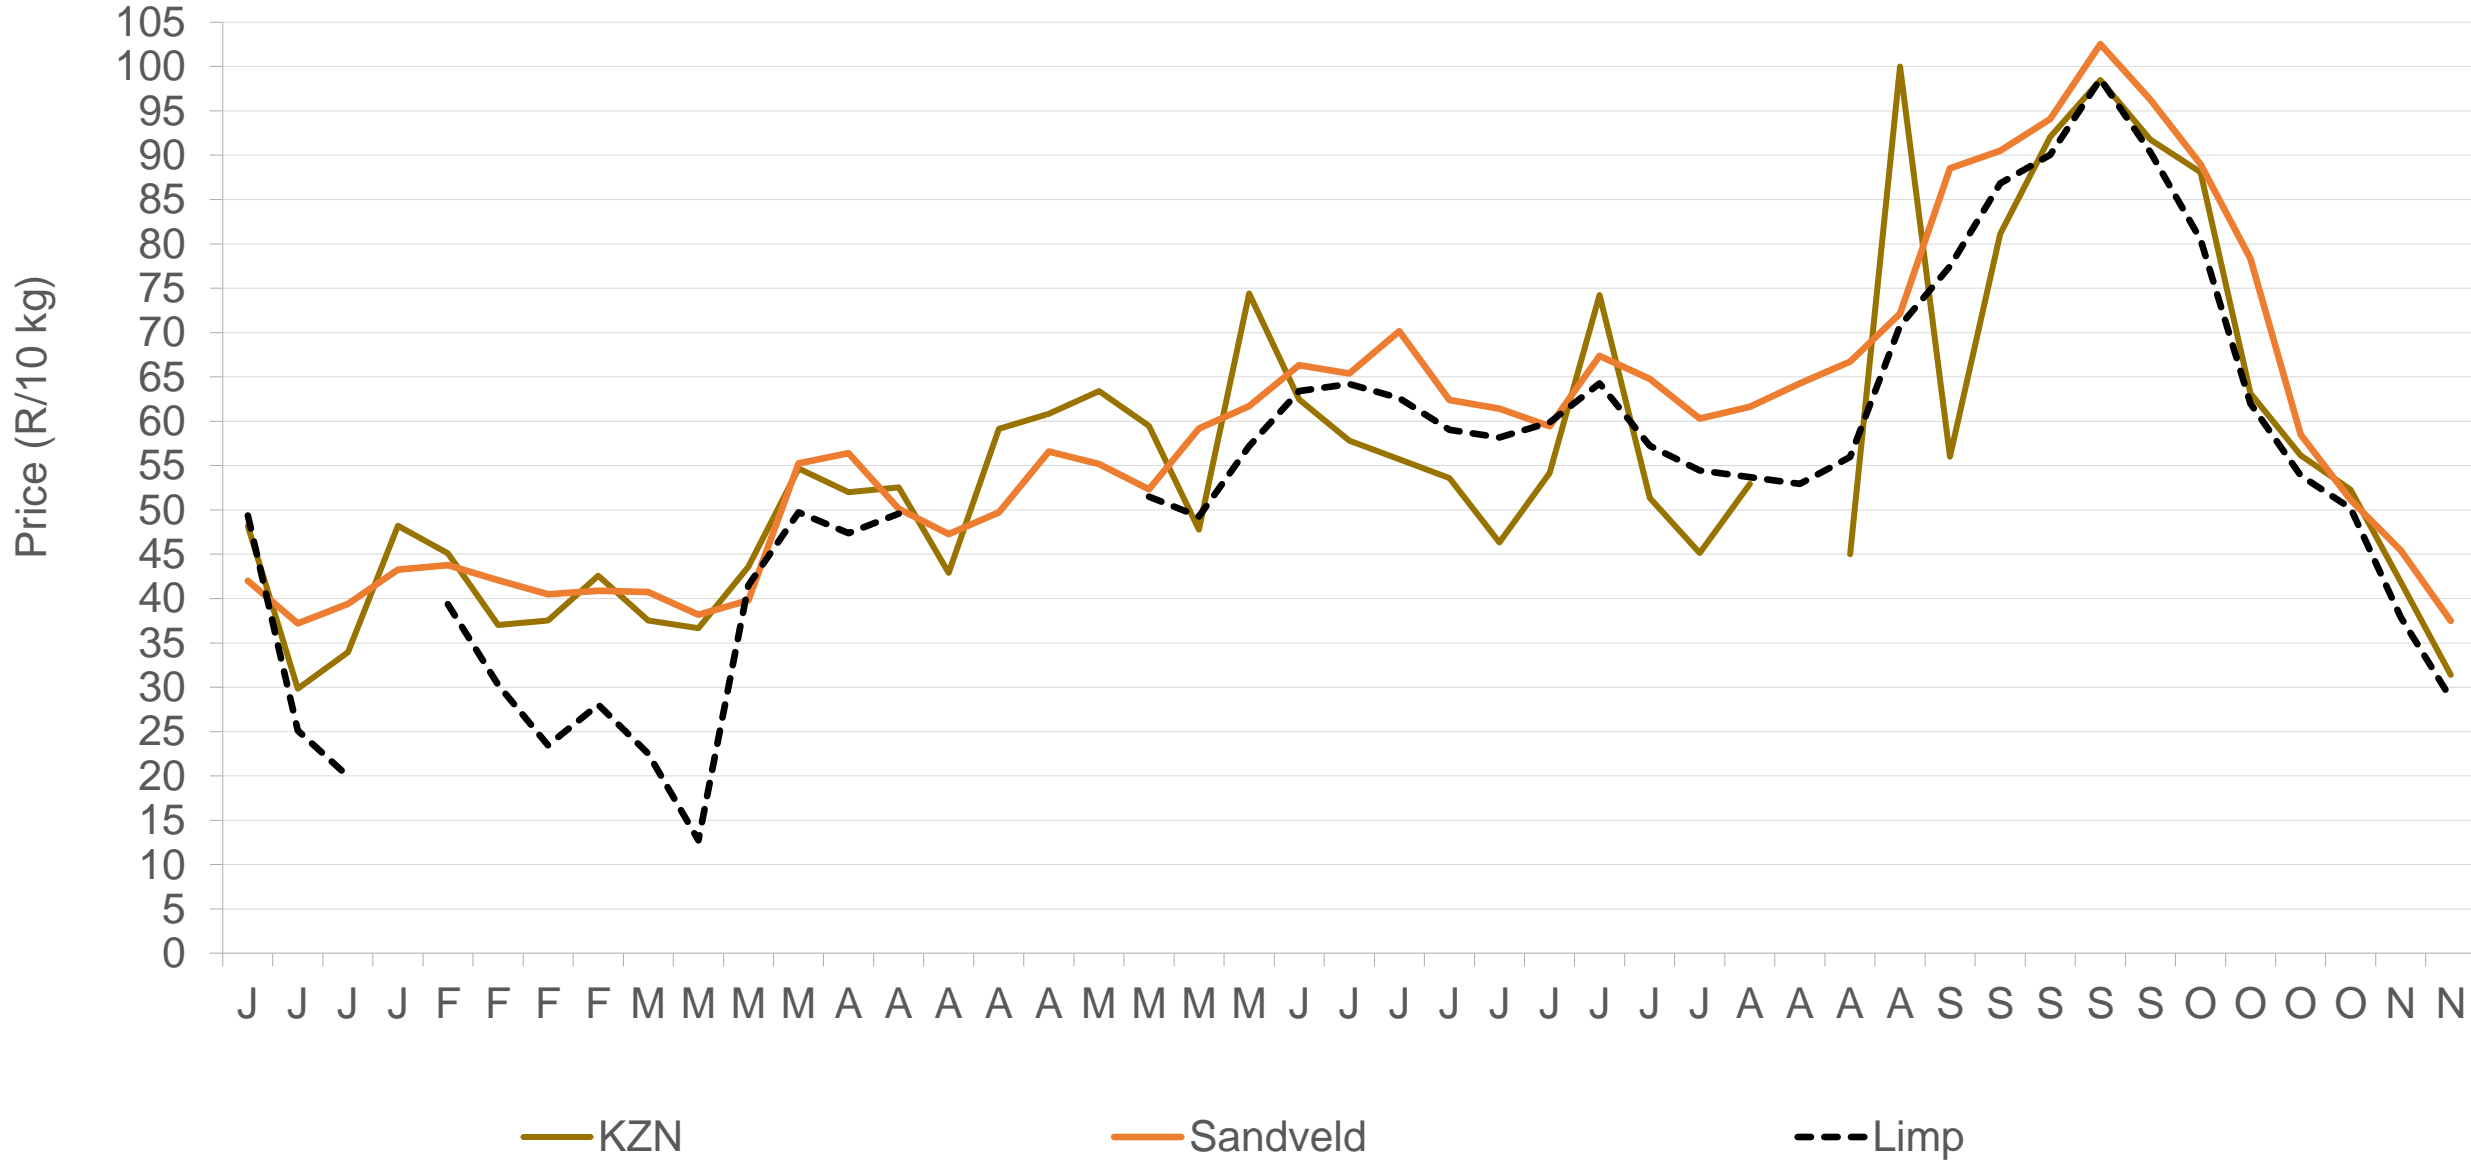

Sold 4.54 million bags less than the **5-year average** (2016 to 2020) of the first 46 weeks

RSA daily Price versus Daily Available stocks (all classes & all sizes)

10 KG BAGS

R104
R100
R96
R92
R88
R84
R80
R76
R72
R68
R64
R60
R56
R52
R48
R44
R40
R36
R32
R28
R24
R20
R16
R12
R8
R4
R-

PRICE (R/10 KG)

Stocks Price: all classes

Average Class 1 Medium prices in regions

Limpopo: Amount of 10 kg bags per week sold on FPMs (all classes)

Sold 1.38 million bags more than the 5-year average of the first 46 weeks.