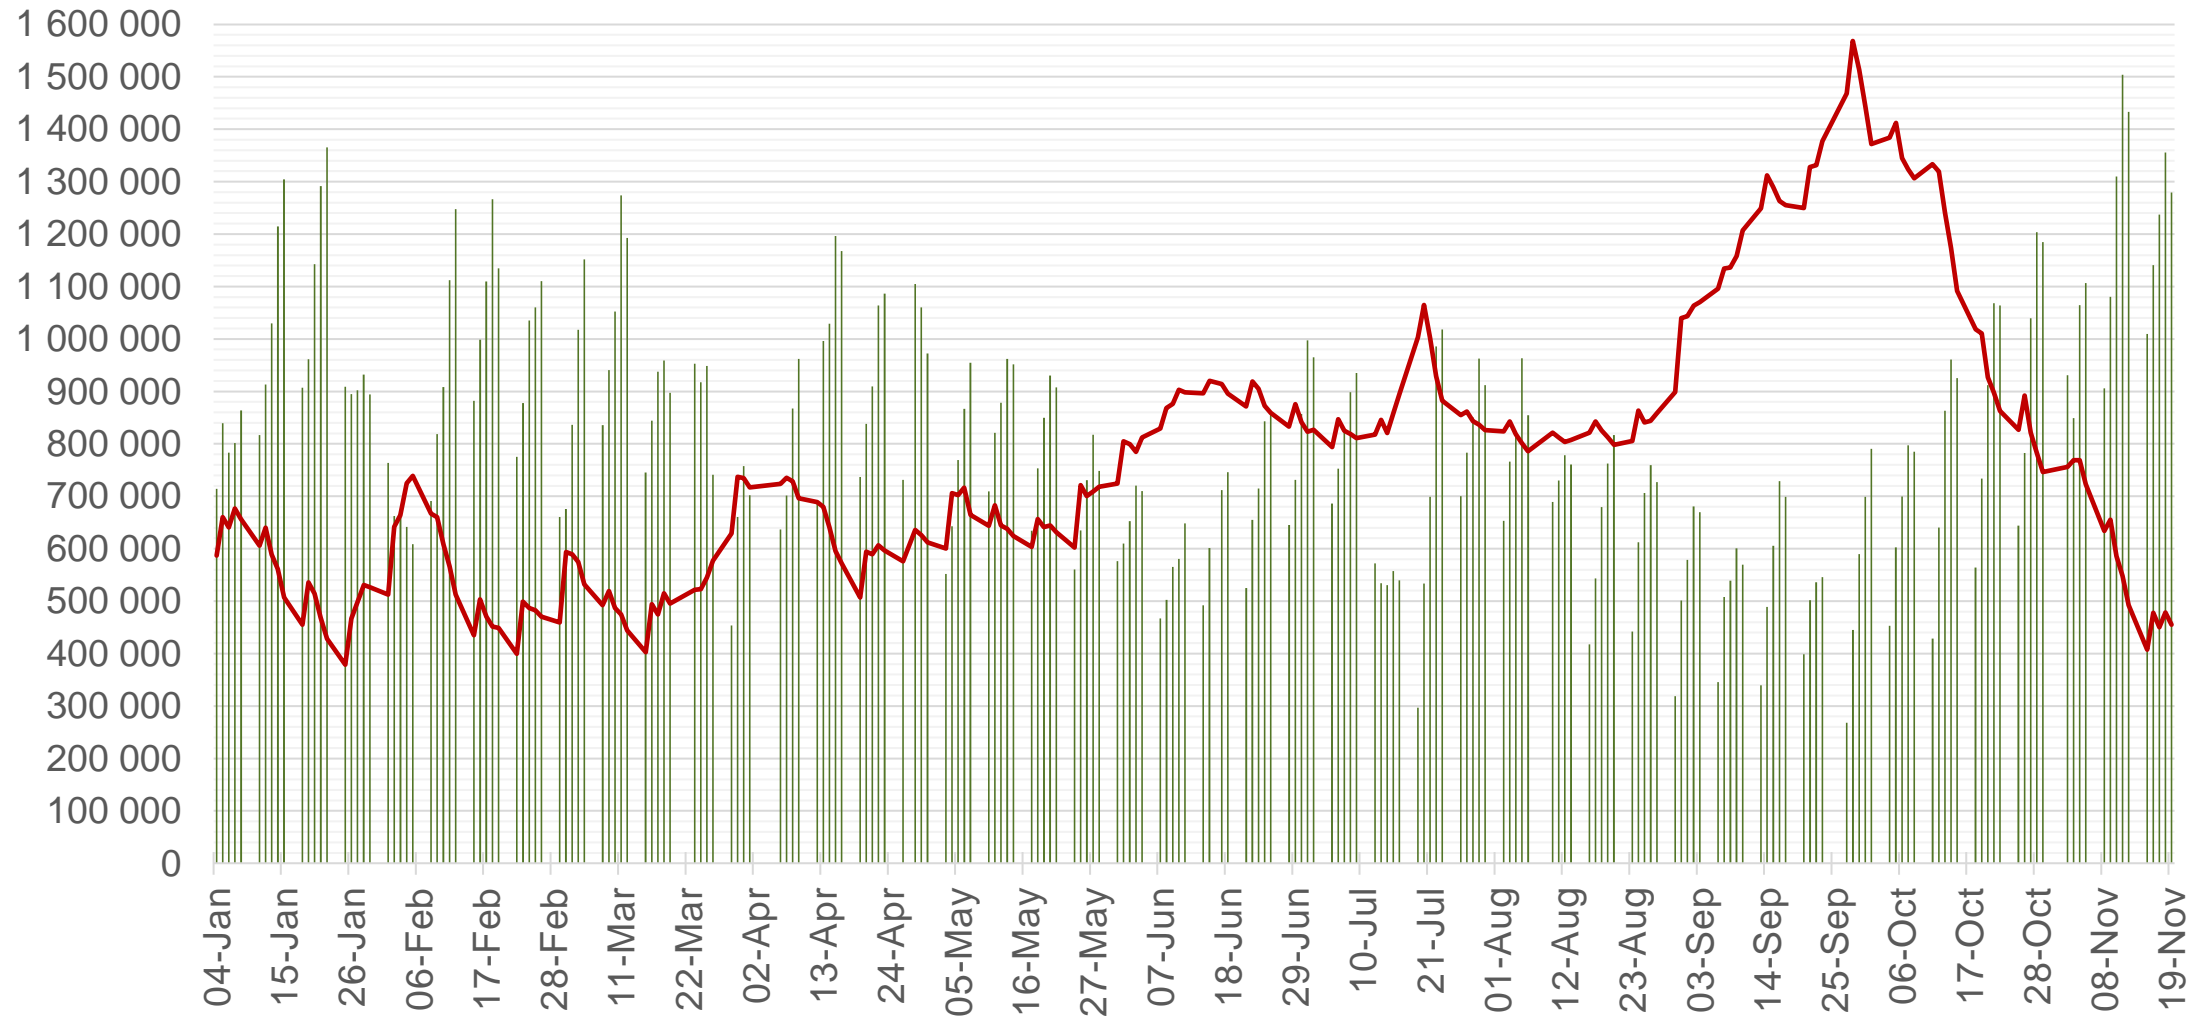

Potatoes
Aartappels SA

Weekly Market Information
19 November 2021

www.potatoes.co.za

Average weekly price – all markets & all classes

Weekly price	
R29,50	 21,21% (week on week)

Cumulative total number of 10 kg bags sold on markets: First 46 weeks of each year

Sold 4.54 million bags less than the **5-year average** (2016 to 2020) of the first 46 weeks

RSA daily Price versus Daily Available stocks (all classes & all sizes)

10 KG BAGS

R104
R100
R96
R92
R88
R84
R80
R76
R72
R68
R64
R60
R56
R52
R48
R44
R40
R36
R32
R28
R24
R20
R16
R12
R8
R4
R-

PRICE (R/10 KG)

Stocks Price: all classes

Average Class 1 Medium prices in regions

Limpopo: Amount of 10 kg bags per week sold on FPMs (all classes)

Sold 1.38 million bags more than the 5-year average of the first 46 weeks.

Sandveld: Amount of 10 kg bags per week sold on FPMs (all classes)

Sold 497 305 bags less than the 5-year average of the first 46 weeks.

KwaZulu-Natal: Amount of 10 kg bags per week sold on FPMs (all classes)