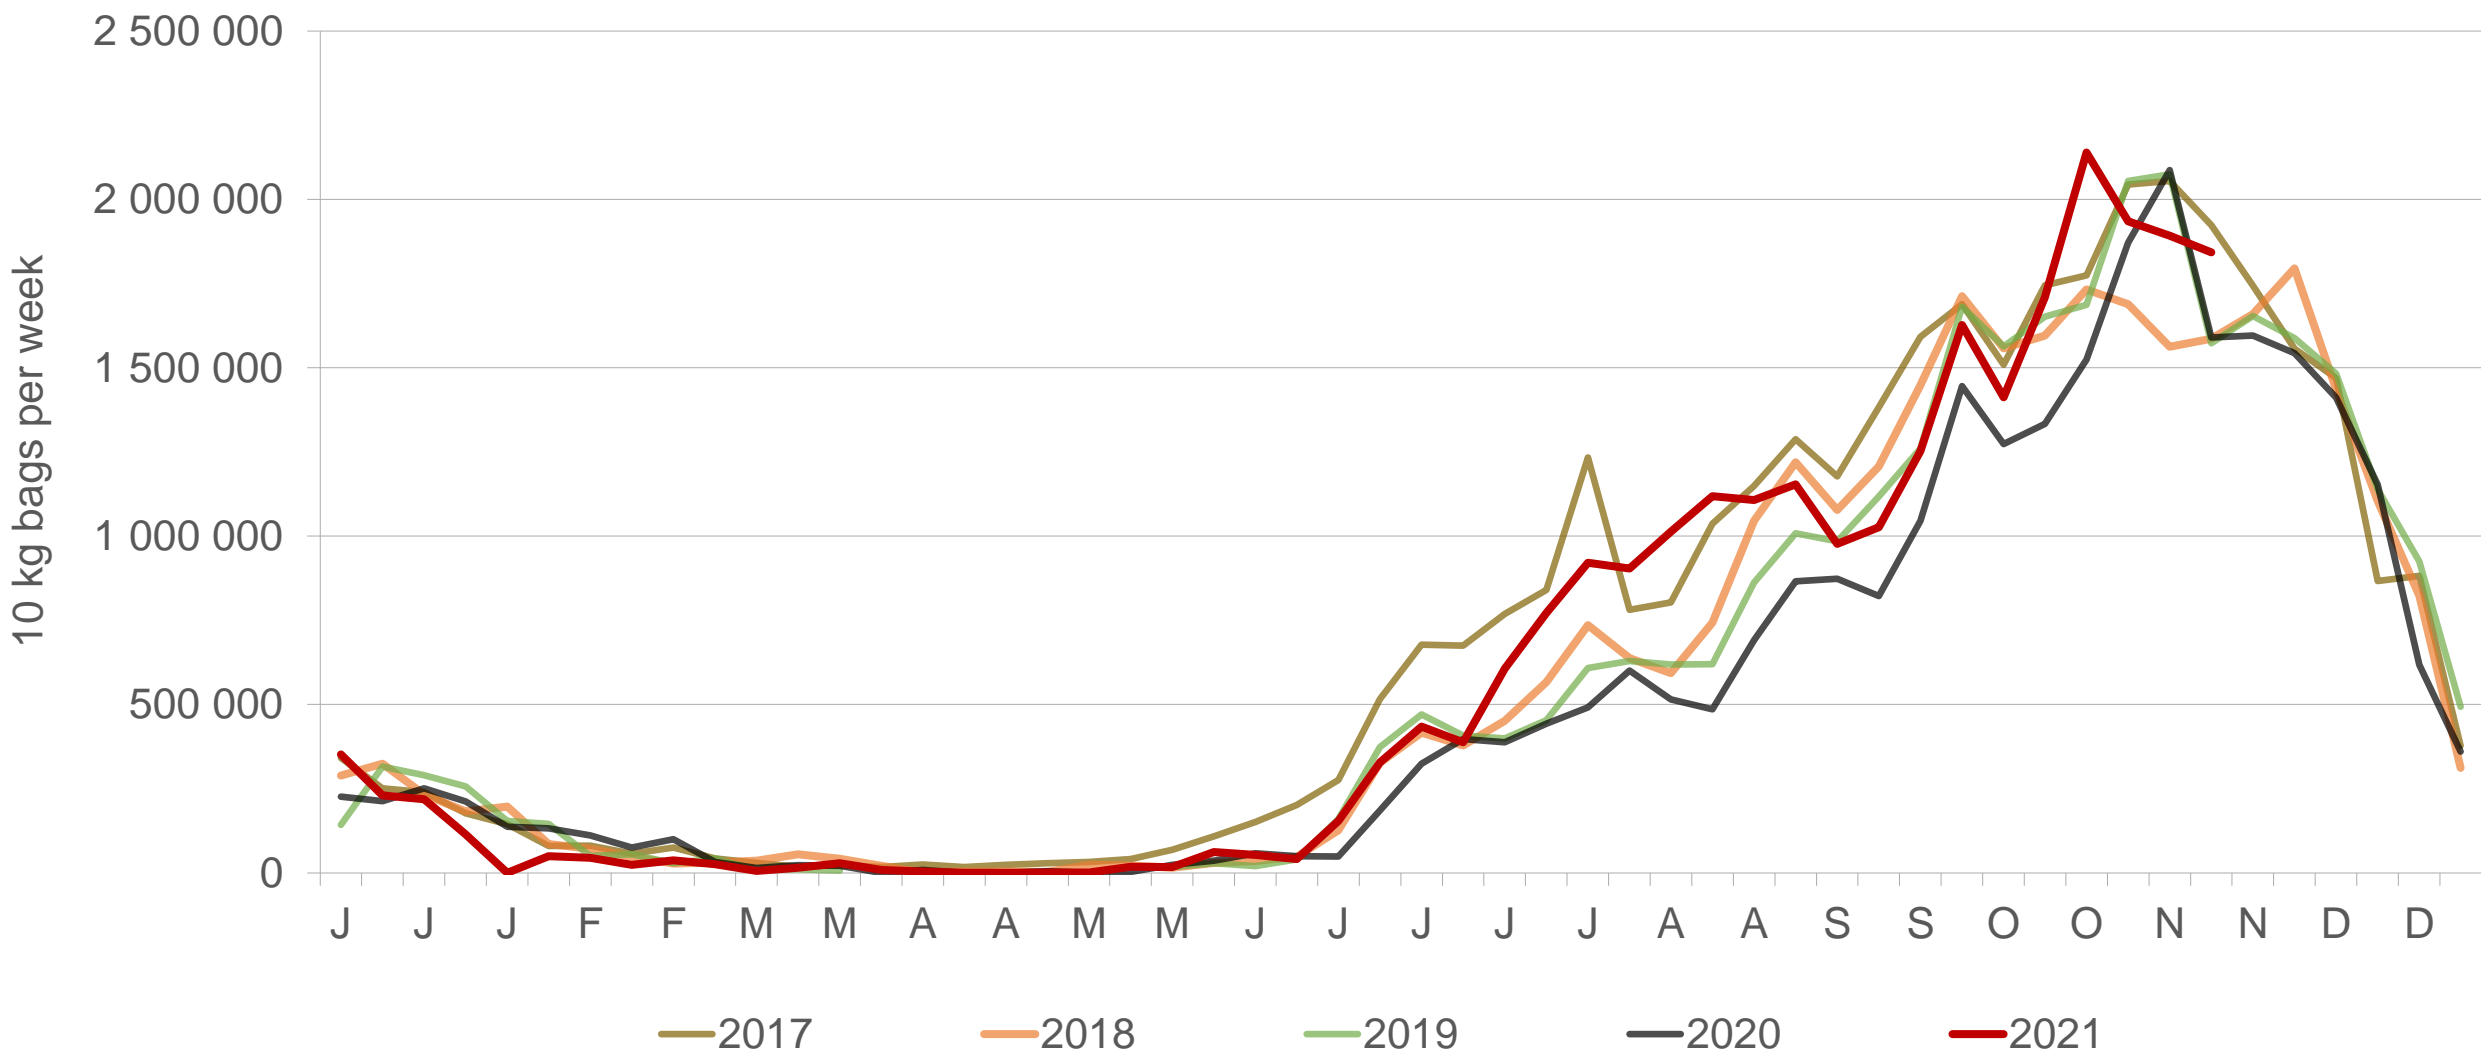

Sold 4.54 million bags less than the **5-year average** (2016 to 2020) of the first 46 weeks

RSA daily Price versus Daily Available stocks (all classes & all sizes)

10 KG BAGS

R104
R100
R96
R92
R88
R84
R80
R76
R72
R68
R64
R60
R56
R52
R48
R44
R40
R36
R32
R28
R24
R20
R16
R12
R8
R4
R-

PRICE (R/10 KG)

Stocks Price: all classes

Average Class 1 Medium prices in regions

Limpopo: Amount of 10 kg bags per week sold on FPMs (all classes)

Sold 1.38 million bags more than the 5-year average of the first 46 weeks.

Sandveld: Amount of 10 kg bags per week sold on FPMs (all classes)

Sold 497 305 bags less than the 5-year average of the first 46 weeks.

KwaZulu-Natal: Amount of 10 kg bags per week sold on FPMs (all classes)