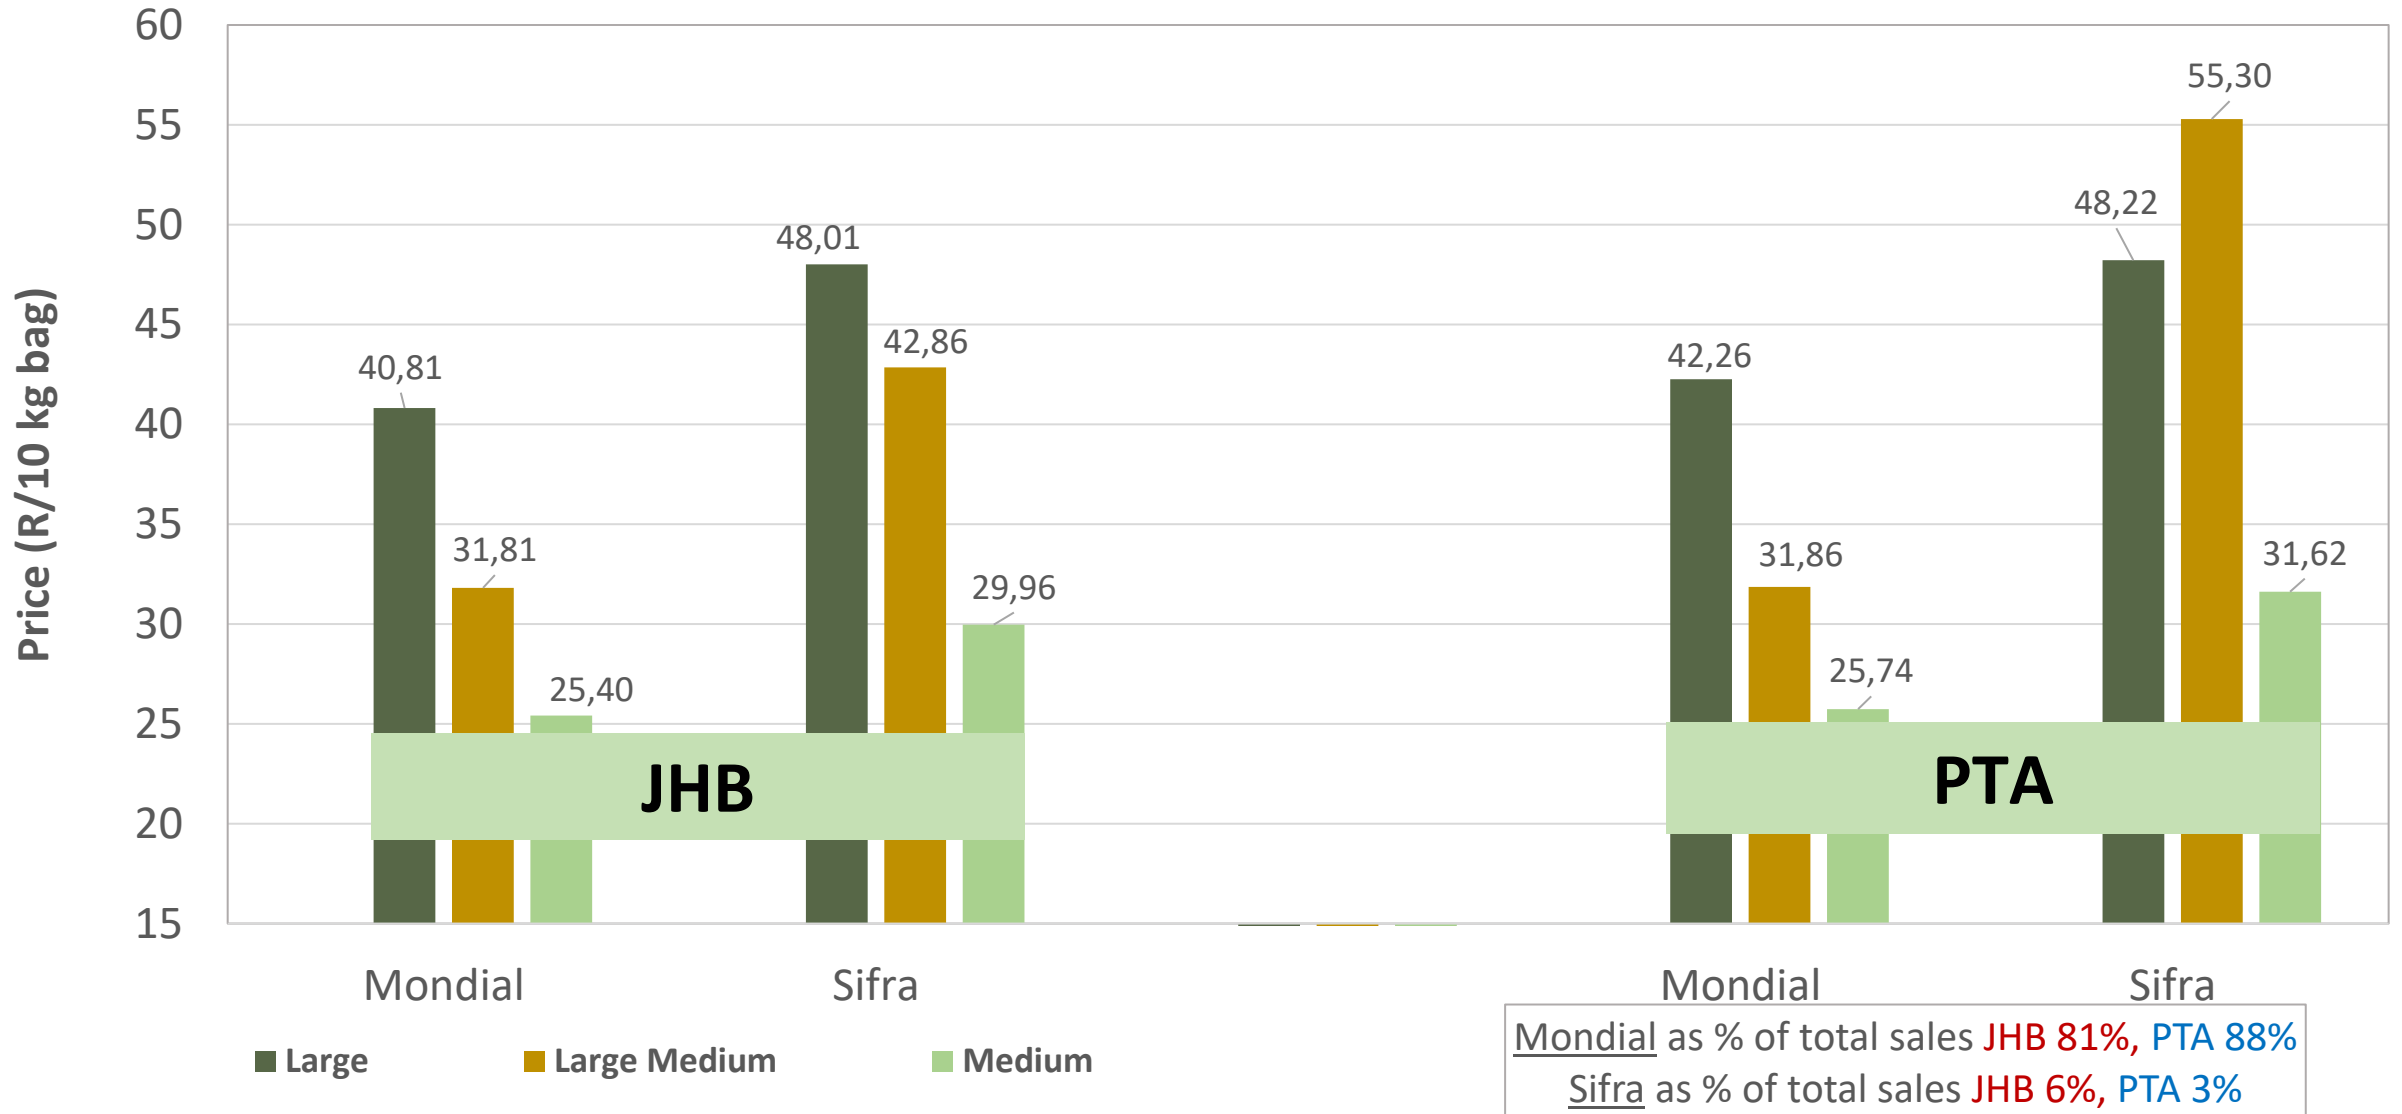

PTA & JHB markets: Average Prices - Different Sizes (only 10 kg bags)