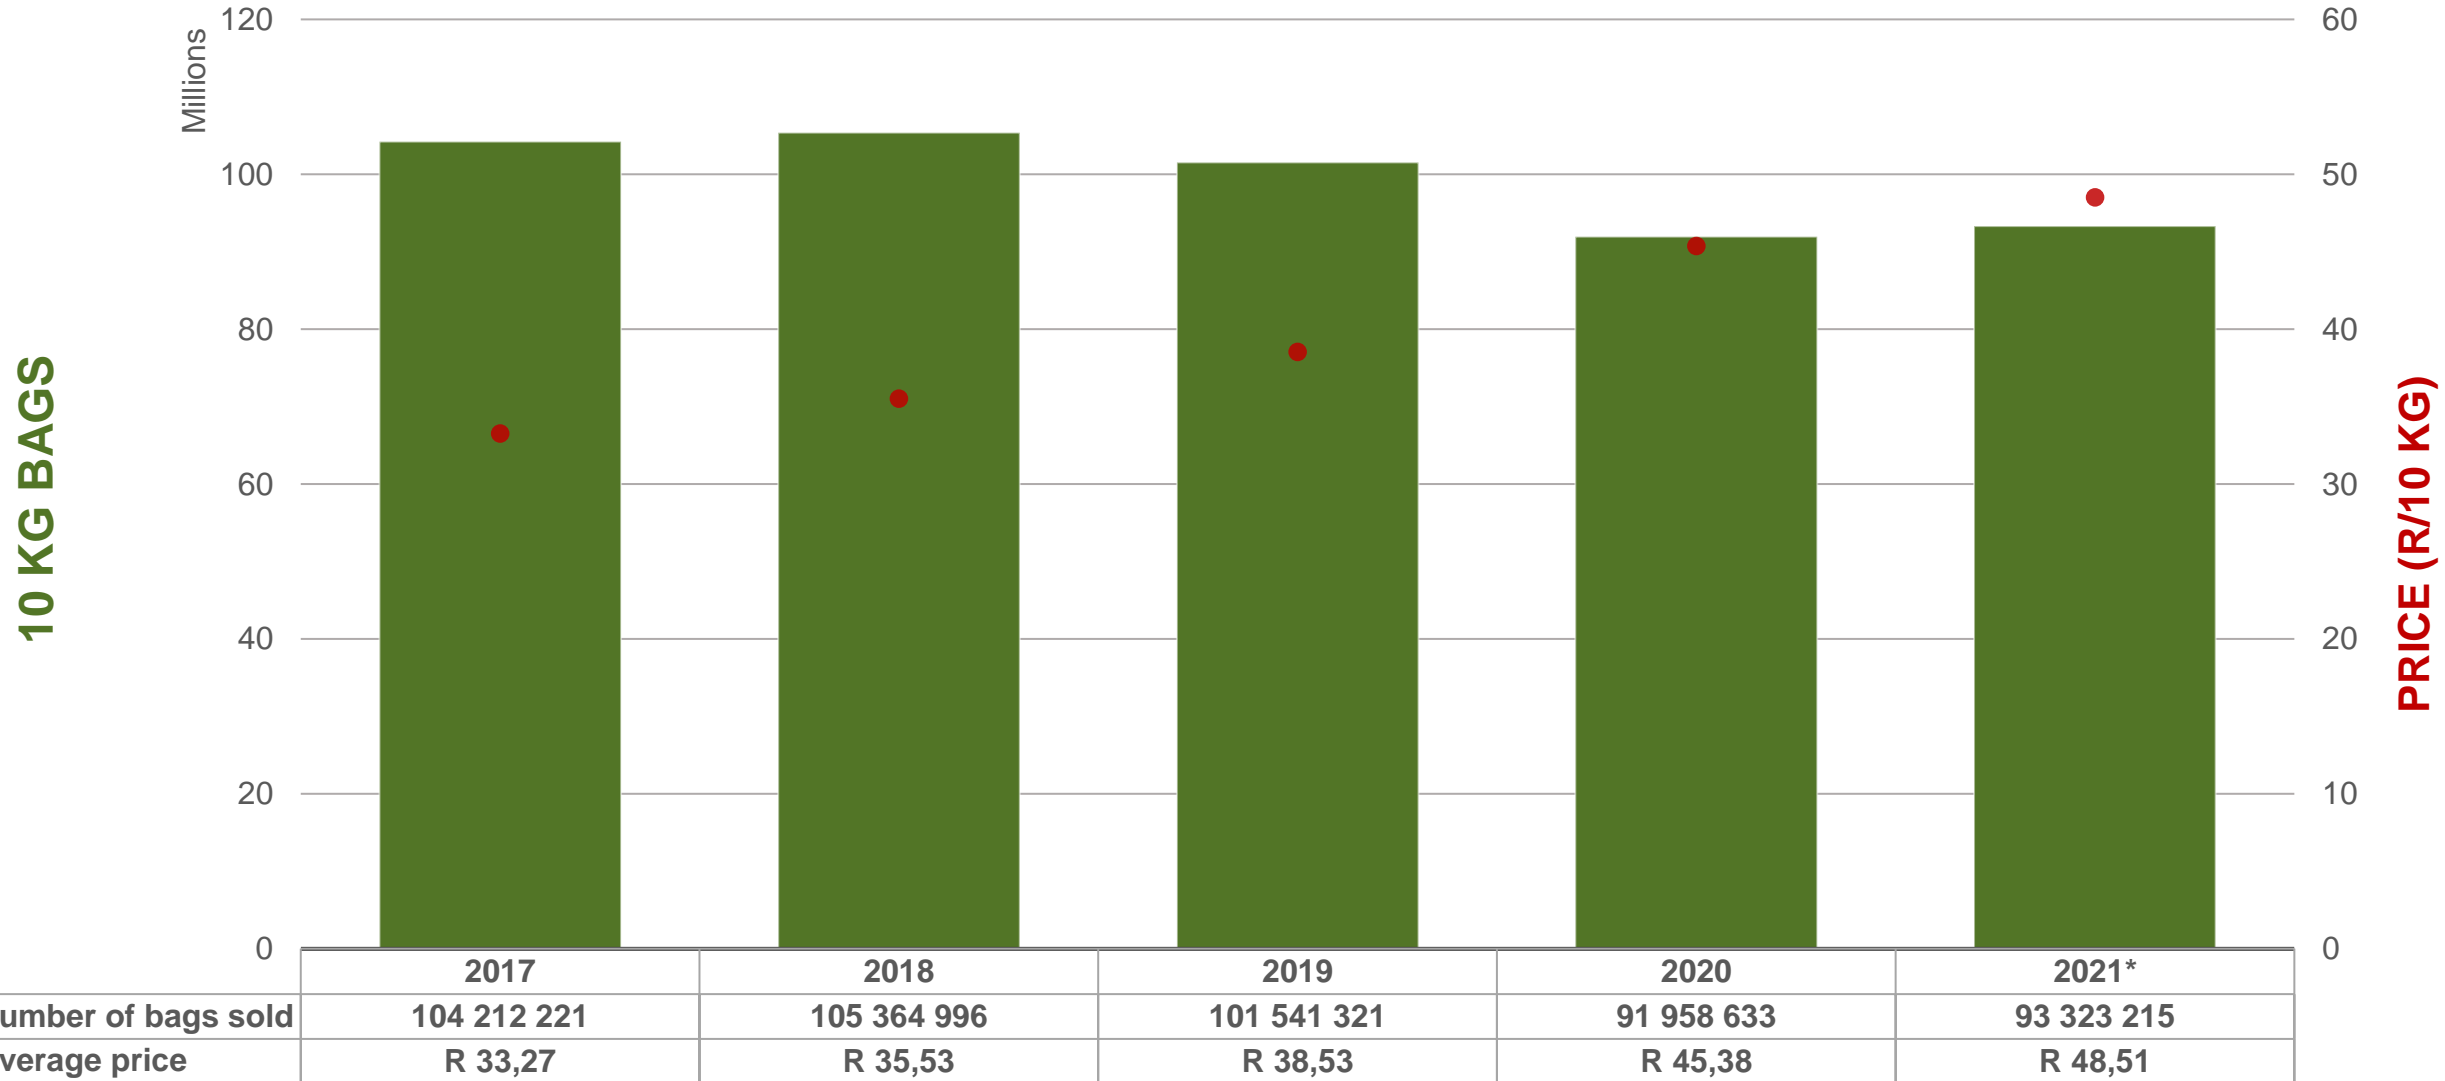

Potatoes
Aartappels SA

Weekly Market Information
19 November 2021

www.potatoes.co.za

Average weekly price – all markets & all classes

Weekly price	
R29,50	 21,21% (week on week)

Cumulative total number of 10 kg bags sold on markets: First 46 weeks of each year

Sold 4.54 million bags less than the **5-year average** (2016 to 2020) of the first 46 weeks

RSA daily Price versus Daily Available stocks (all classes & all sizes)

10 KG BAGS

R104
R100
R96
R92
R88
R84
R80
R76
R72
R68
R64
R60
R56
R52
R48
R44
R40
R36
R32
R28
R24
R20
R16
R12
R8
R4
R-

PRICE (R/10 KG)

Stocks Price: all classes

Average Class 1 Medium prices in regions

Limpopo: Amount of 10 kg bags per week sold on FPMs (all classes)

Sold 1.38 million bags more than the 5-year average of the first 46 weeks.

Sandveld: Amount of 10 kg bags per week sold on FPMs (all classes)

Sold 497 305 bags less than the 5-year average of the first 46 weeks.

KwaZulu-Natal: Amount of 10 kg bags per week sold on FPMs (all classes)