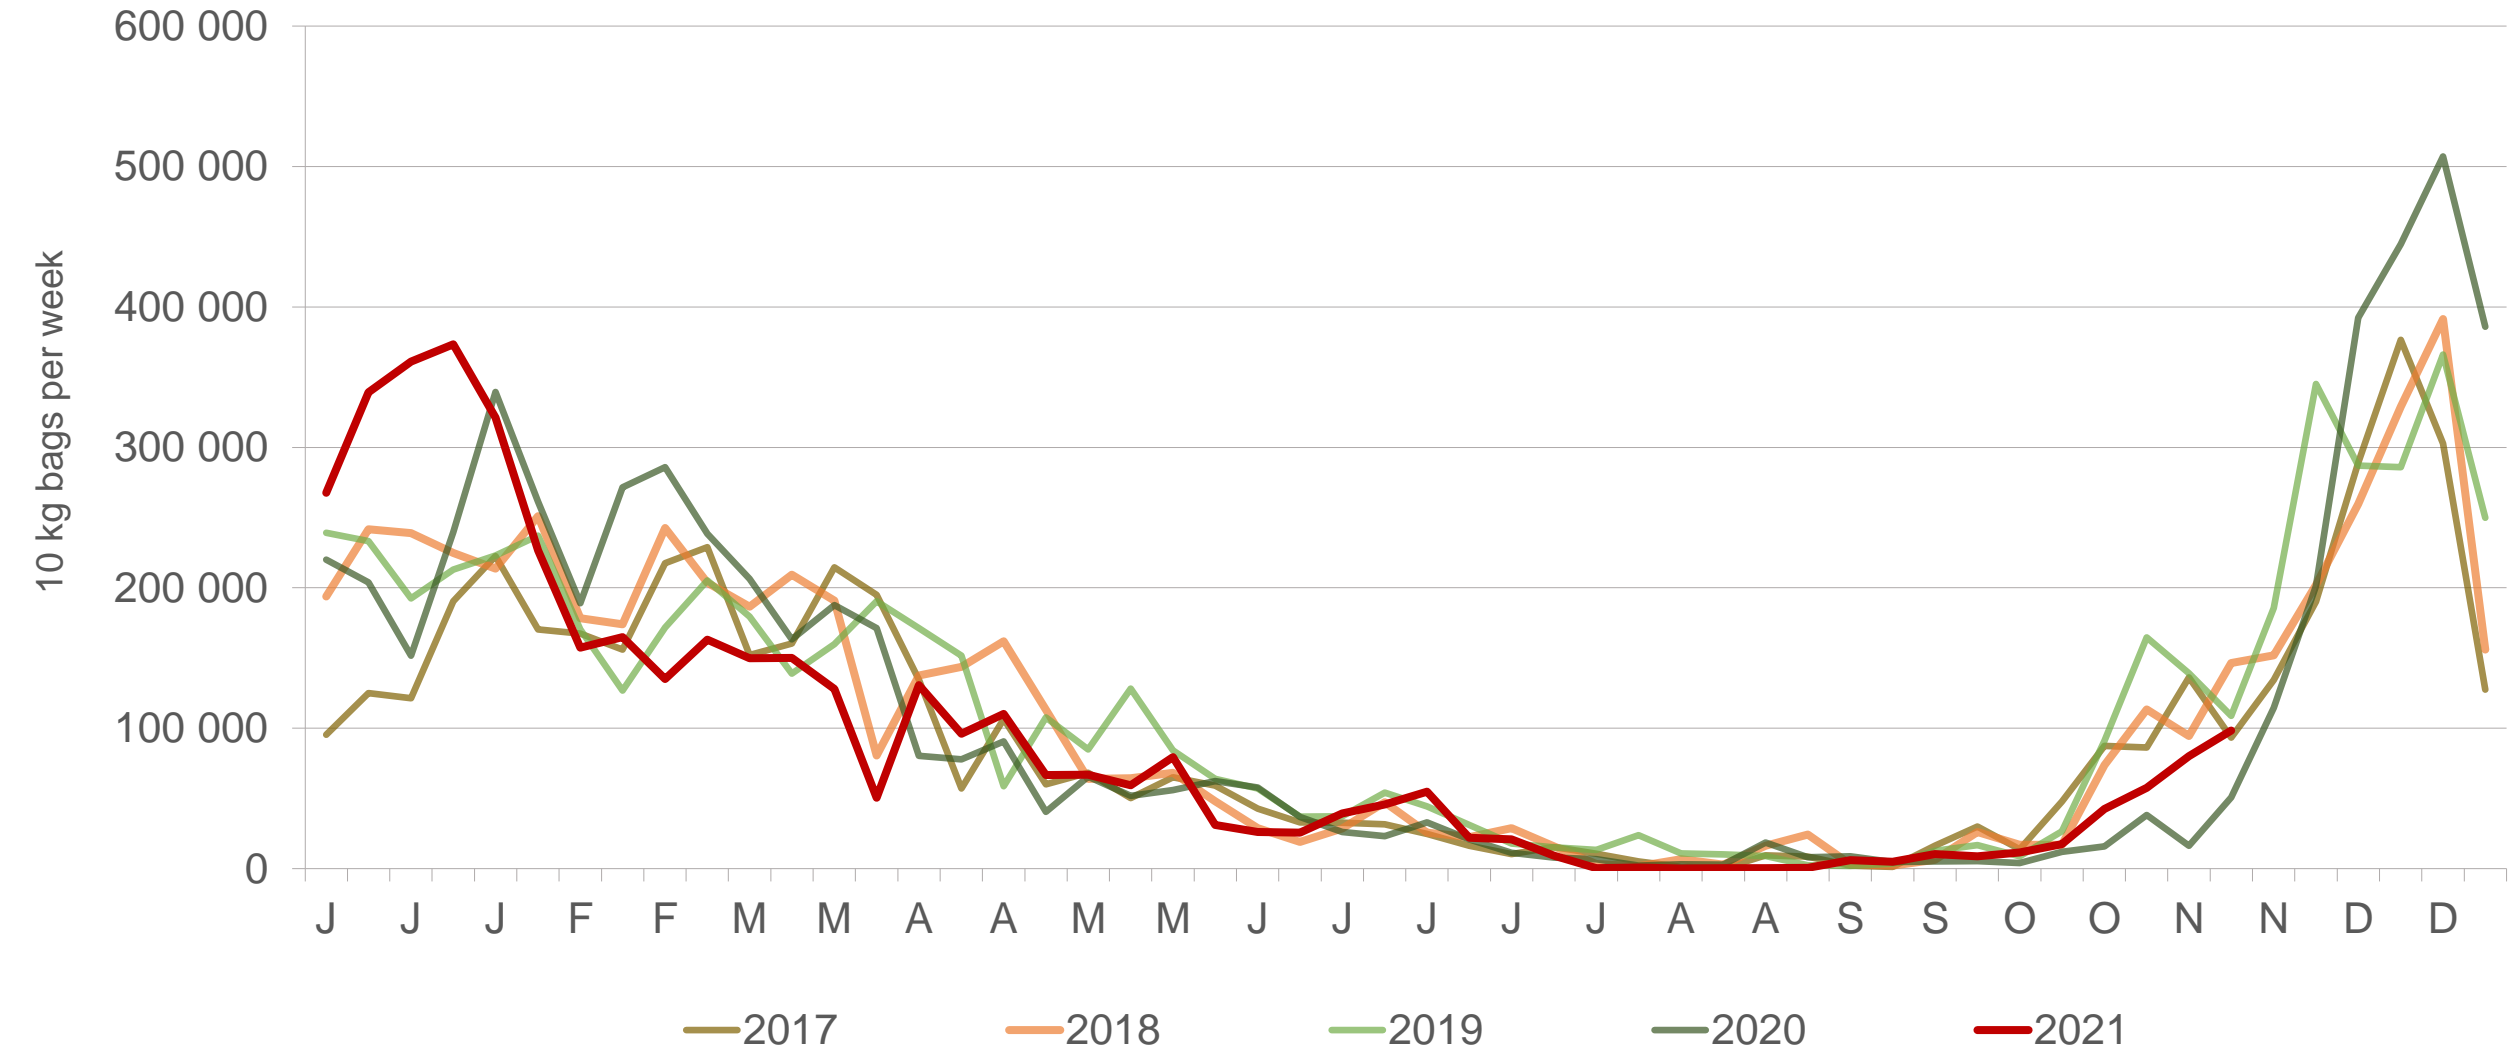

Sold 4.54 million bags less than the **5-year average** (2016 to 2020) of the first 46 weeks

RSA daily Price versus Daily Available stocks (all classes & all sizes)

10 KG BAGS

R104
R100
R96
R92
R88
R84
R80
R76
R72
R68
R64
R60
R56
R52
R48
R44
R40
R36
R32
R28
R24
R20
R16
R12
R8
R4
R-

PRICE (R/10 KG)

Stocks Price: all classes

Average Class 1 Medium prices in regions

Limpopo: Amount of 10 kg bags per week sold on FPMs (all classes)

Sold 1.38 million bags more than the 5-year average of the first 46 weeks.

Sandveld: Amount of 10 kg bags per week sold on FPMs (all classes)

Sold 497 305 bags less than the 5-year average of the first 46 weeks.

KwaZulu-Natal: Amount of 10 kg bags per week sold on FPMs (all classes)