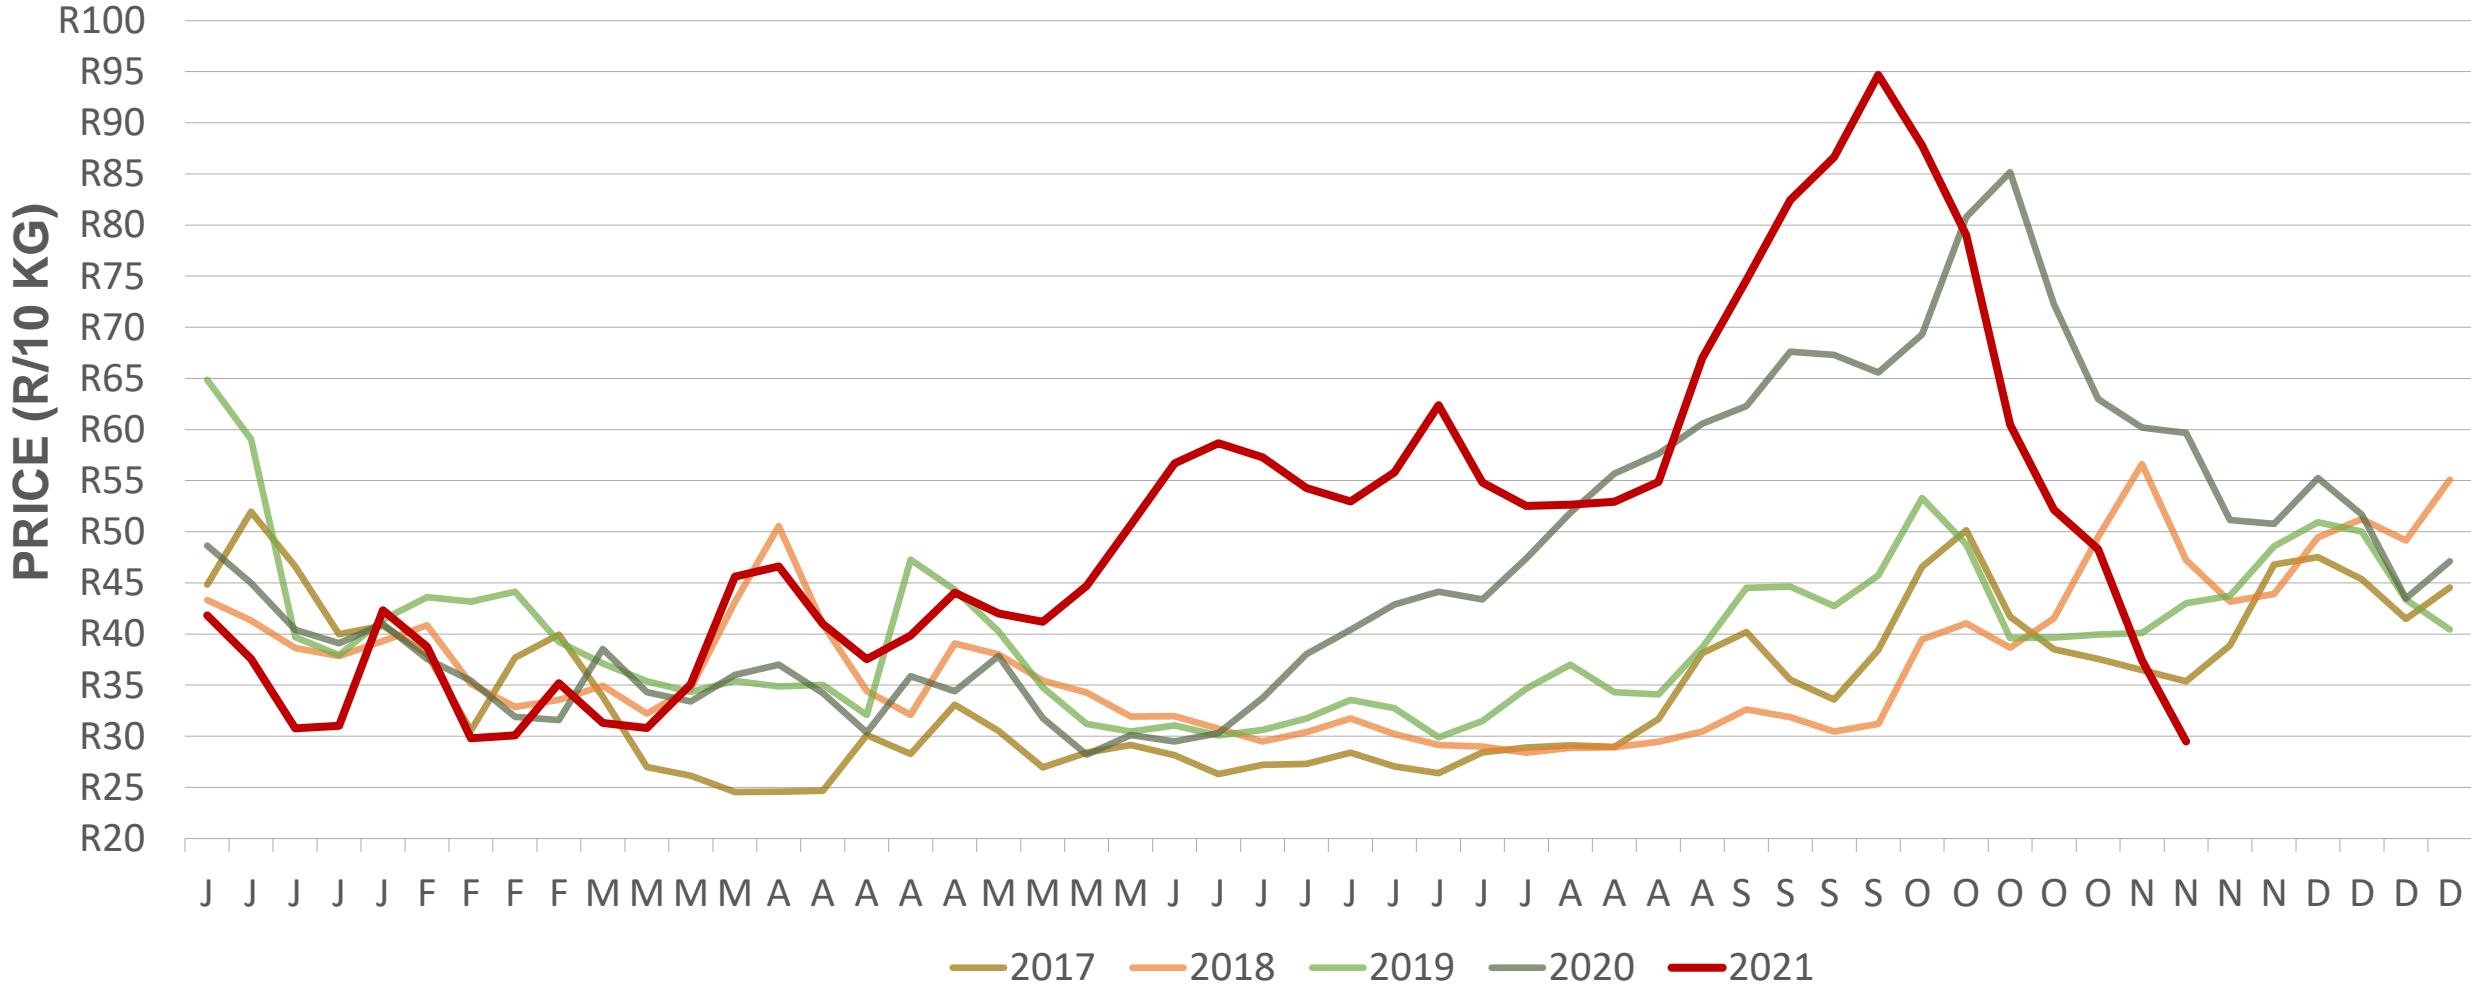

Potatoes
Aartappels SA

Weekly Market Information
19 November 2021

www.potatoes.co.za

Average weekly price – all markets & all classes

Weekly price	
R29,50	 21,21% (week on week)

Cumulative total number of 10 kg bags sold on markets: First 46 weeks of each year

Sold 4.54 million bags less than the **5-year average** (2016 to 2020) of the first 46 weeks

RSA daily Price versus Daily Available stocks (all classes & all sizes)

10 KG BAGS

R104
R100
R96
R92
R88
R84
R80
R76
R72
R68
R64
R60
R56
R52
R48
R44
R40
R36
R32
R28
R24
R20
R16
R12
R8
R4
R-

PRICE (R/10 KG)

Stocks Price: all classes

Average Class 1 Medium prices in regions

Limpopo: Amount of 10 kg bags per week sold on FPMs (all classes)

Sold 1.38 million bags more than the 5-year average of the first 46 weeks.