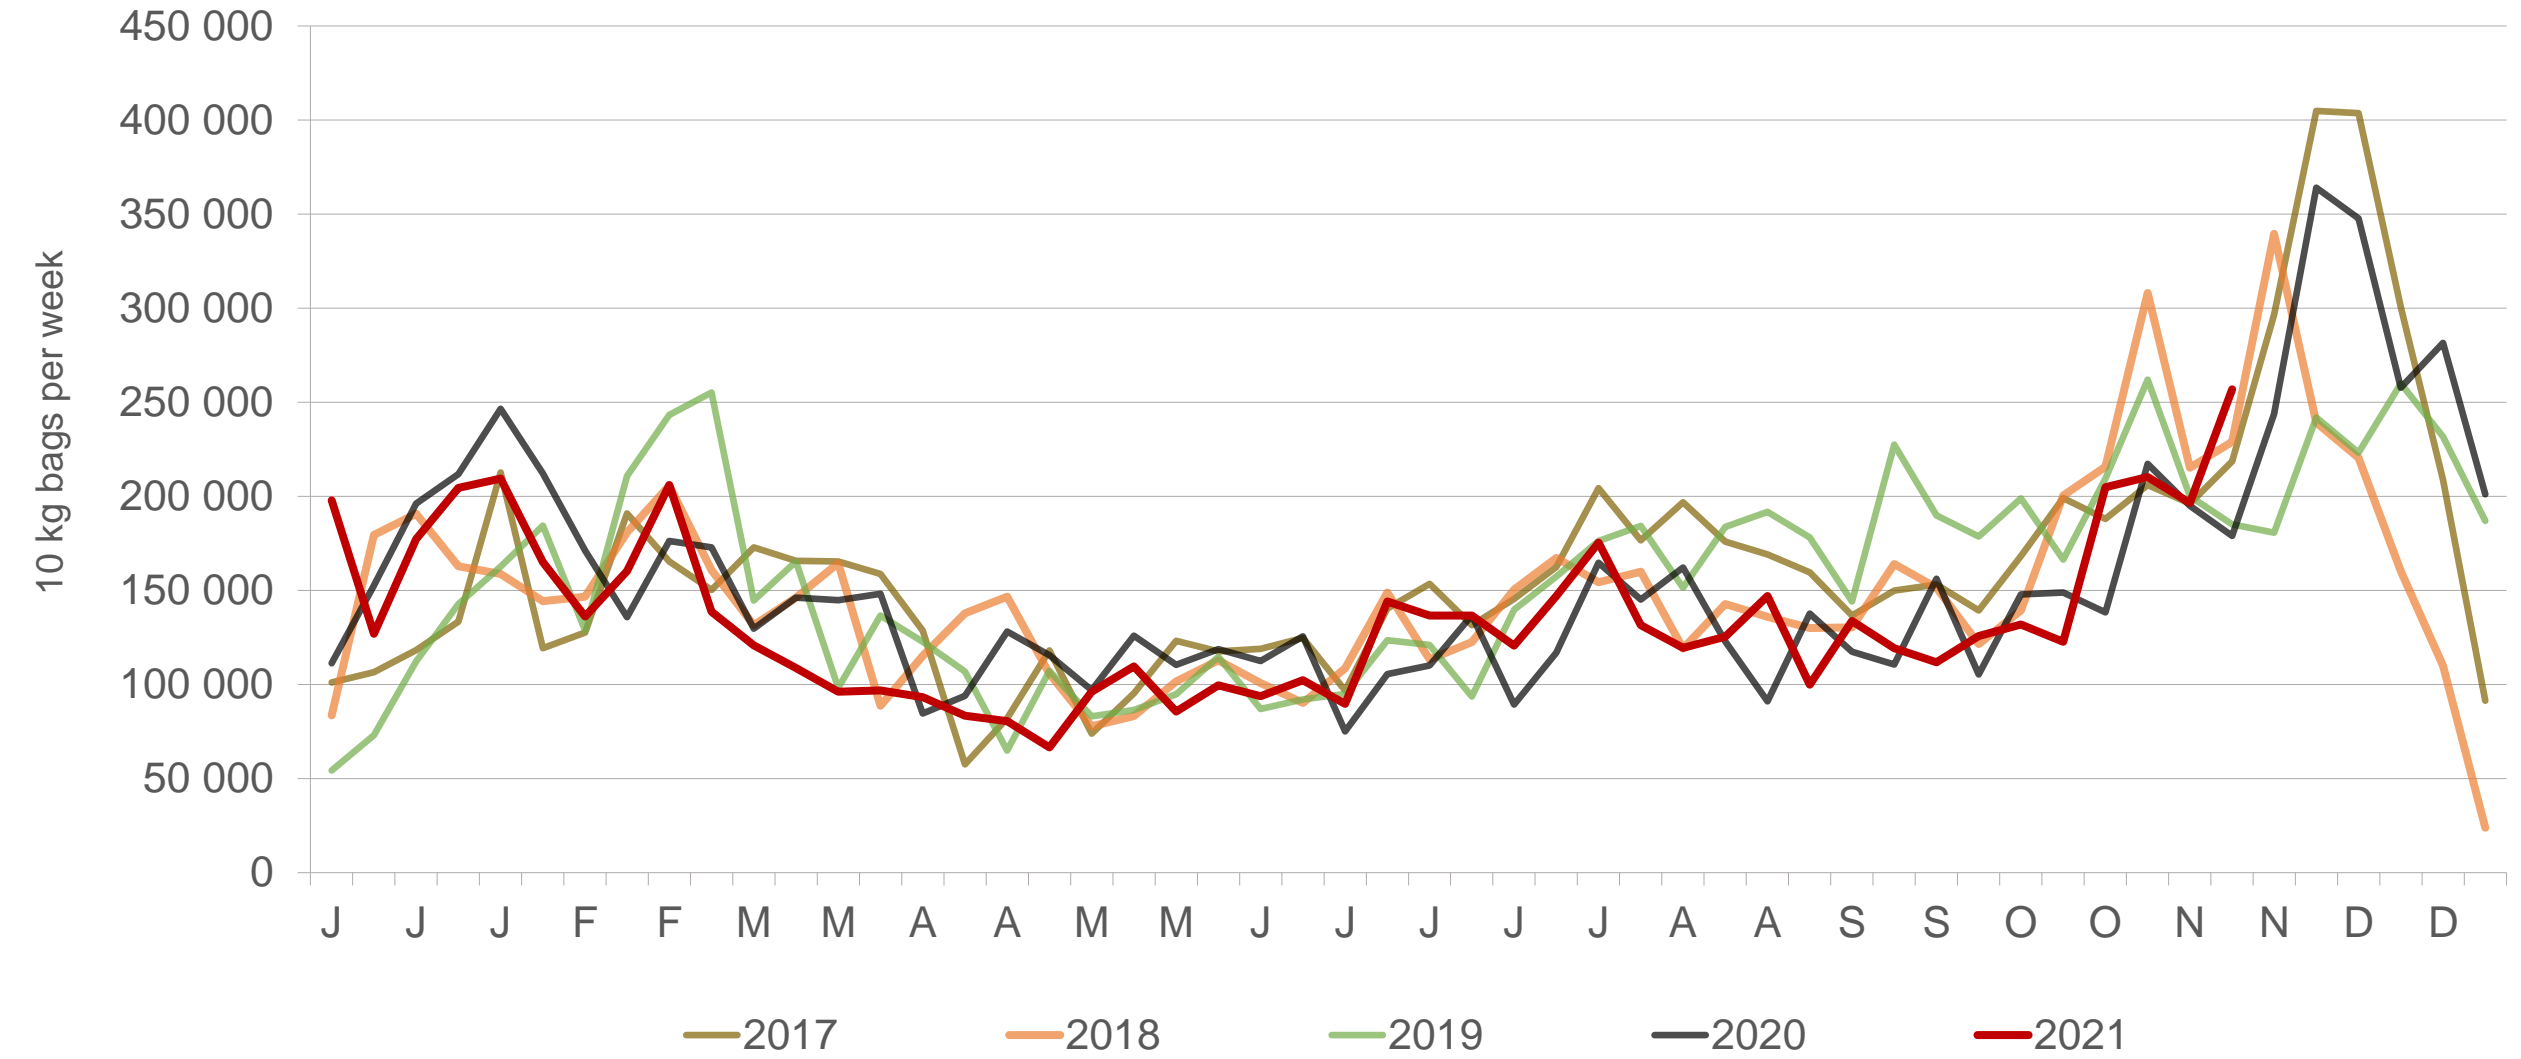

Sold 4.54 million bags less than the **5-year average** (2016 to 2020) of the first 46 weeks

RSA daily Price versus Daily Available stocks (all classes & all sizes)

10 KG BAGS

R104
R100
R96
R92
R88
R84
R80
R76
R72
R68
R64
R60
R56
R52
R48
R44
R40
R36
R32
R28
R24
R20
R16
R12
R8
R4
R-

PRICE (R/10 KG)

Stocks Price: all classes

Average Class 1 Medium prices in regions

Limpopo: Amount of 10 kg bags per week sold on FPMs (all classes)

Sold 1.38 million bags more than the 5-year average of the first 46 weeks.

Sandveld: Amount of 10 kg bags per week sold on FPMs (all classes)

Sold 497 305 bags less than the 5-year average of the first 46 weeks.

KwaZulu-Natal: Amount of 10 kg bags per week sold on FPMs (all classes)