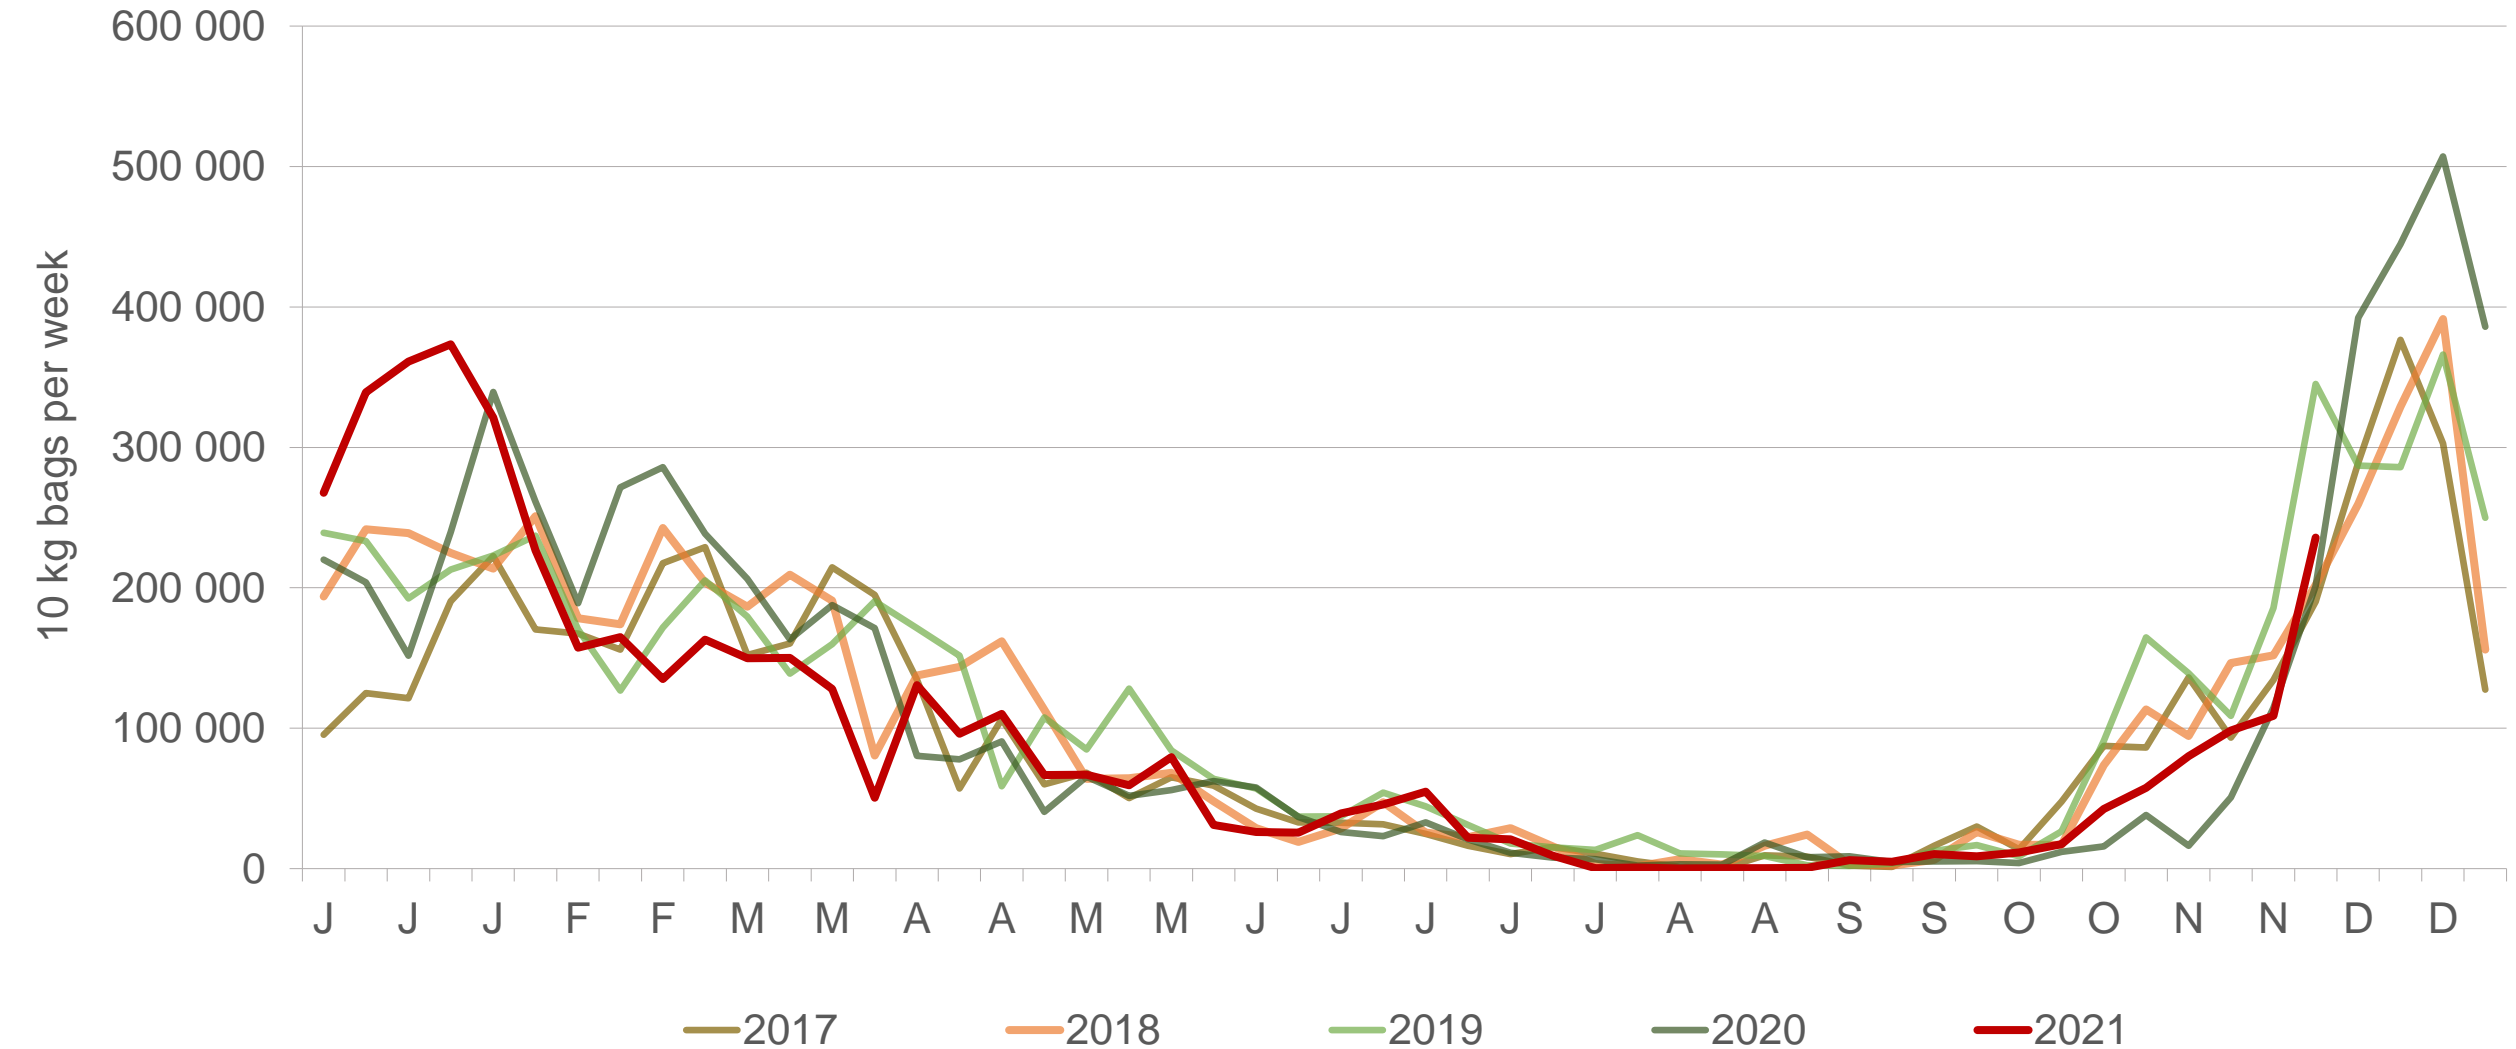

KwaZulu-Natal: Amount of 10 kg bags per week sold on FPMs (all classes)

Sold 92 524 bags more than the **5-year average** of the first 48 weeks.