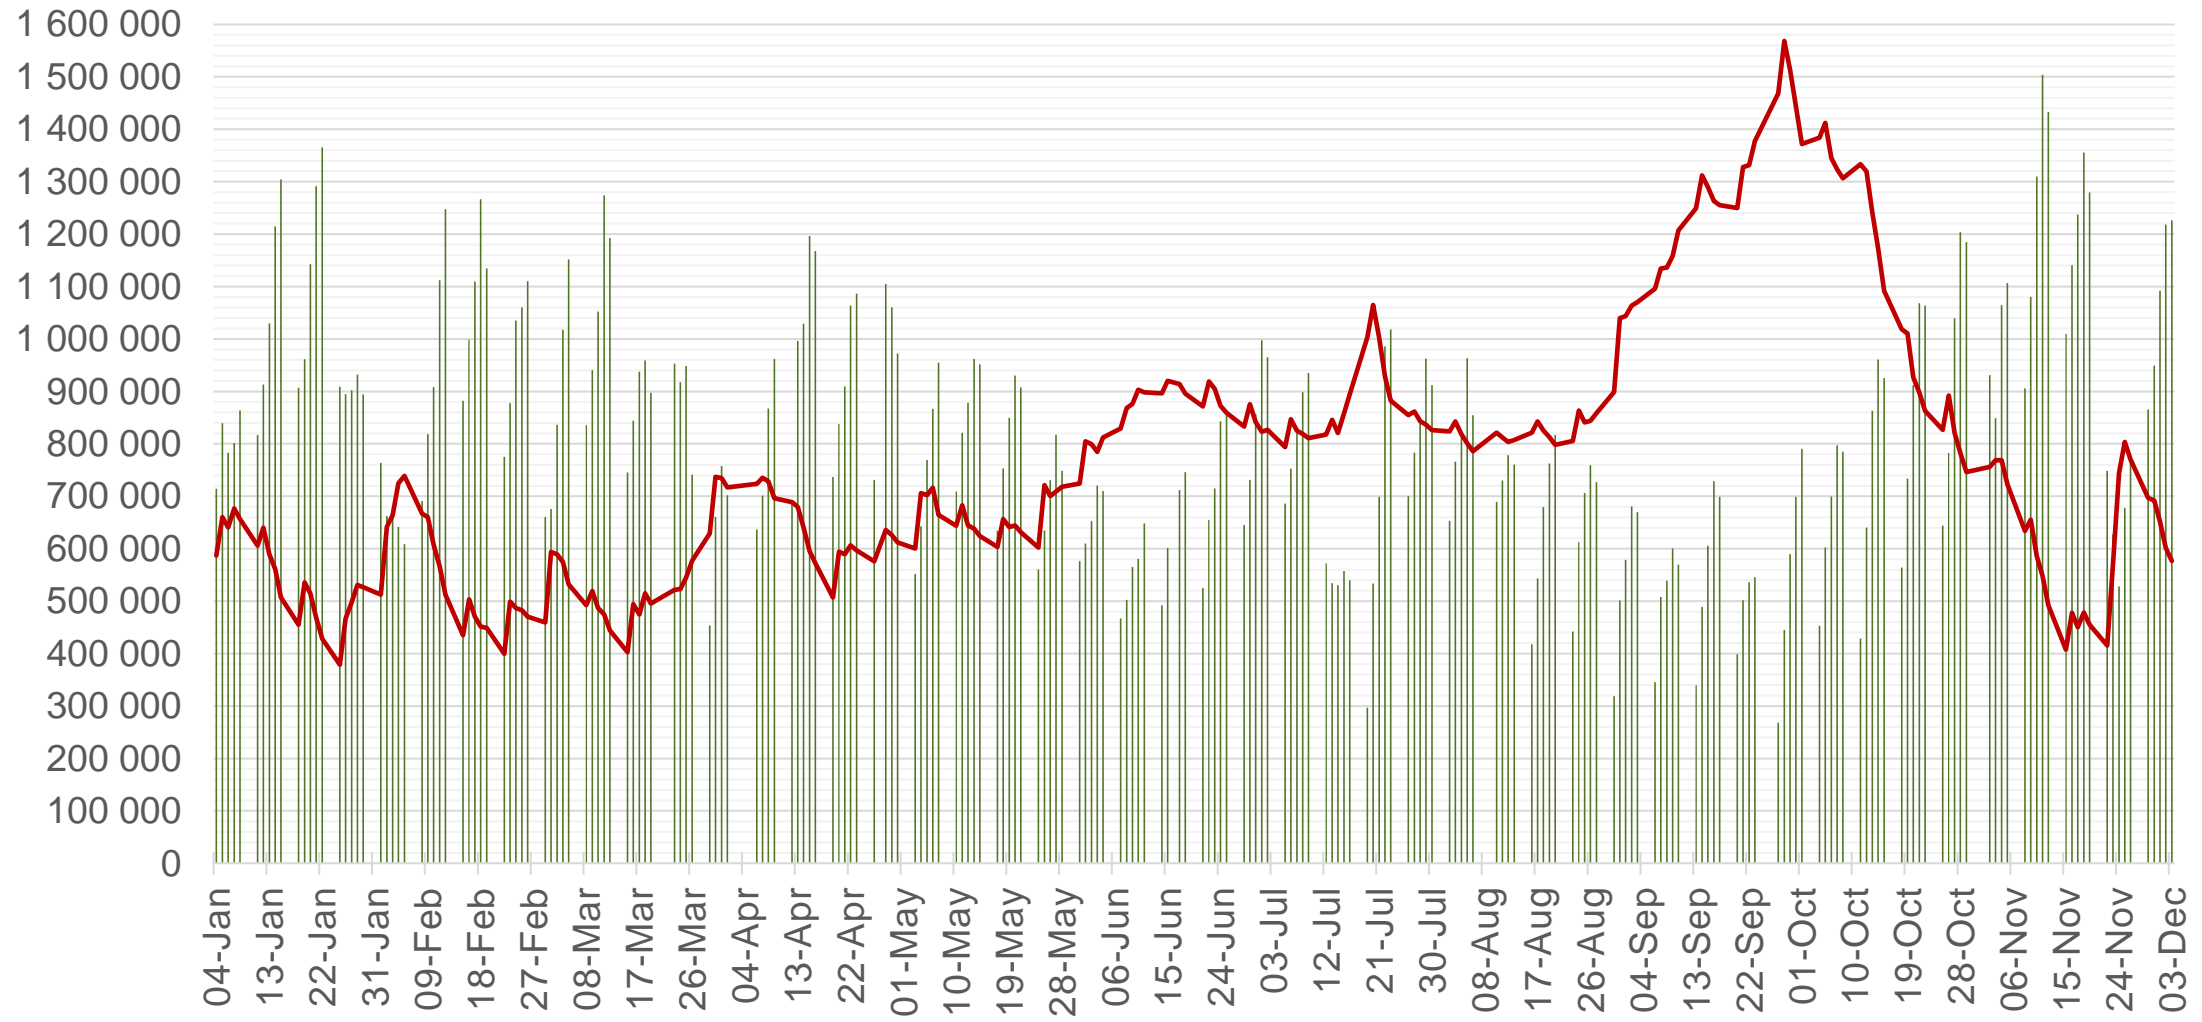

Cumulative total number of 10 kg bags sold on markets: First 48 weeks of each year

Sold 4.45 million bags less than the **5-year average** (2016 to 2020) of the first 48 weeks

RSA daily Price versus Daily Available stocks (all classes & all sizes)

10 KG BAGS

R104
R100
R96
R92
R88
R84
R80
R76
R72
R68
R64
R60
R56
R52
R48
R44
R40
R36
R32
R28
R24
R20
R16
R12
R8
R4
R-

PRICE (R/10 KG)

Stocks Price: all classes

Average Class 1 Medium prices in regions

Limpopo: Amount of 10 kg bags per week sold on FPMs (all classes)

Sold 1.53 million bags more than the 5-year average of the first 48 weeks.

Sandveld: Amount of 10 kg bags per week sold on FPMs (all classes)

Sold 328 958 bags less than the 5-year average of the first 48 weeks.