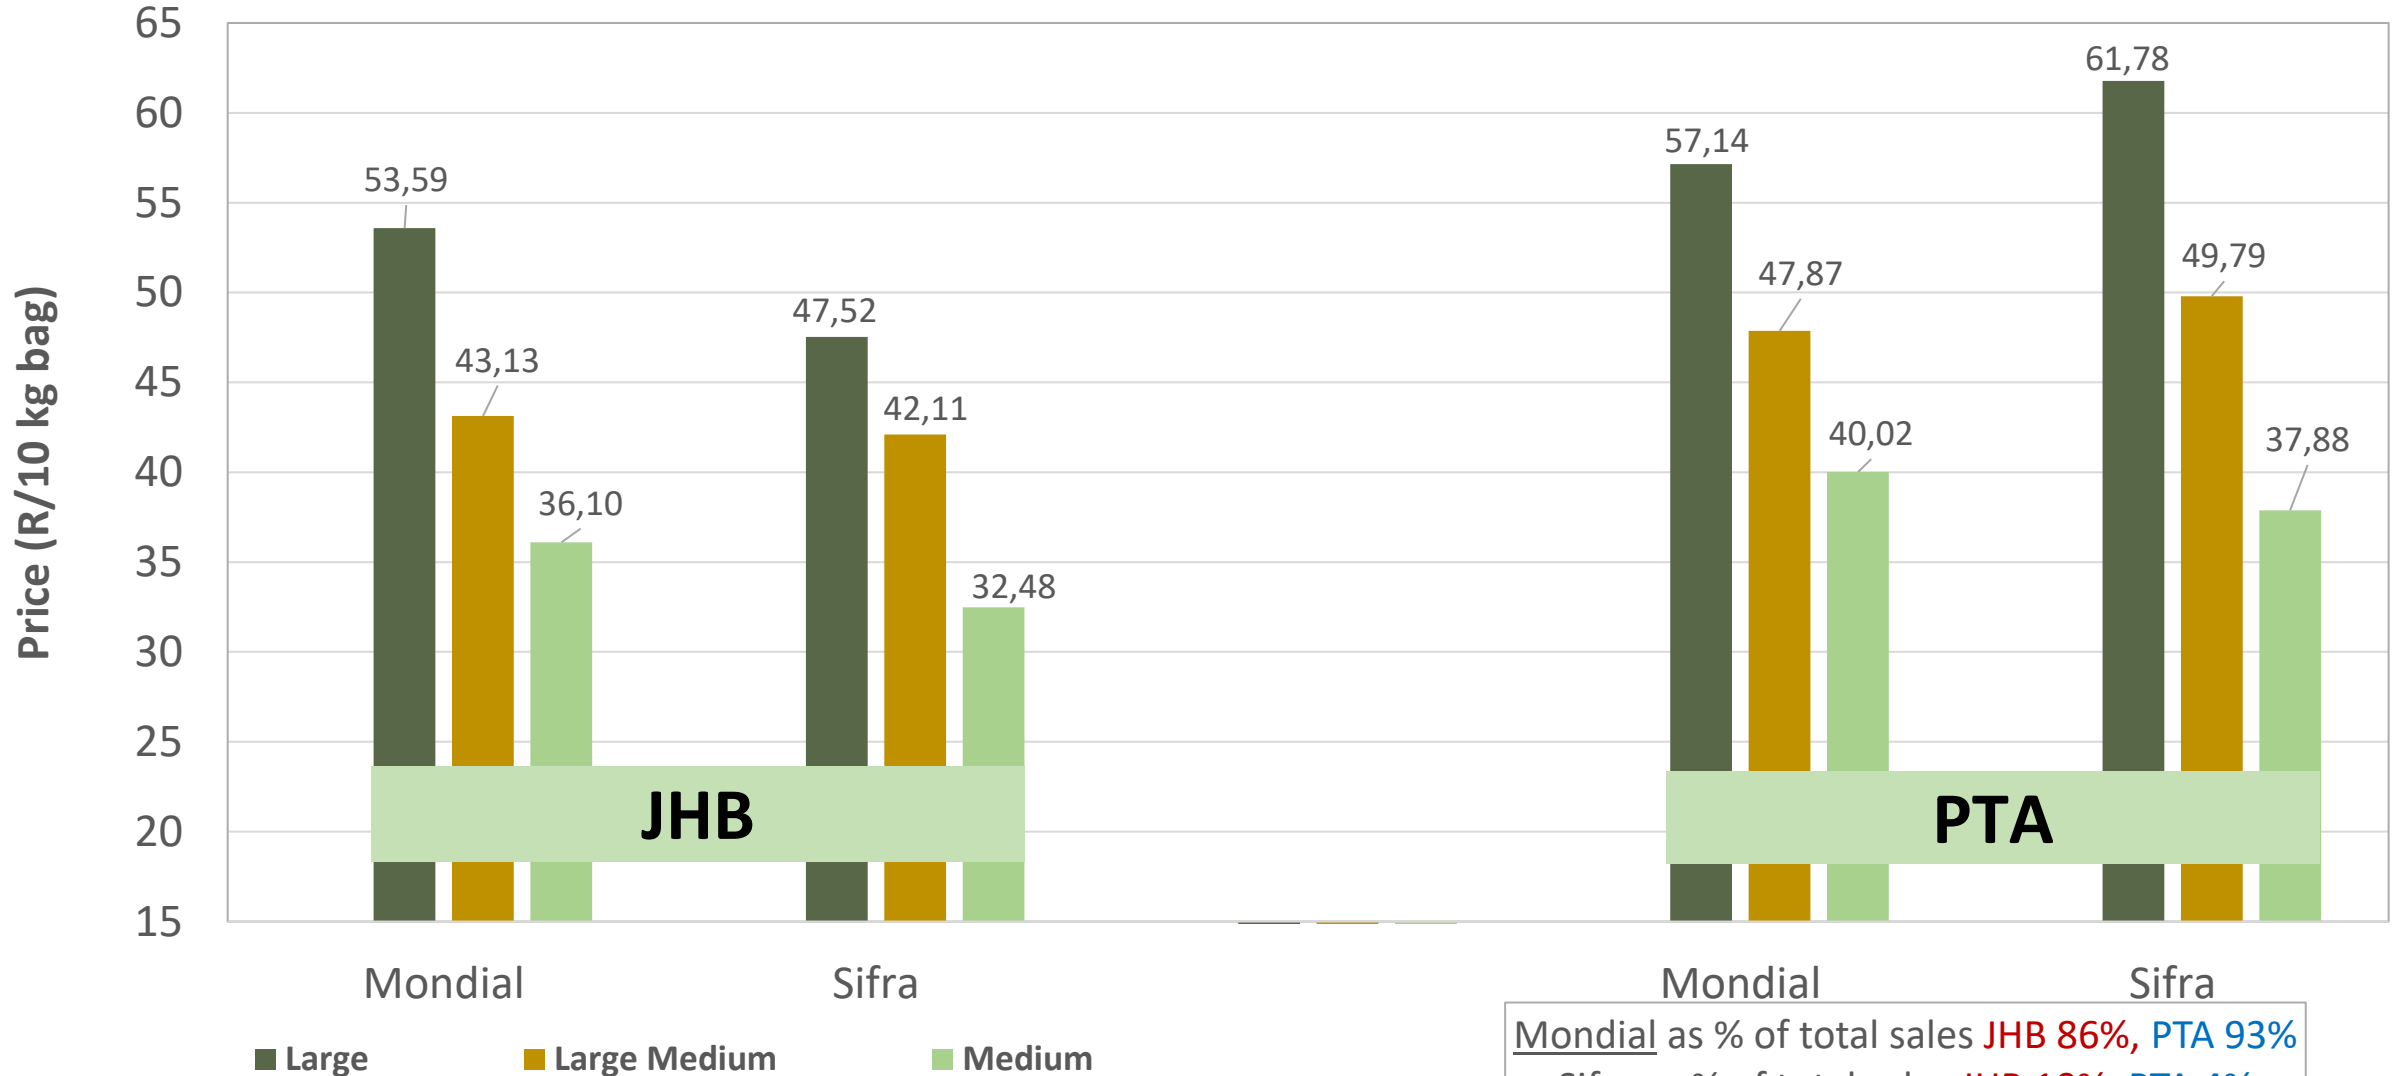

PTA & JHB markets: Average Prices - Different Sizes (only 10 kg bags)

Mondial as % of total sales JHB 86%, PTA 93%
Sifra as % of total sales JHB 10%, PTA 4%