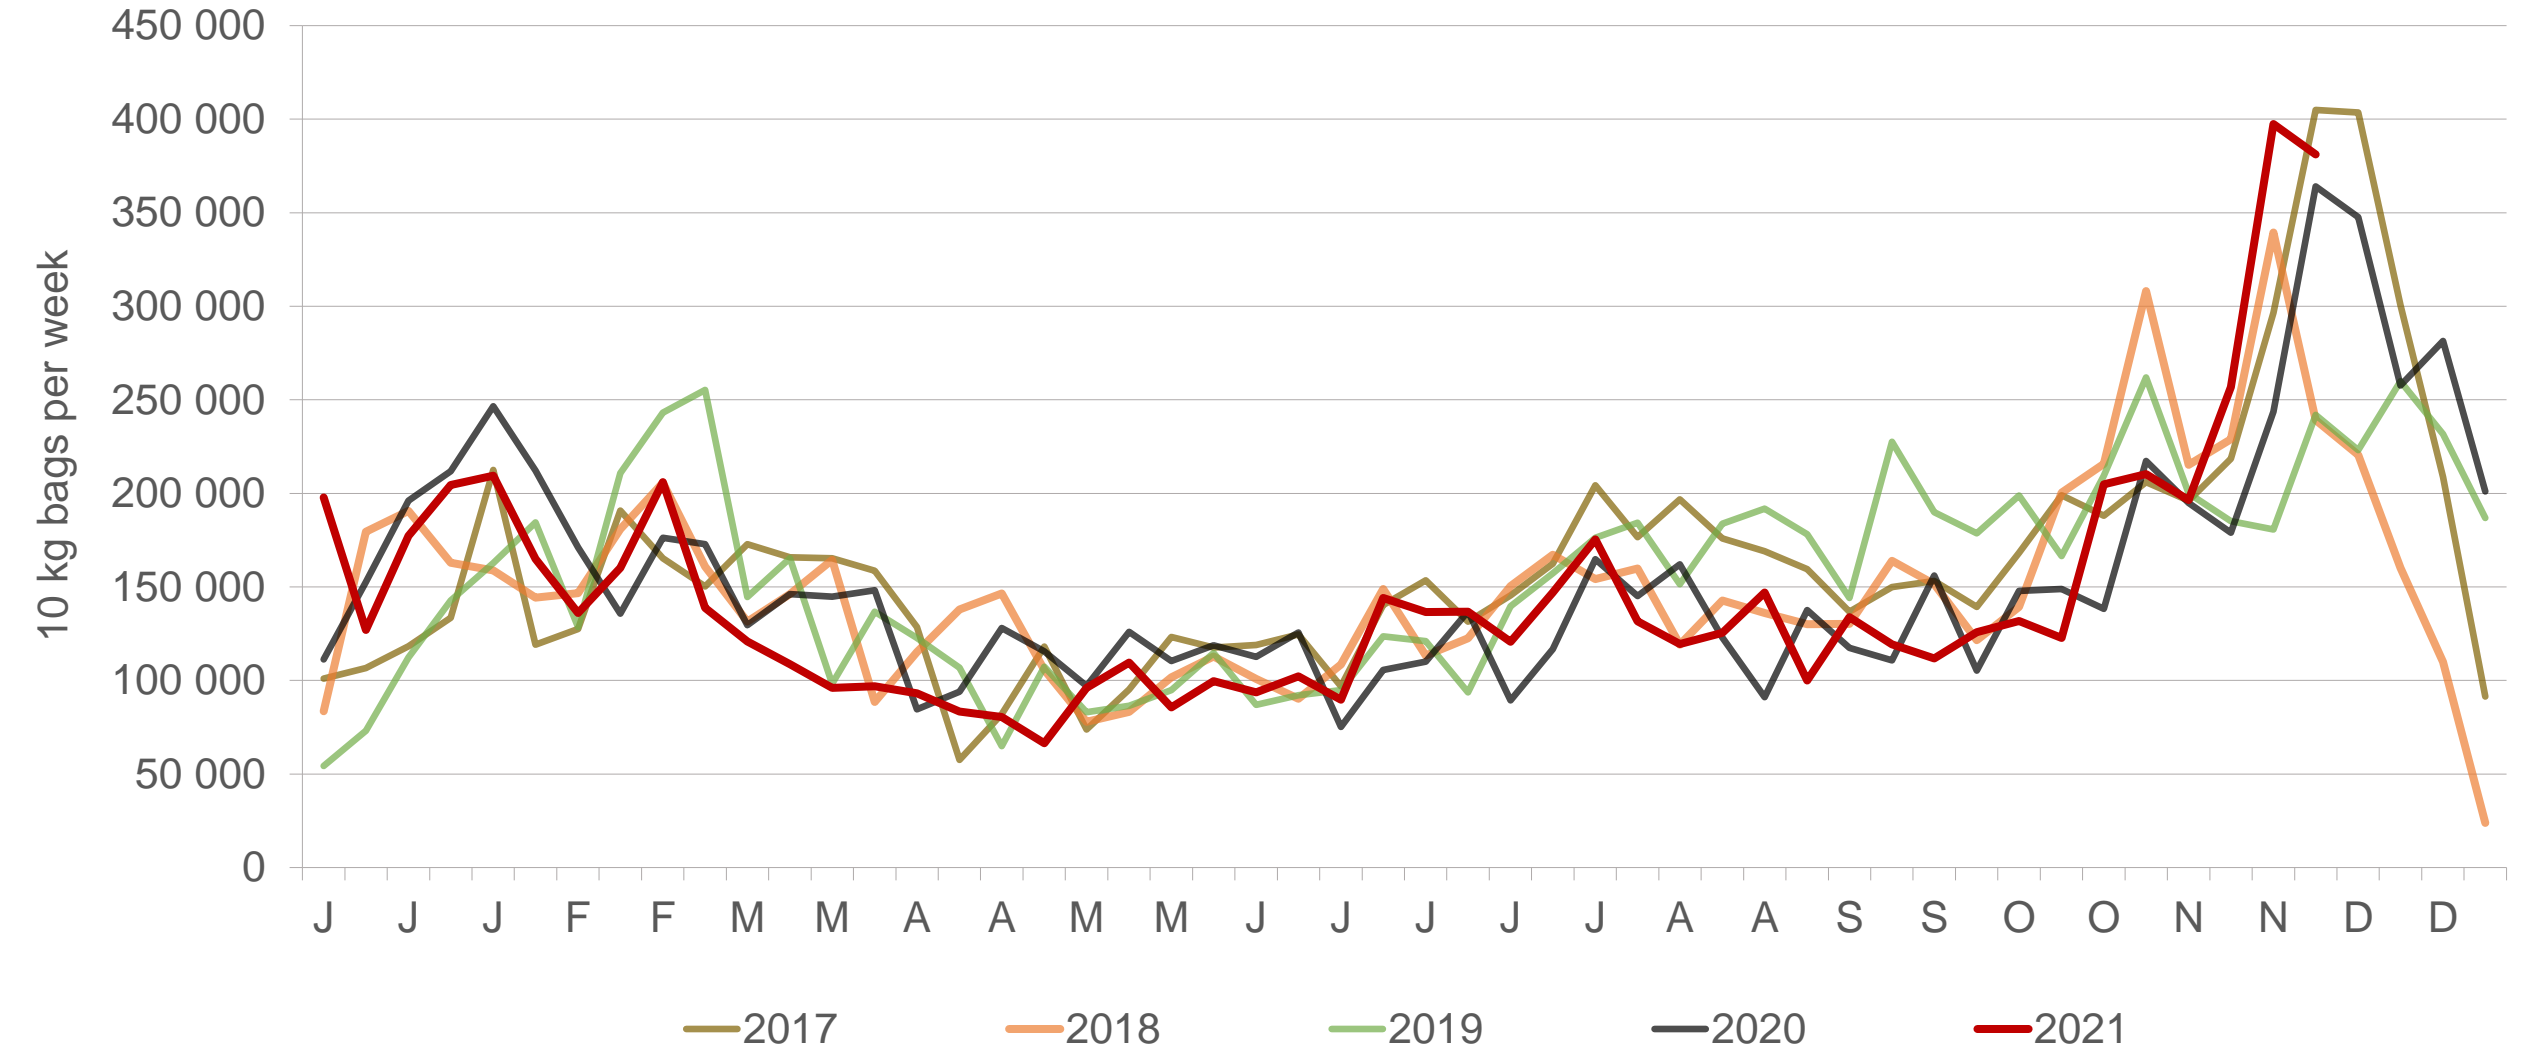

Cumulative total number of 10 kg bags sold on markets: First 48 weeks of each year

Sold 4.45 million bags less than the **5-year average** (2016 to 2020) of the first 48 weeks

RSA daily Price versus Daily Available stocks (all classes & all sizes)

10 KG BAGS

R104
R100
R96
R92
R88
R84
R80
R76
R72
R68
R64
R60
R56
R52
R48
R44
R40
R36
R32
R28
R24
R20
R16
R12
R8
R4
R-

PRICE (R/10 KG)

Stocks Price: all classes

Average Class 1 Medium prices in regions

Limpopo: Amount of 10 kg bags per week sold on FPMs (all classes)

Sold 1.53 million bags more than the 5-year average of the first 48 weeks.

Sandveld: Amount of 10 kg bags per week sold on FPMs (all classes)

Sold 328 958 bags less than the 5-year average of the first 48 weeks.