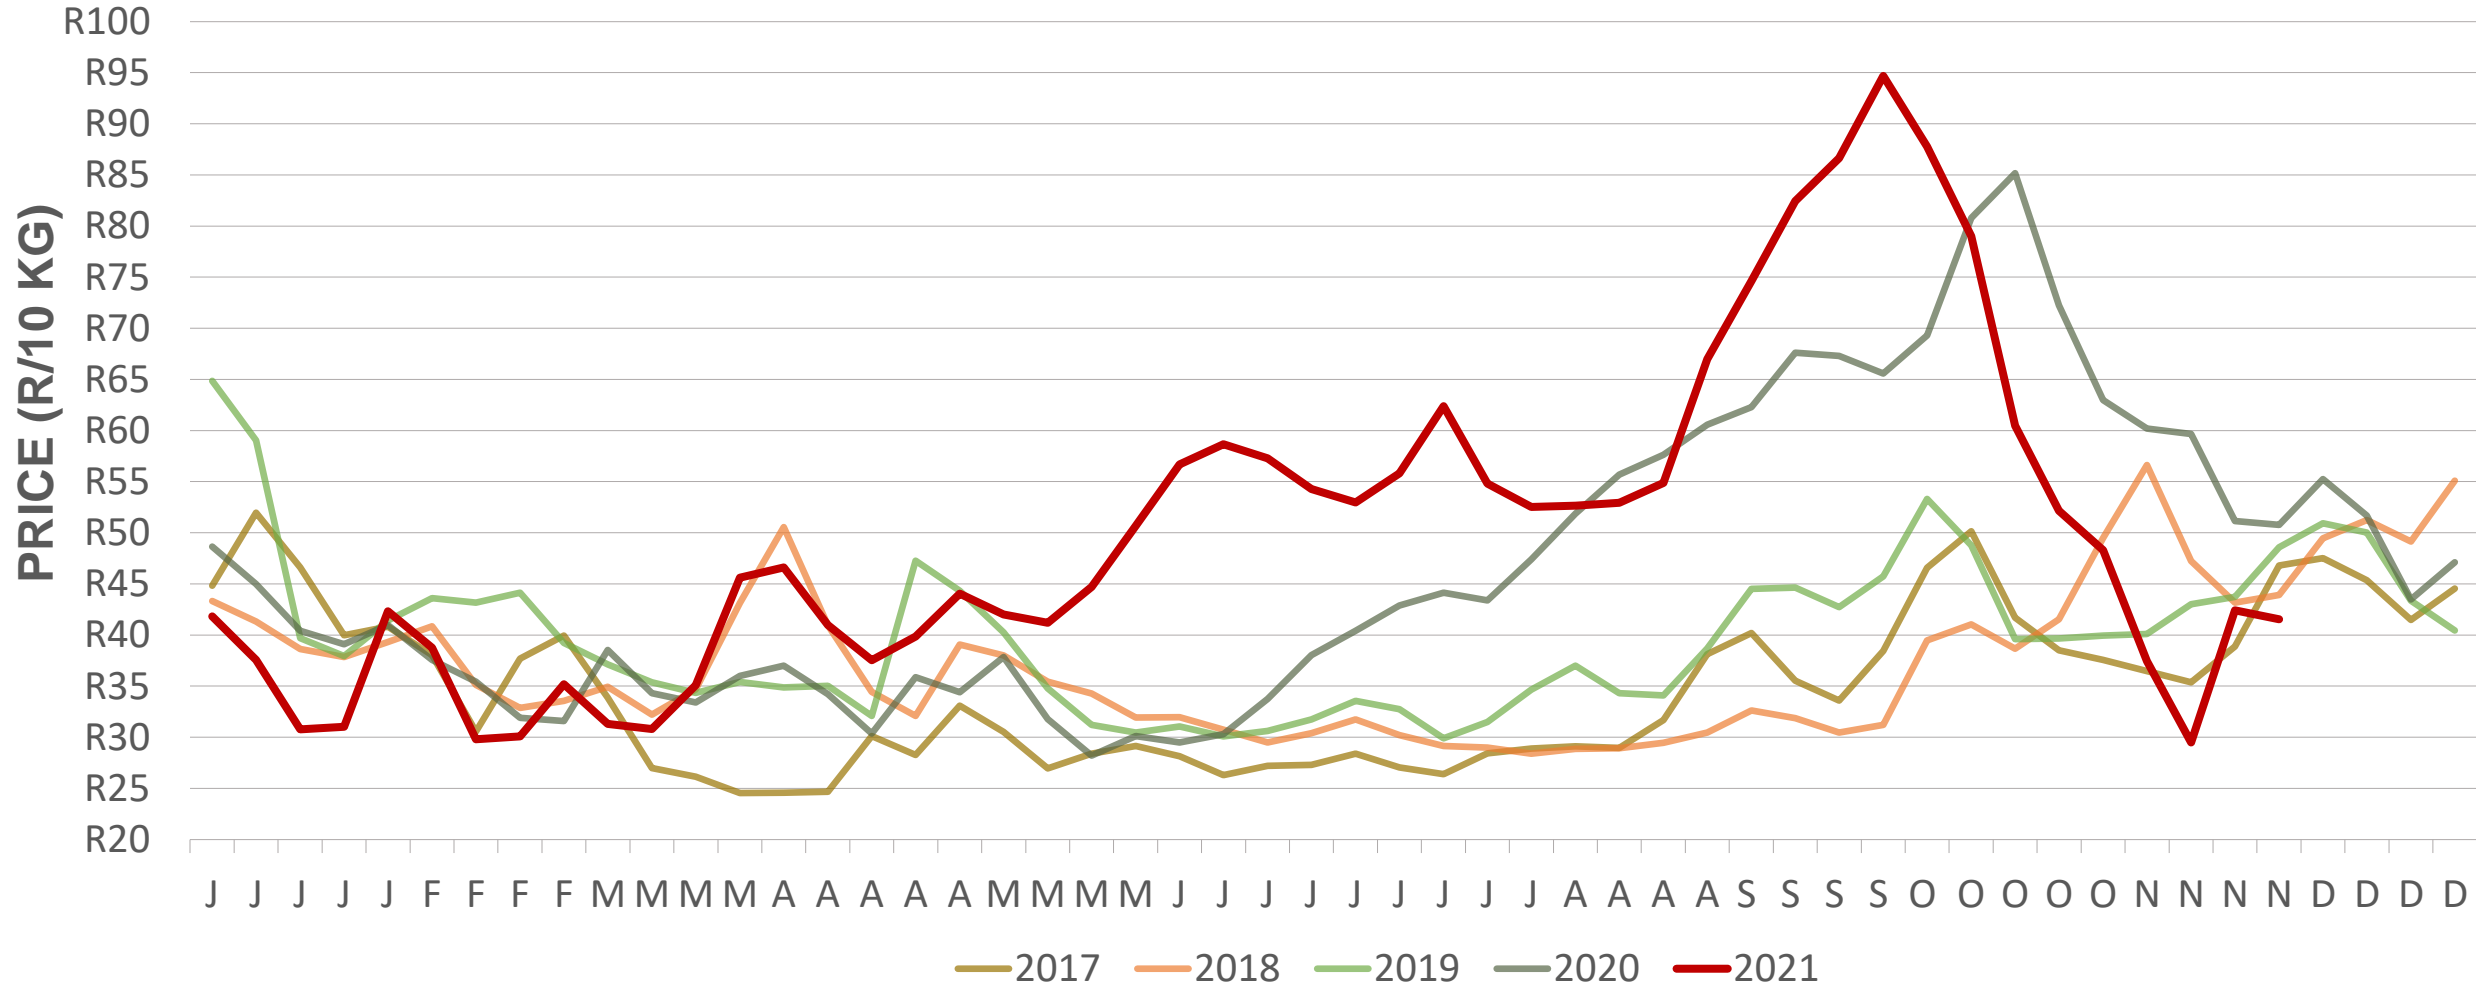

Potatoes
Aartappels SA

Weekly Market Information

03 December 2021

www.potatoes.co.za

Average weekly price – all markets & all classes

| | |
|---------------------|--|
| Weekly price | |
| R41,55 |  2,05% (week on week) |

Cumulative total number of 10 kg bags sold on markets: First 48 weeks of each year

Sold 4.45 million bags less than the **5-year average** (2016 to 2020) of the first 48 weeks

RSA daily Price versus Daily Available stocks (all classes & all sizes)

Sold 1.53 million bags more than the 5-year average of the first 48 weeks.

Sandveld: Amount of 10 kg bags per week sold on FPMs (all classes)

Sold 328 958 bags less than the 5-year average of the first 48 weeks.