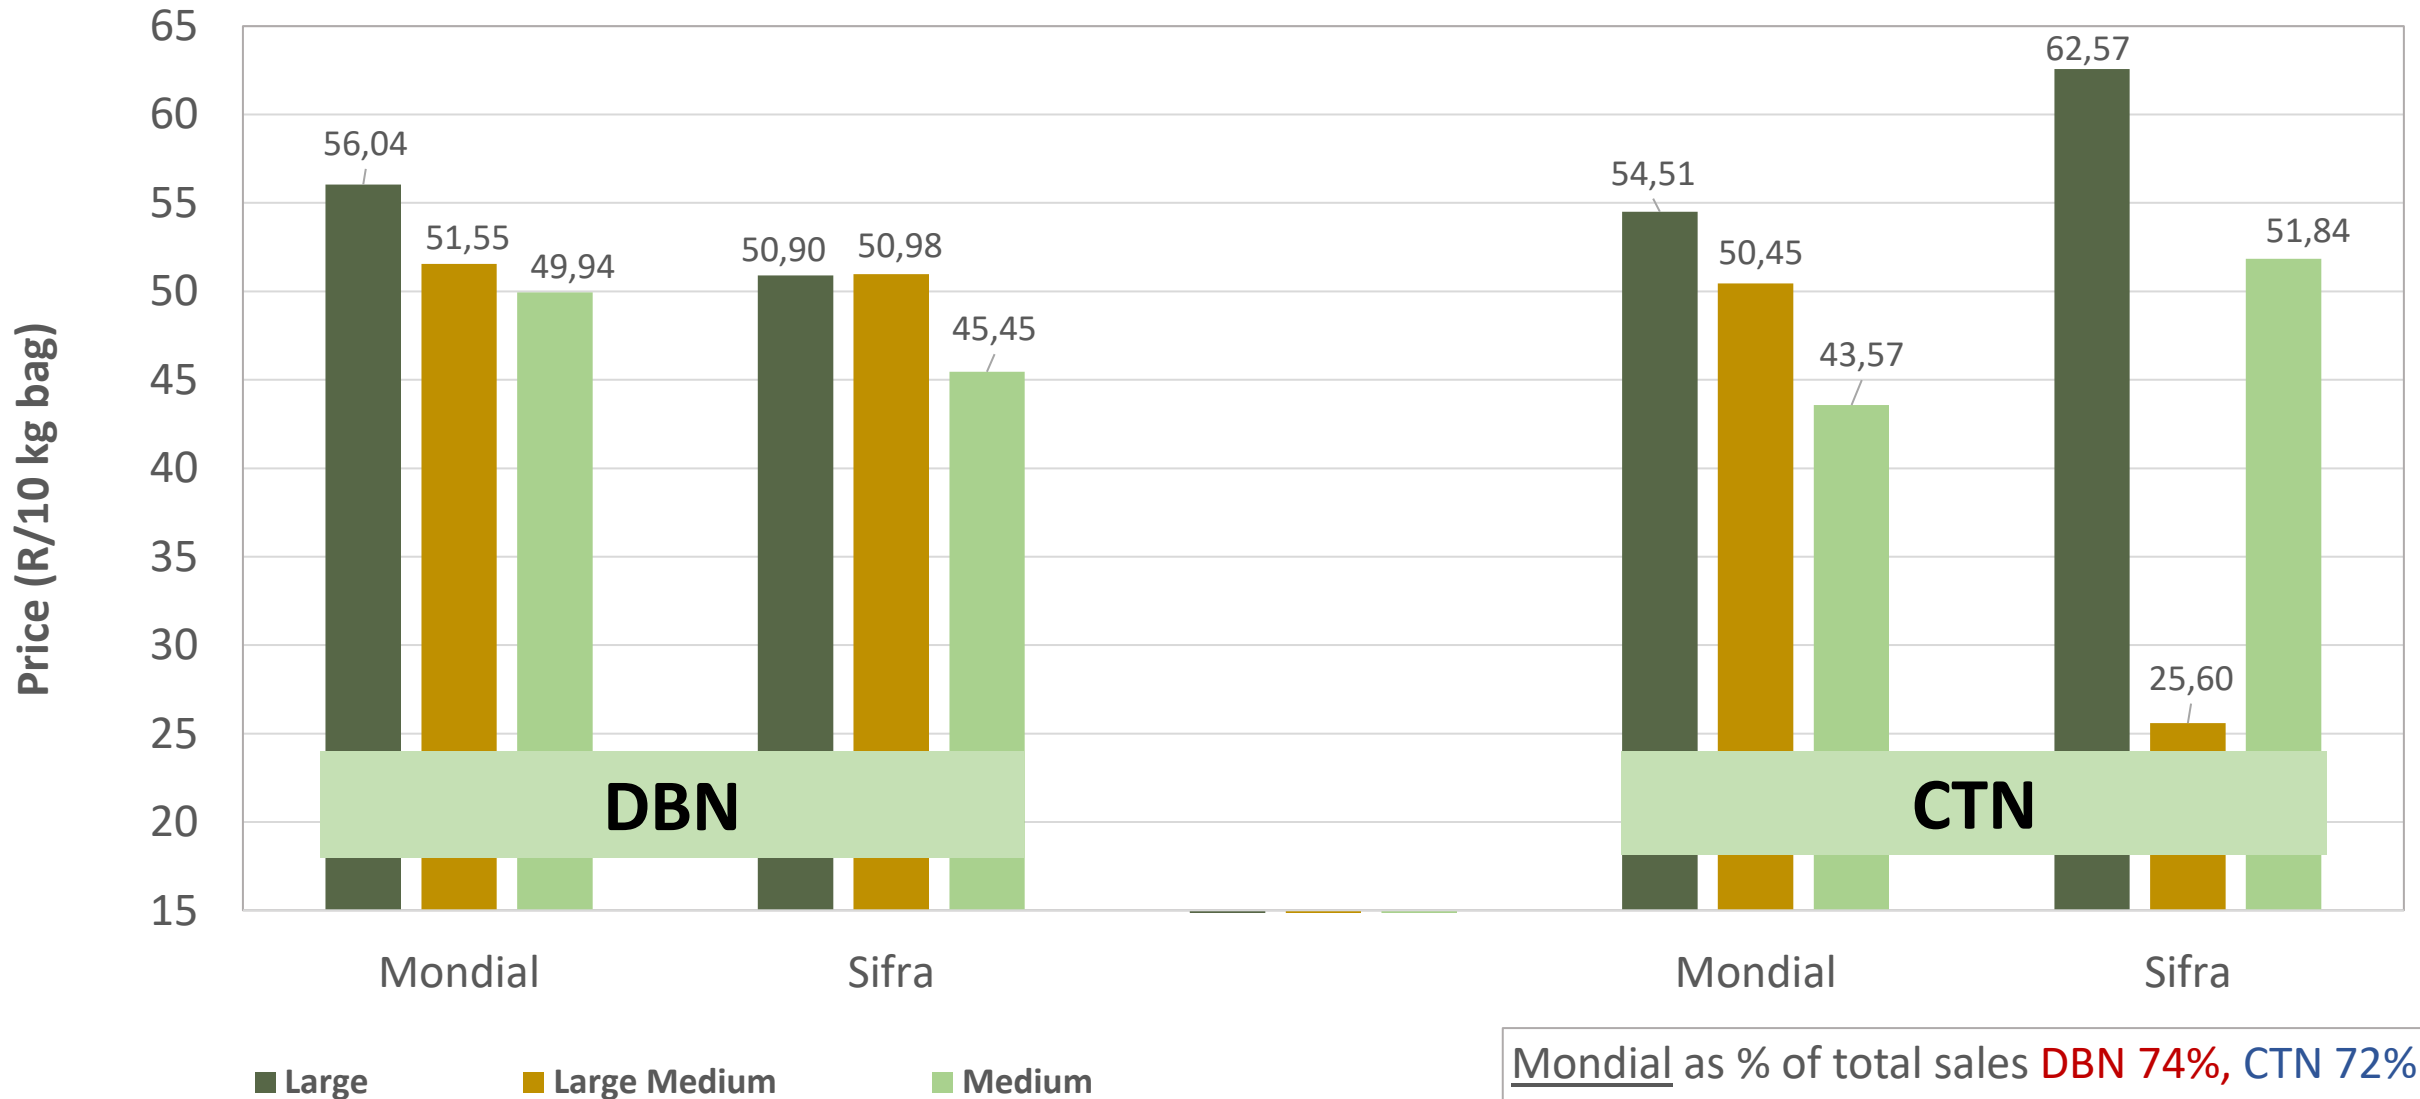

DBN & CTN markets: Average Prices - Different Sizes (only 10 kg bags)

Mondial as % of total sales **DBN 74%**, **CTN 72%**
Sifra as % of total sales **DBN 5%**, **CTN 6%**