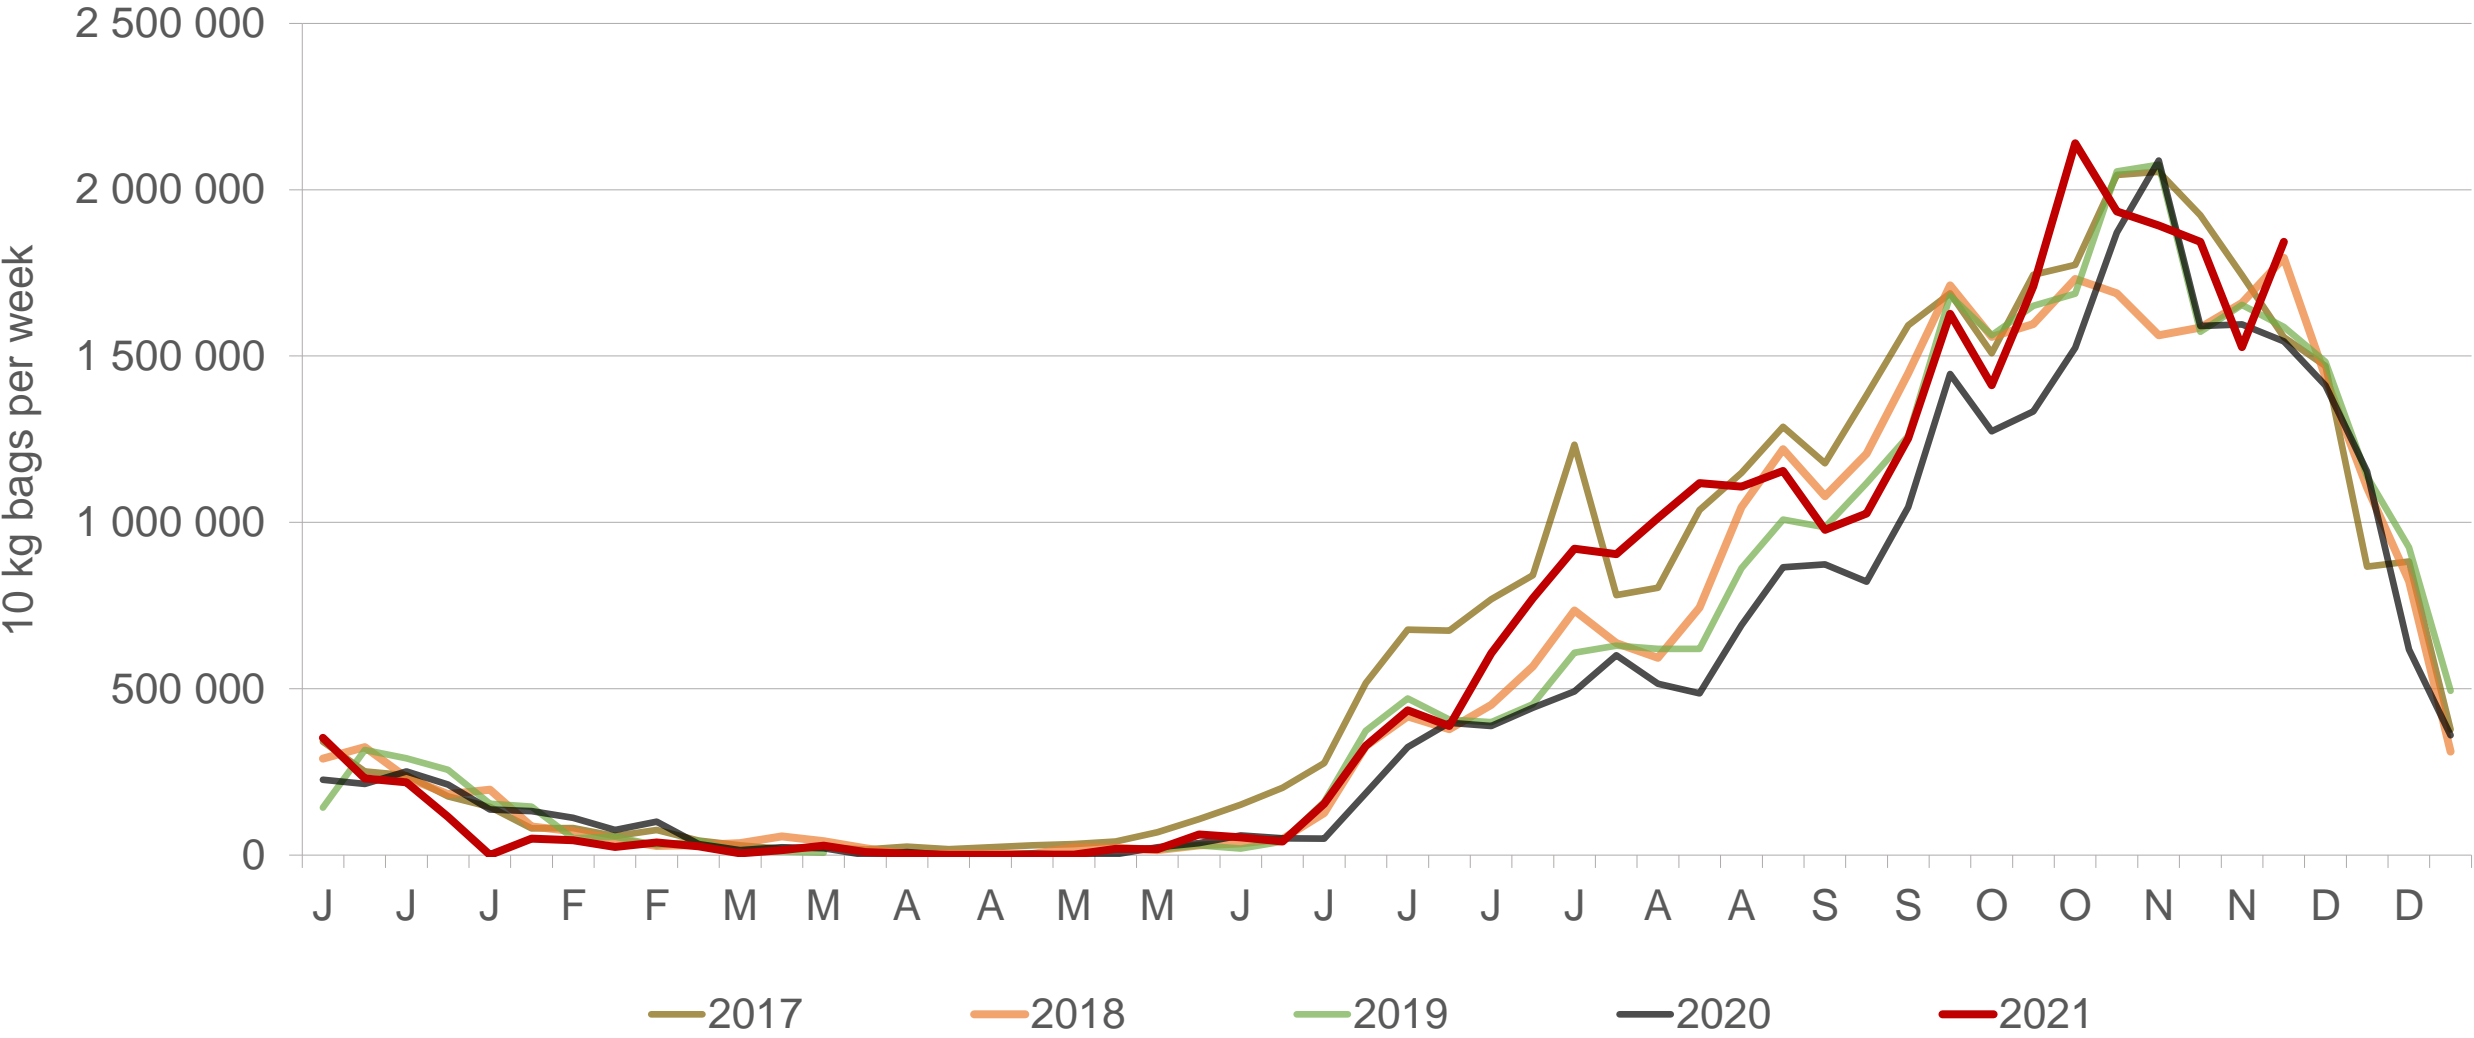

Cumulative total number of 10 kg bags sold on markets: First 48 weeks of each year

Sold 4.45 million bags less than the **5-year average** (2016 to 2020) of the first 48 weeks

RSA daily Price versus Daily Available stocks (all classes & all sizes)

10 KG BAGS

R104
R100
R96
R92
R88
R84
R80
R76
R72
R68
R64
R60
R56
R52
R48
R44
R40
R36
R32
R28
R24
R20
R16
R12
R8
R4
R-

PRICE (R/10 KG)

Stocks Price: all classes

Average Class 1 Medium prices in regions

Limpopo: Amount of 10 kg bags per week sold on FPMs (all classes)

Sold 1.53 million bags more than the 5-year average of the first 48 weeks.

Sandveld: Amount of 10 kg bags per week sold on FPMs (all classes)

Sold 328 958 bags less than the 5-year average of the first 48 weeks.