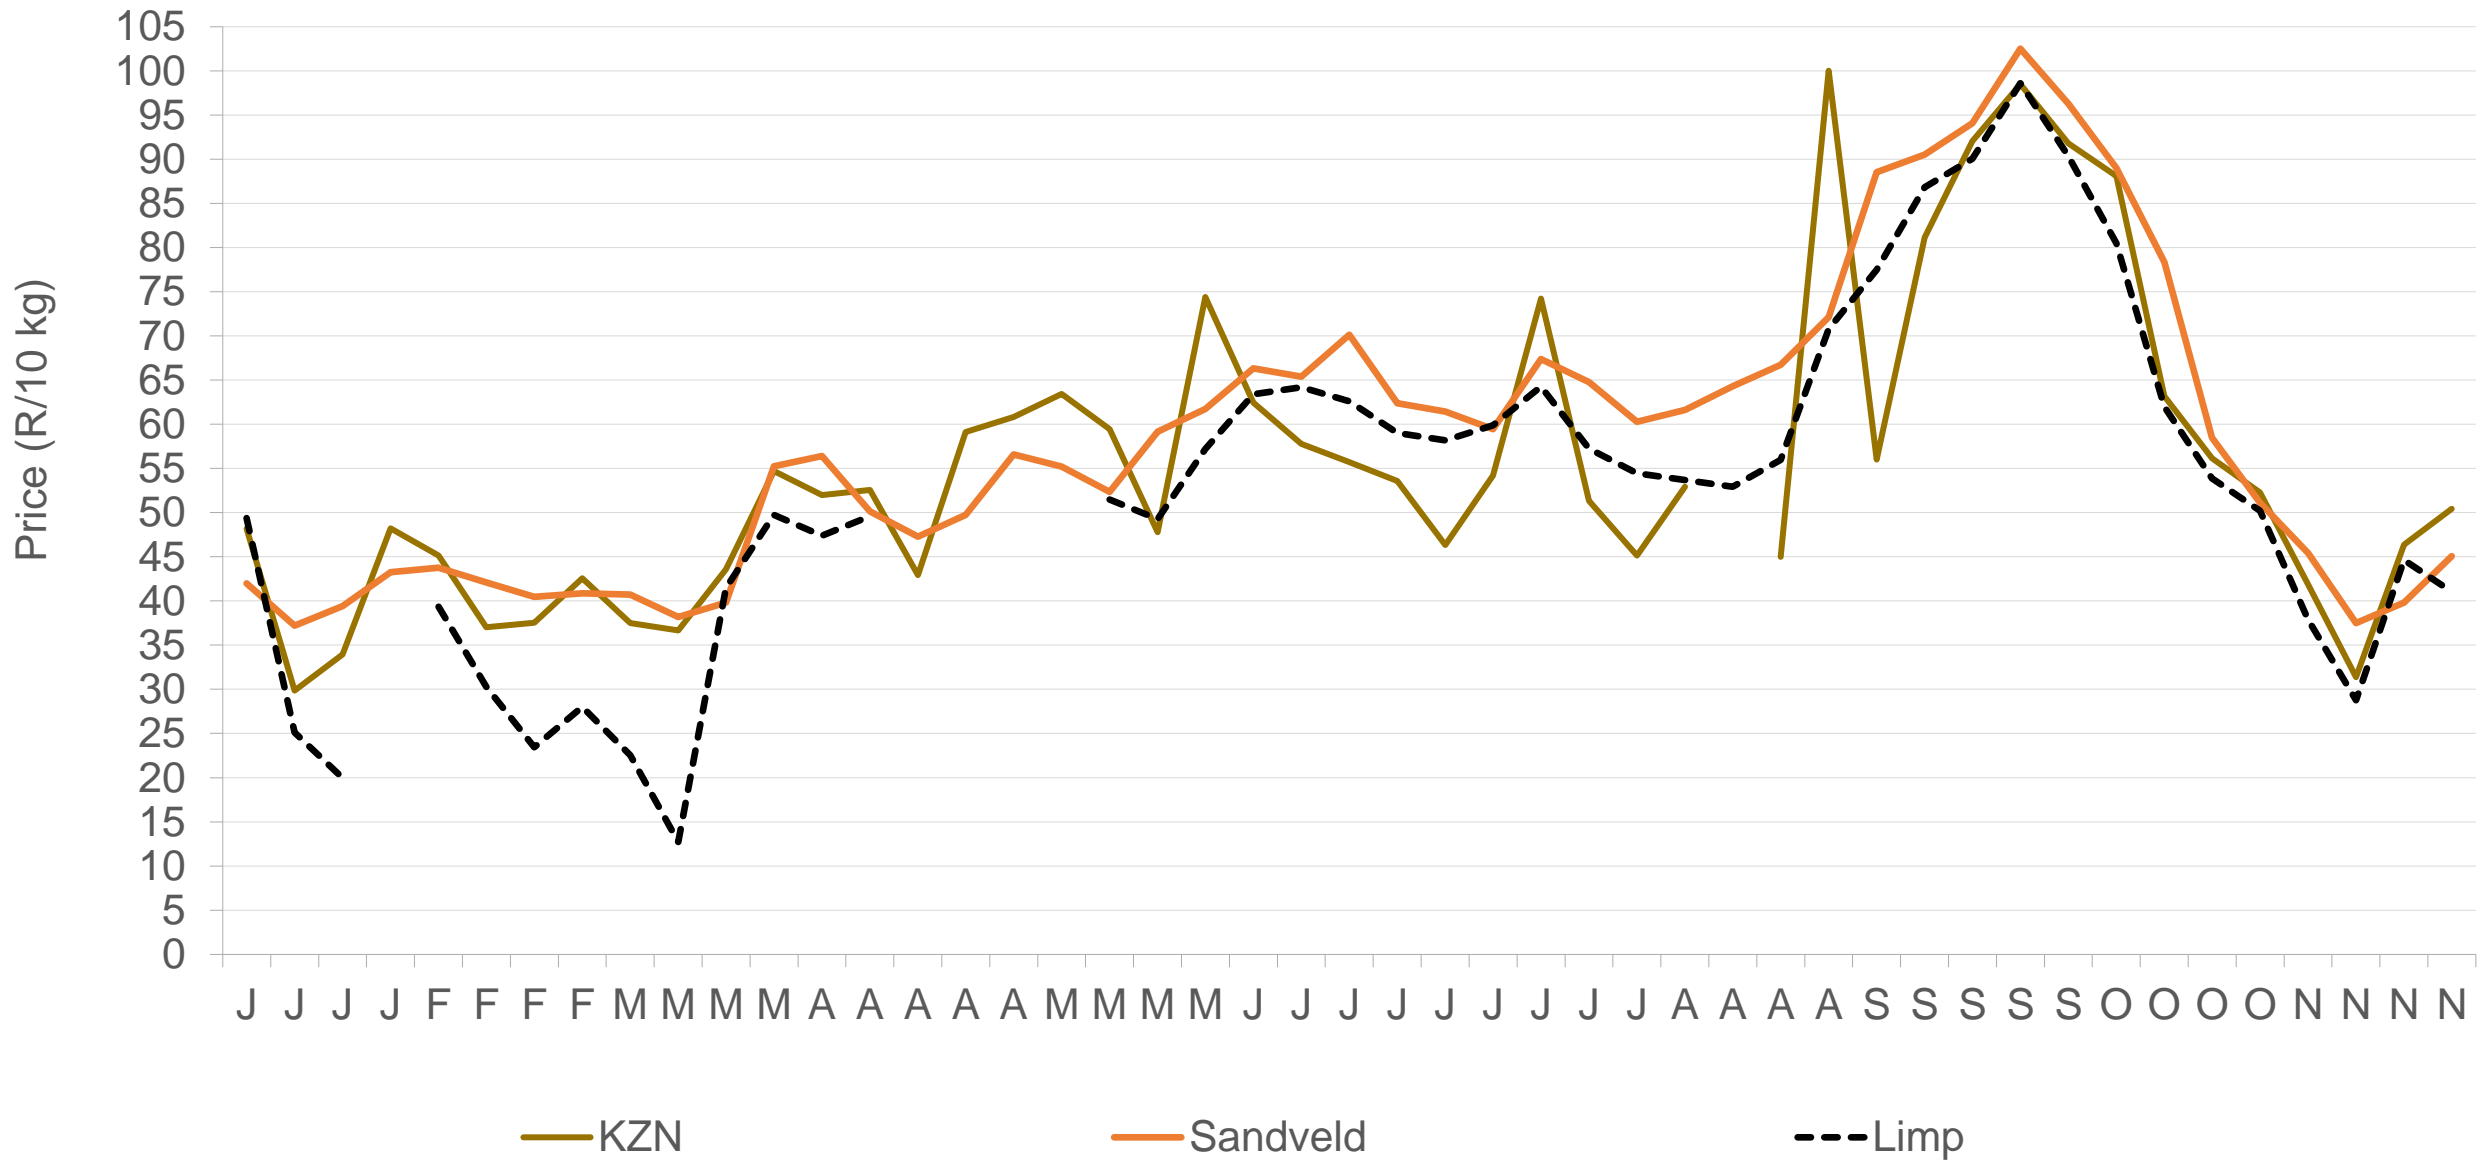

10 KG BAGS

R104
R100
R96
R92
R88
R84
R80
R76
R72
R68
R64
R60
R56
R52
R48
R44
R40
R36
R32
R28
R24
R20
R16
R12
R8
R4
R-

PRICE (R/10 KG)

Stocks Price: all classes

Average Class 1 Medium prices in regions

Limpopo: Amount of 10 kg bags per week sold on FPMs (all classes)

Sold 1.53 million bags more than the 5-year average of the first 48 weeks.

Sandveld: Amount of 10 kg bags per week sold on FPMs (all classes)

Sold 328 958 bags less than the 5-year average of the first 48 weeks.