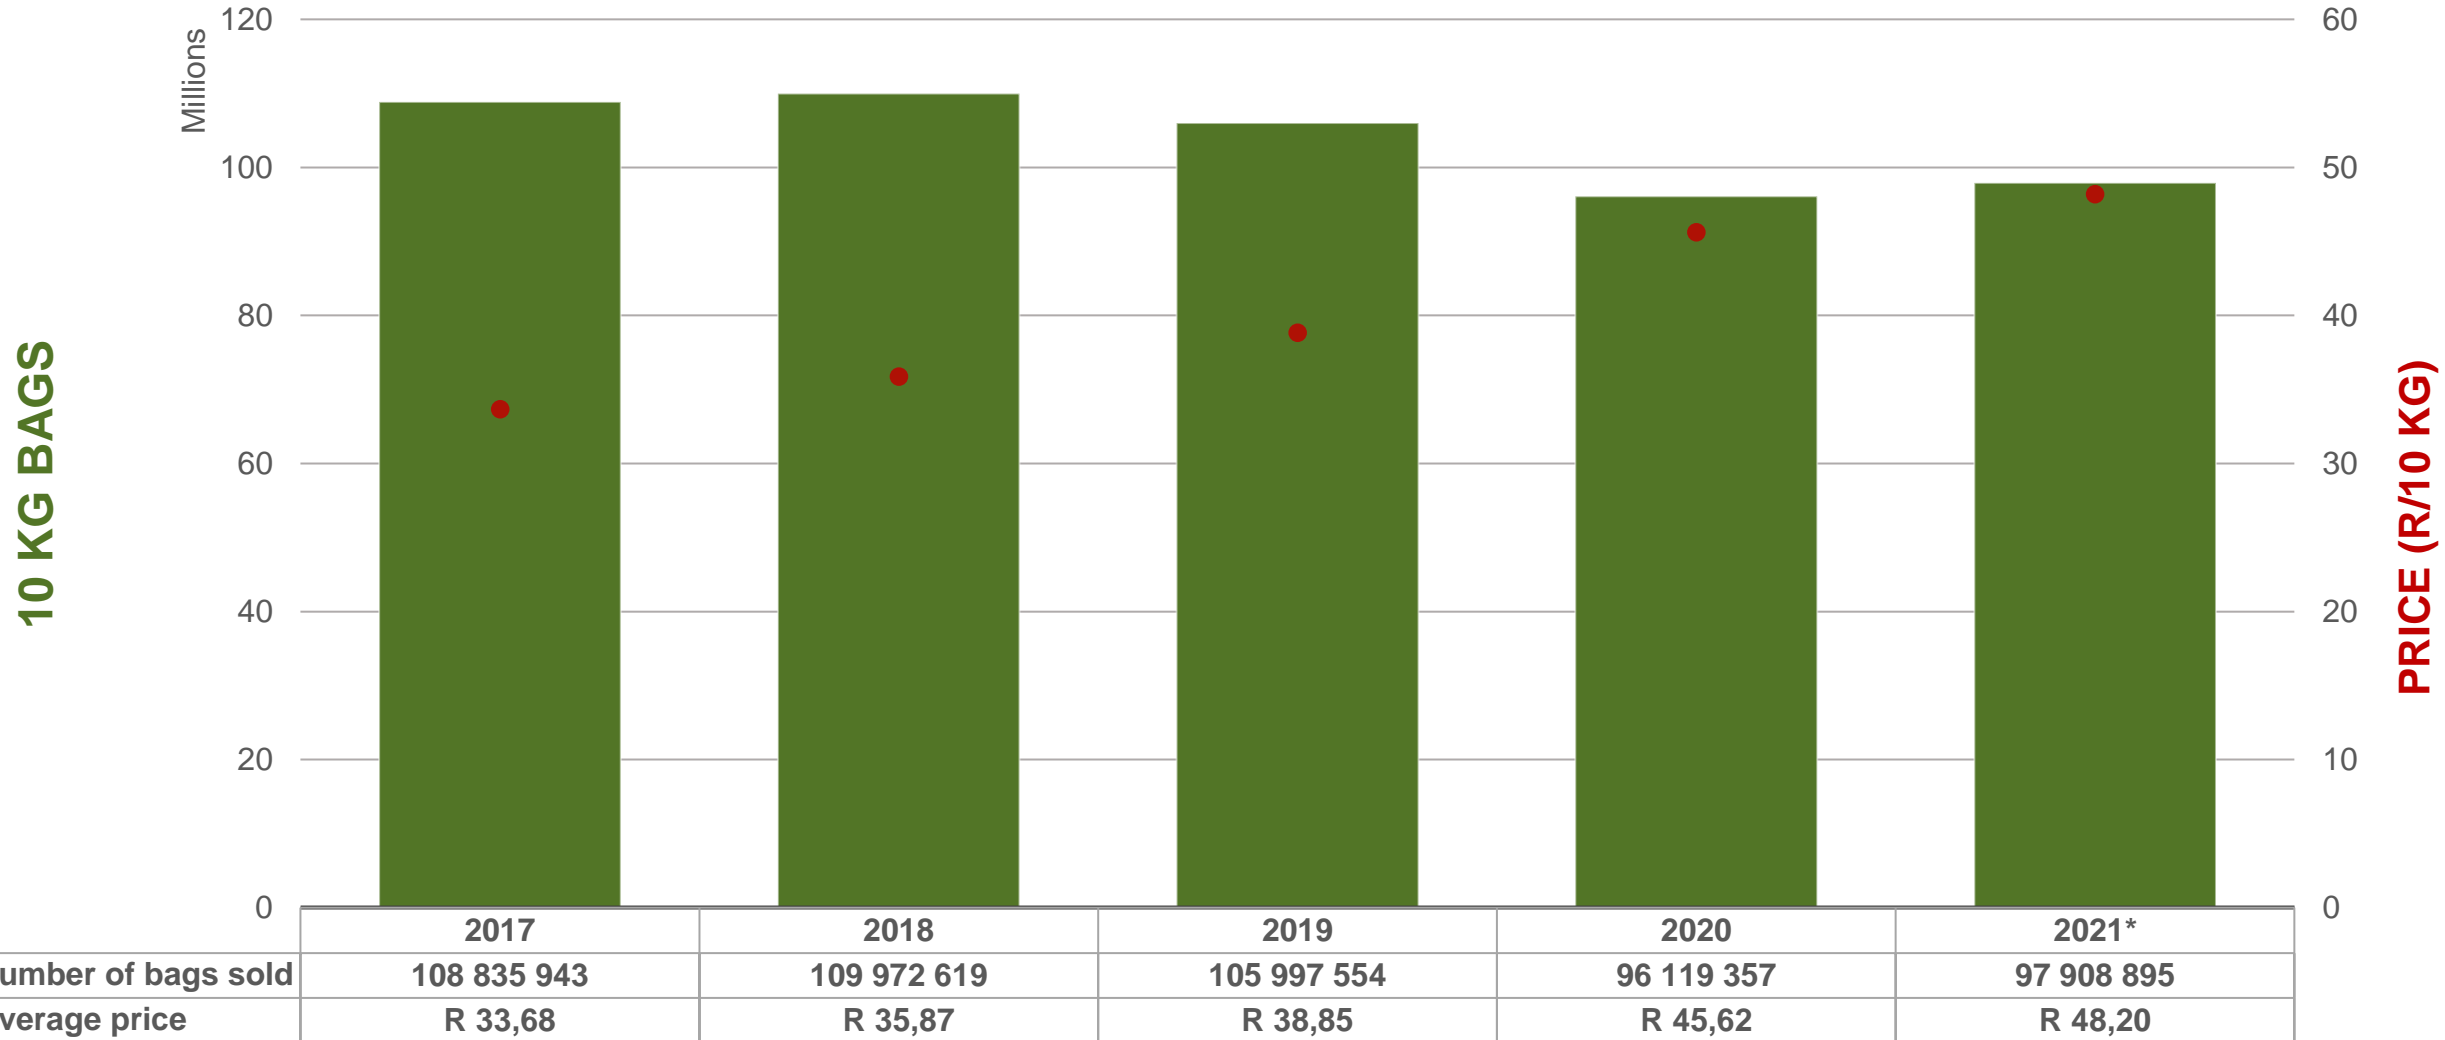

Potatoes
Aartappels SA

Weekly Market Information

03 December 2021

www.potatoes.co.za

Average weekly price – all markets & all classes

| | |
|---------------------|--|
| Weekly price | |
| R41,55 |  2,05% (week on week) |

Cumulative total number of 10 kg bags sold on markets: First 48 weeks of each year

Sold 4.45 million bags less than the **5-year average** (2016 to 2020) of the first 48 weeks

RSA daily Price versus Daily Available stocks (all classes & all sizes)

10 KG BAGS

R104
R100
R96
R92
R88
R84
R80
R76
R72
R68
R64
R60
R56
R52
R48
R44
R40
R36
R32
R28
R24
R20
R16
R12
R8
R4
R-

PRICE (R/10 KG)

Stocks Price: all classes

Average Class 1 Medium prices in regions

Limpopo: Amount of 10 kg bags per week sold on FPMs (all classes)

Sold 1.53 million bags more than the 5-year average of the first 48 weeks.

Sandveld: Amount of 10 kg bags per week sold on FPMs (all classes)

Sold 328 958 bags less than the 5-year average of the first 48 weeks.