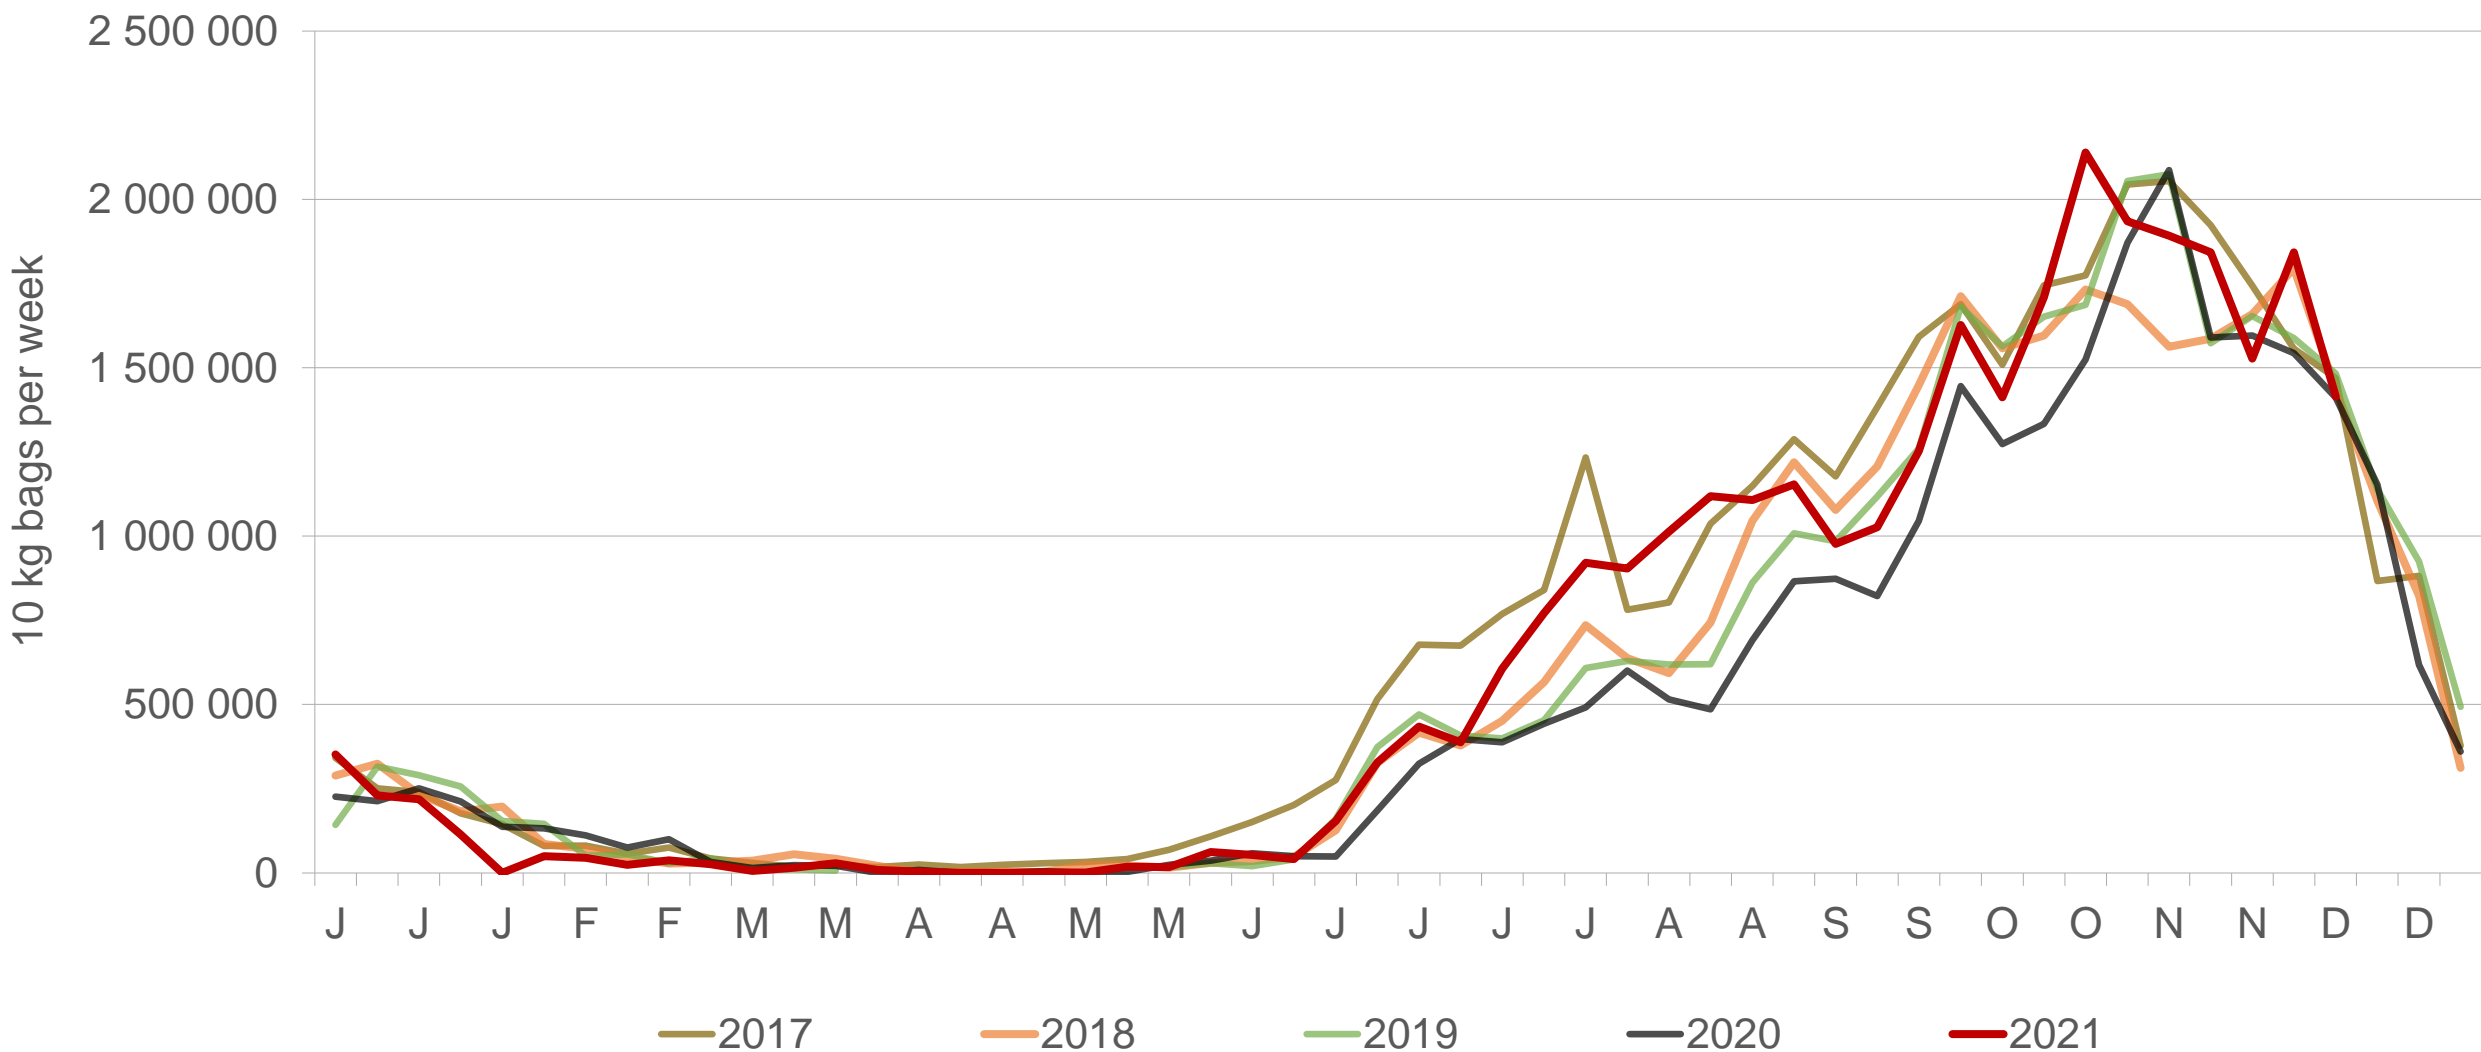

Limpopo: Amount of 10 kg bags per week sold on FPMs (all classes)

Sold 1.55 million bags more than the 5-year average of the first 49 weeks.