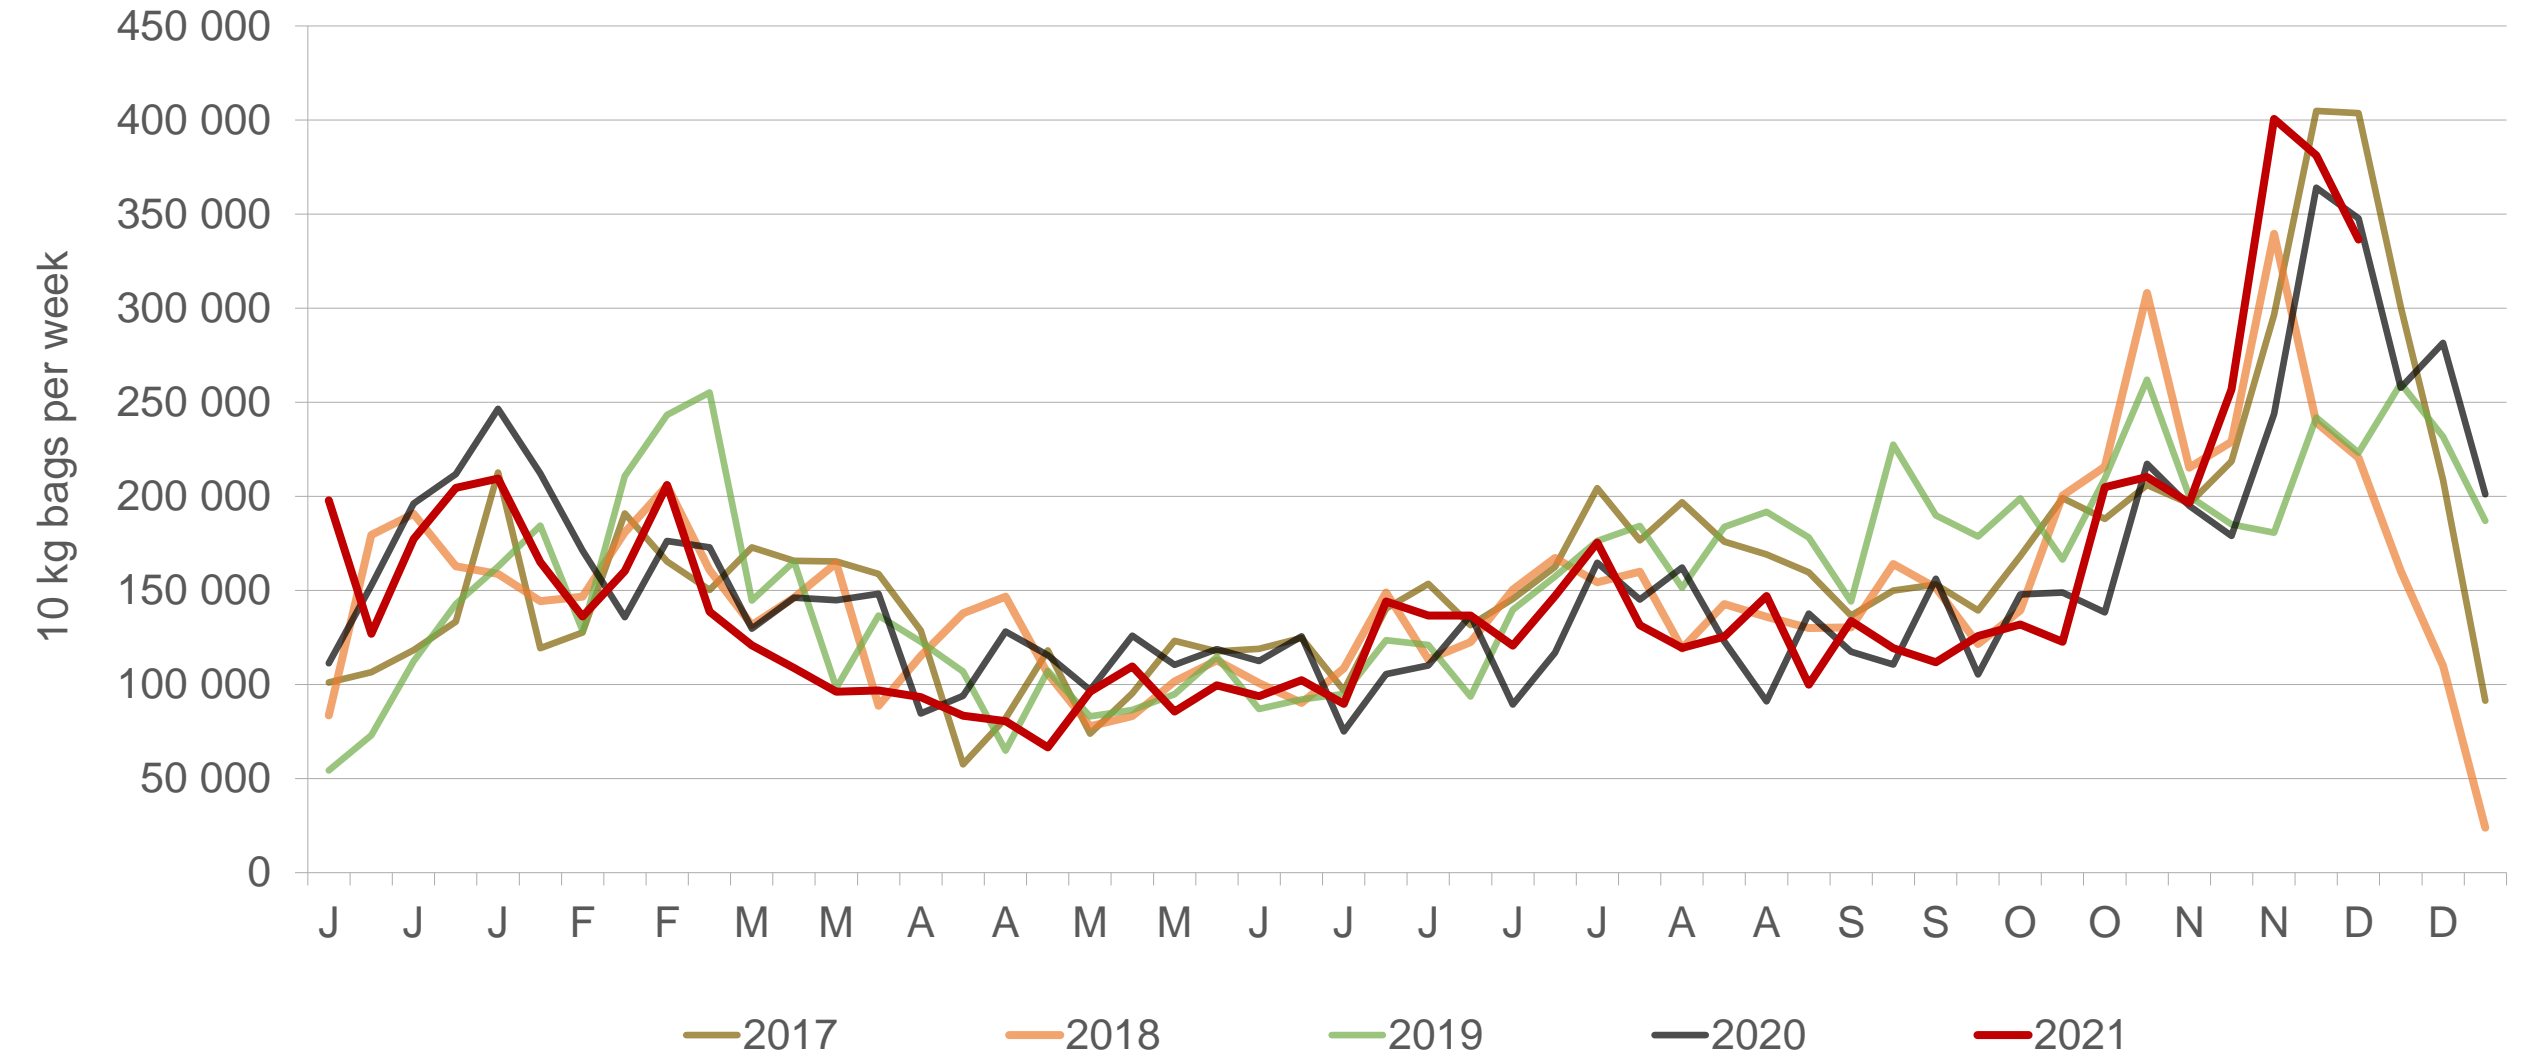

Sandveld: Amount of 10 kg bags per week sold on FPMs (all classes)

Sold 296 021 bags less than the 5-year average of the first 49 weeks.