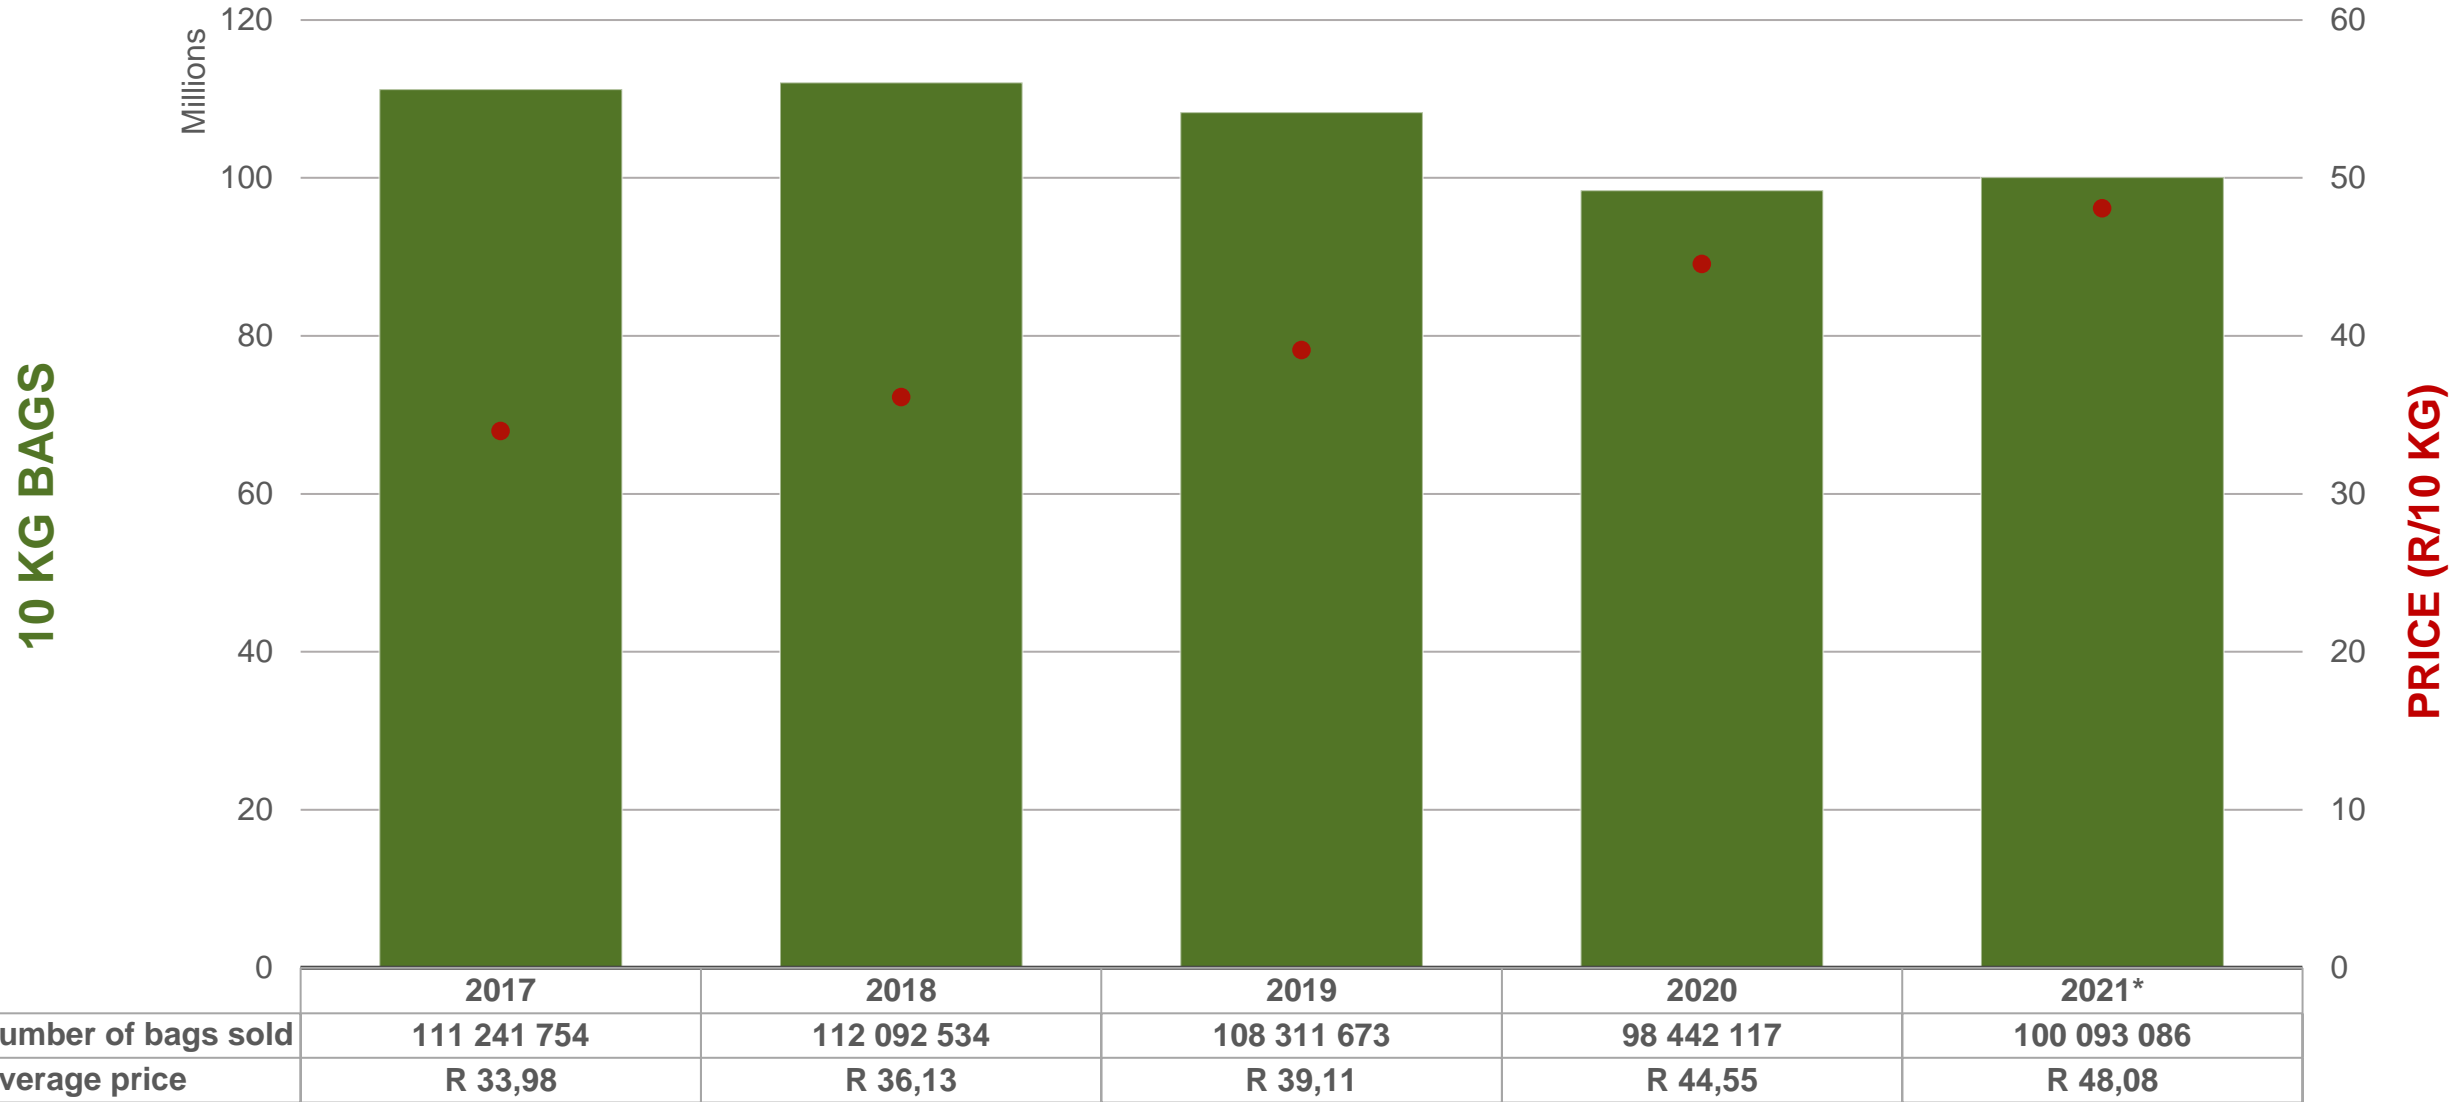

# Cumulative total number of 10 kg bags sold on markets: First 49 weeks of each year

Sold 4.55 million bags less than the **5-year average** (2016 to 2020) of the first 49 weeks