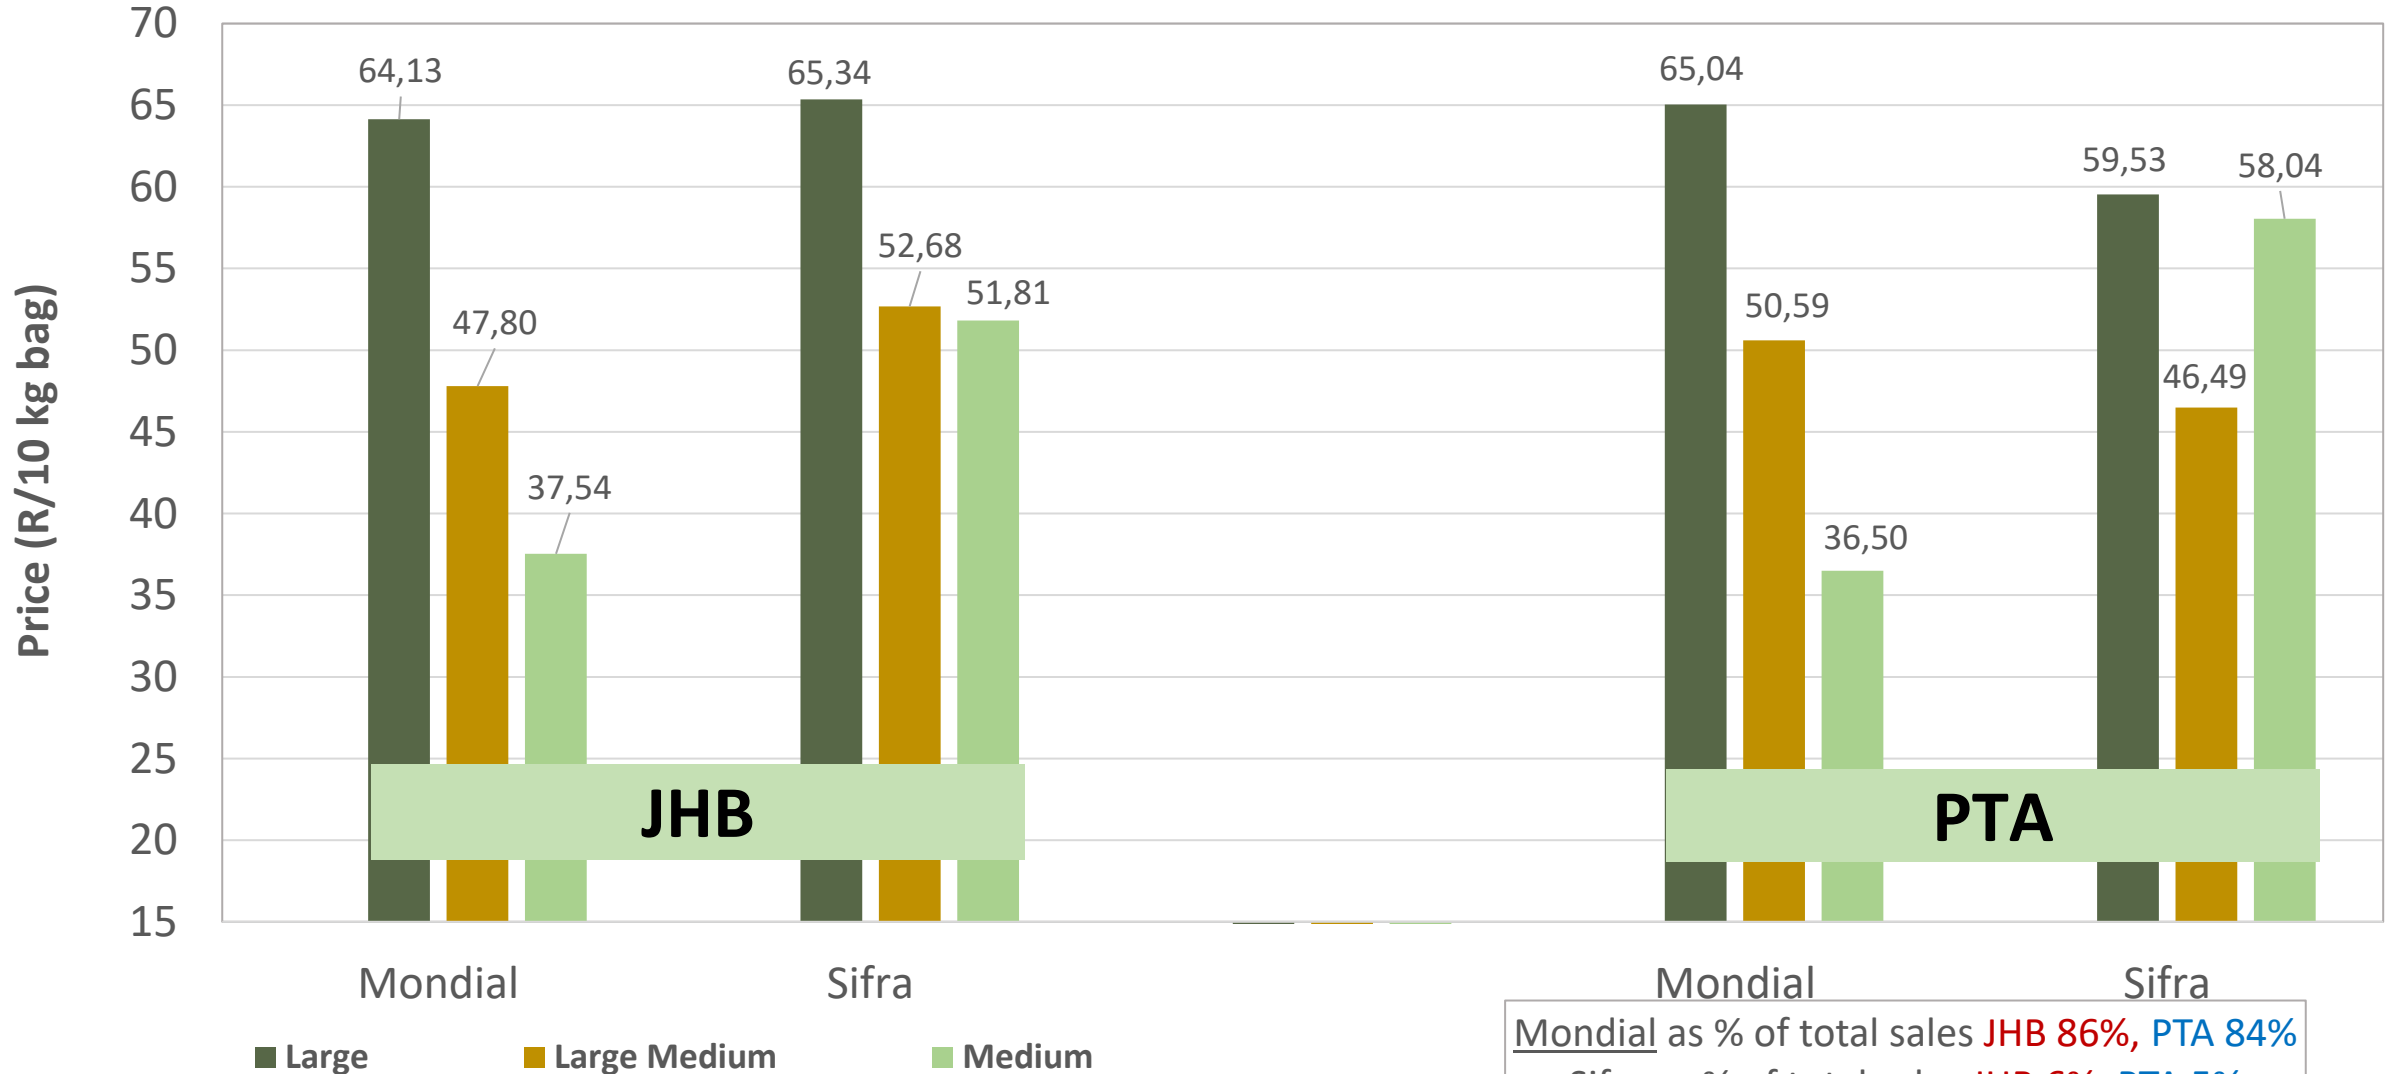

# Sandveld: Amount of 10 kg bags per week sold on FPMs (all classes)

Sold 296 021 bags less than the 5-year average of the first 49 weeks.

# KwaZulu-Natal: Amount of 10 kg bags per week sold on FPMs (all classes)

Sold 99 424 bags more than the **5-year average** of the first 49 weeks.

# PTA & JHB markets: Average Prices - Different Sizes (only 10 kg bags)

Mondial as % of total sales JHB 86%, PTA 84%  
 Sifra as % of total sales JHB 6%, PTA 5%