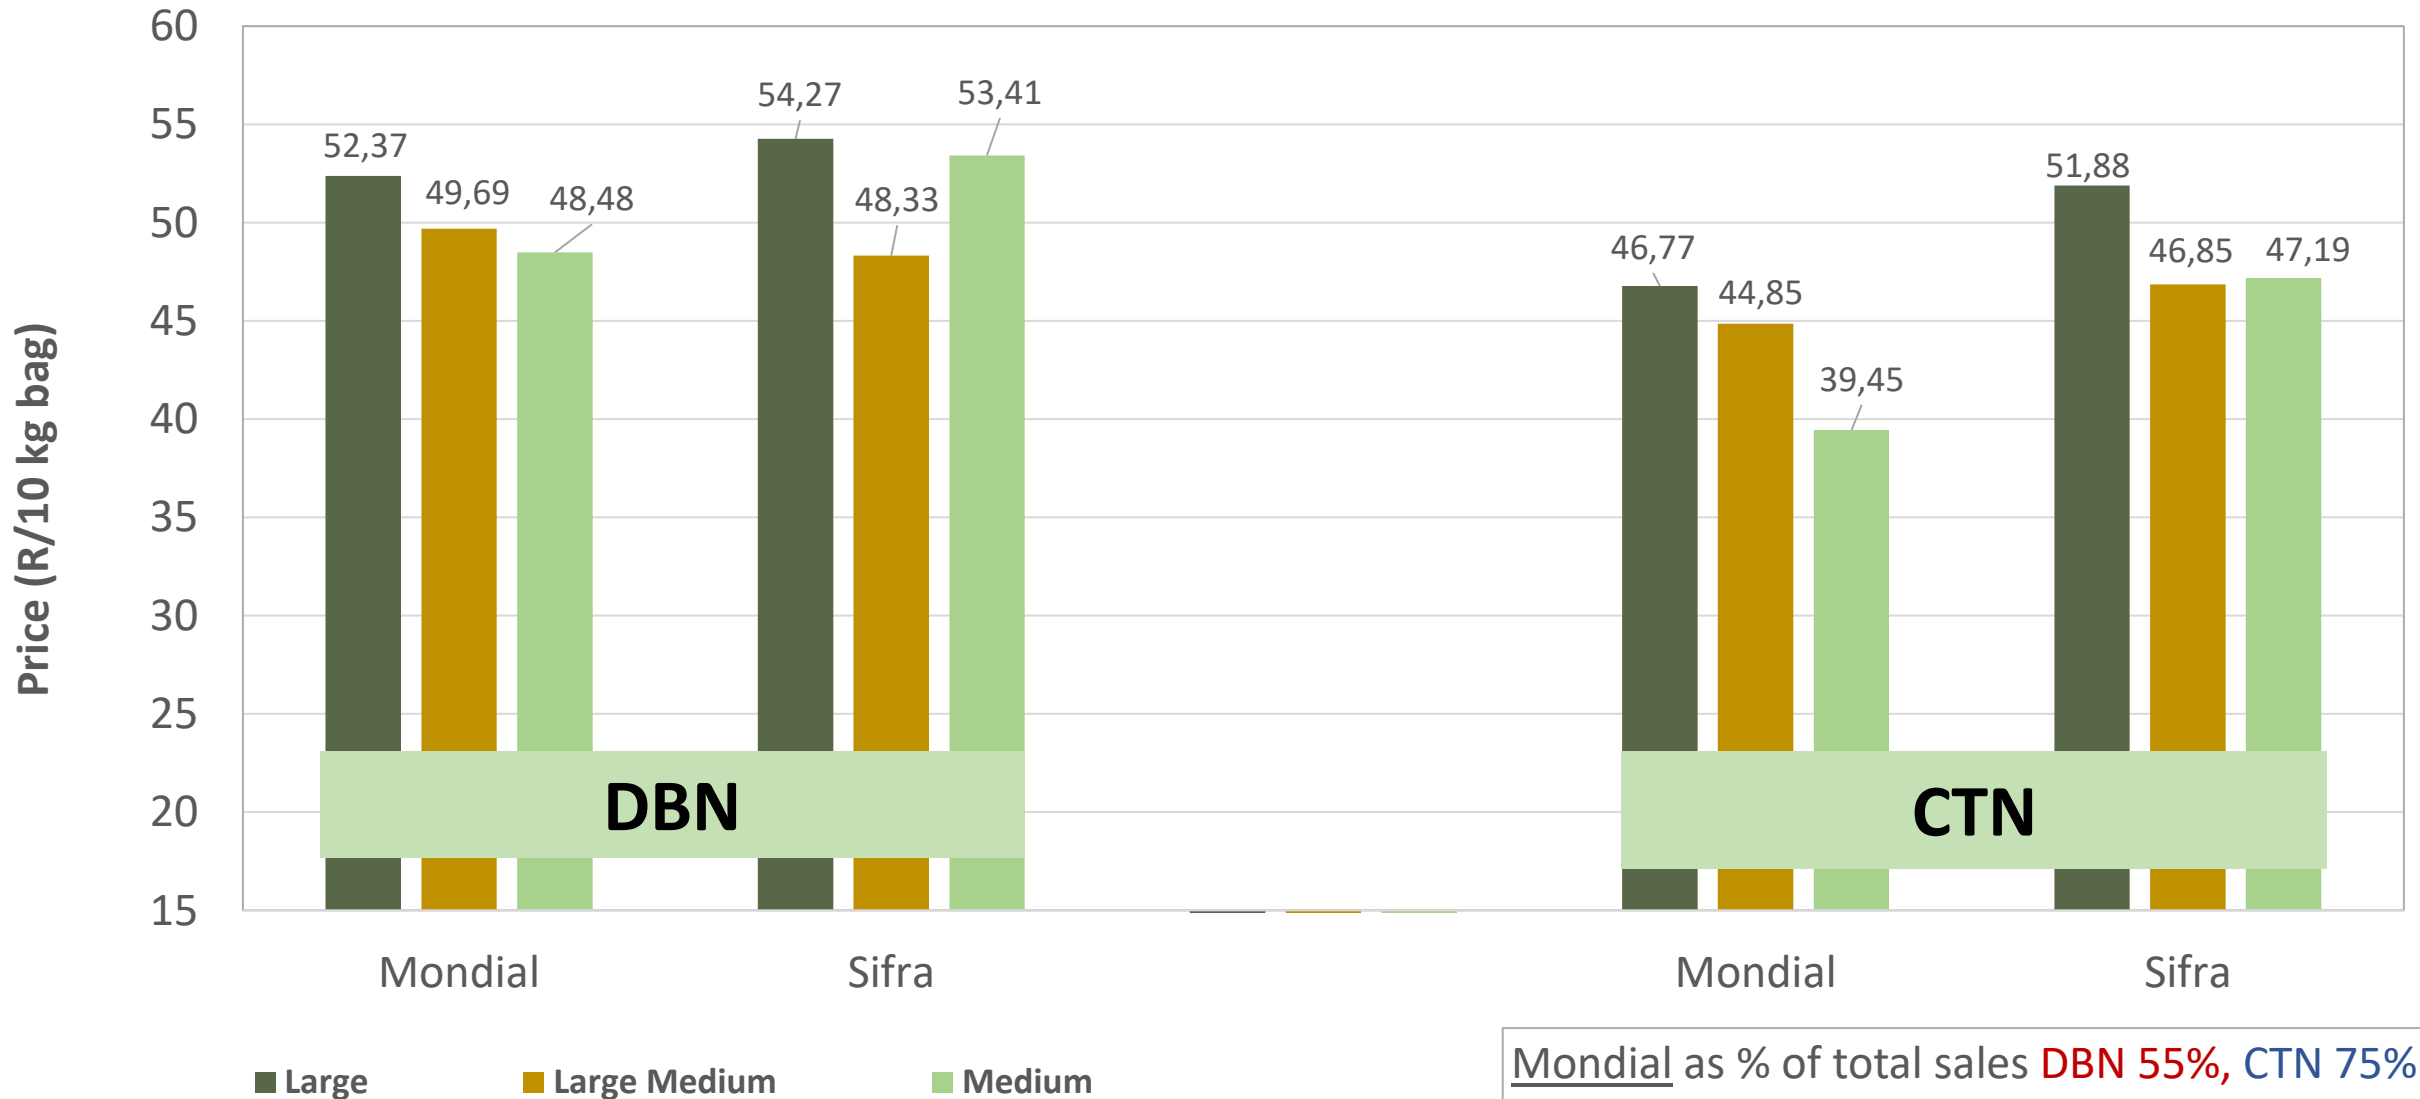

DBN & CTN markets: Average Prices - Different Sizes (only 10 kg bags)

Mondial as % of total sales DBN 55%, CTN 75%
Sifra as % of total sales DBN 14%, CTN 9%