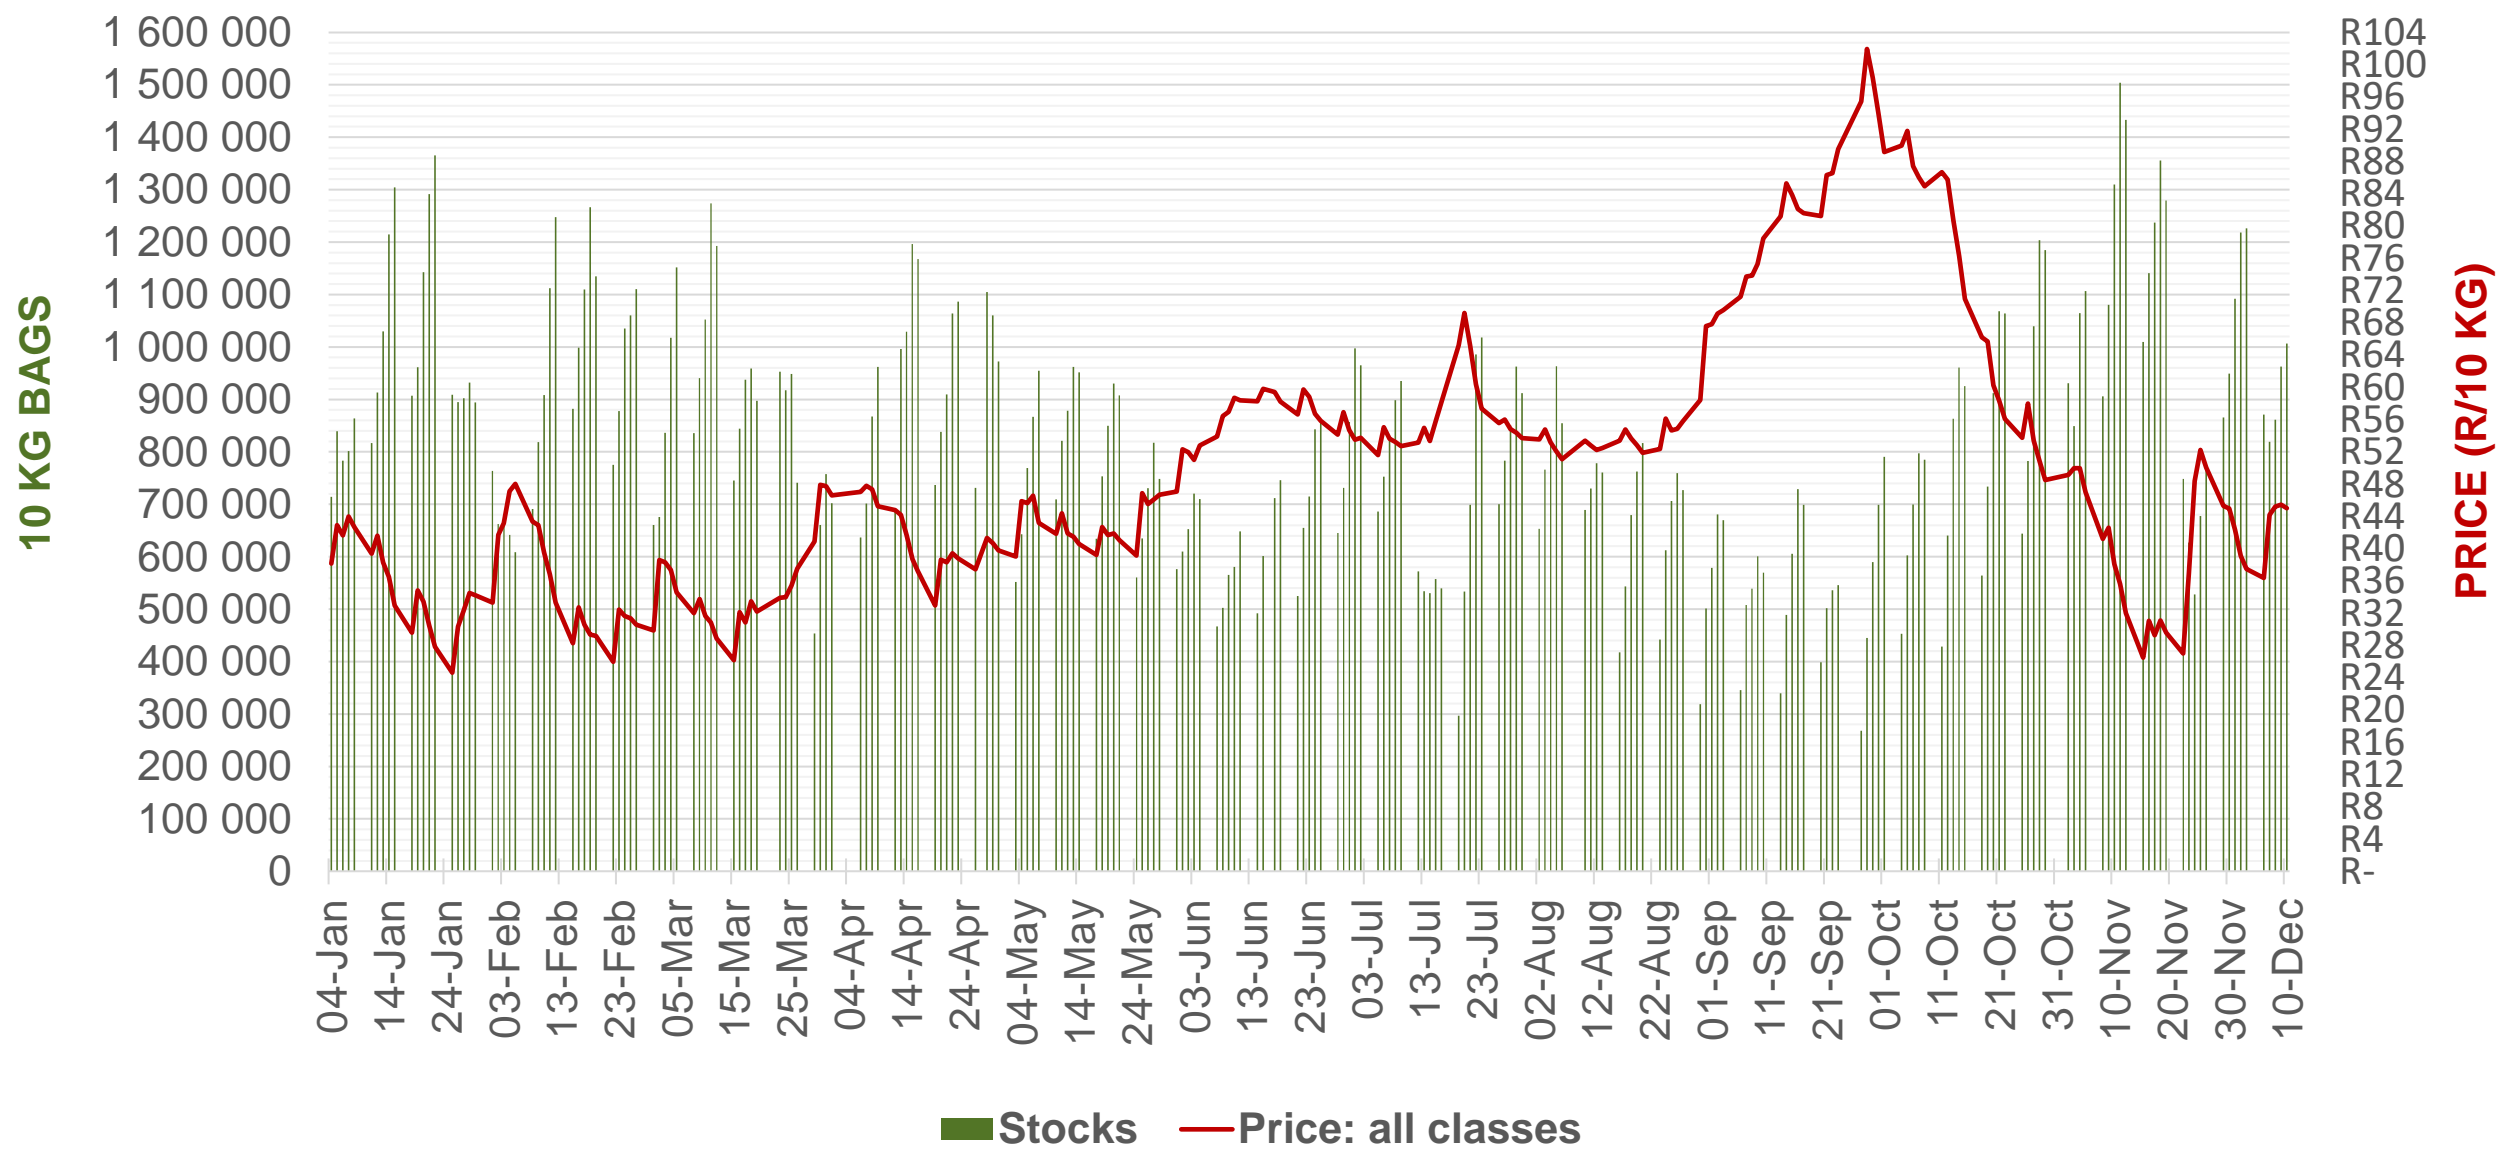

RSA daily Price versus Daily Available stocks (all classes & all sizes)