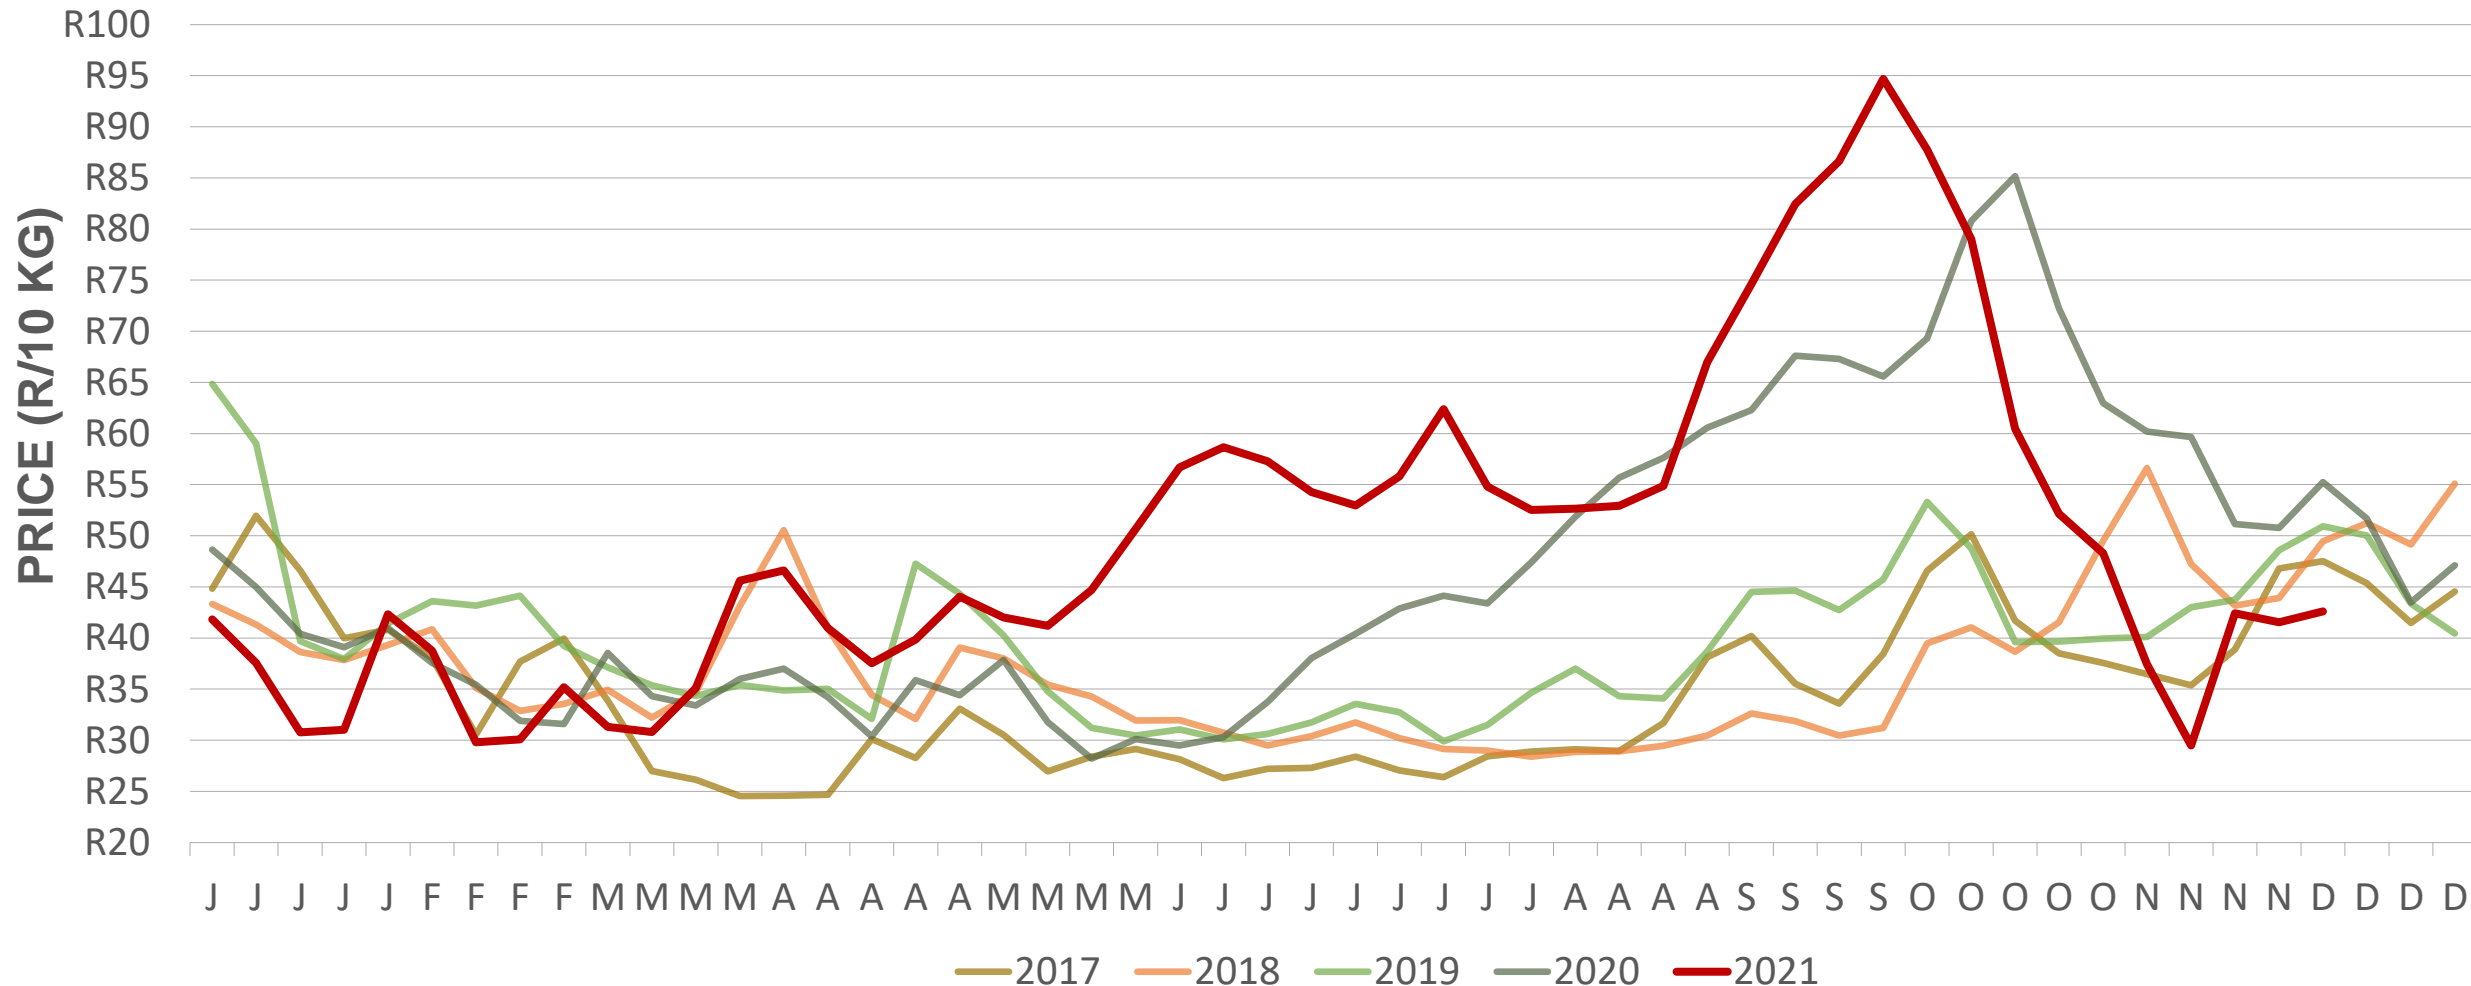

# Average weekly price – all markets & all classes

<b>Weekly price</b>	
R42,61	 2,55% (week on week)

# Cumulative total number of 10 kg bags sold on markets: First 49 weeks of each year

Sold 4.55 million bags less than the **5-year average** (2016 to 2020) of the first 49 weeks