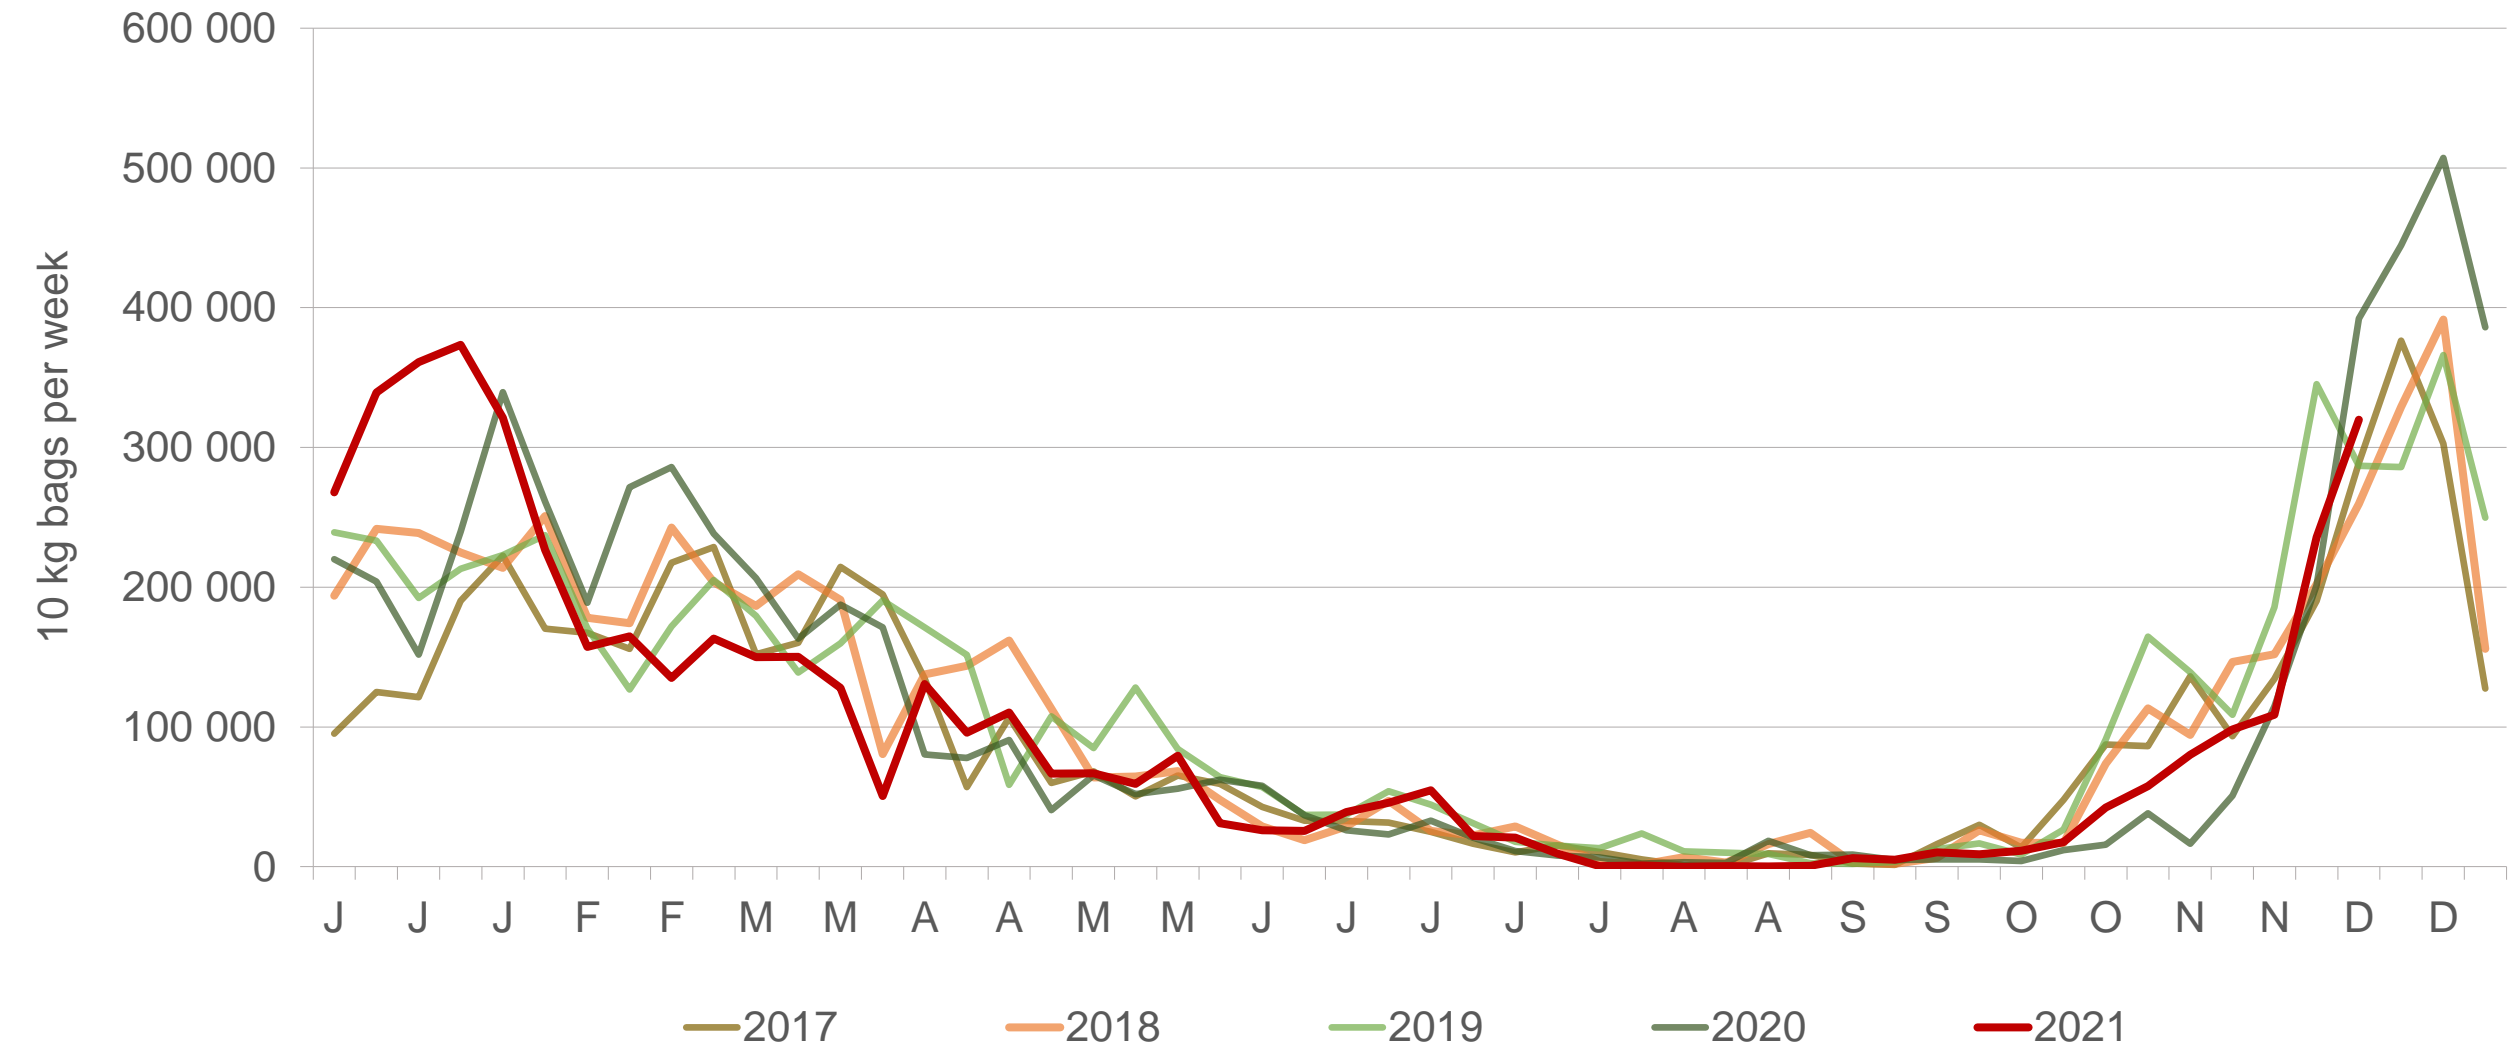

KwaZulu-Natal: Amount of 10 kg bags per week sold on FPMs (all classes)

Sold 99 424 bags more than the **5-year average** of the first 49 weeks.