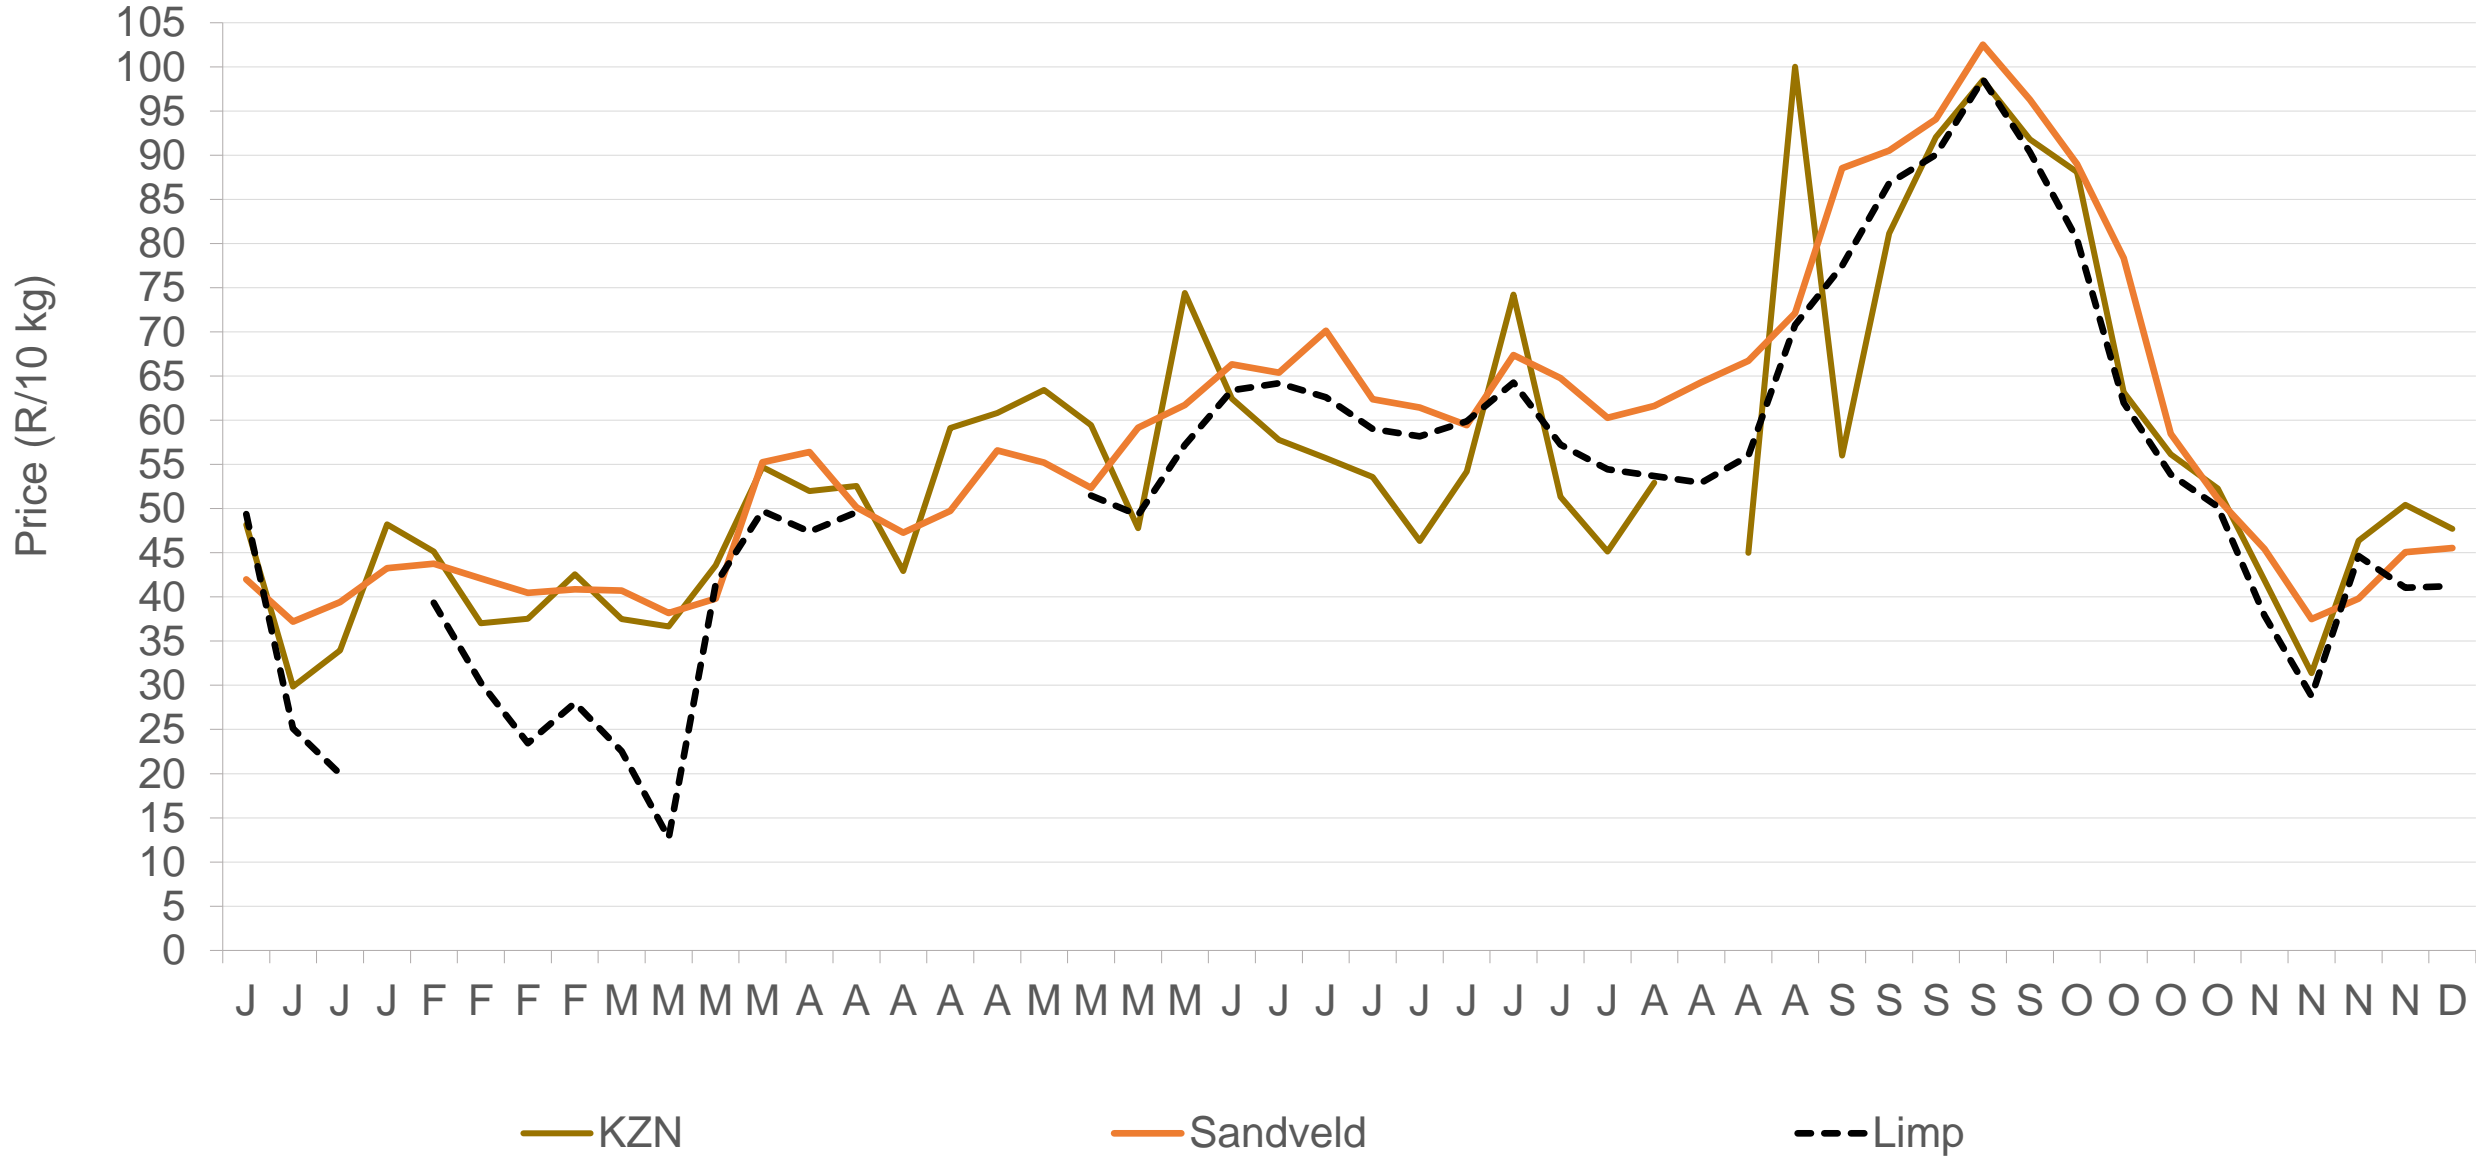

Average Class 1 Medium prices in regions