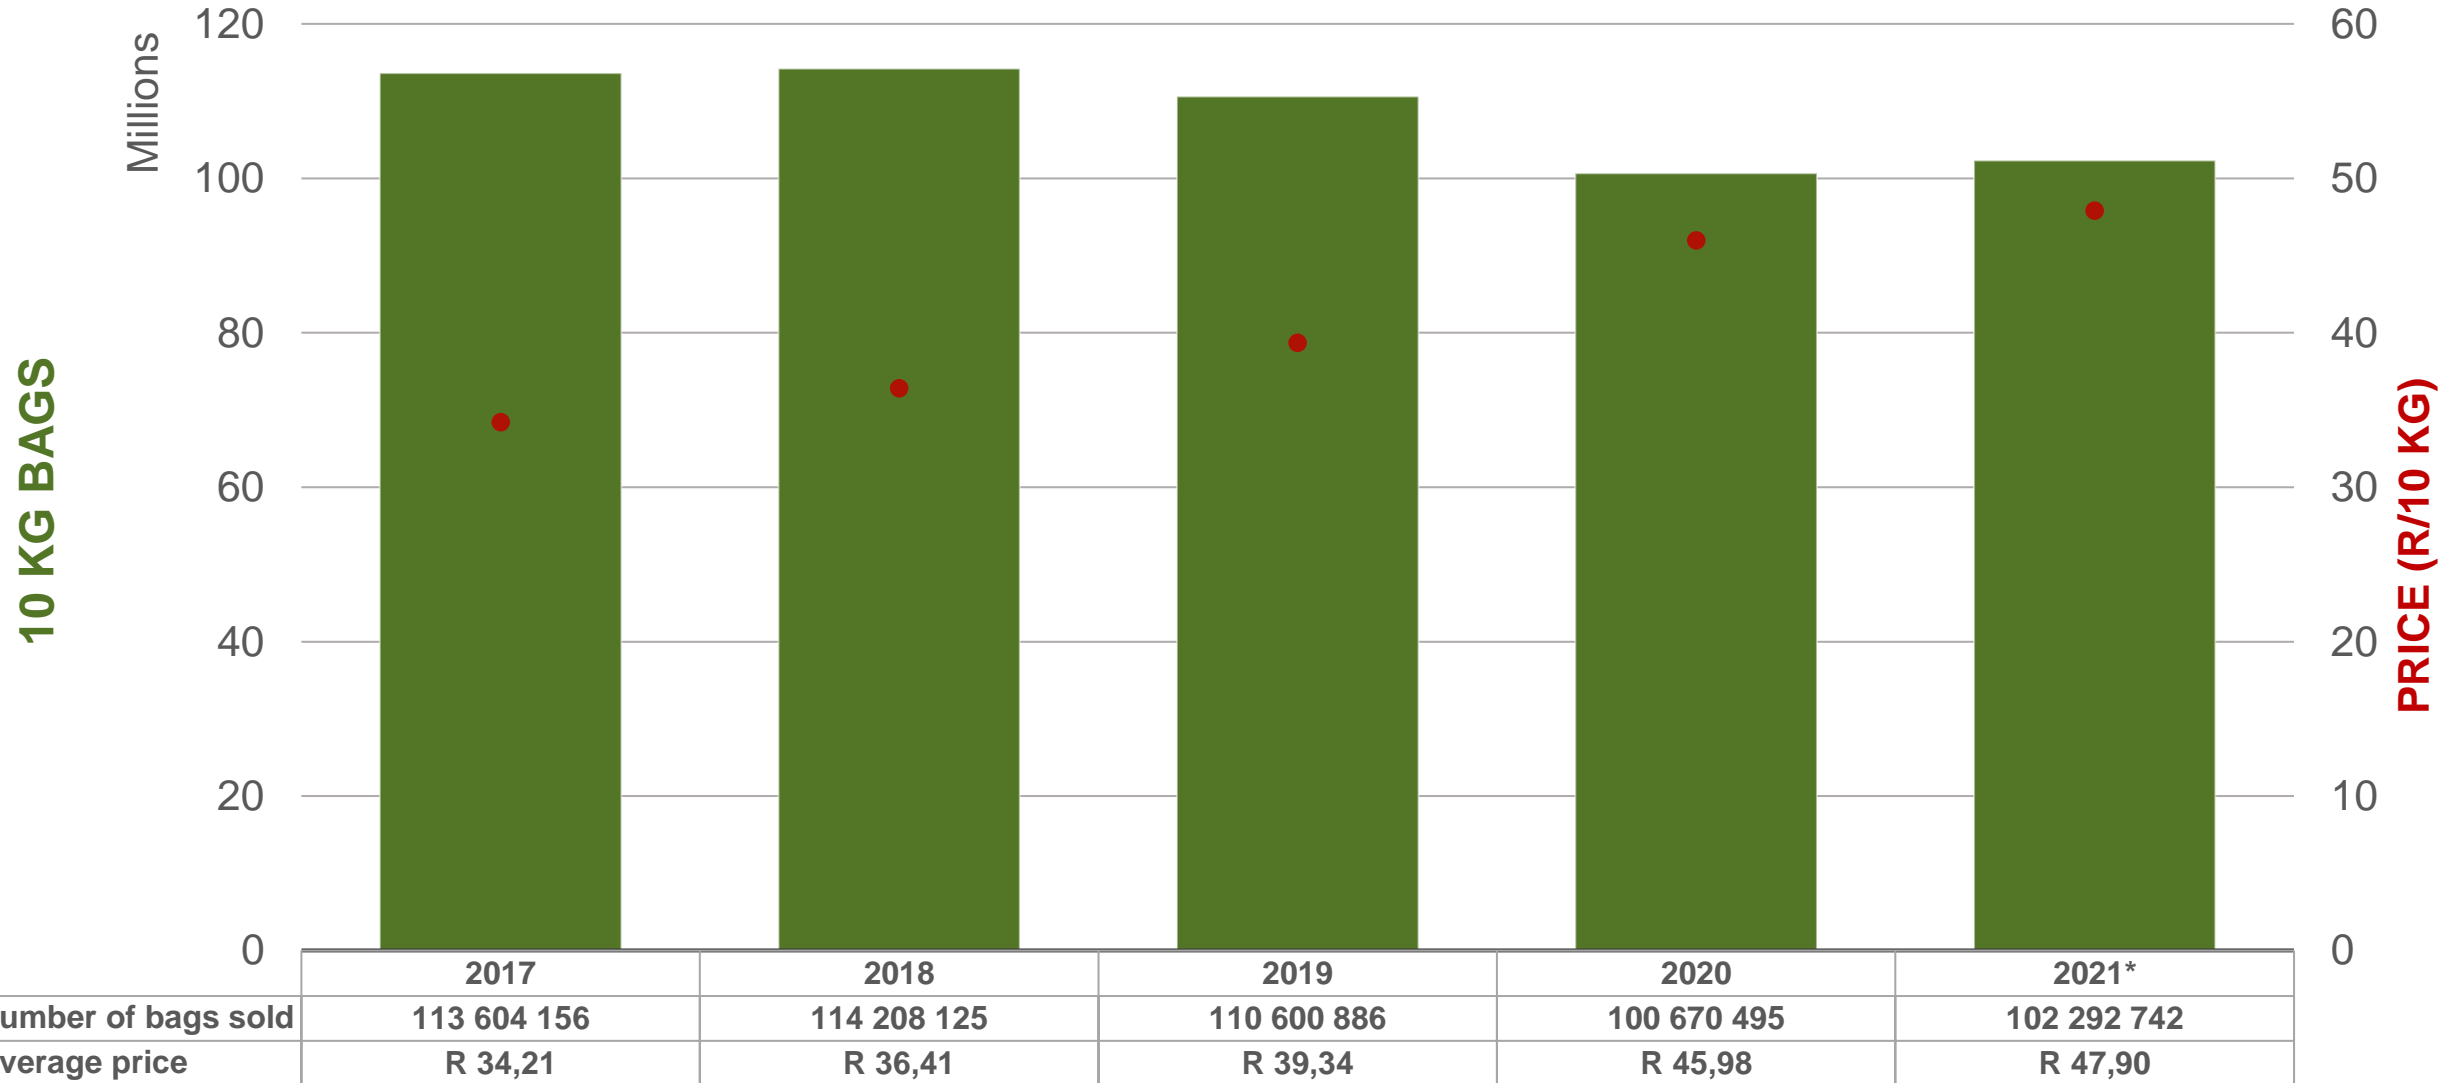

Potatoes
Aartappels SA

Weekly Market Information
17 December 2021

www.potatoes.co.za

Average weekly price – all markets & all classes

Weekly price	
R39,92	 6,31% (week on week)

Cumulative total number of 10 kg bags sold on markets: First 50 weeks of each year

Sold 4.60 million bags less than the **5-year average** (2016 to 2020) of the first 50 weeks

RSA daily Price versus Daily Available stocks (all classes & all sizes)

Average Class 1 Medium prices in regions

Limpopo: Amount of 10 kg bags per week sold on FPMs (all classes)

Sold 1.47 million bags more than the 5-year average of the first 50 weeks.

KwaZulu-Natal: Amount of 10 kg bags per week sold on FPMs (all classes)

Sold 96 932 bags more than the **5-year average** of the first 50 weeks.

Sandveld: Amount of 10 kg bags per week sold on FPMs (all classes)

Sold 193 897 bags less than the **5-year average** of the first 50 weeks.