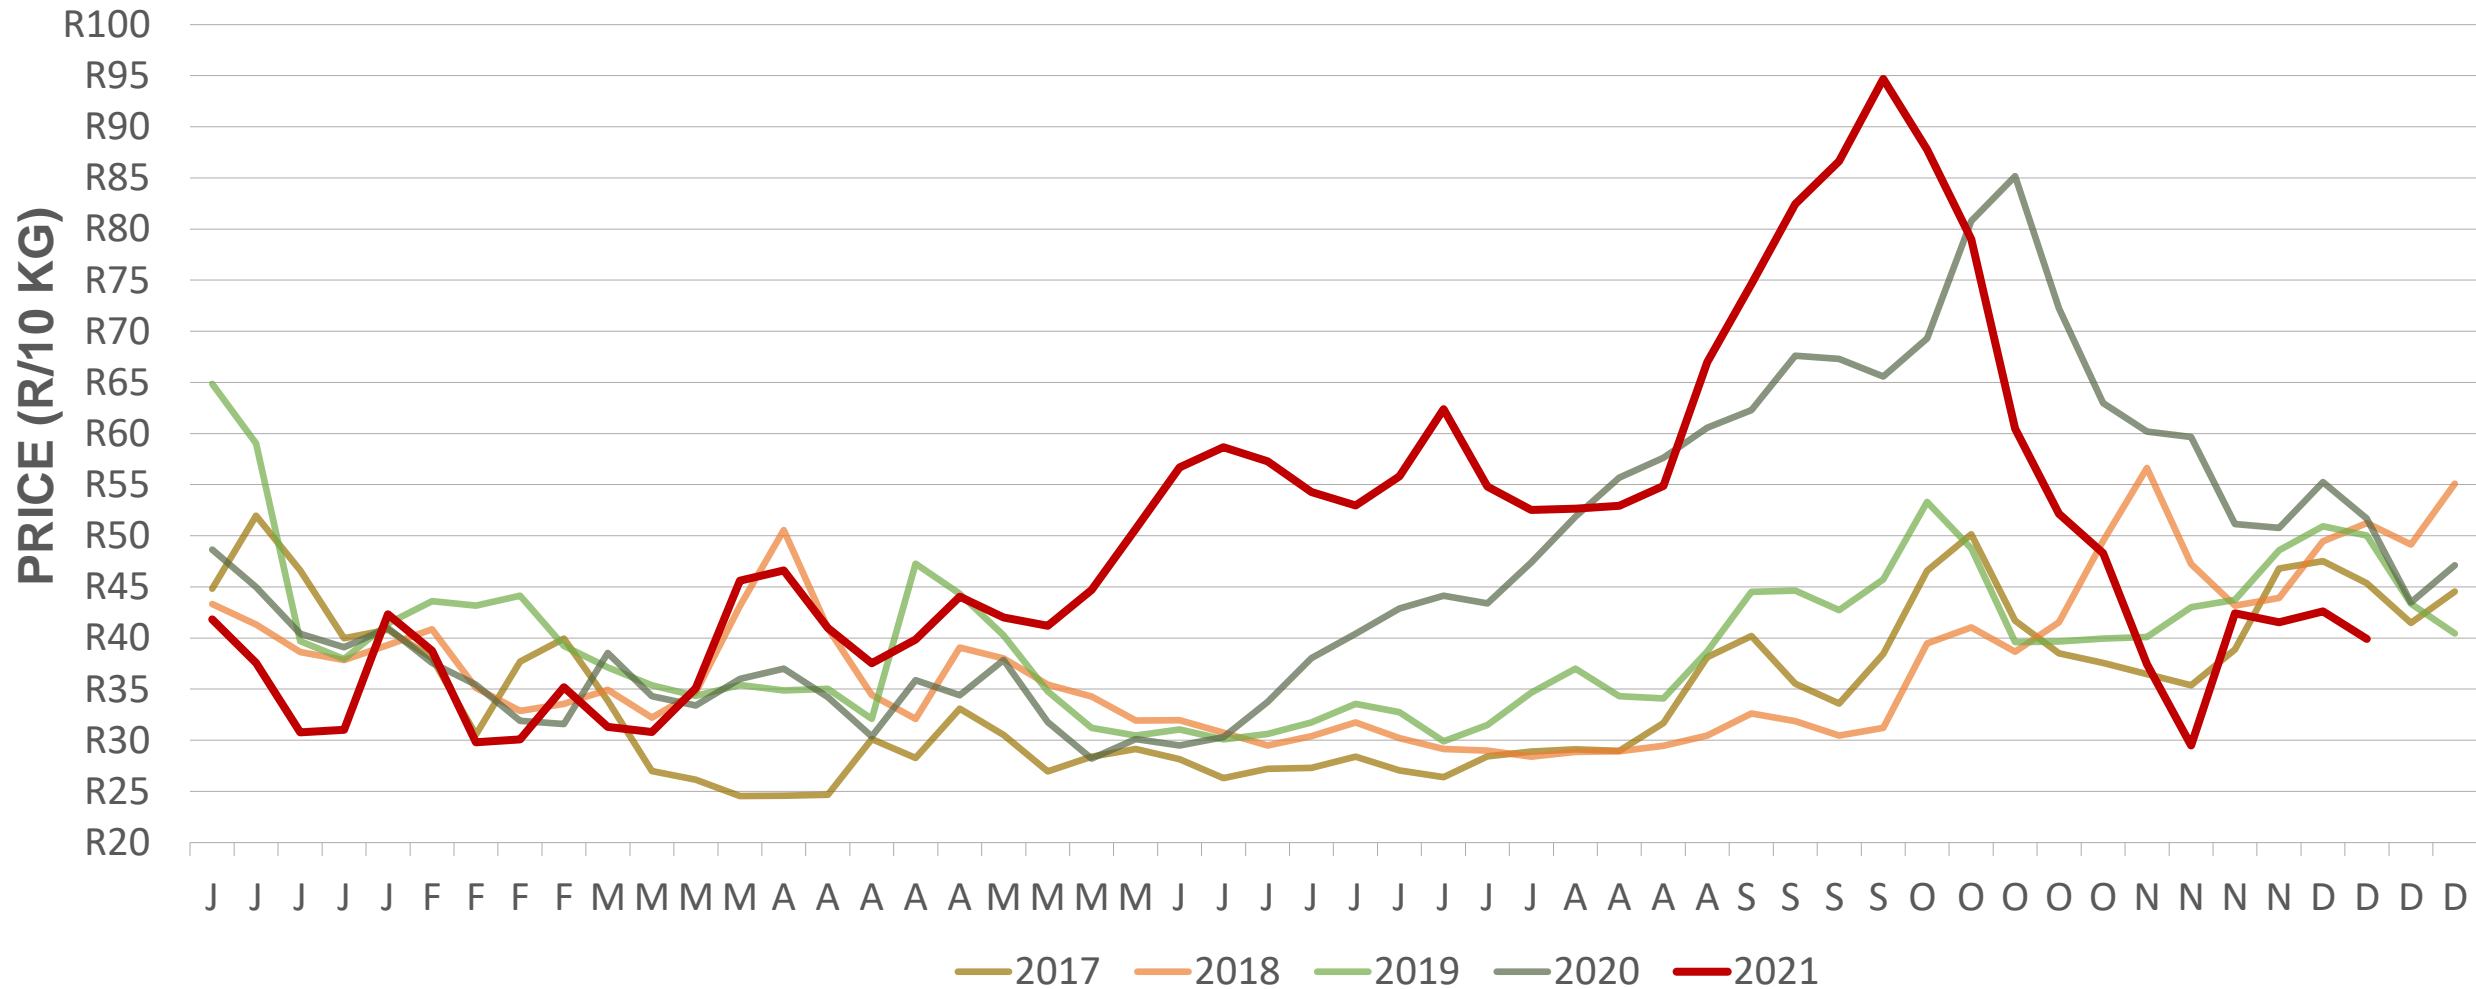

Potatoes
Aartappels SA

Weekly Market Information
17 December 2021

www.potatoes.co.za

Average weekly price – all markets & all classes

Weekly price	
R39,92	 6,31% (week on week)

Cumulative total number of 10 kg bags sold on markets: First 50 weeks of each year

Sold 4.60 million bags less than the **5-year average** (2016 to 2020) of the first 50 weeks

RSA daily Price versus Daily Available stocks (all classes & all sizes)

Average Class 1 Medium prices in regions

Limpopo: Amount of 10 kg bags per week sold on FPMs (all classes)

Sold 1.47 million bags more than the 5-year average of the first 50 weeks.

KwaZulu-Natal: Amount of 10 kg bags per week sold on FPMs (all classes)