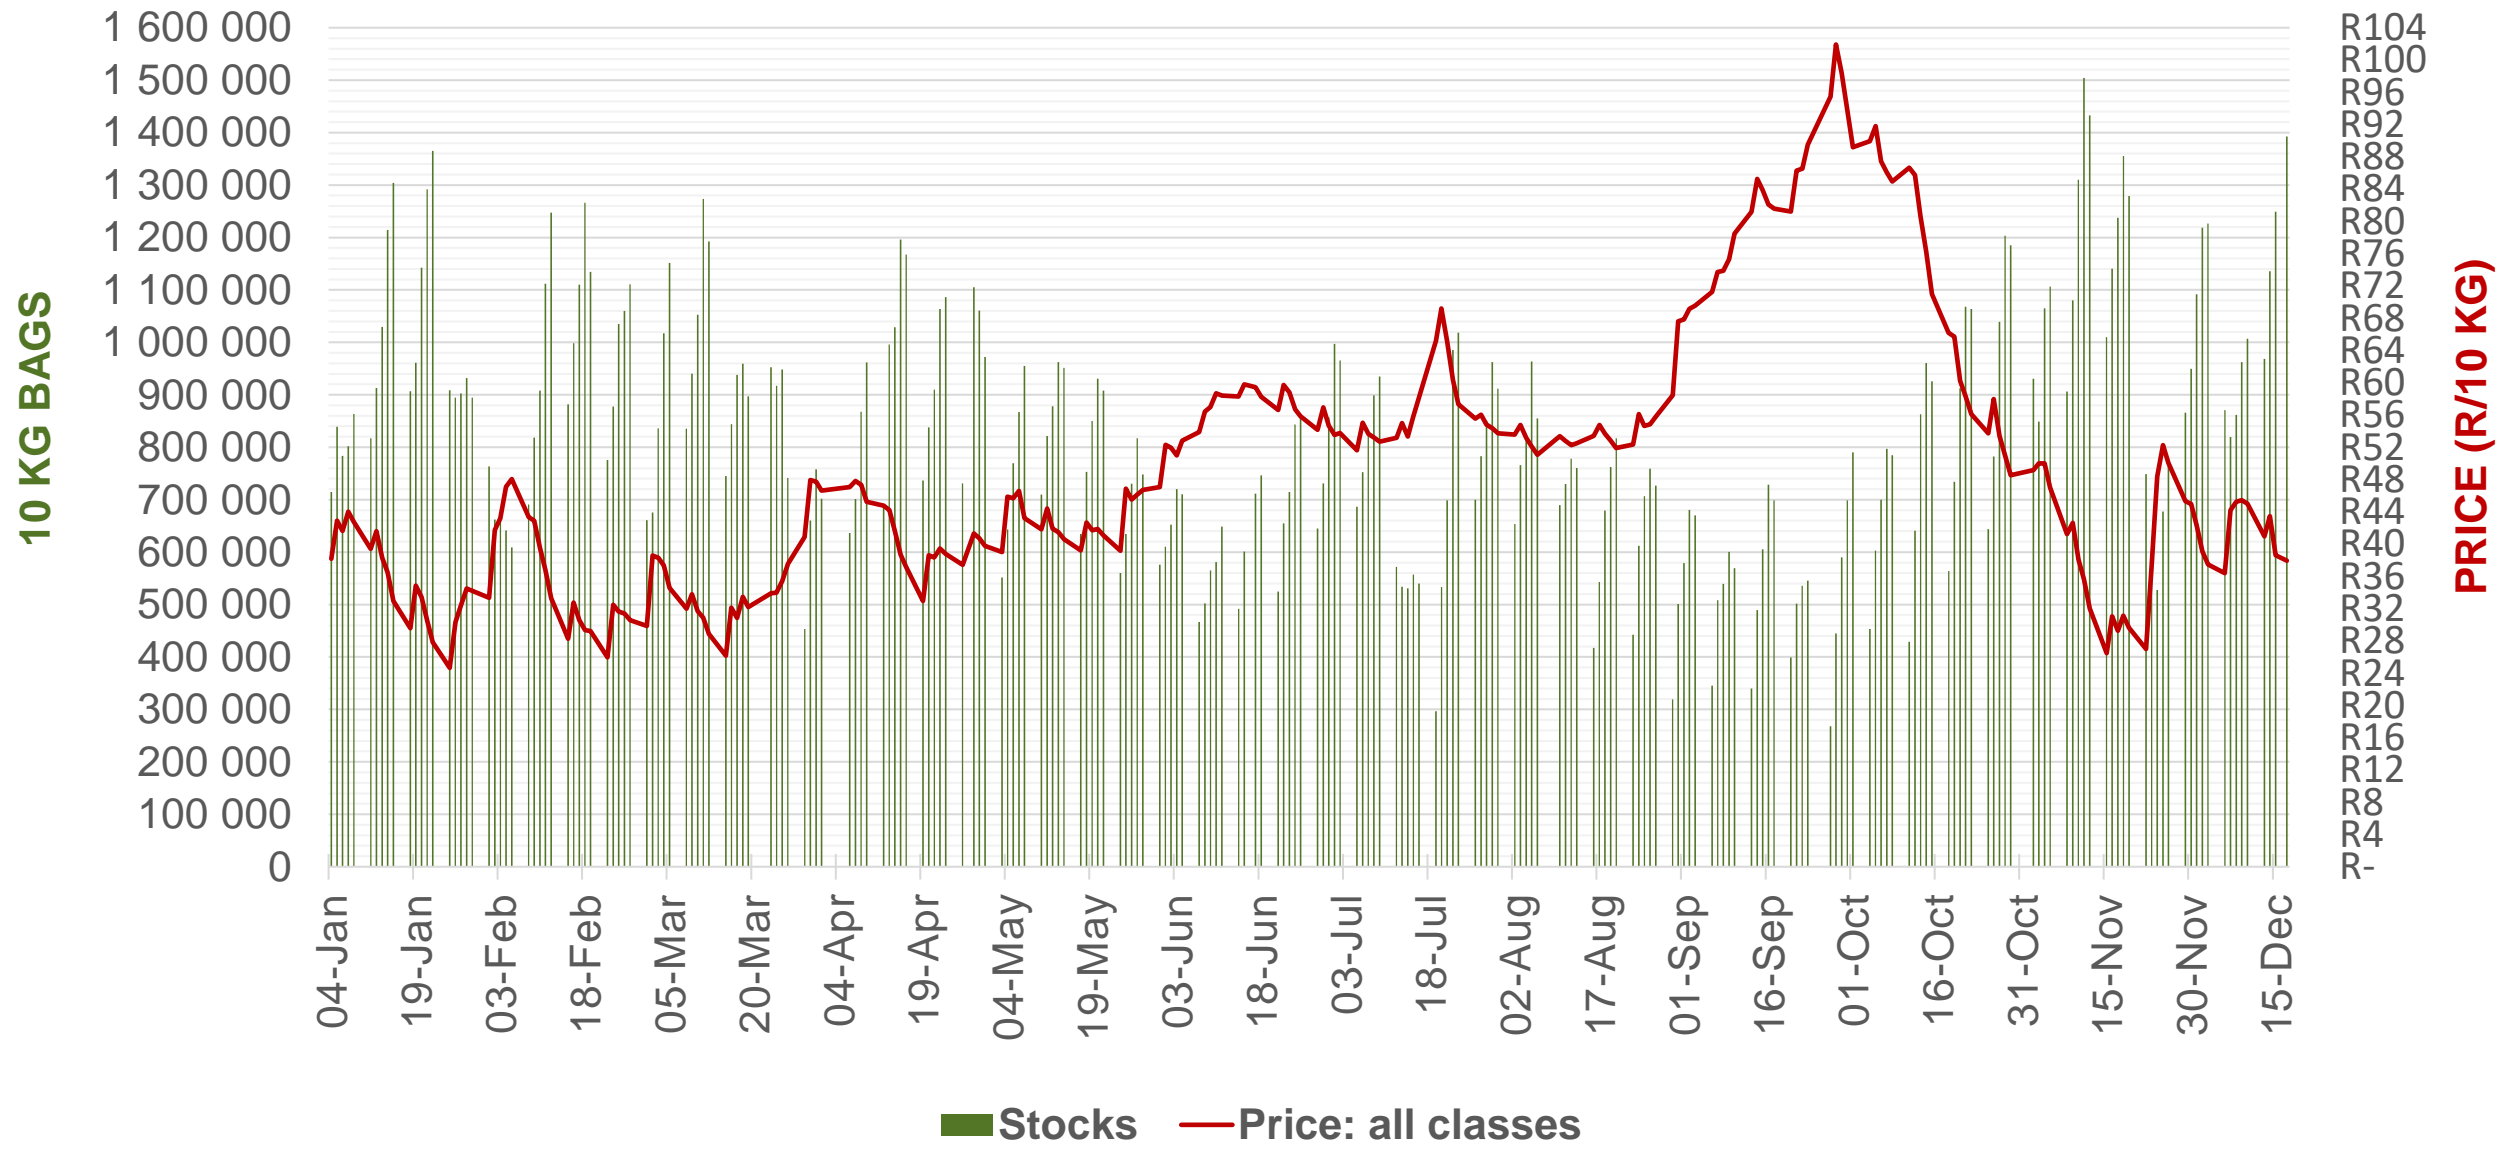

Potatoes
Aartappels SA

Weekly Market Information
17 December 2021

www.potatoes.co.za

Average weekly price – all markets & all classes

Weekly price	
R39,92	 6,31% (week on week)

Cumulative total number of 10 kg bags sold on markets: First 50 weeks of each year

Sold 4.60 million bags less than the **5-year average** (2016 to 2020) of the first 50 weeks

RSA daily Price versus Daily Available stocks (all classes & all sizes)

Average Class 1 Medium prices in regions

Limpopo: Amount of 10 kg bags per week sold on FPMs (all classes)

Sold 1.47 million bags more than the 5-year average of the first 50 weeks.

KwaZulu-Natal: Amount of 10 kg bags per week sold on FPMs (all classes)

Sold 96 932 bags more than the **5-year average** of the first 50 weeks.

Sandveld: Amount of 10 kg bags per week sold on FPMs (all classes)

Sold 193 897 bags less than the **5-year average** of the first 50 weeks.