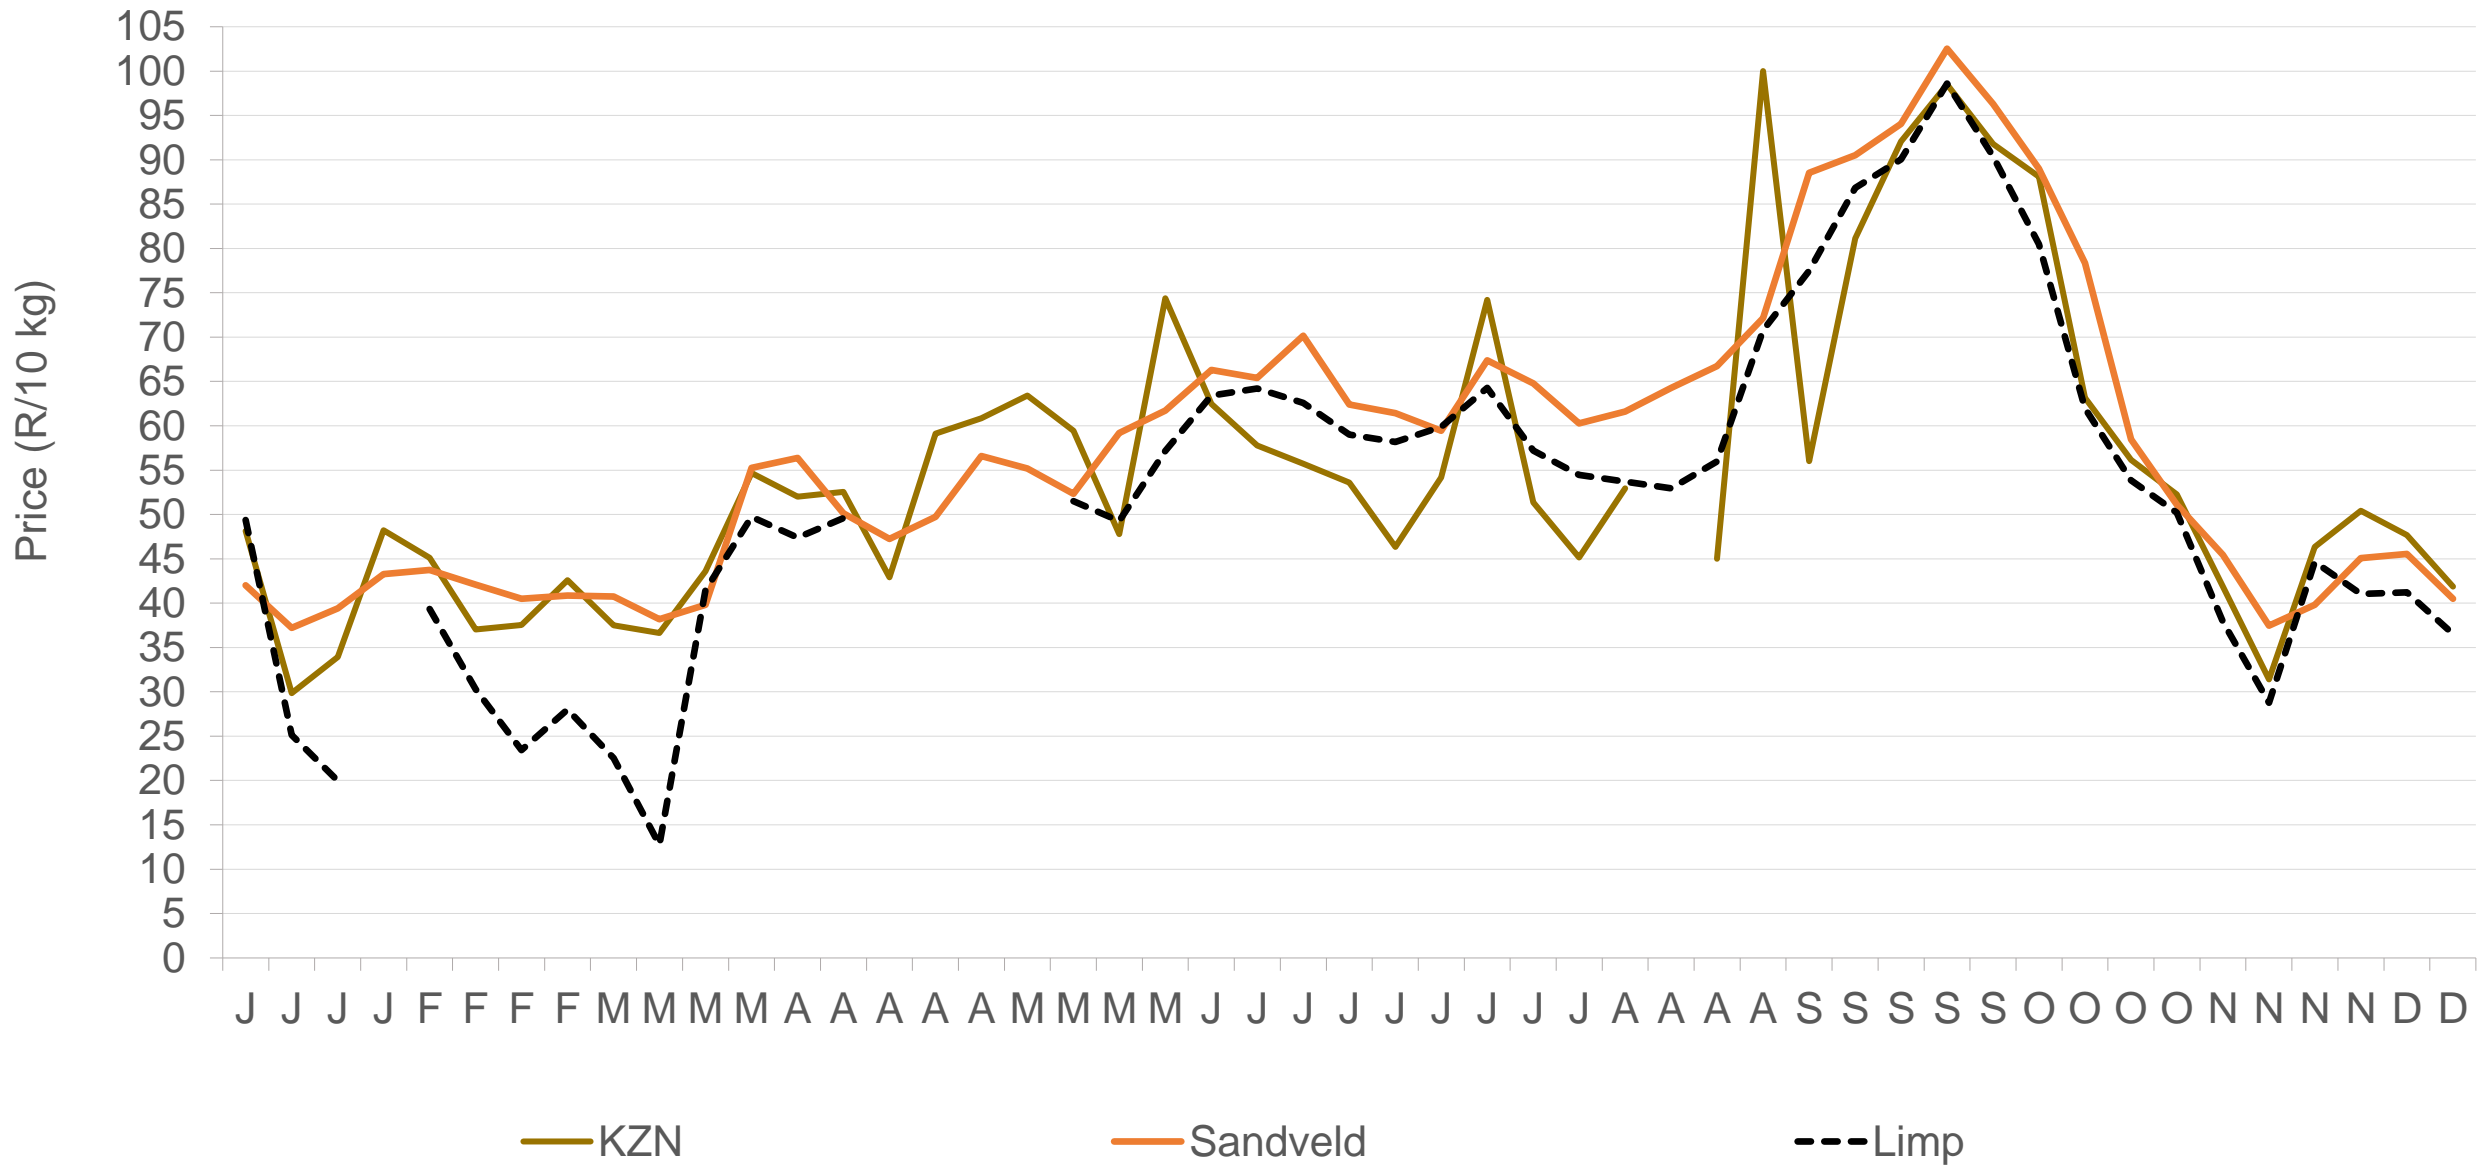

Average Class 1 Medium prices in regions