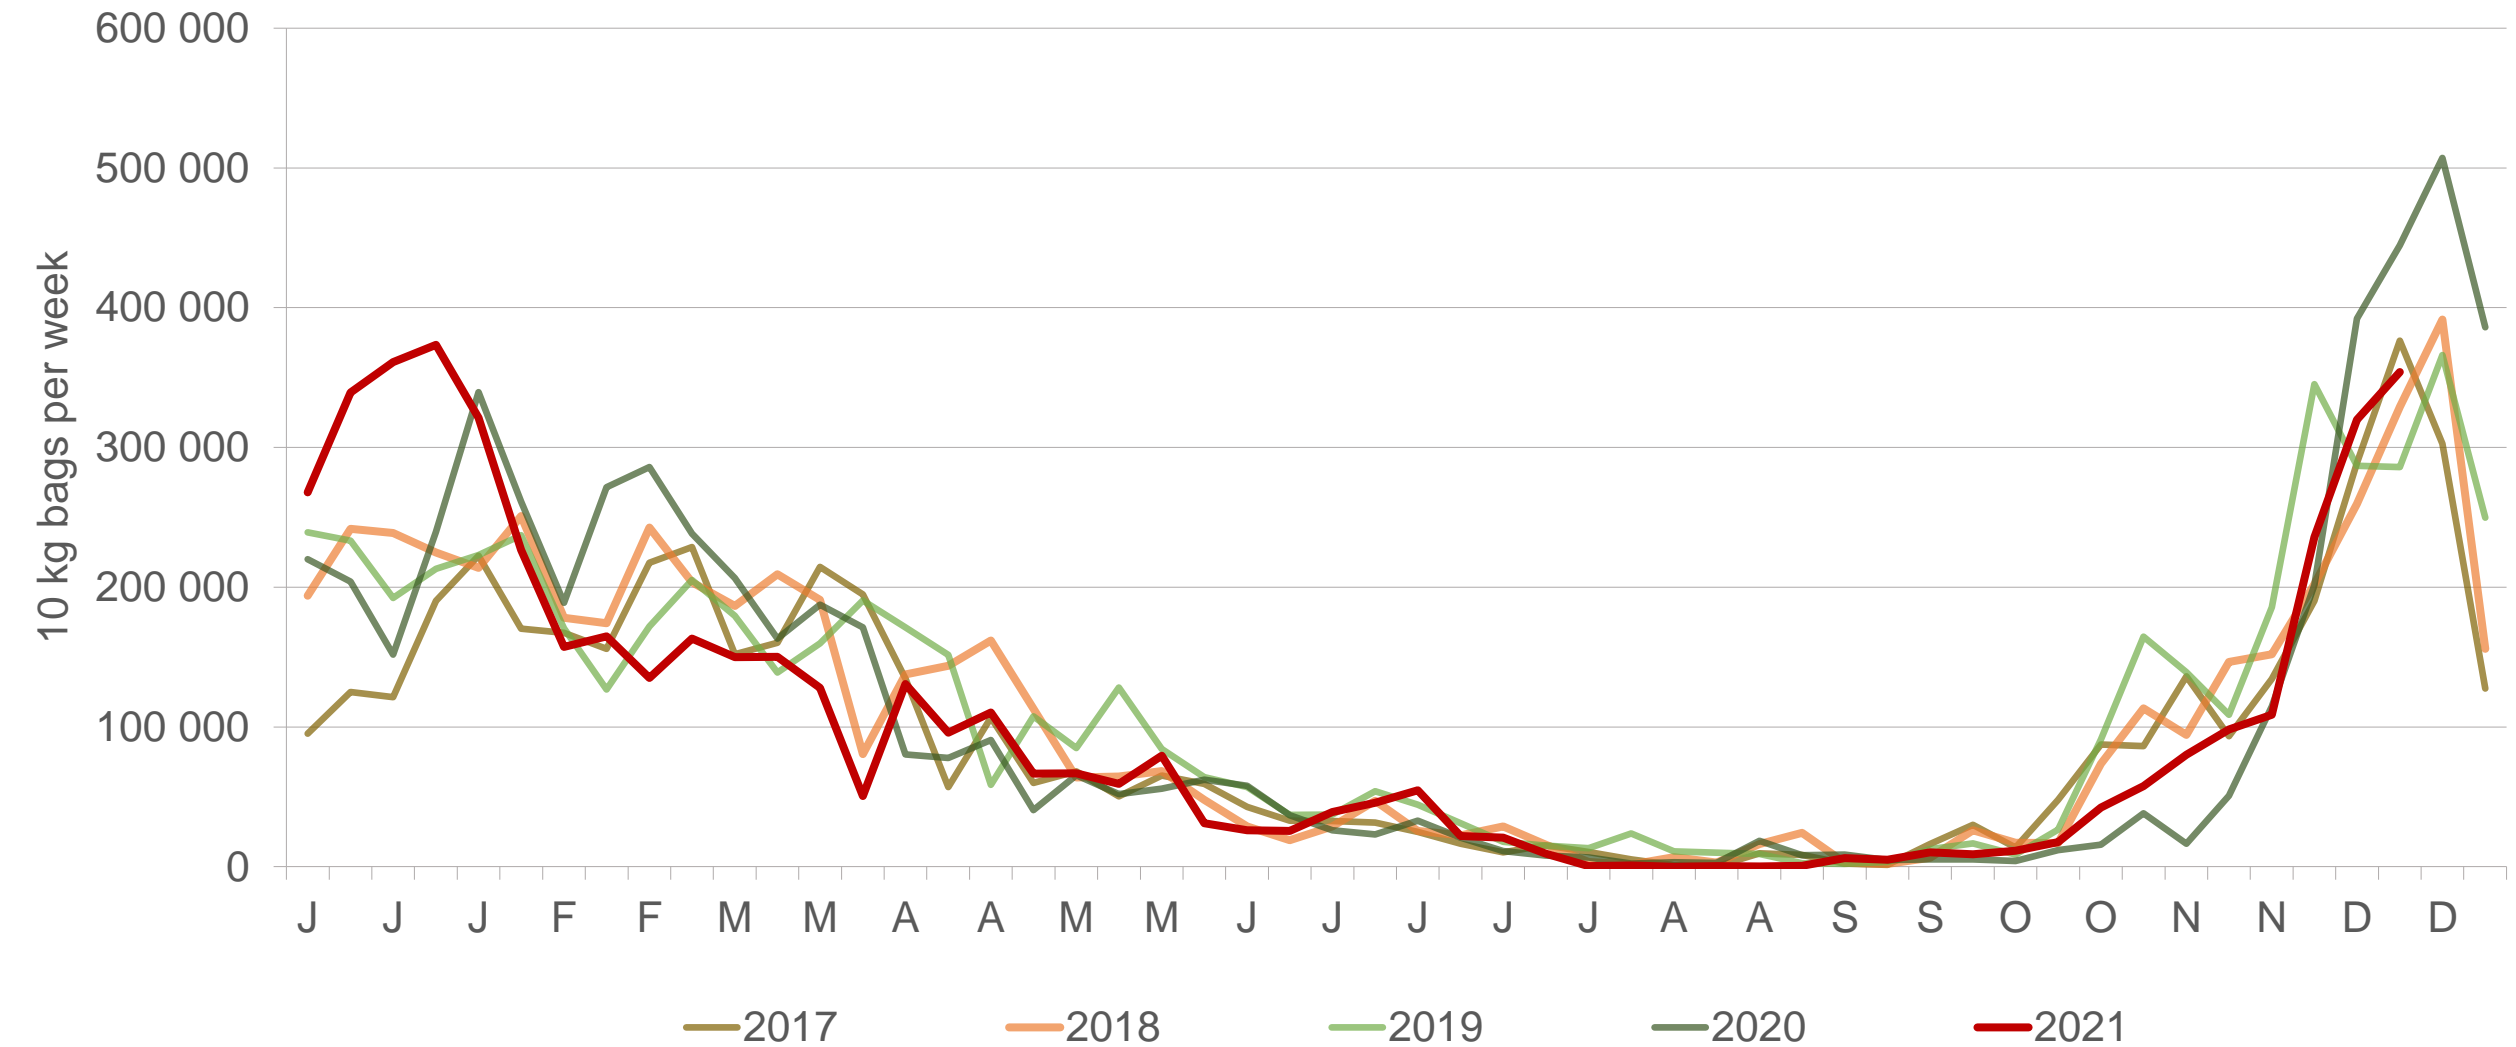

Potatoes
Aartappels SA

Weekly Market Information
17 December 2021

www.potatoes.co.za

Average weekly price – all markets & all classes

Weekly price	
R39,92	 6,31% (week on week)

Cumulative total number of 10 kg bags sold on markets: First 50 weeks of each year

Sold 4.60 million bags less than the **5-year average** (2016 to 2020) of the first 50 weeks

RSA daily Price versus Daily Available stocks (all classes & all sizes)

Average Class 1 Medium prices in regions

Limpopo: Amount of 10 kg bags per week sold on FPMs (all classes)

Sold 1.47 million bags more than the 5-year average of the first 50 weeks.

KwaZulu-Natal: Amount of 10 kg bags per week sold on FPMs (all classes)

Sold 96 932 bags more than the **5-year average** of the first 50 weeks.

Sandveld: Amount of 10 kg bags per week sold on FPMs (all classes)

Sold 193 897 bags less than the **5-year average** of the first 50 weeks.