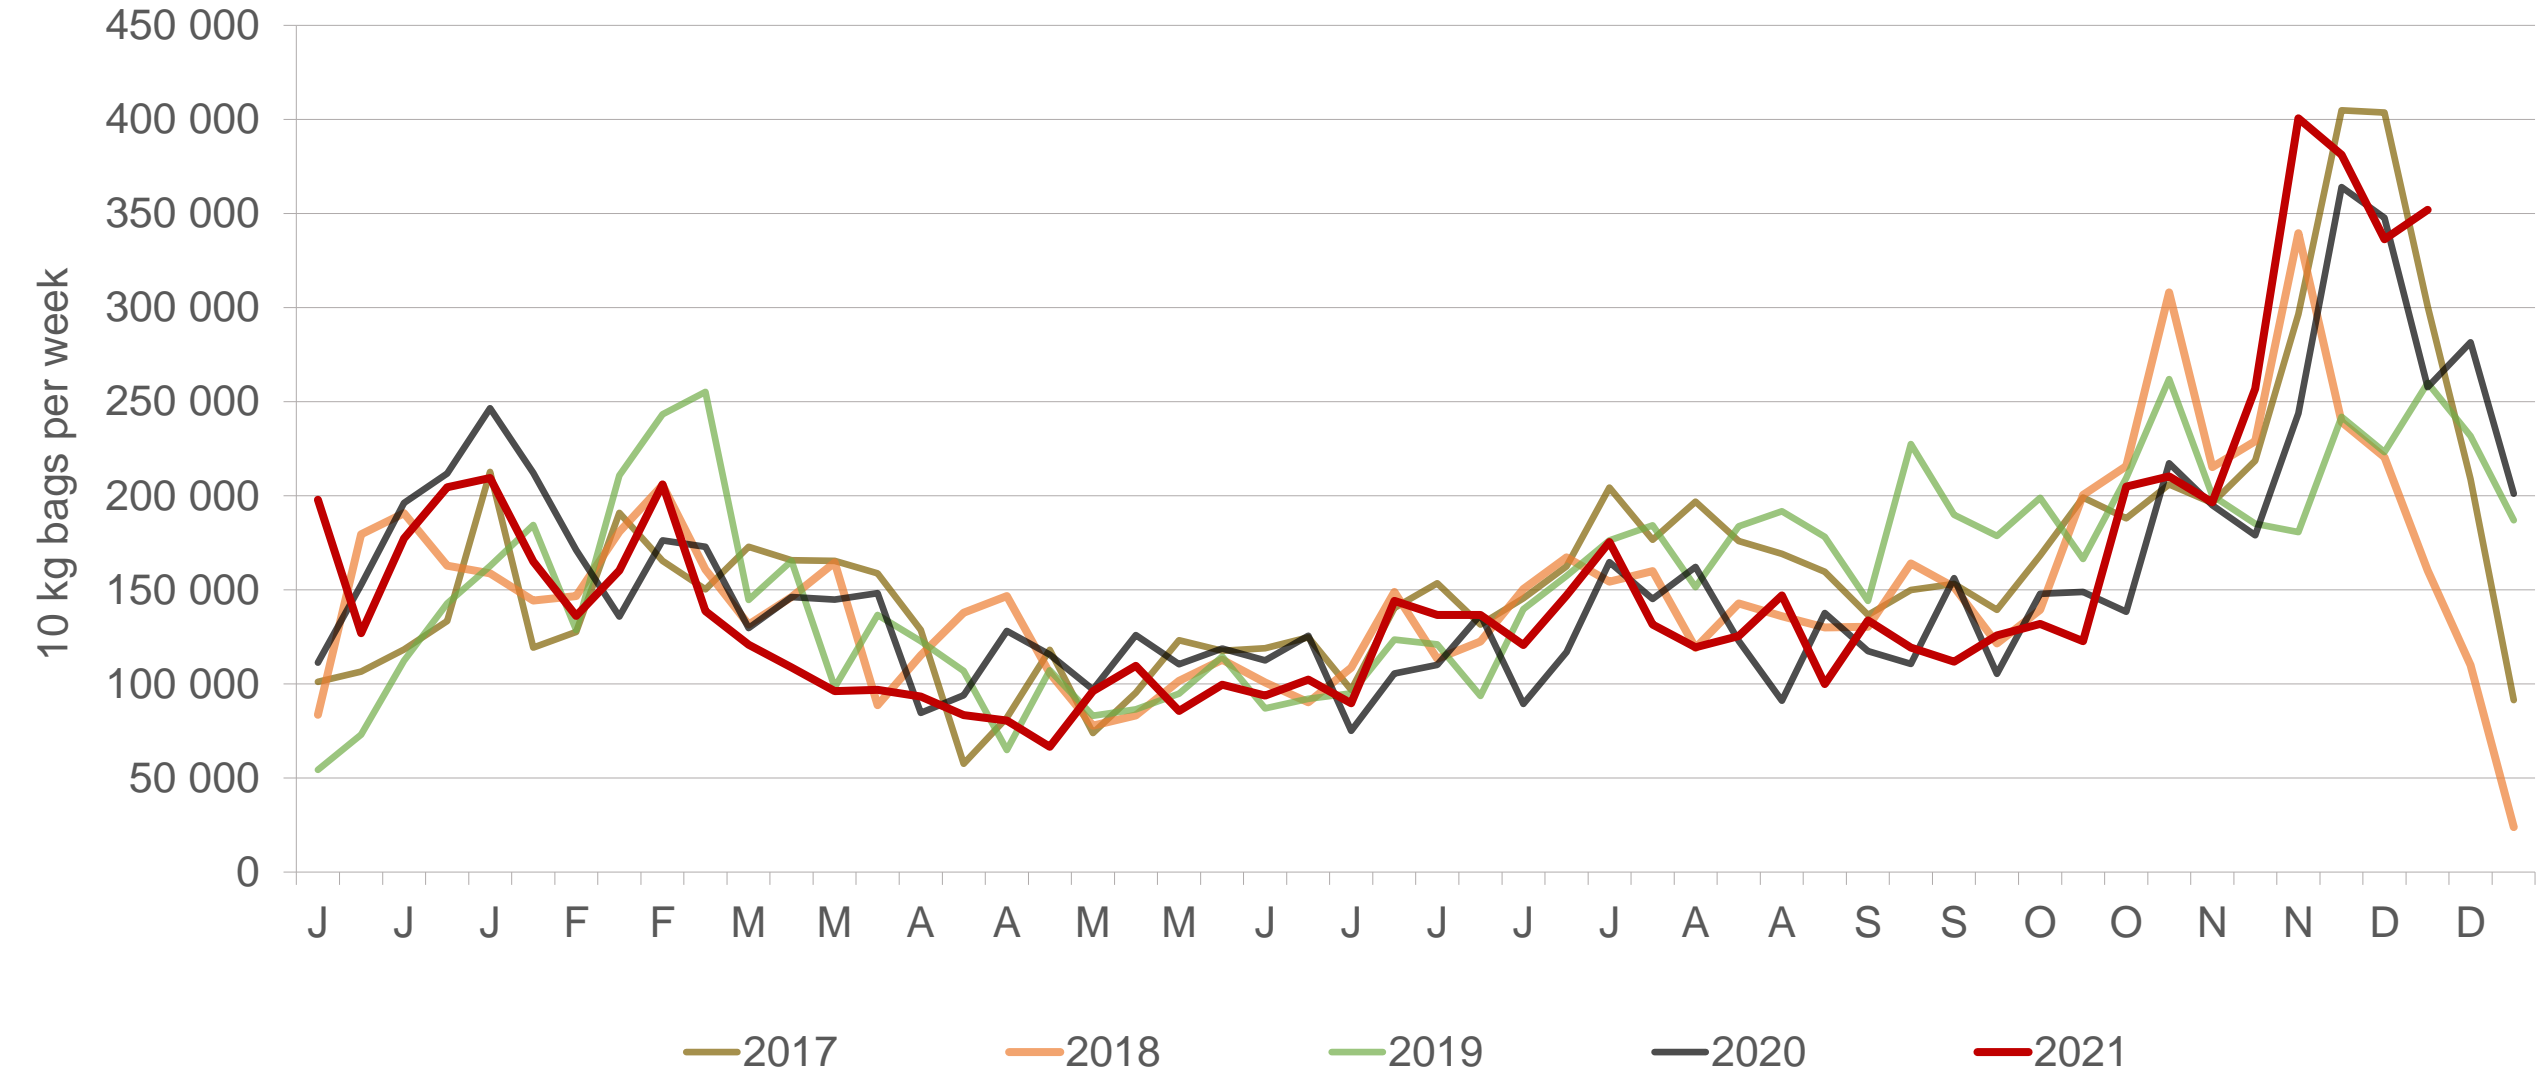

Limpopo: Amount of 10 kg bags per week sold on FPMs (all classes)

Sold 1.47 million bags more than the 5-year average of the first 50 weeks.

KwaZulu-Natal: Amount of 10 kg bags per week sold on FPMs (all classes)

Sold 96 932 bags more than the **5-year average** of the first 50 weeks.

Sandveld: Amount of 10 kg bags per week sold on FPMs (all classes)

Sold 193 897 bags less than the **5-year average** of the first 50 weeks.