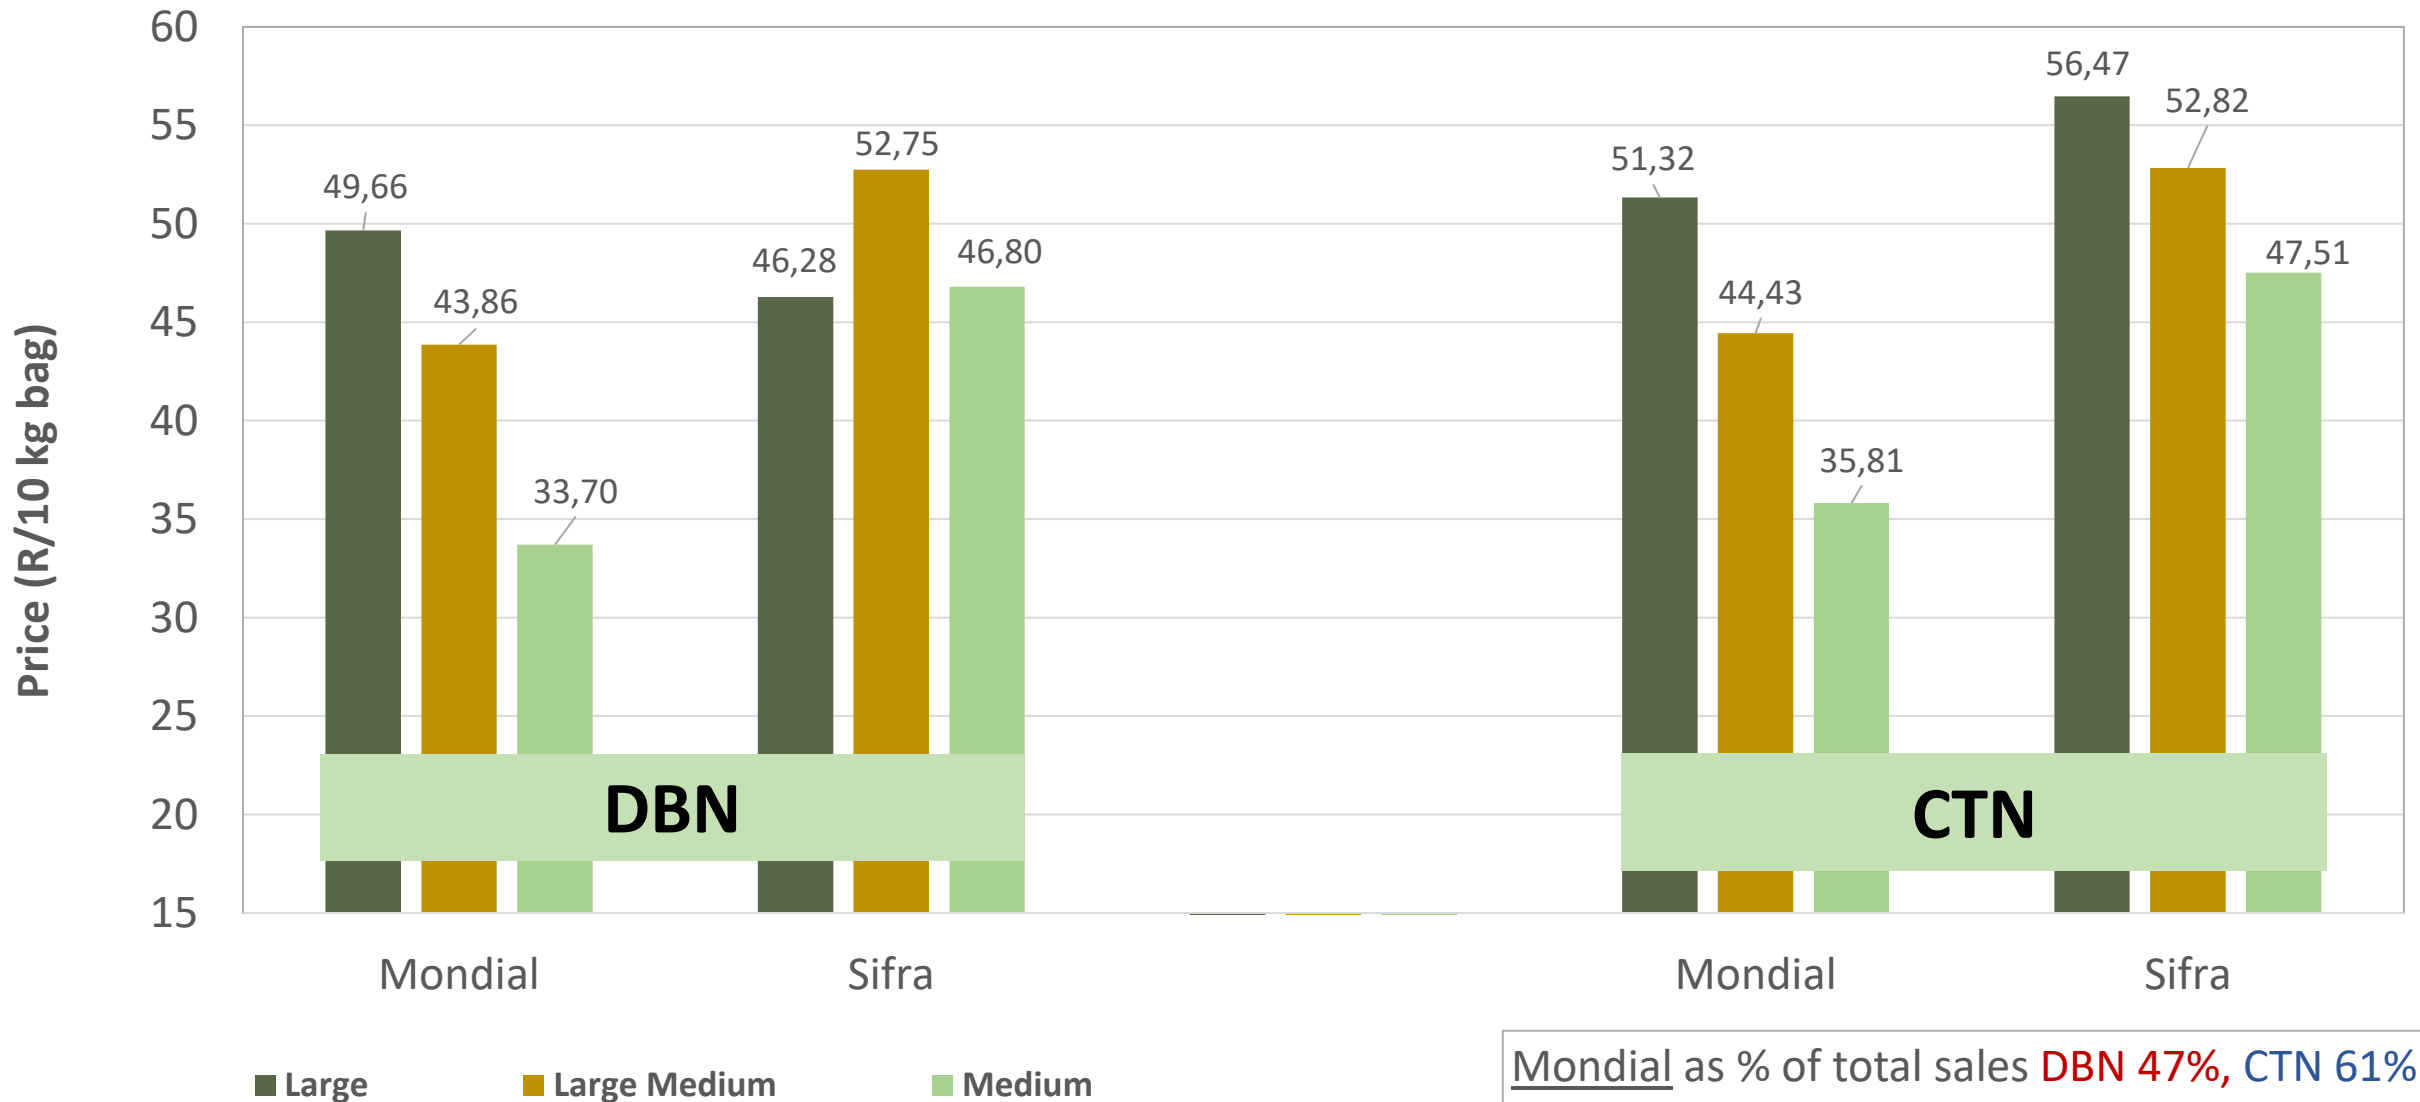

DBN & CTN markets: Average Prices - Different Sizes (only 10 kg bags)

Mondial as % of total sales **DBN 47%**, **CTN 61%**
Sifra as % of total sales **DBN 32%**, **CTN 19%**