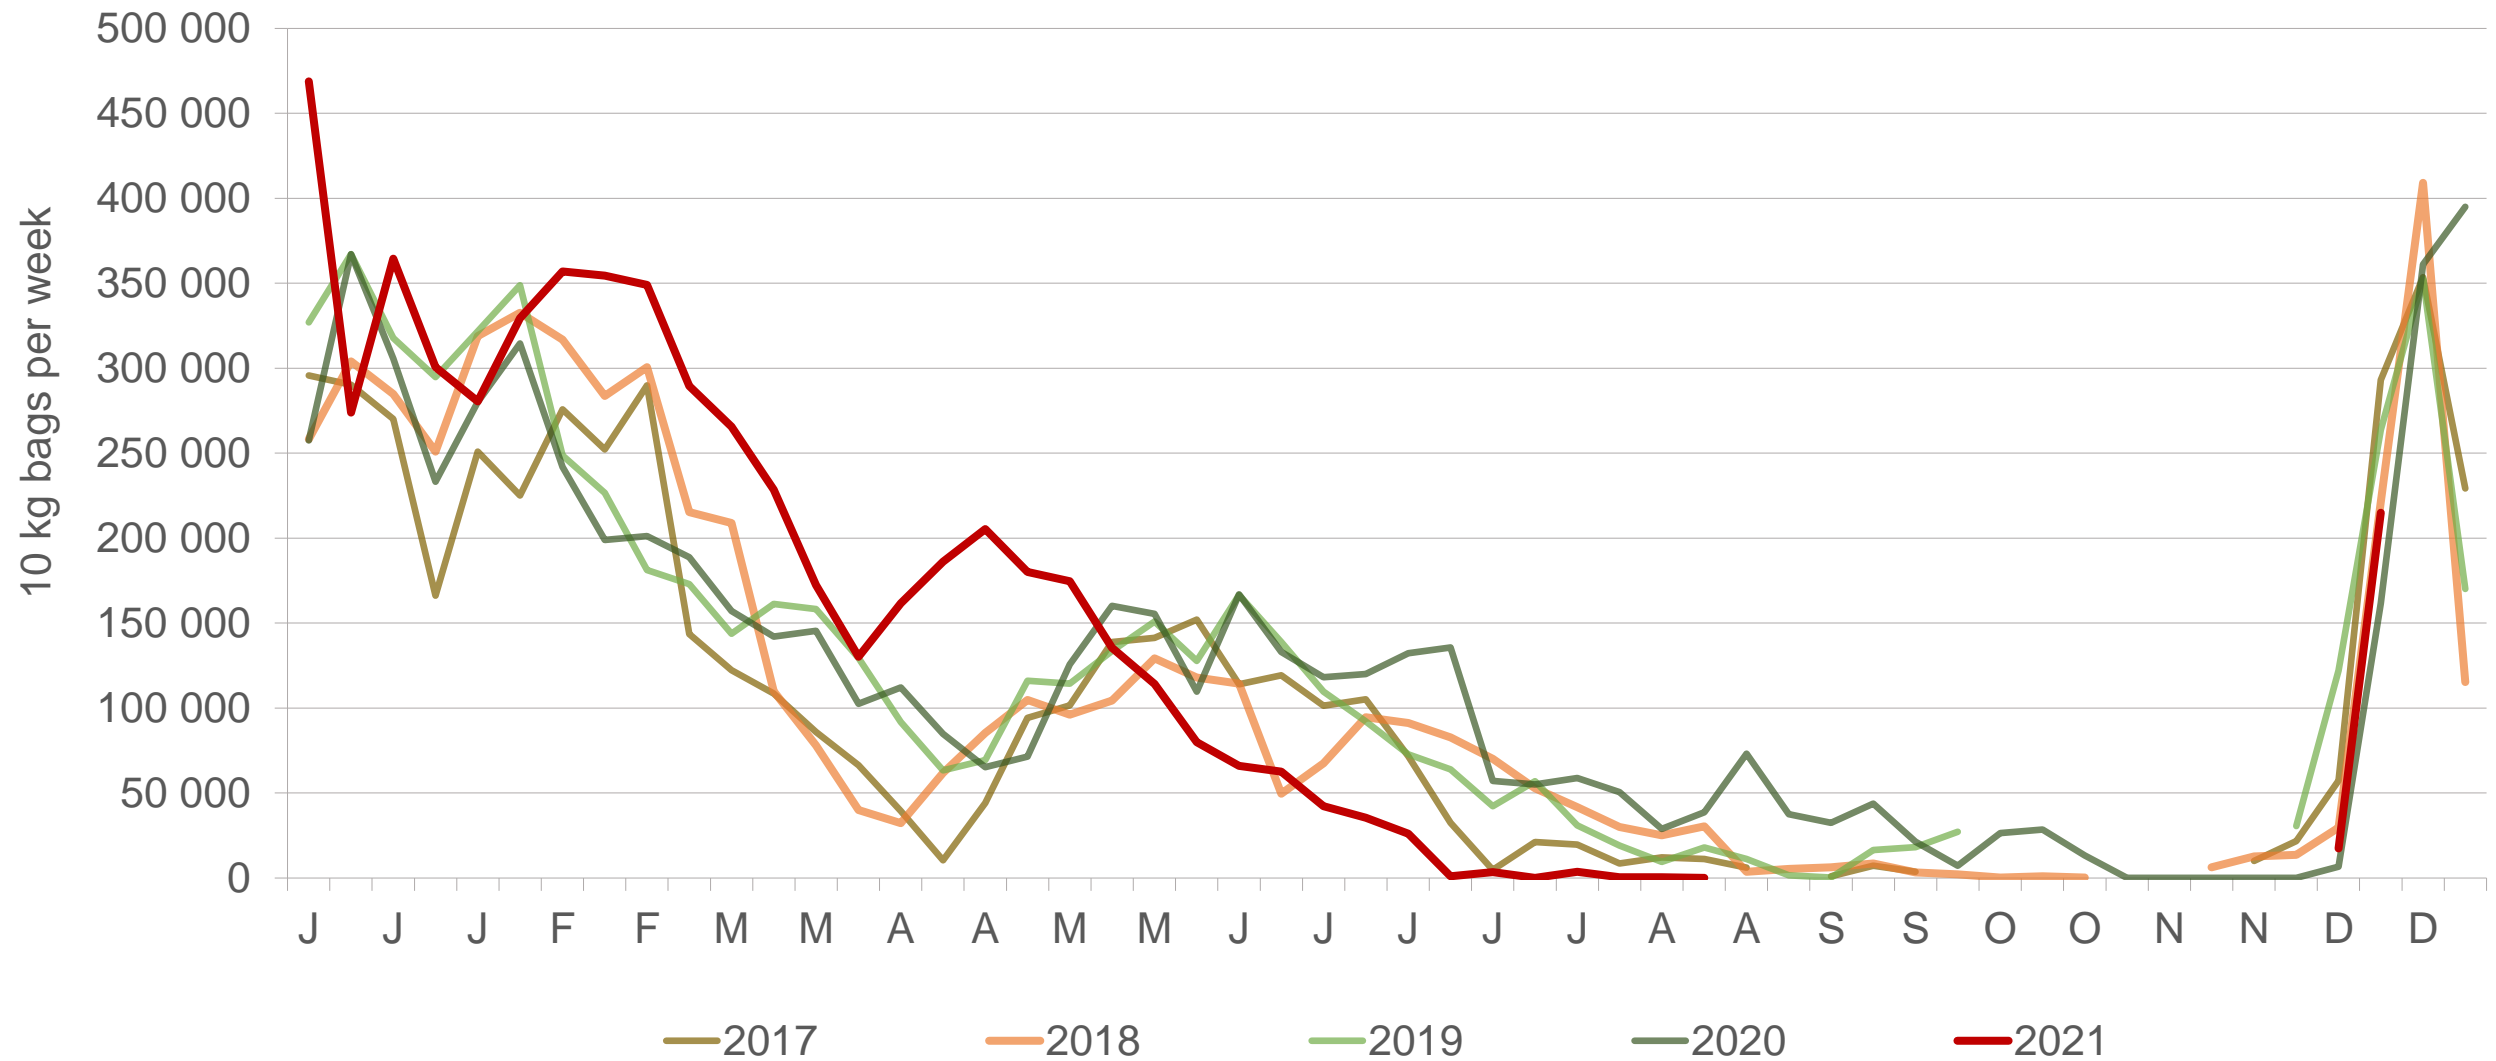

North West: Amount of 10 kg bags per week sold on FPMs (all classes)

Sold 902 174 bags more than the **5-year average** of the first 50 weeks.