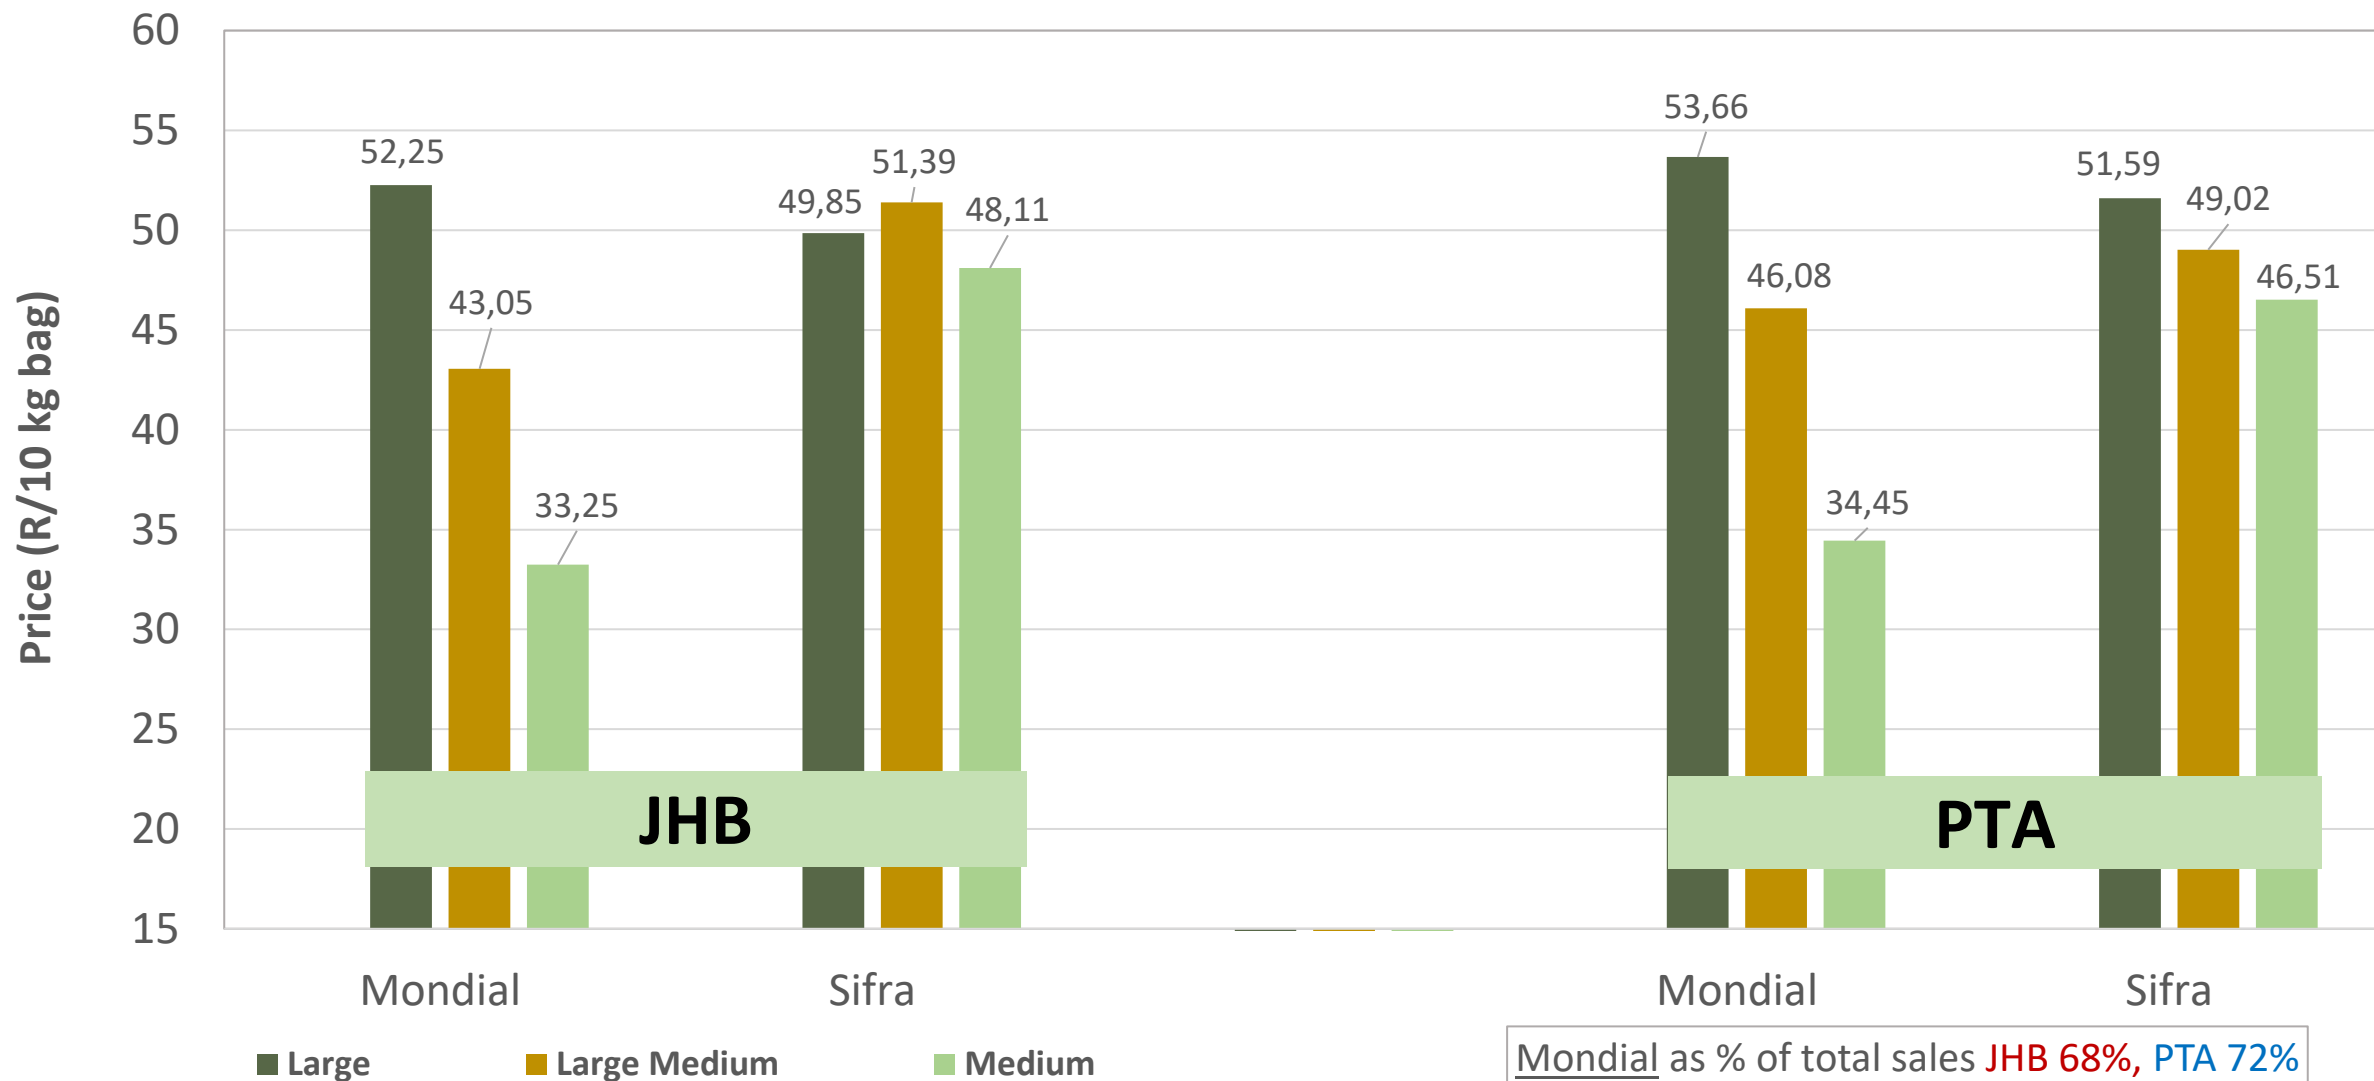

PTA & JHB markets: Average Prices - Different Sizes (only 10 kg bags)

Mondial as % of total sales JHB 68%, PTA 72%
Sifra as % of total sales JHB 23%, PTA 19%