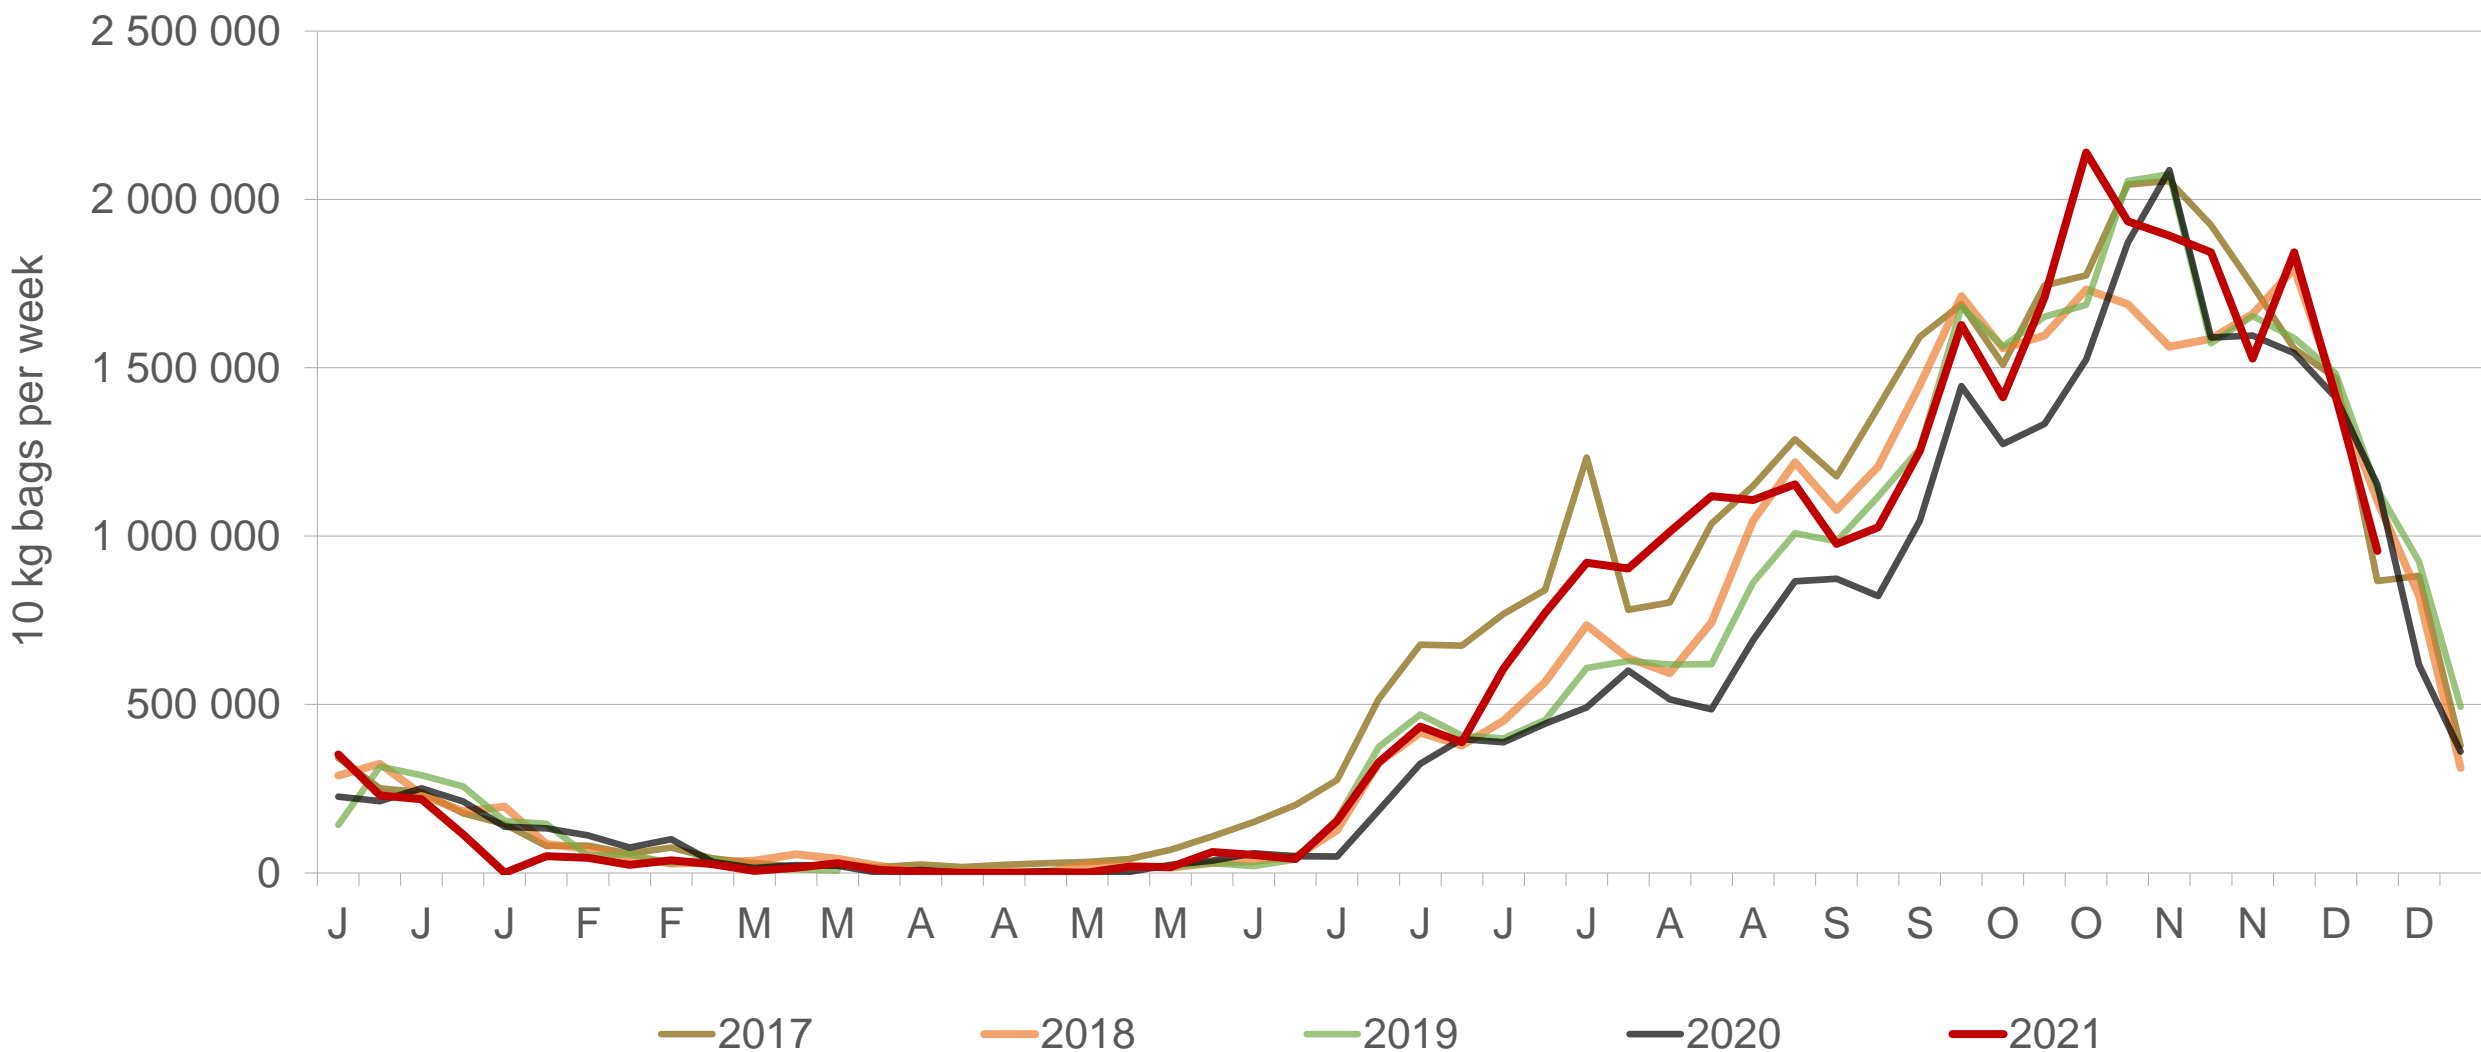

Sold 4.60 million bags less than the **5-year average** (2016 to 2020) of the first 50 weeks

RSA daily Price versus Daily Available stocks (all classes & all sizes)

Average Class 1 Medium prices in regions

Limpopo: Amount of 10 kg bags per week sold on FPMs (all classes)

Sold 1.47 million bags more than the 5-year average of the first 50 weeks.

KwaZulu-Natal: Amount of 10 kg bags per week sold on FPMs (all classes)

Sold 96 932 bags more than the **5-year average** of the first 50 weeks.

Sandveld: Amount of 10 kg bags per week sold on FPMs (all classes)

Sold 193 897 bags less than the **5-year average** of the first 50 weeks.