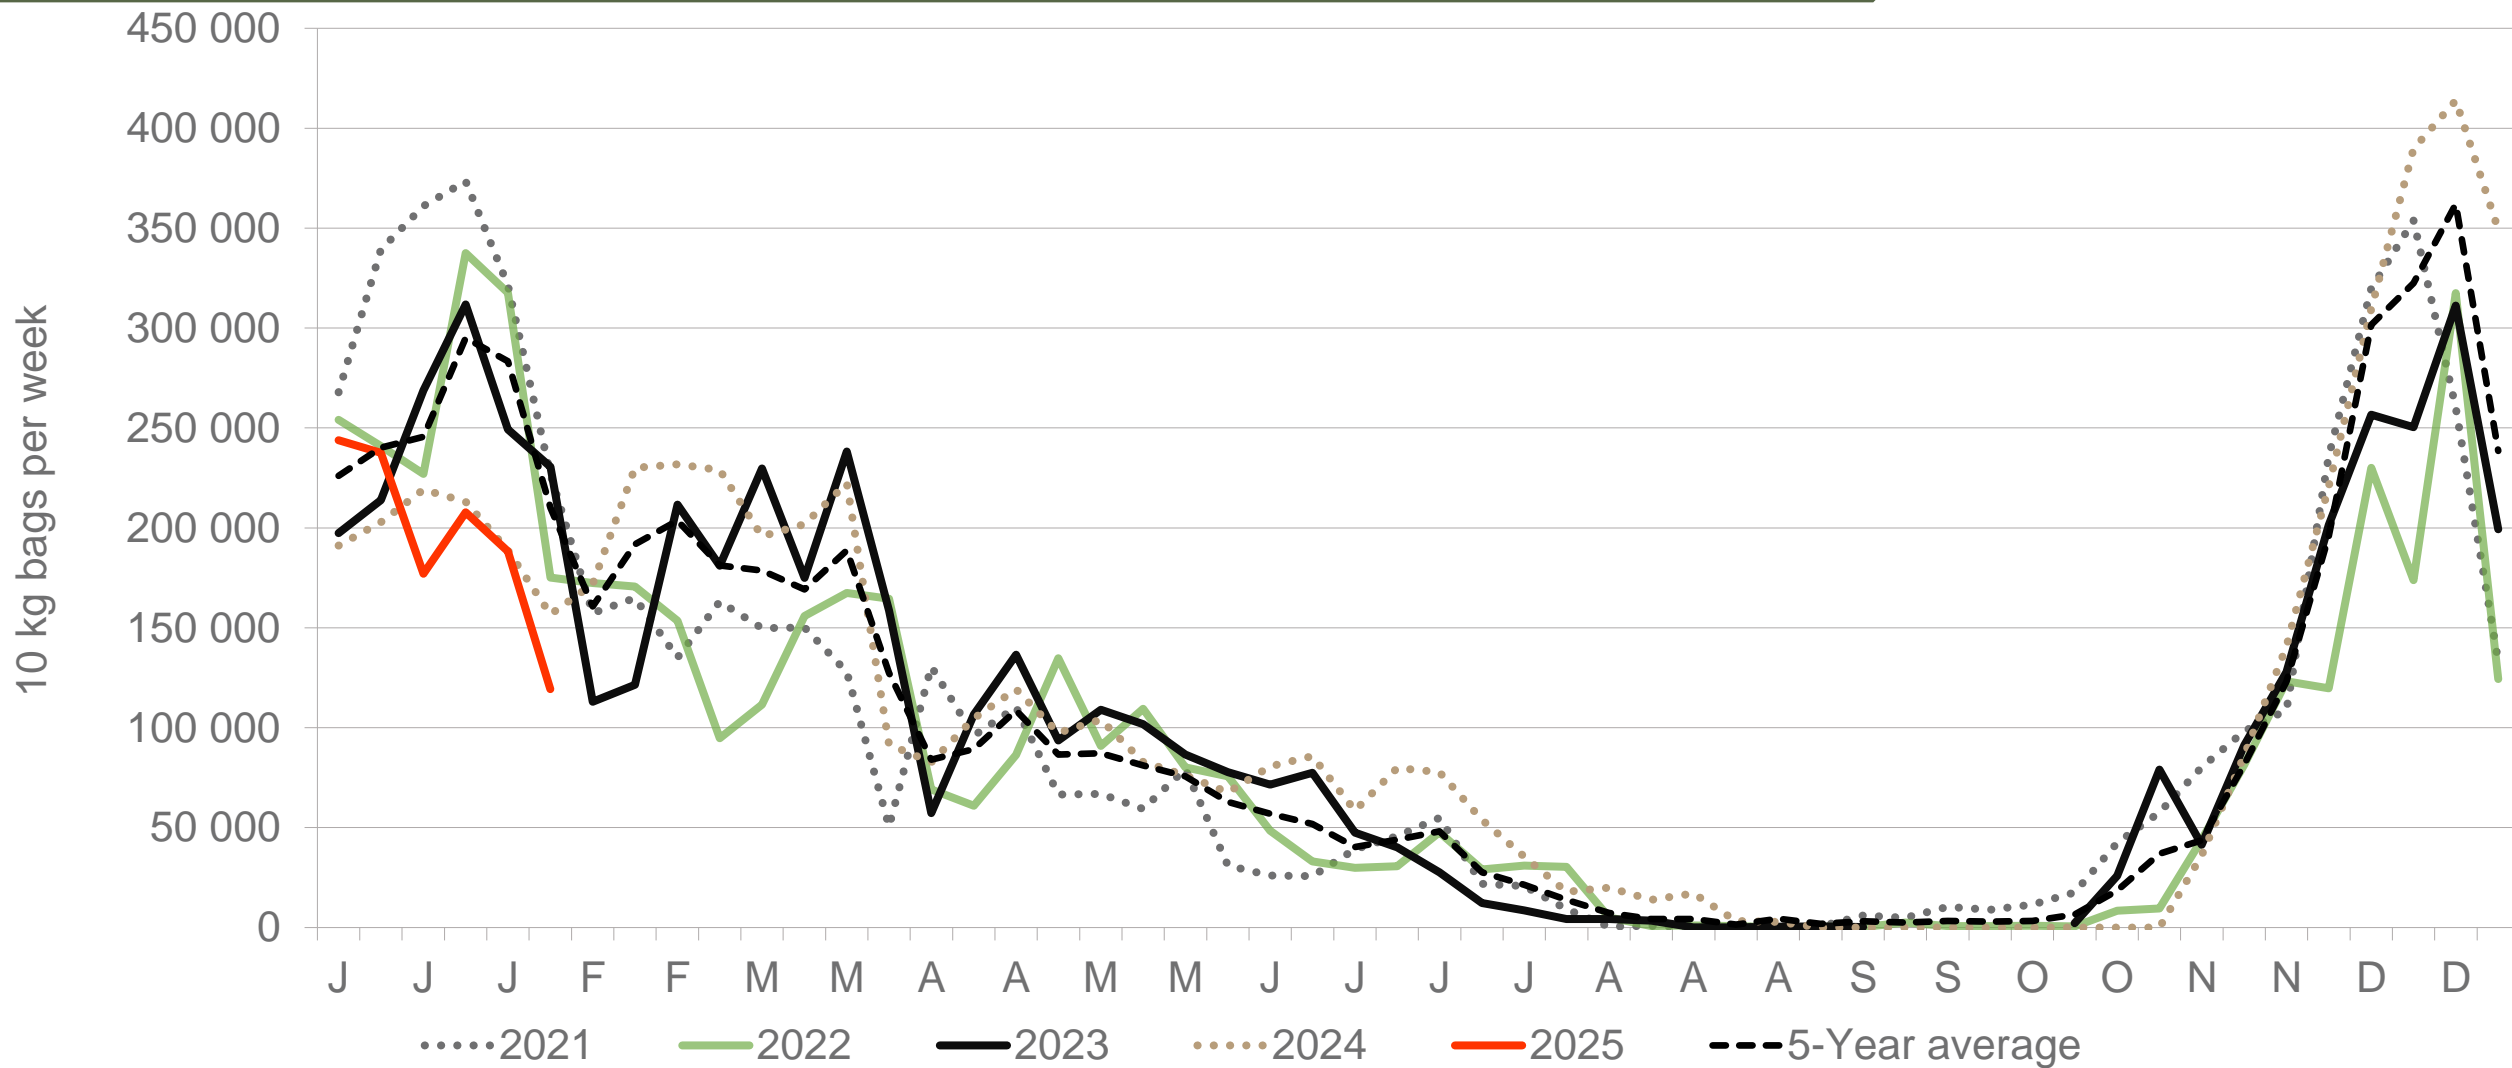

KwaZulu-Natal: Amount of 10 kg bags per week sold on FPMs (all classes)

Sold 0,18% bags **more** than the first 6 weeks of 2024 and 326 502 bags **less** than the 5-year average (2020 to 2024) of the first 6 weeks of each year.

Data disclaimer: Potatoes SA does not take responsibility for the accuracy or interpretation of company data re-purposed by 3rd parties