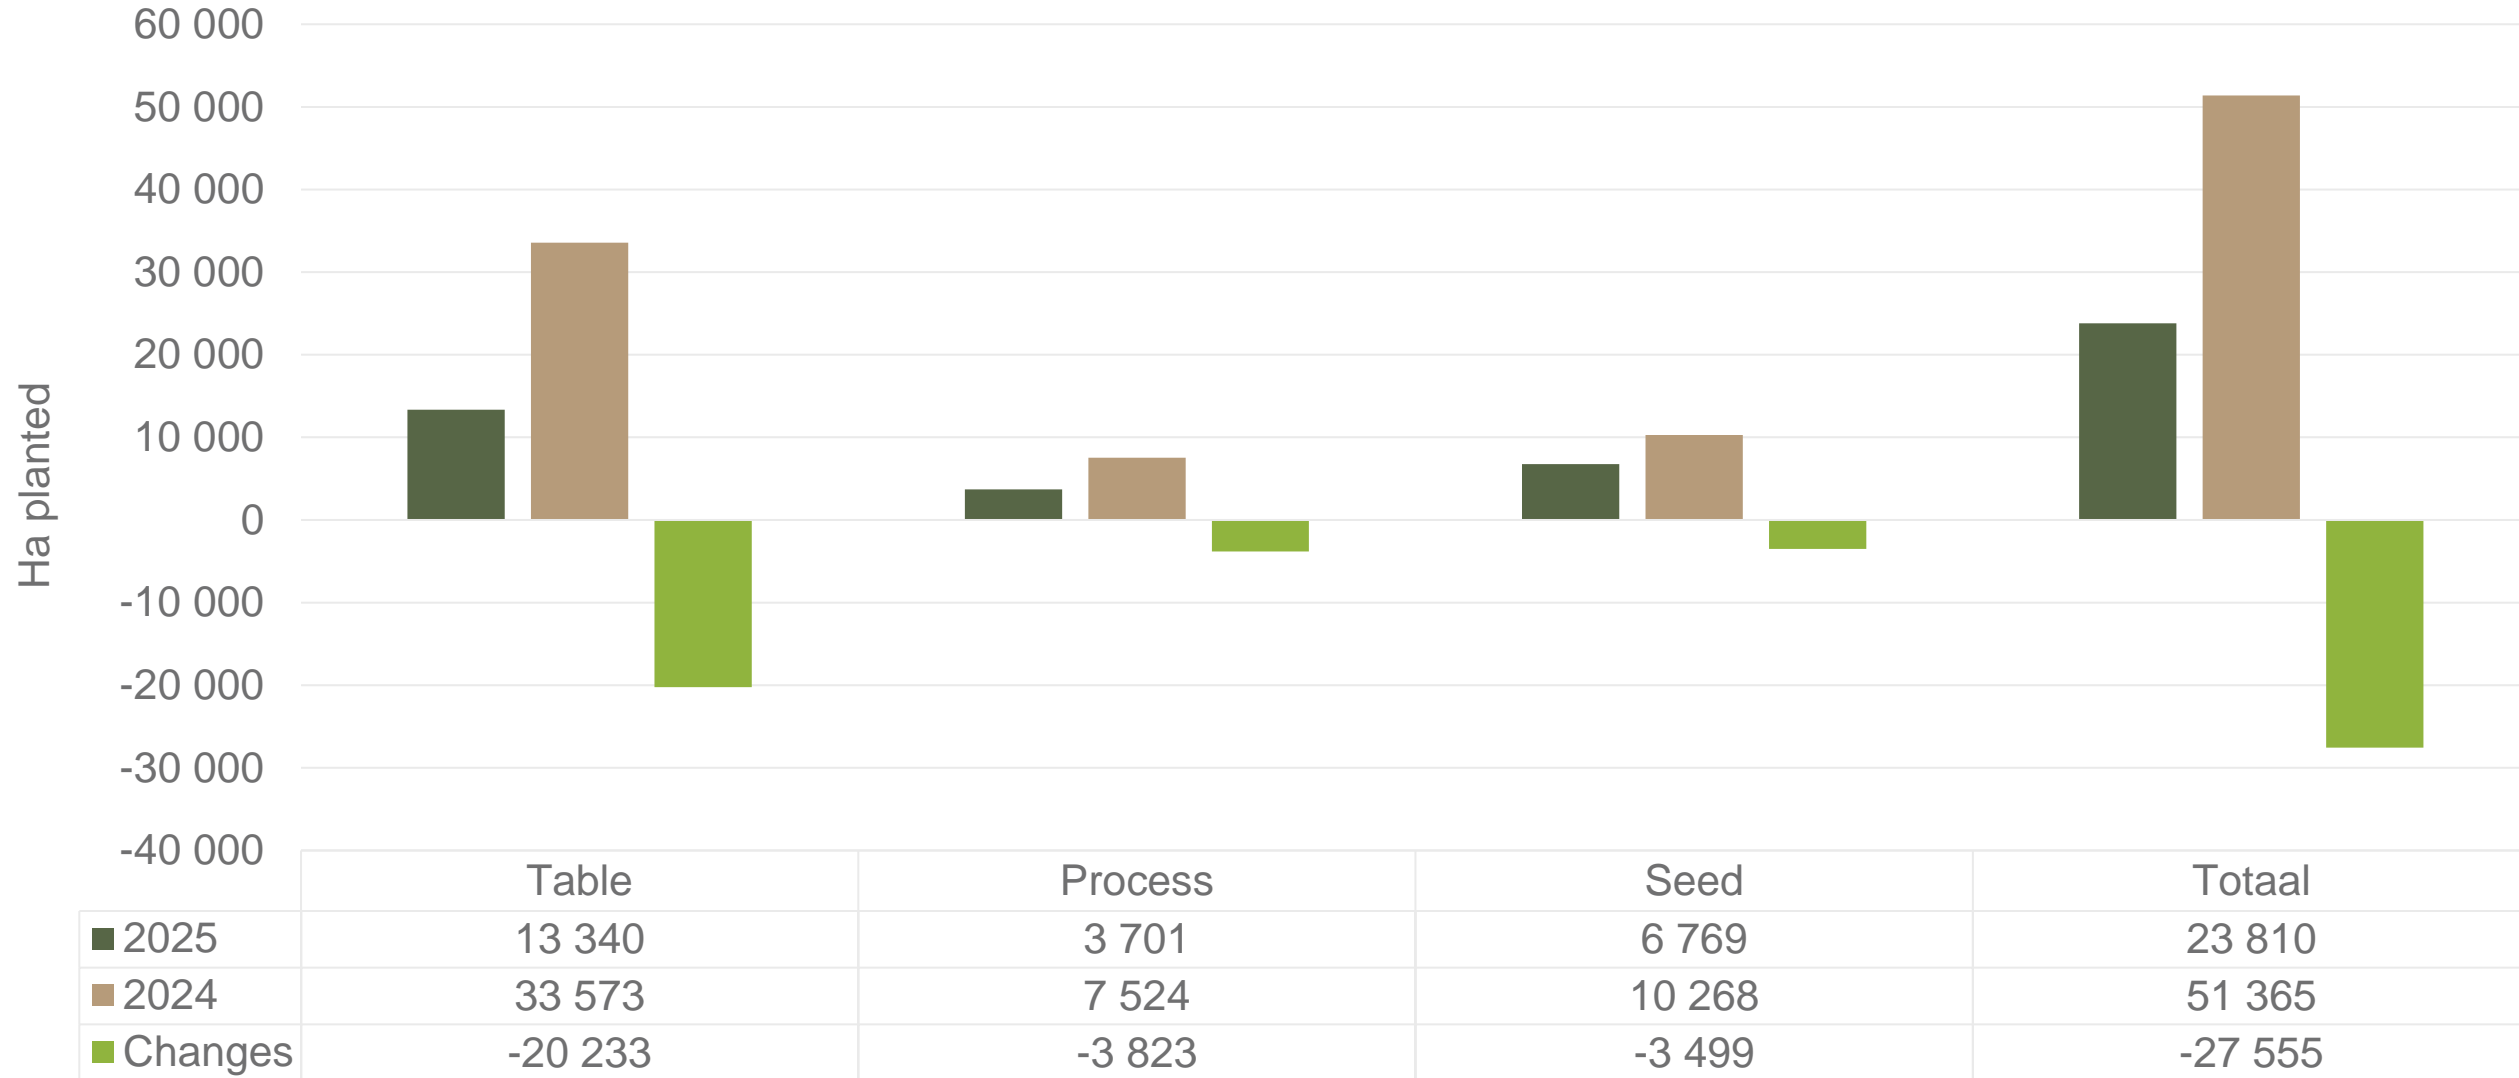

# PTA & JHB markets: Average Prices - Different Sizes (only 10 kg bags)

Mondial as % of total sales JHB 46%, PTA 49%  
 Sifra as % of total sales JHB 47%, PTA 44%  
 Lanorma as % of total sales JHB 4%, PTA 0%

# Hectares planted to date for season 2024 versus 2025

Regions finished: Gauteng early, North West main, Eastern Free State main, Western Free State main, Ceres main, Northern cape early and main, Mpumalanga main