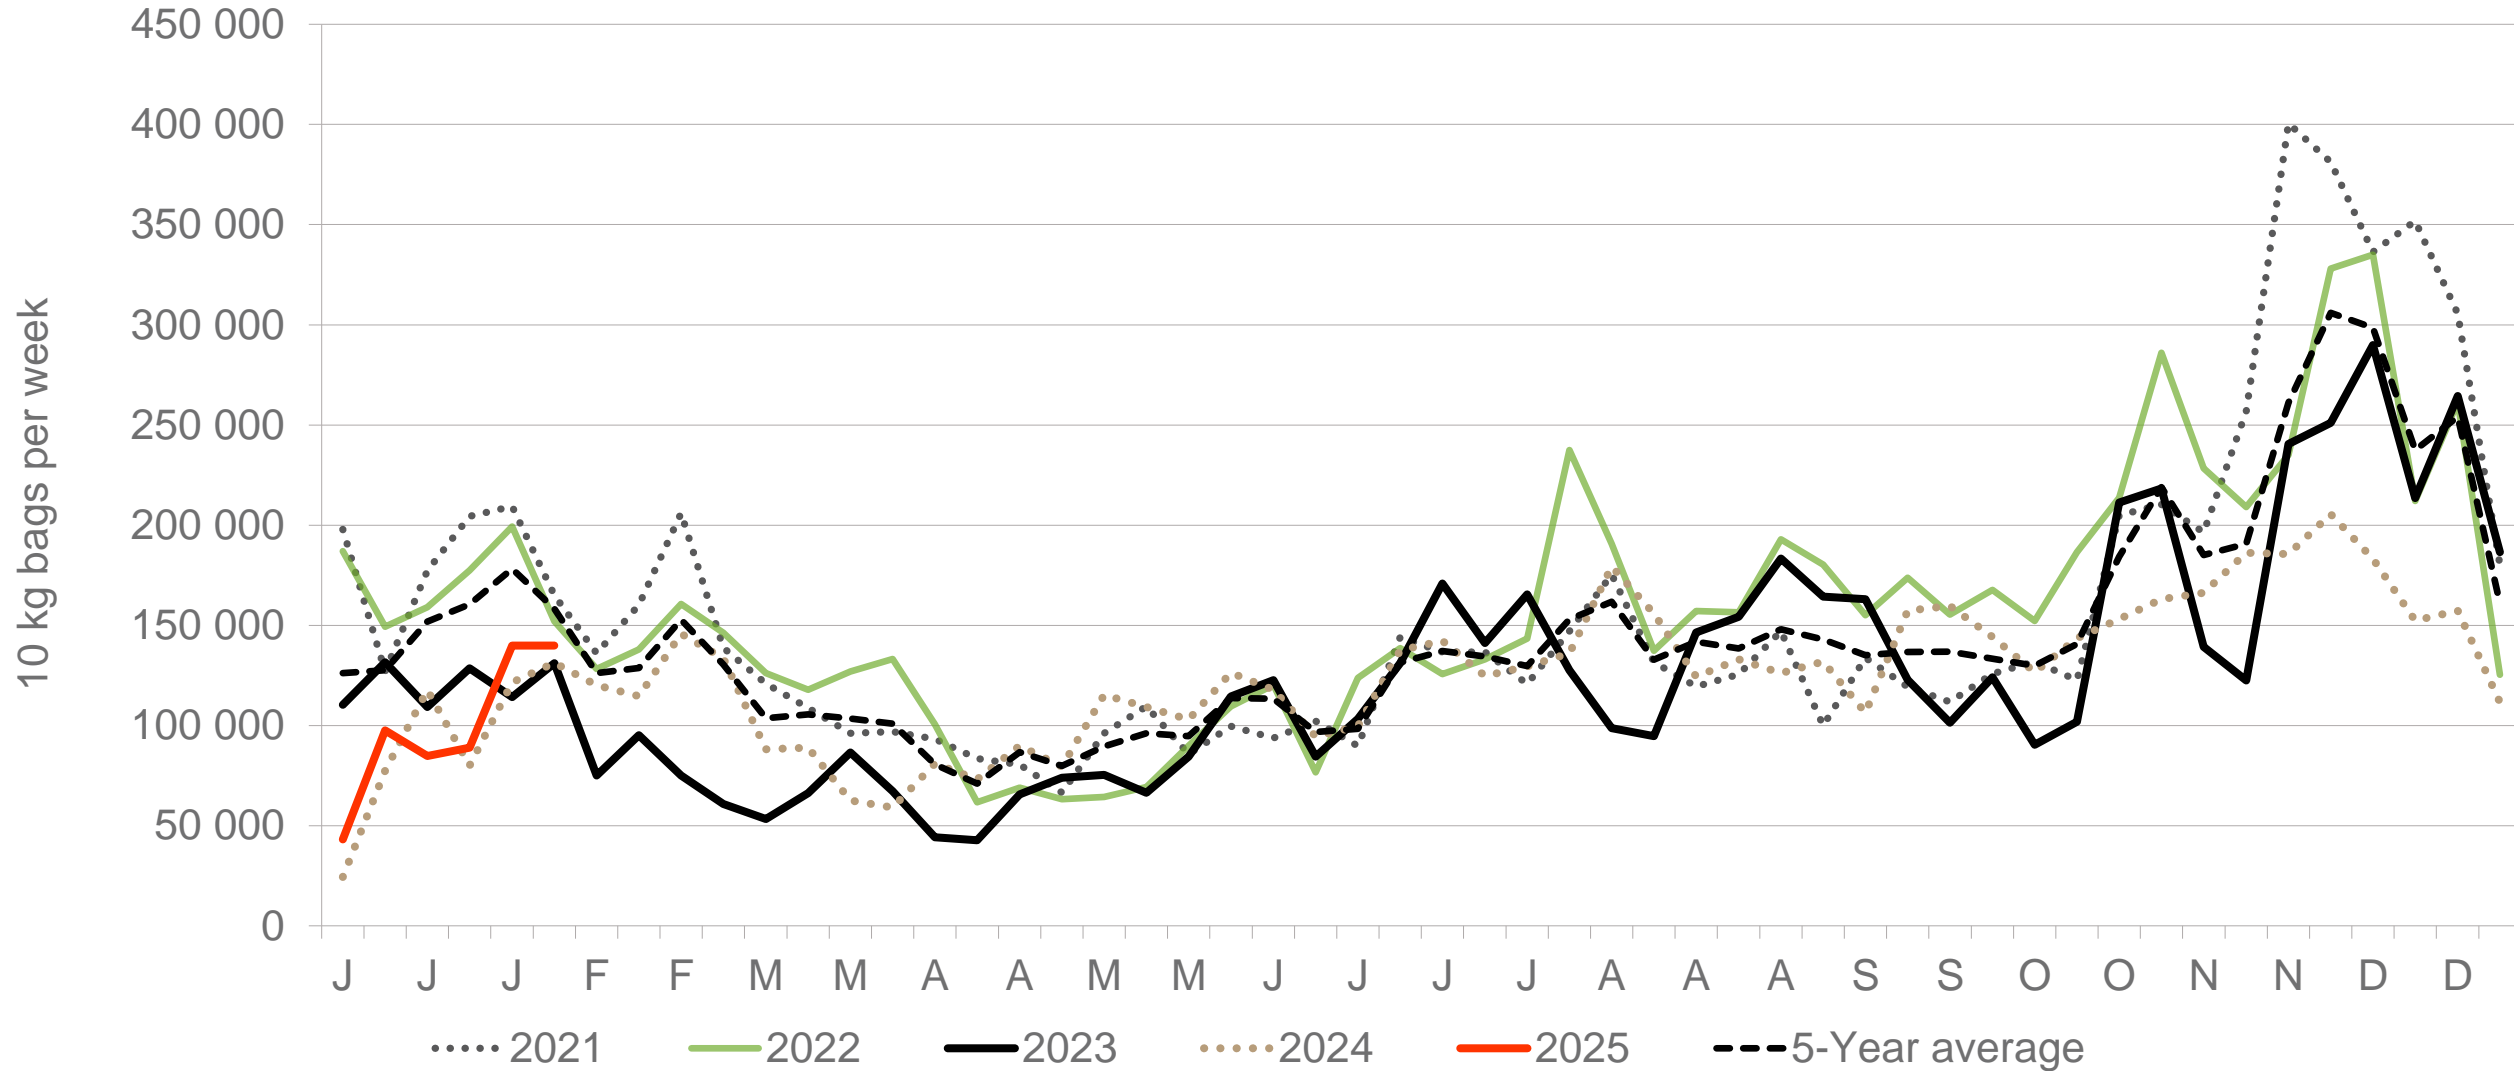

Sandveld: Amount of 10 kg bags per week sold on FPMs (all classes)

Sold 8% bags **more** than the first 6 weeks of 2024 and 308 485 bags **less** than the 5-year average (2020 to 2024) of the first 6 weeks of each year.

Data disclaimer: Potatoes SA does not take responsibility for the accuracy or interpretation of company data re-purposed by 3rd parties