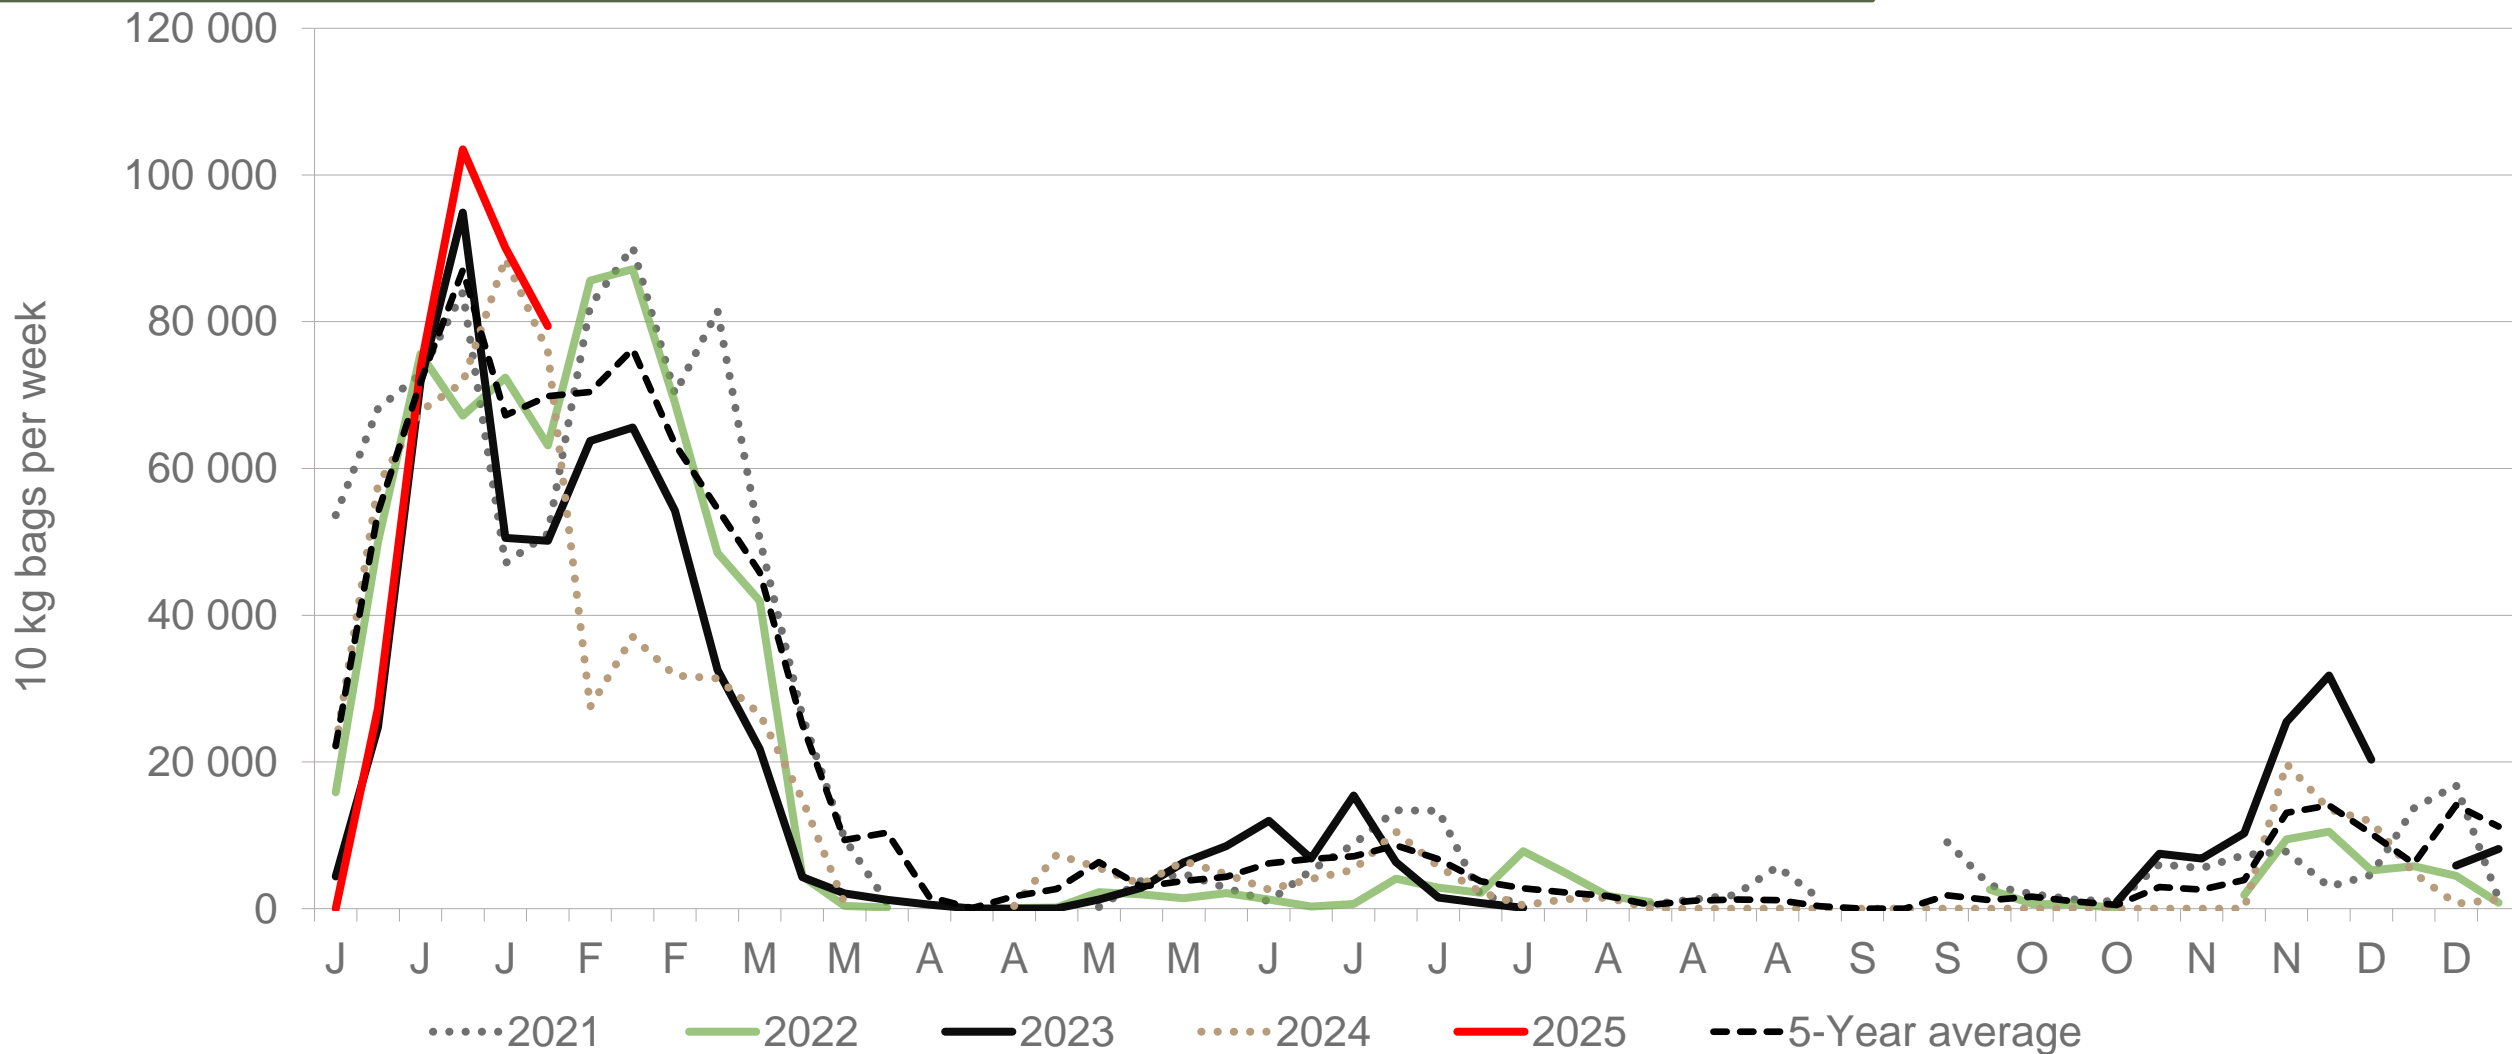

Mpumalanga: Amount of 10 kg bags per week sold on FPMs (all classes)

Sold 3% bags **less** than the first 6 weeks of 2024 and 1 976 bags **more** than the 5-year average (2020 to 2024) of the 6 weeks of each year.

Data disclaimer: Potatoes SA does not take responsibility for the accuracy or interpretation of company data re-purposed by 3rd parties