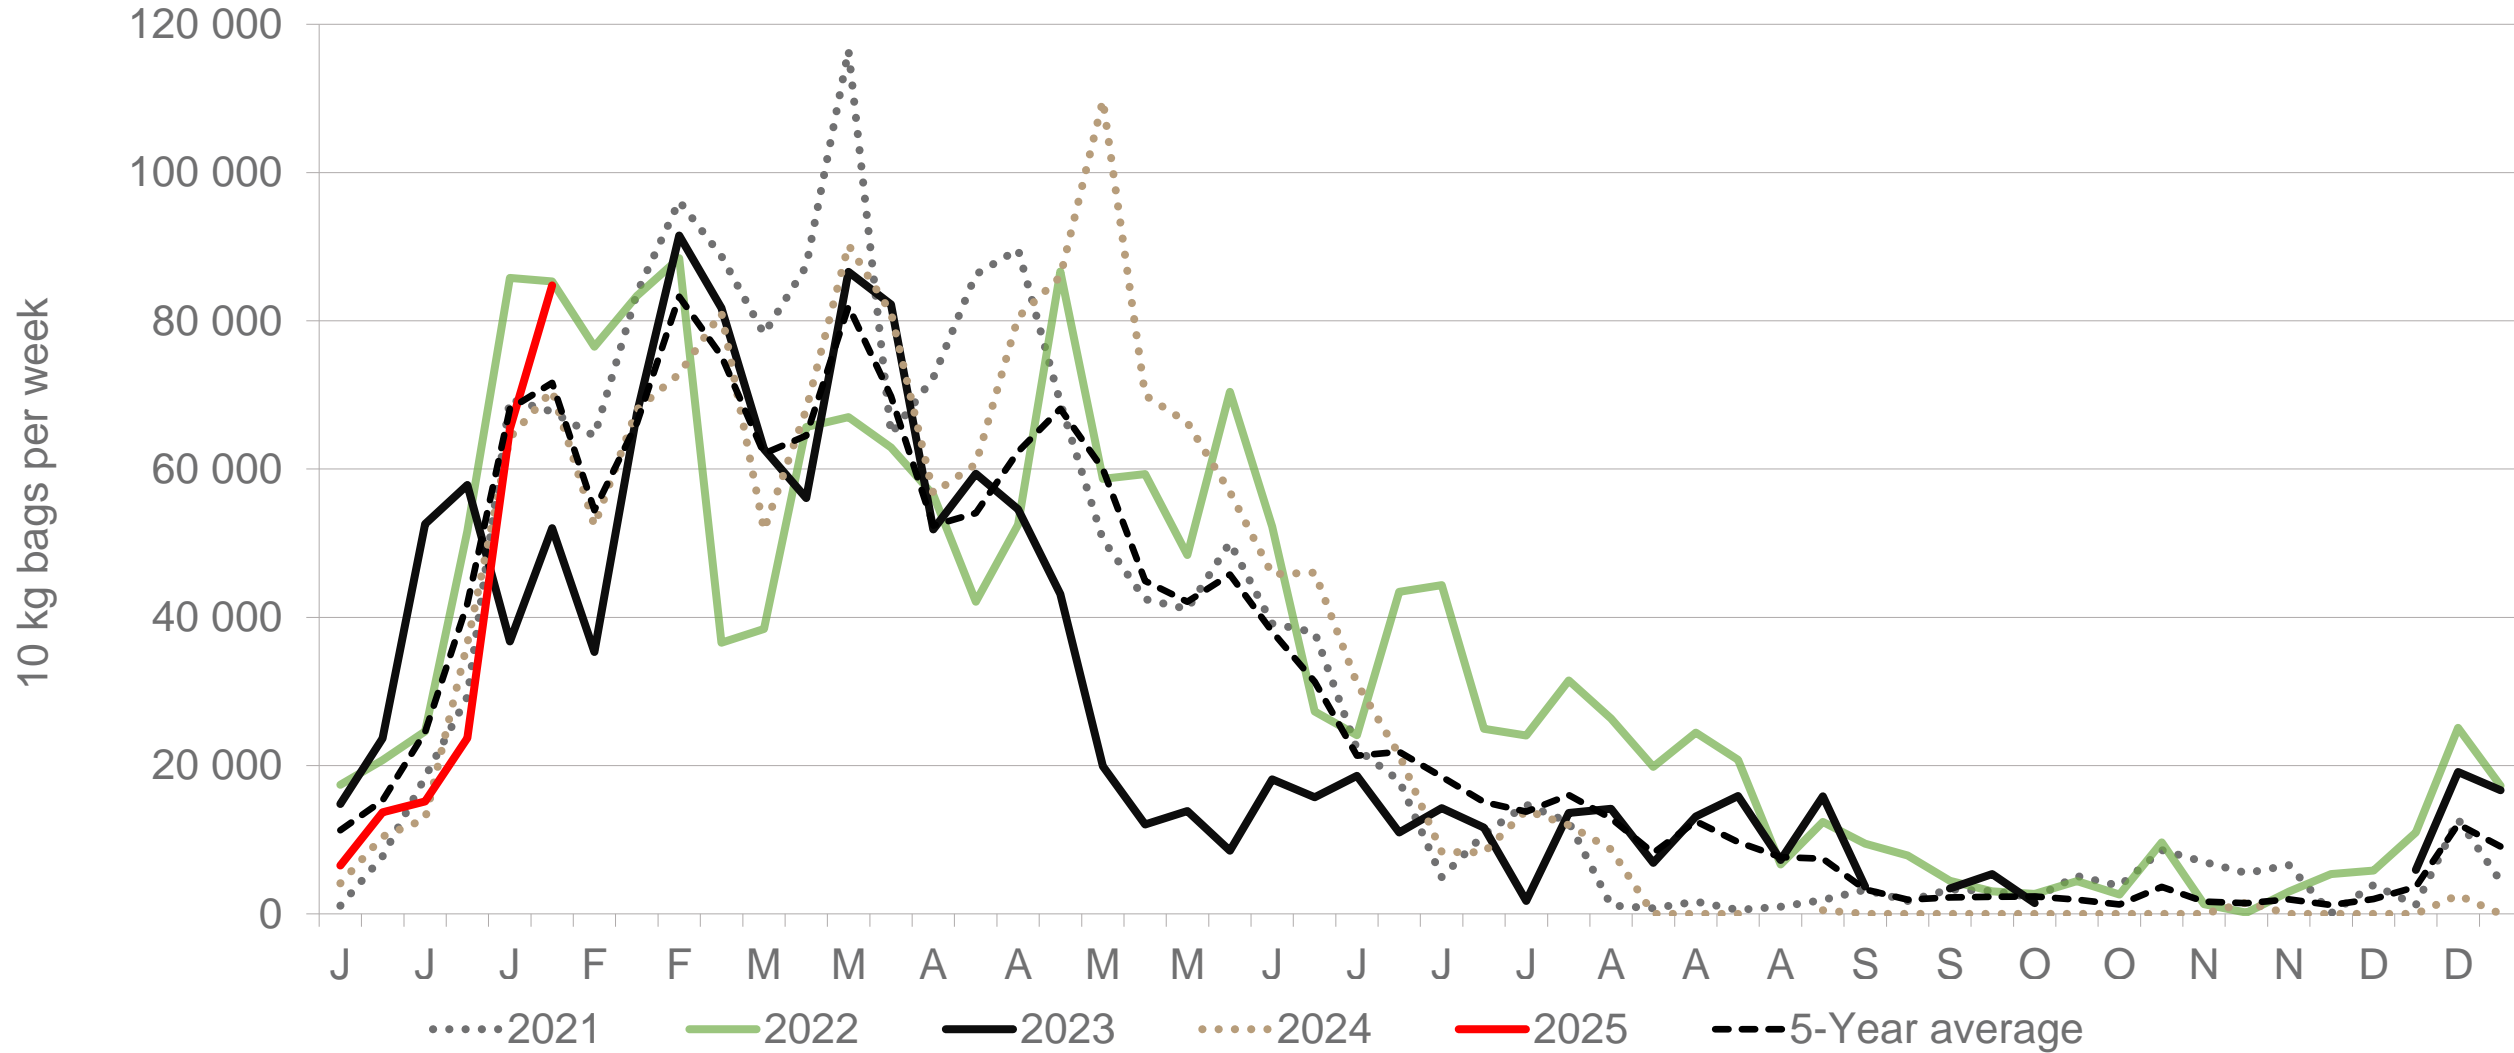

North Eastern Cape: Amount of 10 kg bags per week sold on FPMs (all classes)

Sold 5% bags **more** than the first 6 weeks of 2024 and 23 435 bags **less** than the 5-year average (2020 to 2024) of the first 6 weeks of each year.

Data disclaimer: Potatoes SA does not take responsibility for the accuracy or interpretation of company data re-purposed by 3rd parties