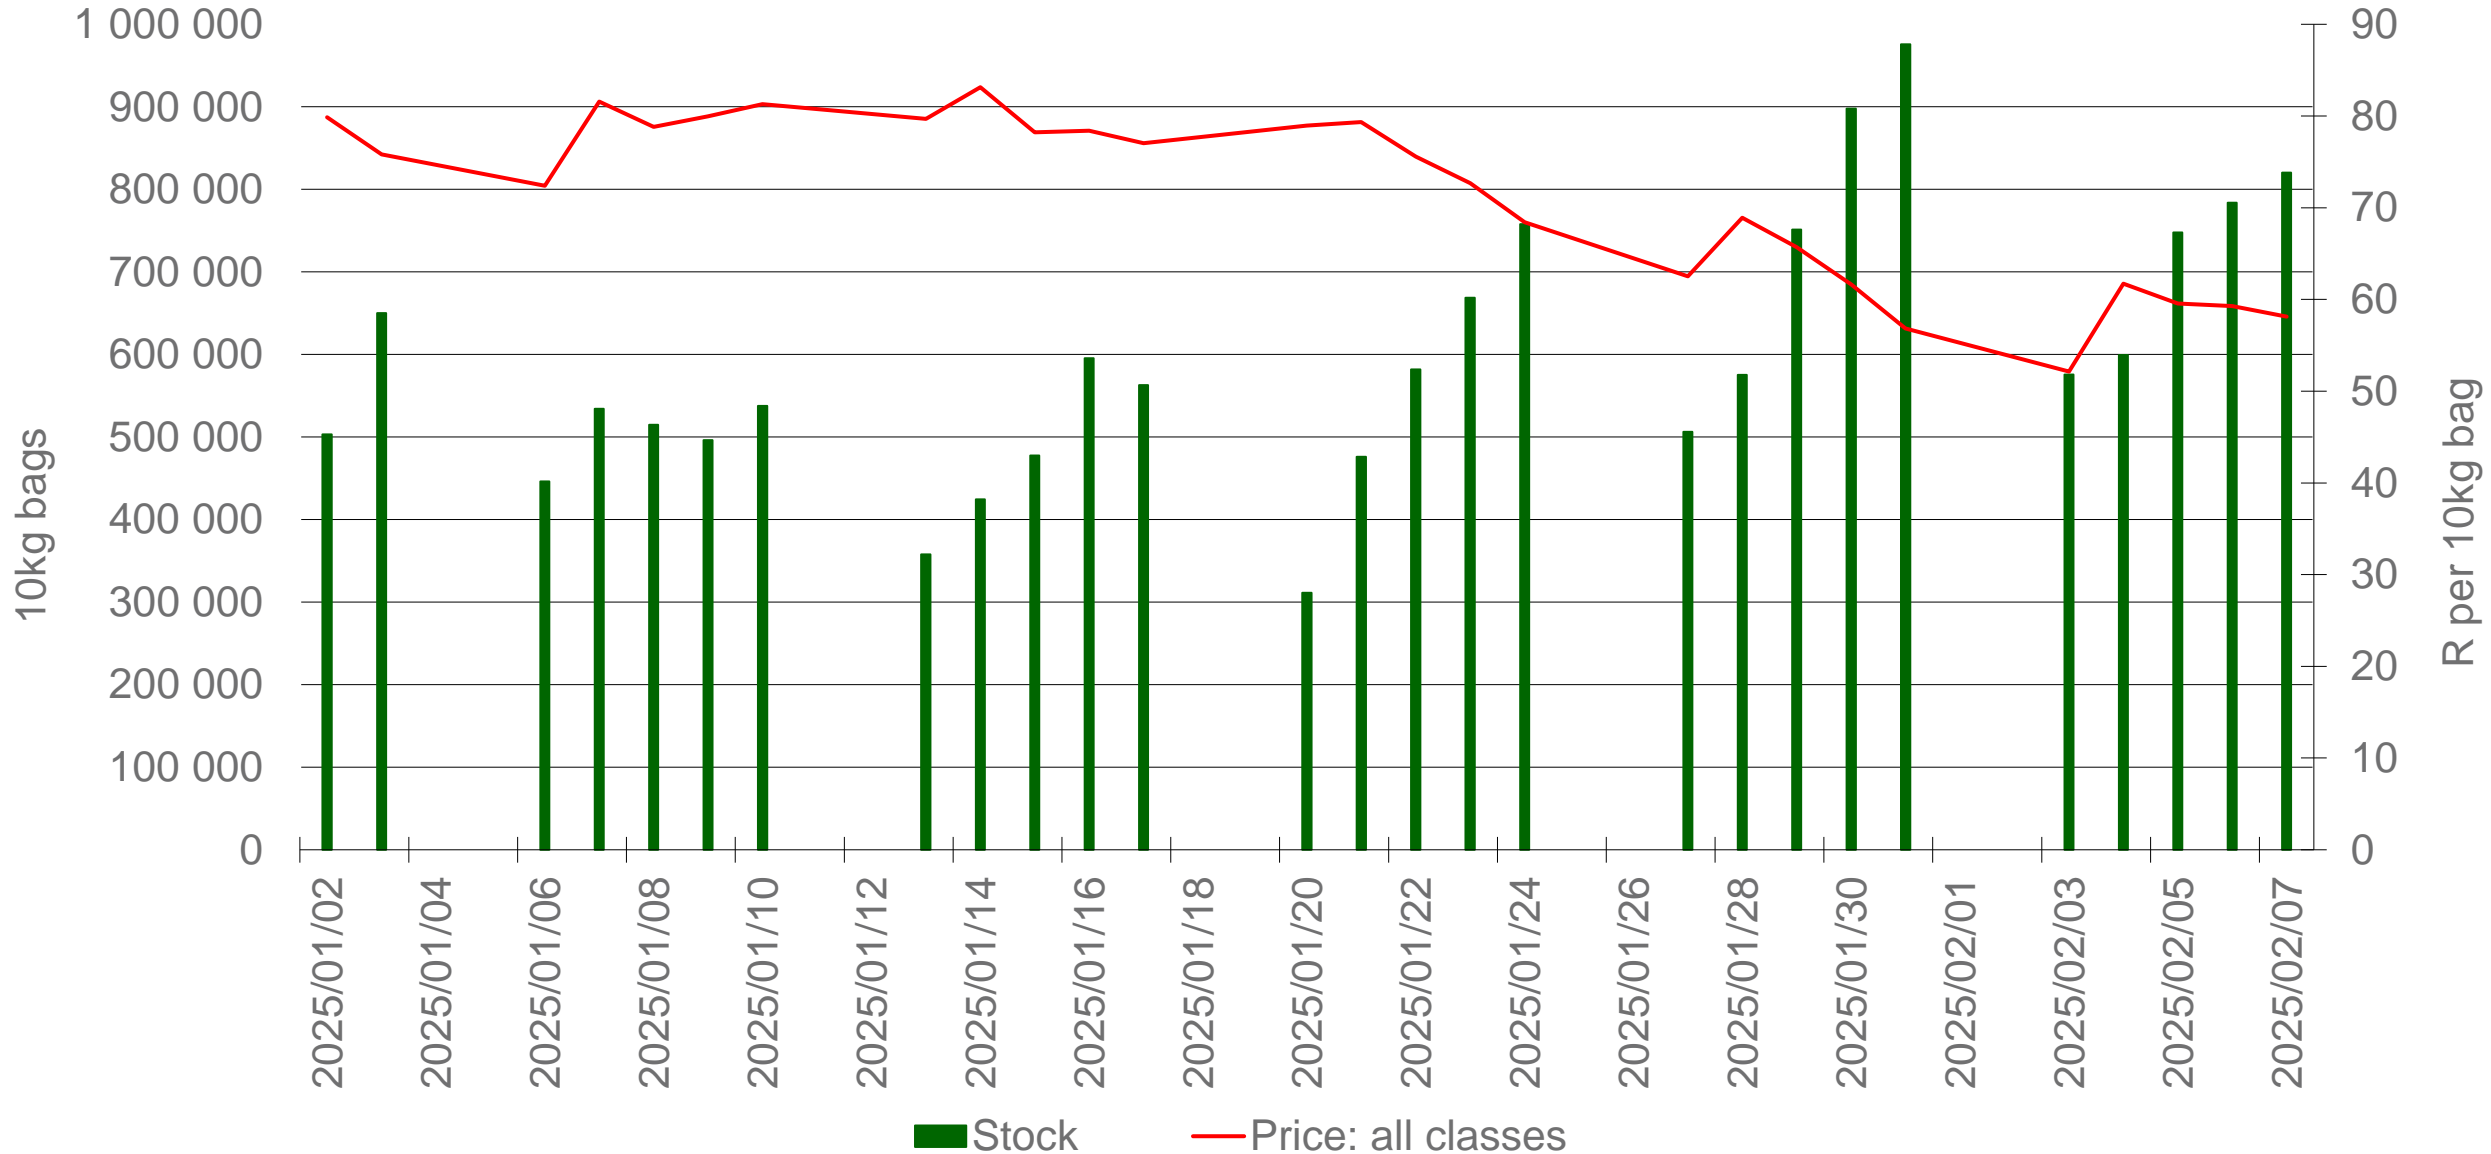

RSA daily Price versus Daily Available stocks (all classes & all sizes)

Data disclaimer: Potatoes SA does not take responsibility for the accuracy or interpretation of company data re-purposed by 3rd parties