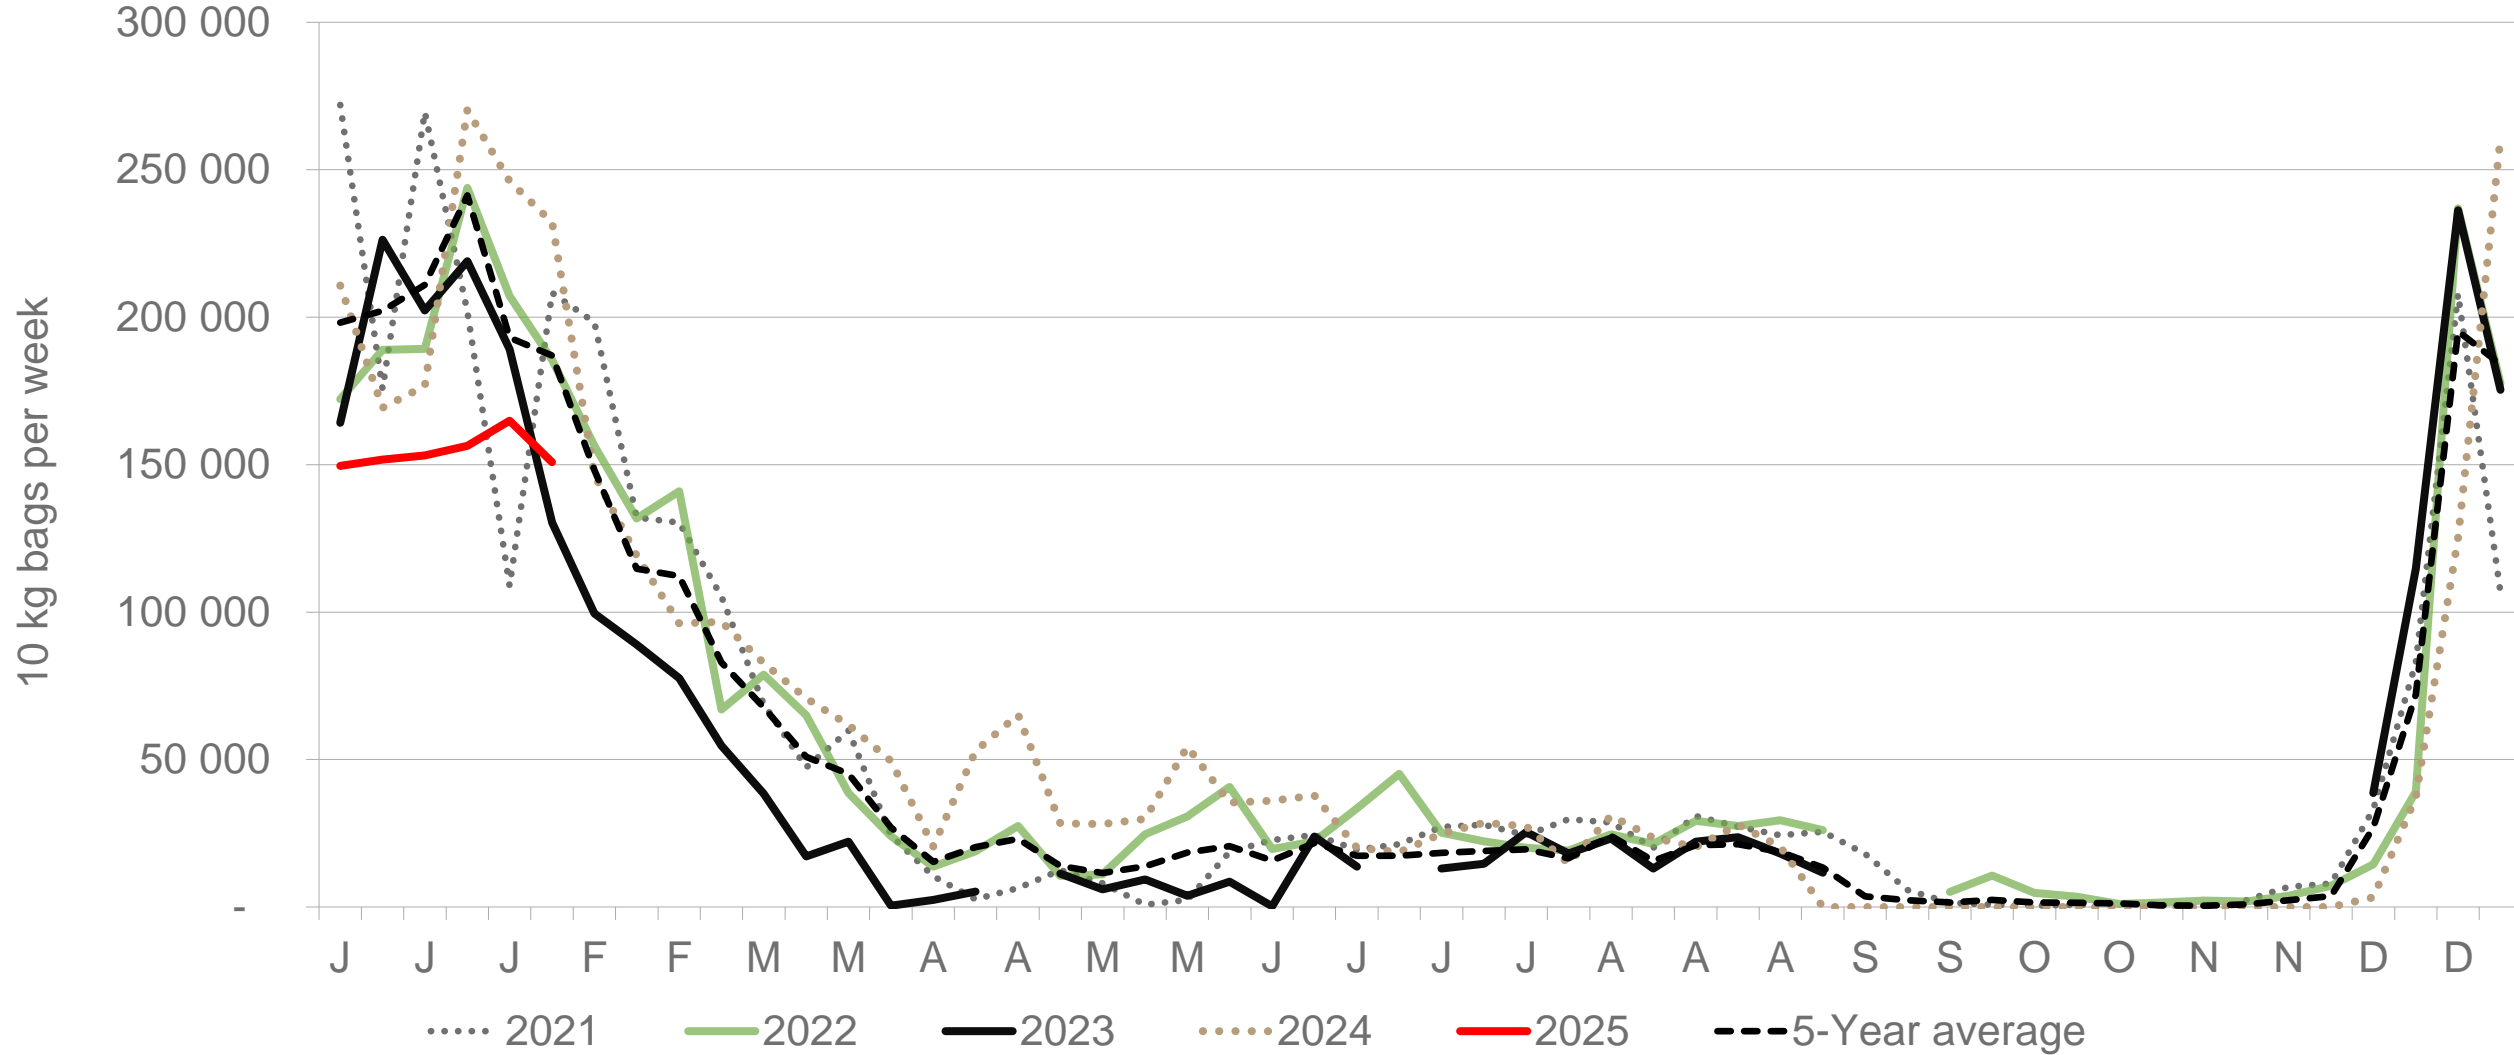

Gauteng: Amount of 10 kg bags per week sold on FPMs (all classes)

Sold 29% bags **less** than the first 6 weeks of 2024 and 306 188 bags **less** than the 5-year average (2020 to 2024) of the first 6 weeks of each year.

Data disclaimer: Potatoes SA does not take responsibility for the accuracy or interpretation of company data re-purposed by 3rd parties