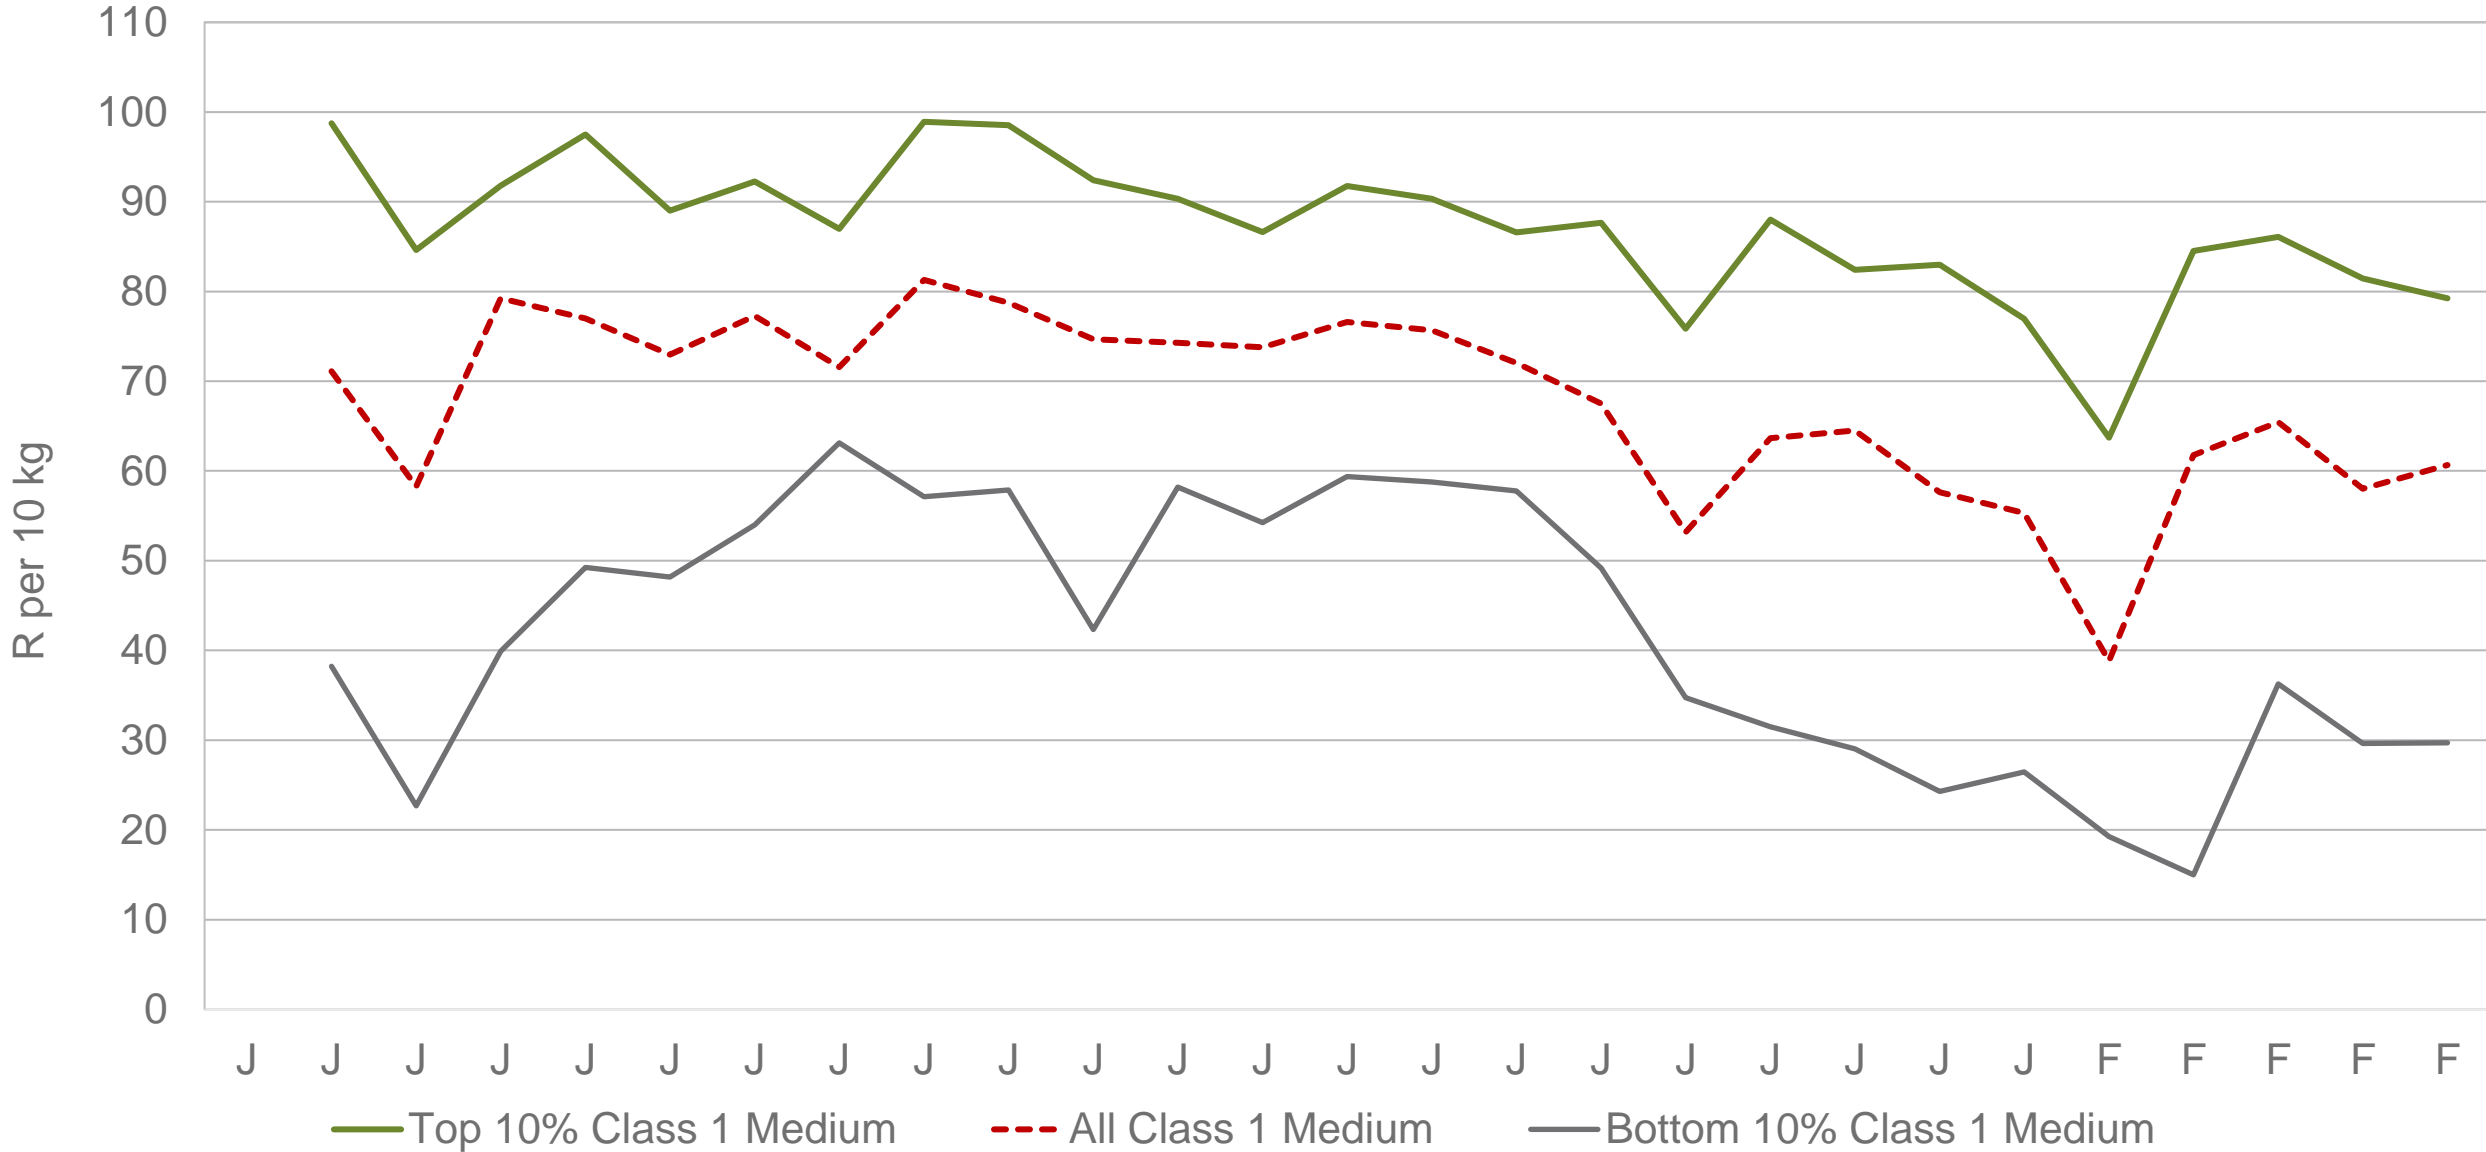

JHB market daily : Top 10% versus Bottom 10% prices – Class 1 Medium (Since January 2025)

Data disclaimer: Potatoes SA does not take responsibility for the accuracy or interpretation of company data re-purposed by 3rd parties