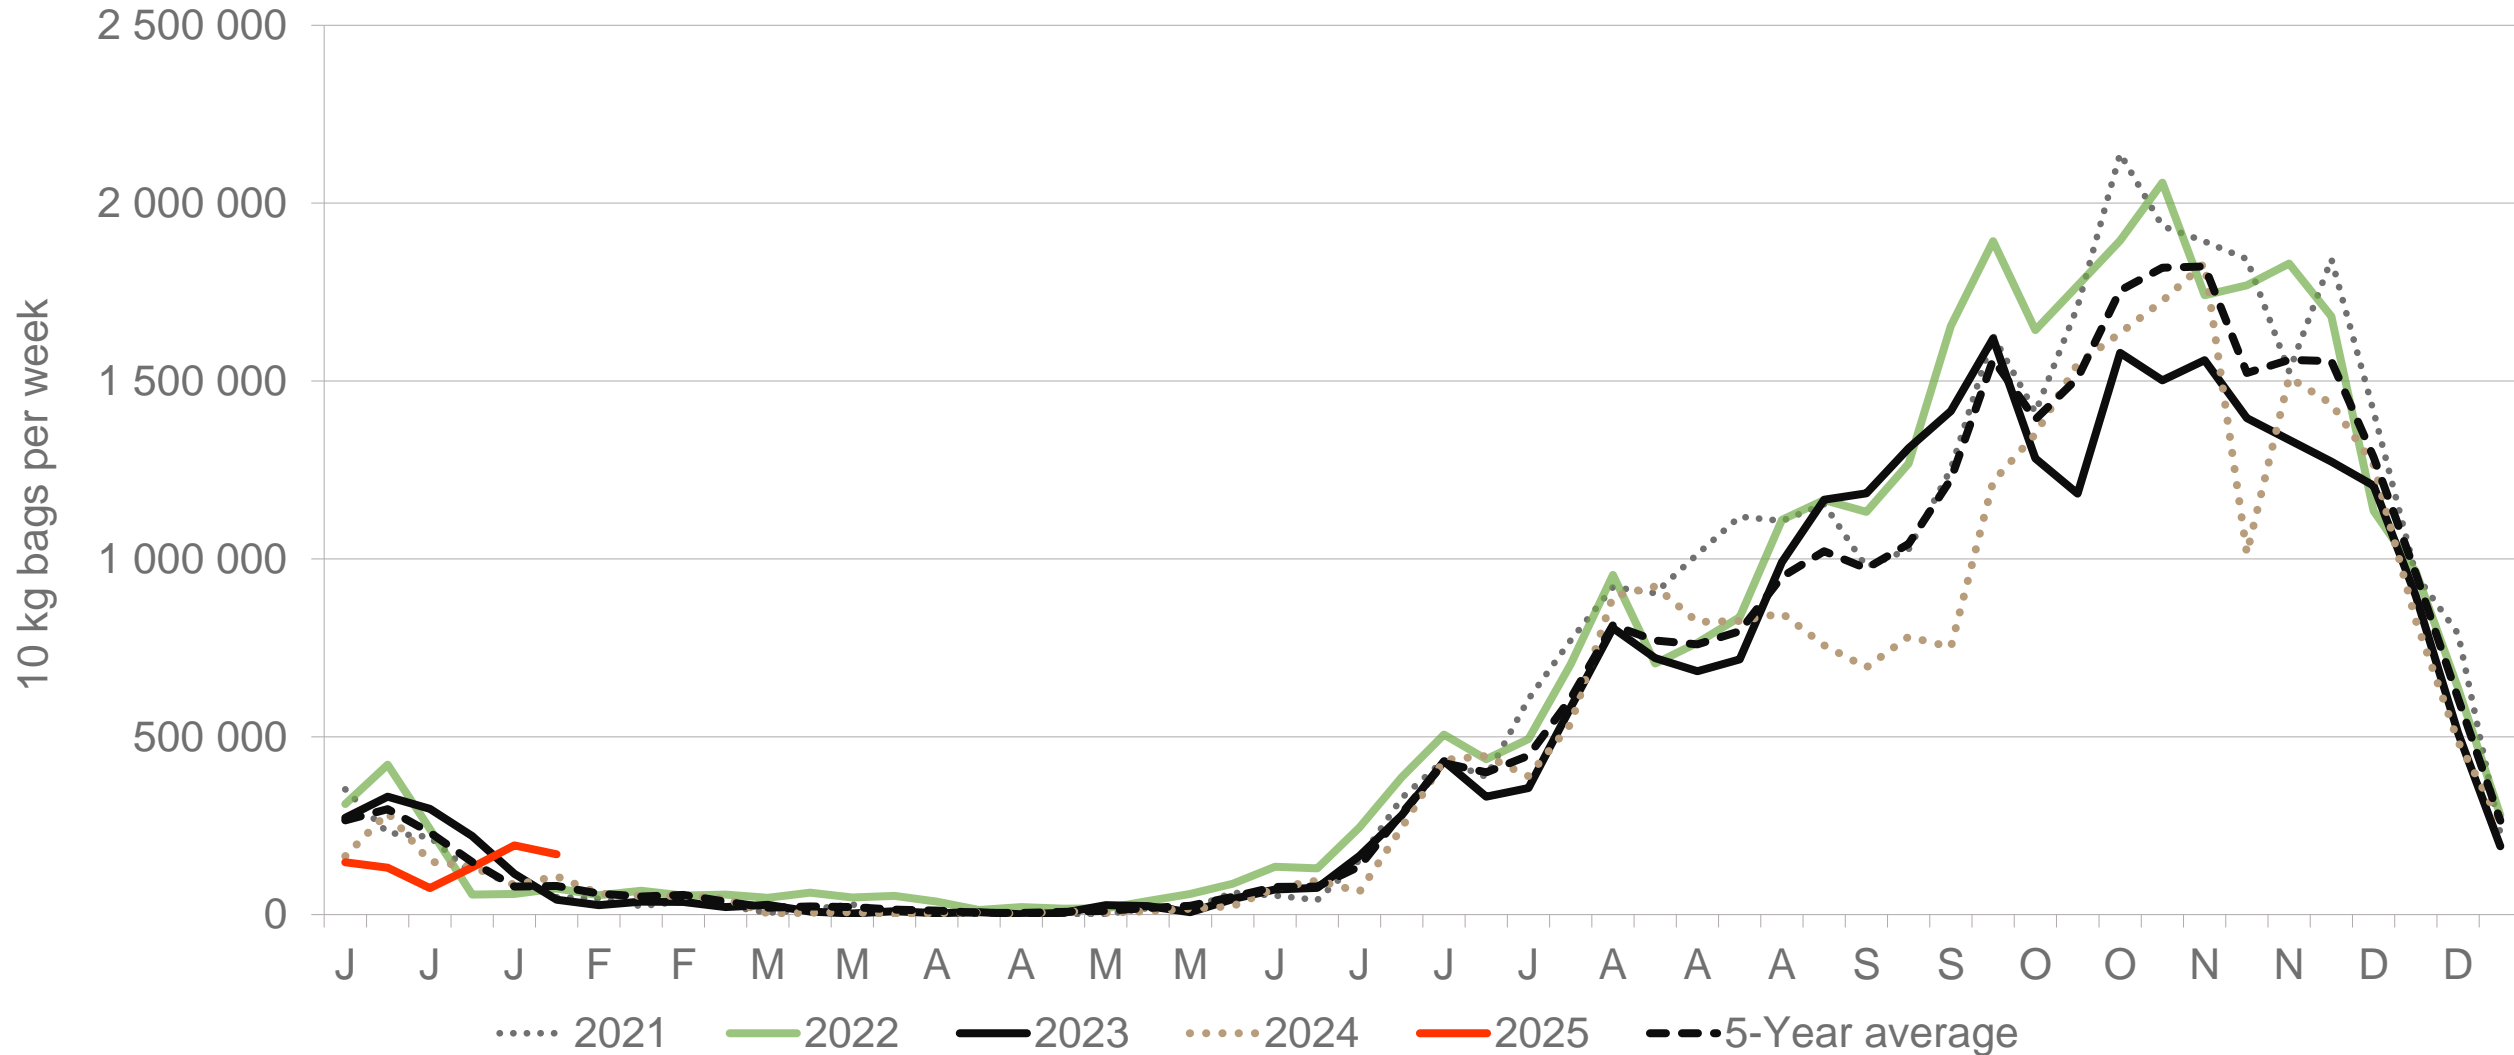

Limpopo: Amount of 10 kg bags per week sold on FPMs (all classes)

Sold 8% bags **less** than the first 6 weeks of 2024 and 250 662 bags **less** than the 5-year average (2020 to 2024) of the first 6 weeks of each year.

Data disclaimer: Potatoes SA does not take responsibility for the accuracy or interpretation of company data re-purposed by 3rd parties