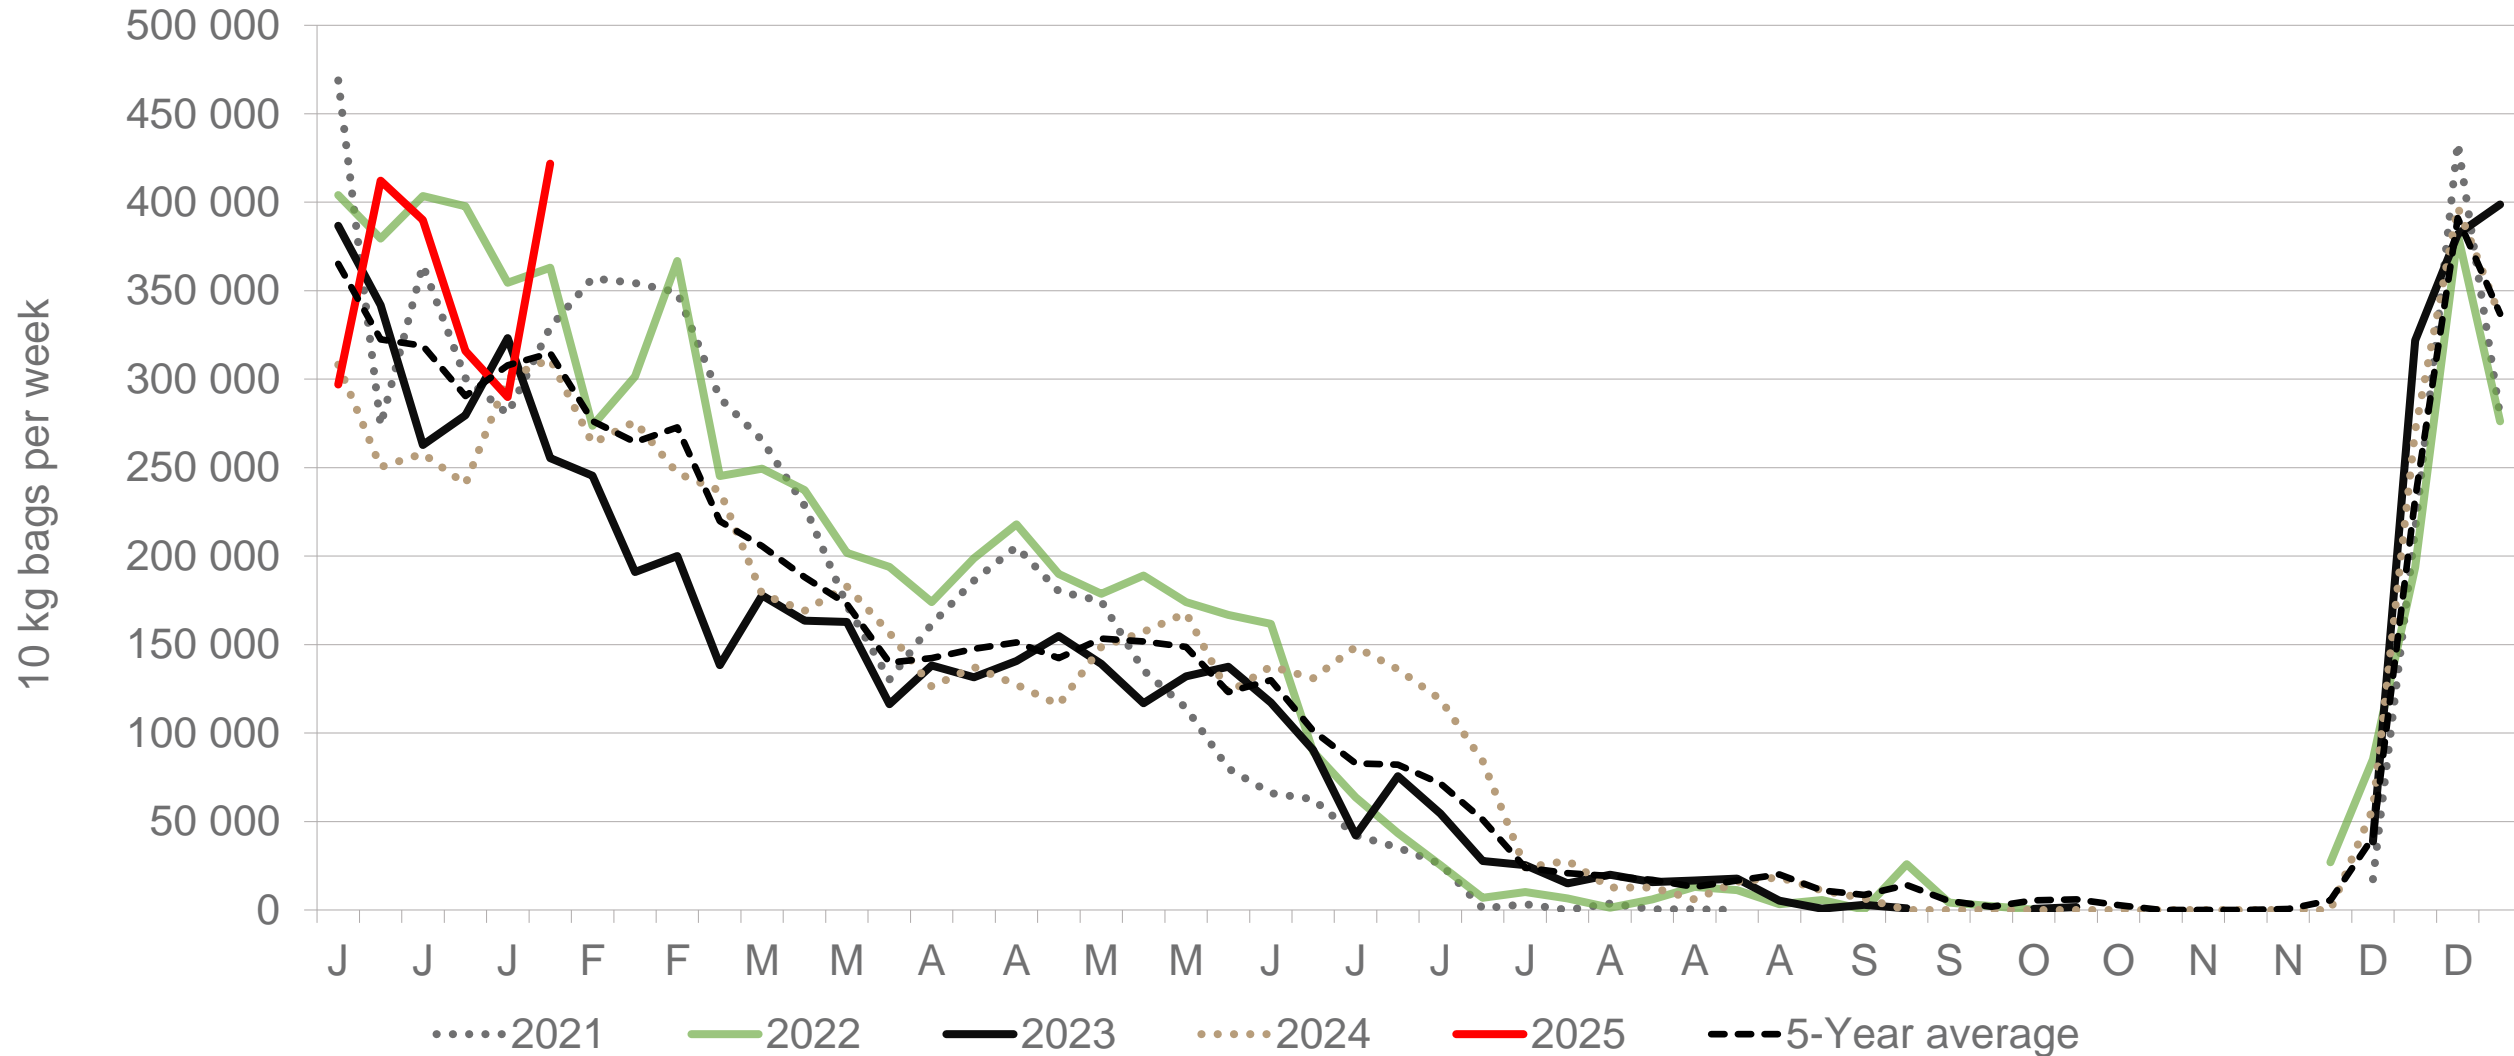

North-West: Amount of 10 kg bags per week sold on FPMs (all classes)

Sold 27% bags **more** than the first 6 weeks of 2024 and 207 378 bags **more** than the 5-year average (2020 to 2024) of the first 6 weeks of each year.

Data disclaimer: Potatoes SA does not take responsibility for the accuracy or interpretation of company data re-purposed by 3rd parties