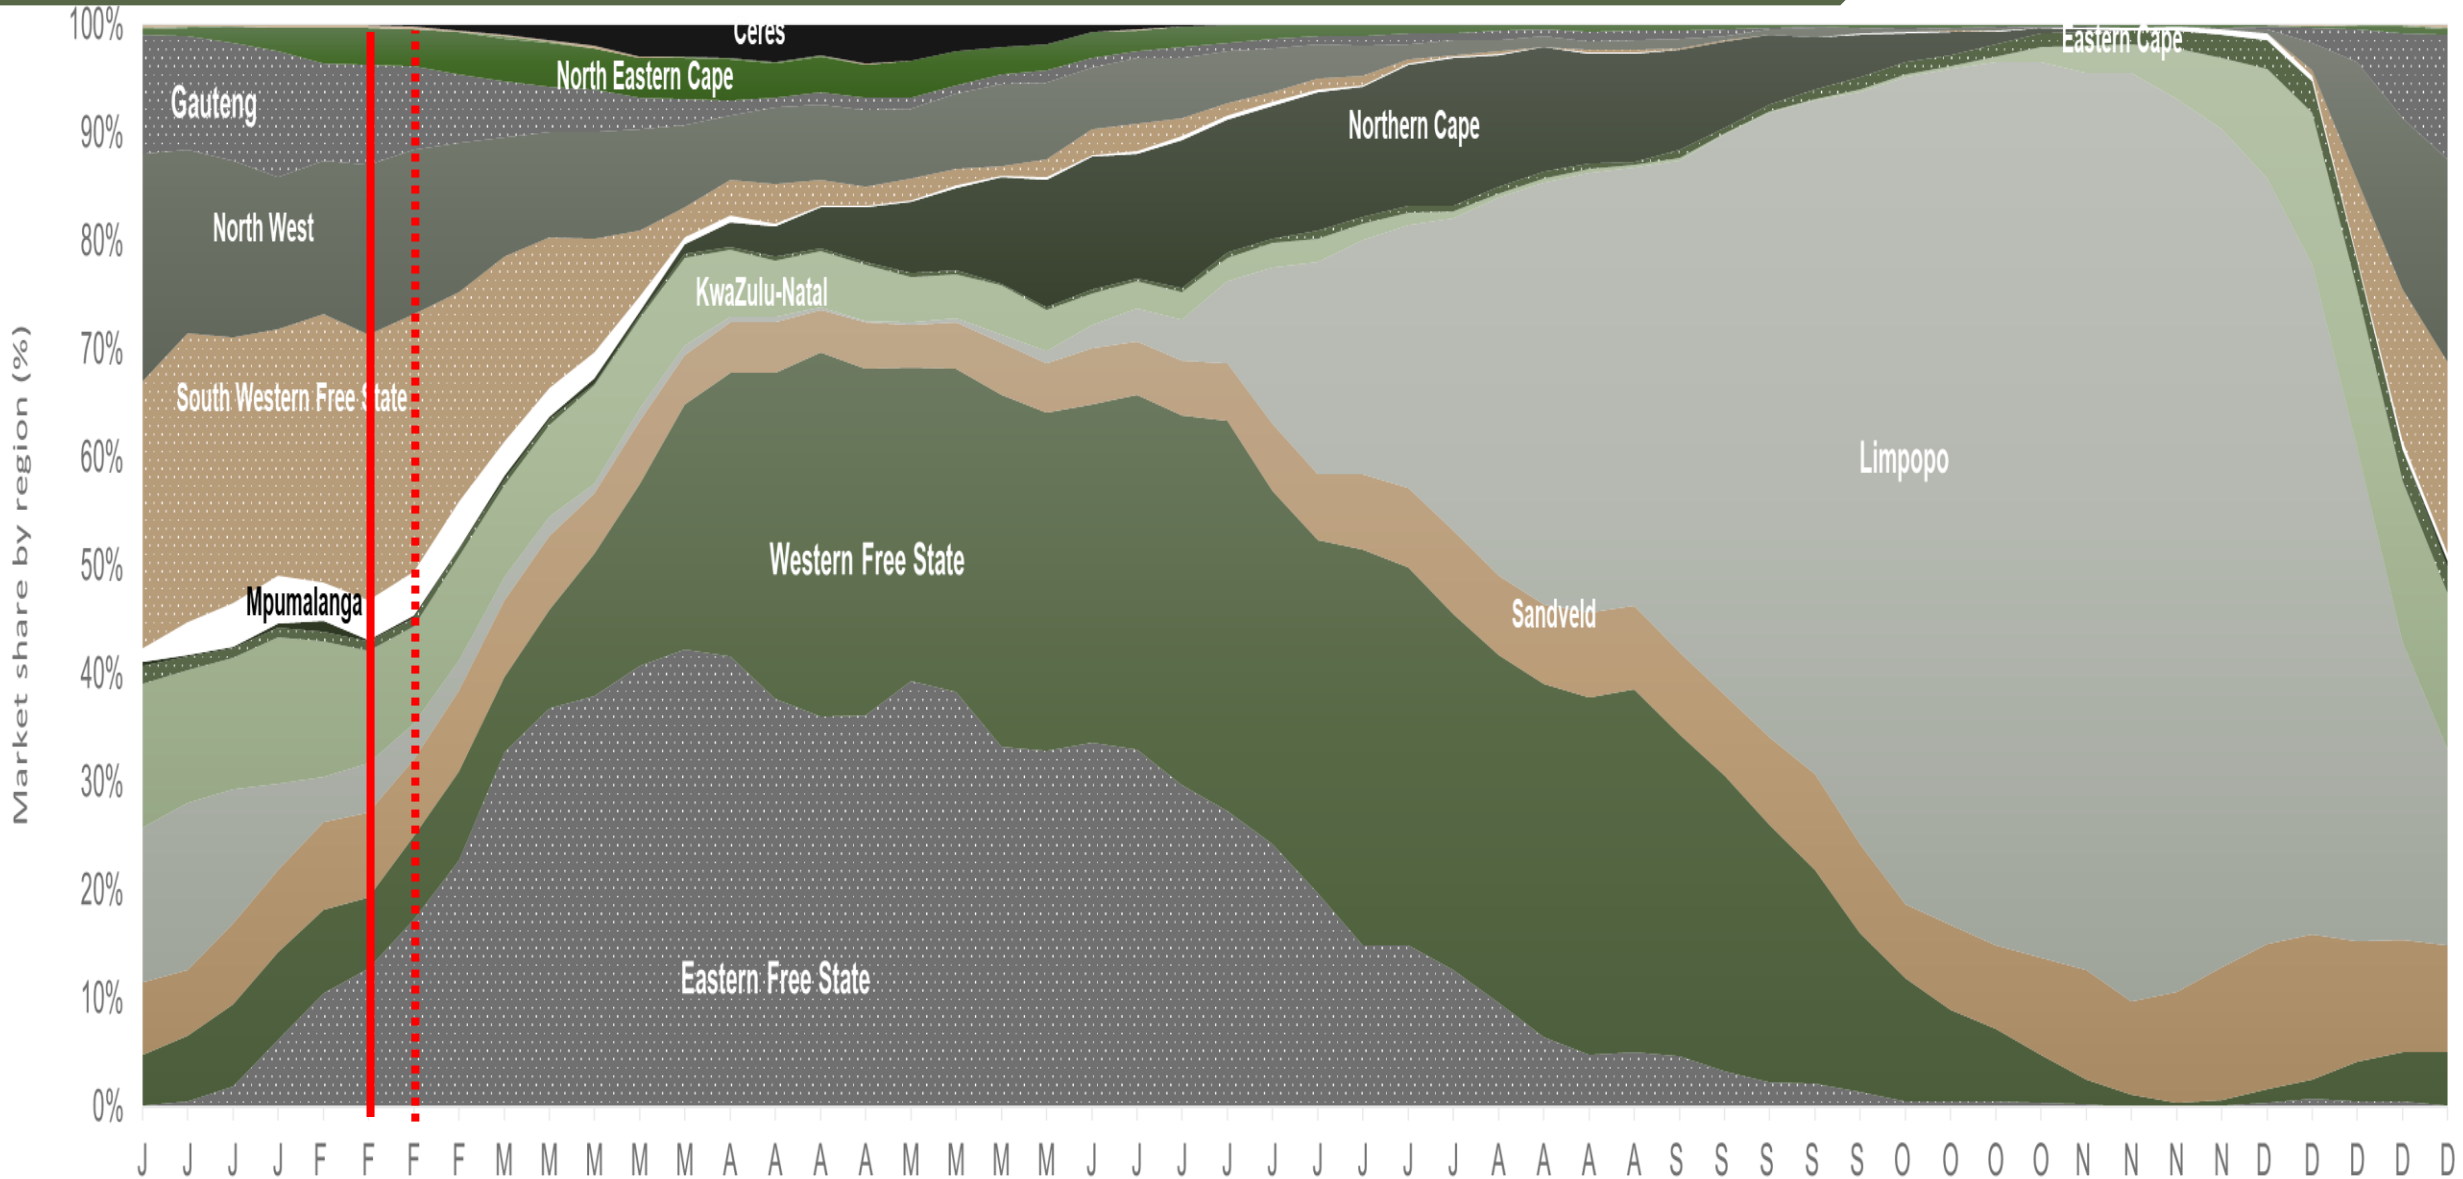

Market share of regions on fresh produce markets 2019-2024

Data disclaimer: Potatoes SA does not take responsibility for the accuracy or interpretation of company data re-purposed by 3rd parties