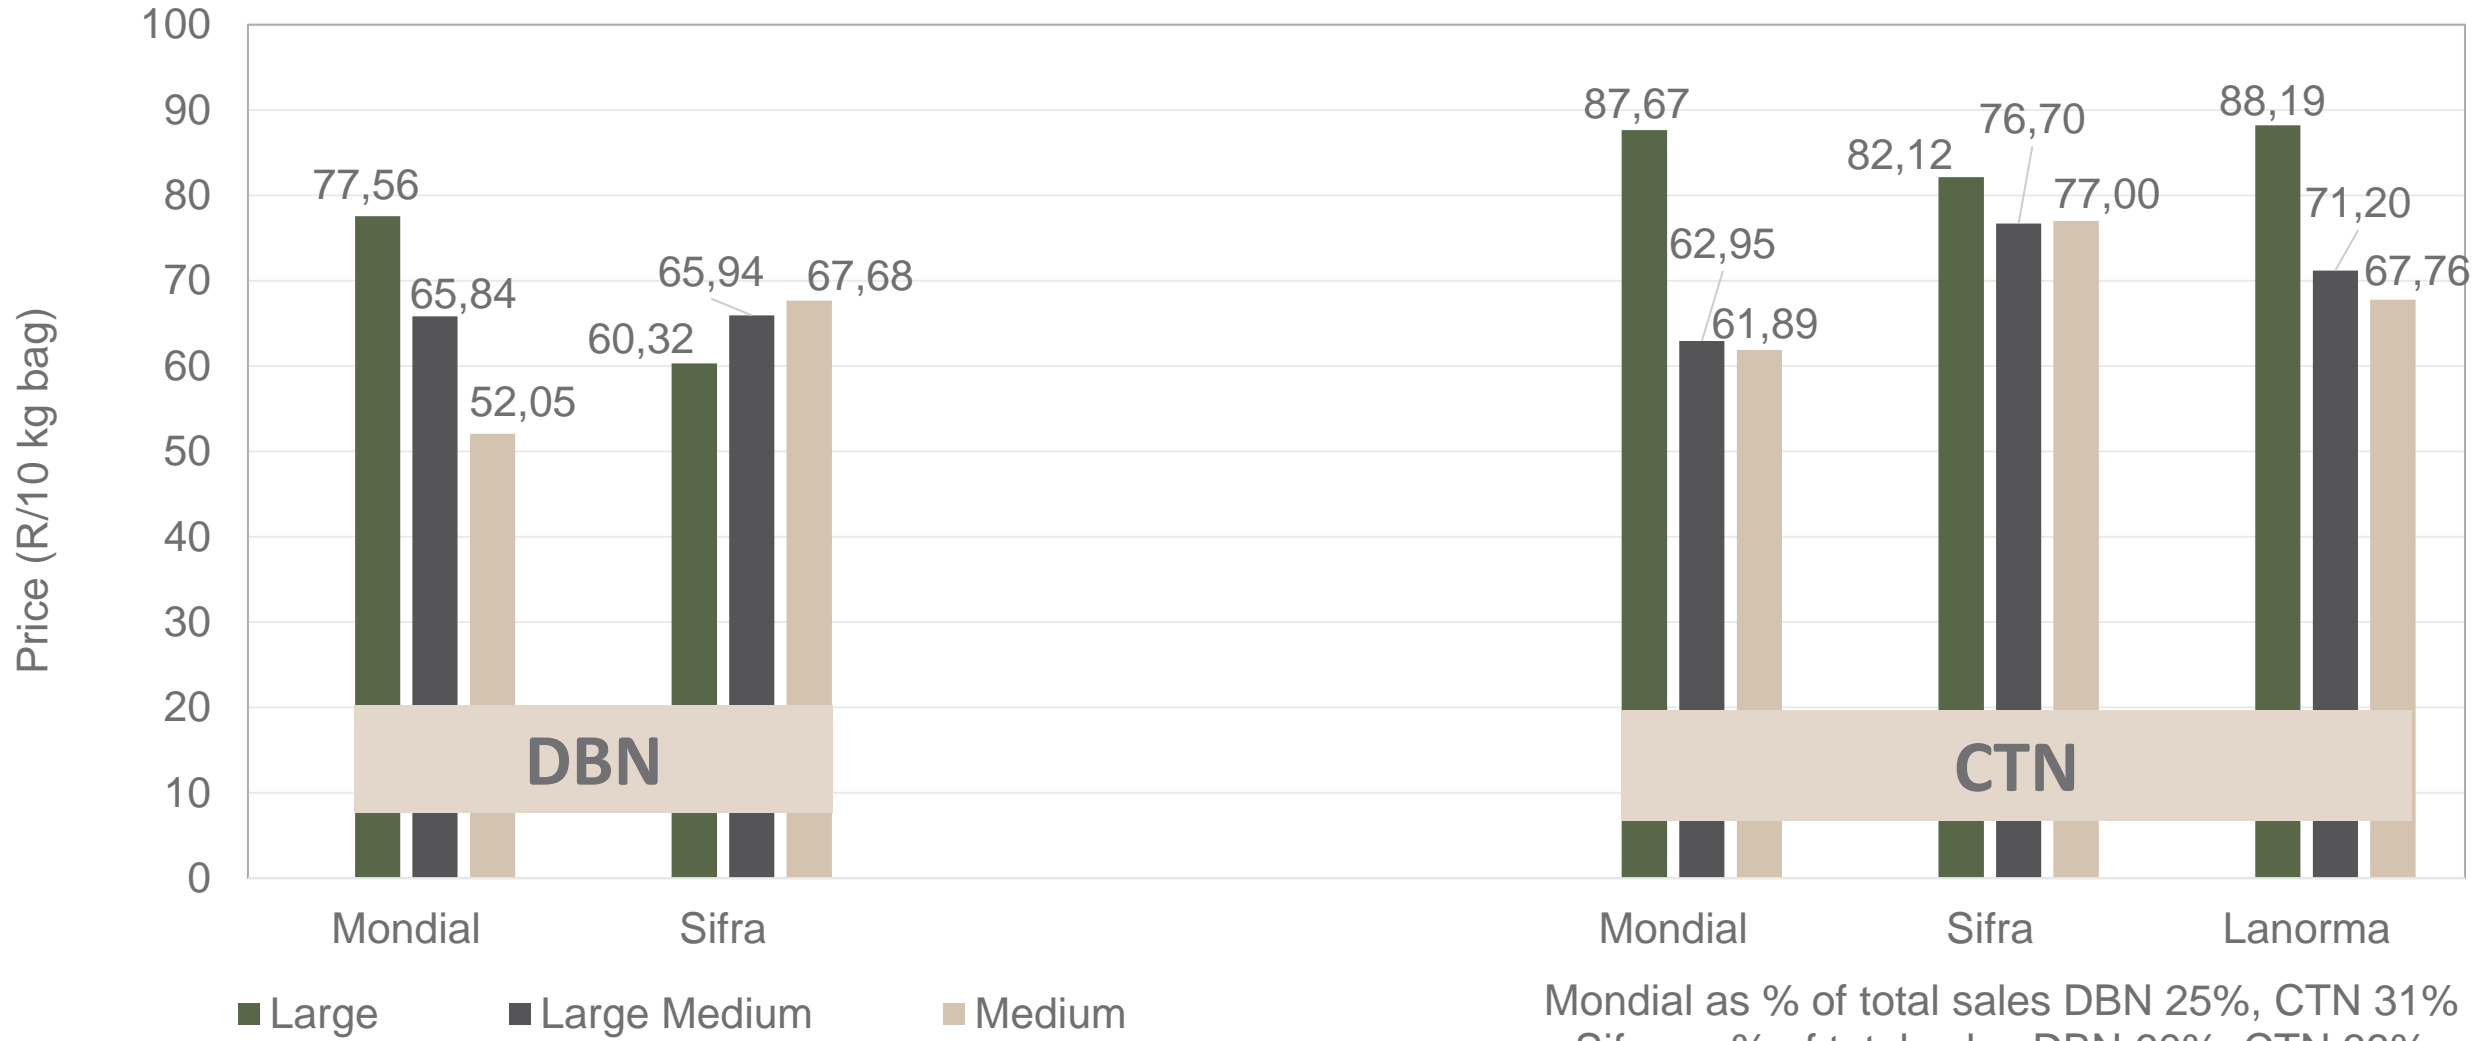

DBN & CTN markets: Average Prices - Different Sizes (only 10 kg bags)

Mondial as % of total sales DBN 25%, CTN 31%
Sifra as % of total sales DBN 60%, CTN 33%
Lanorma as % of total sales DBN 0%, CTN 16%