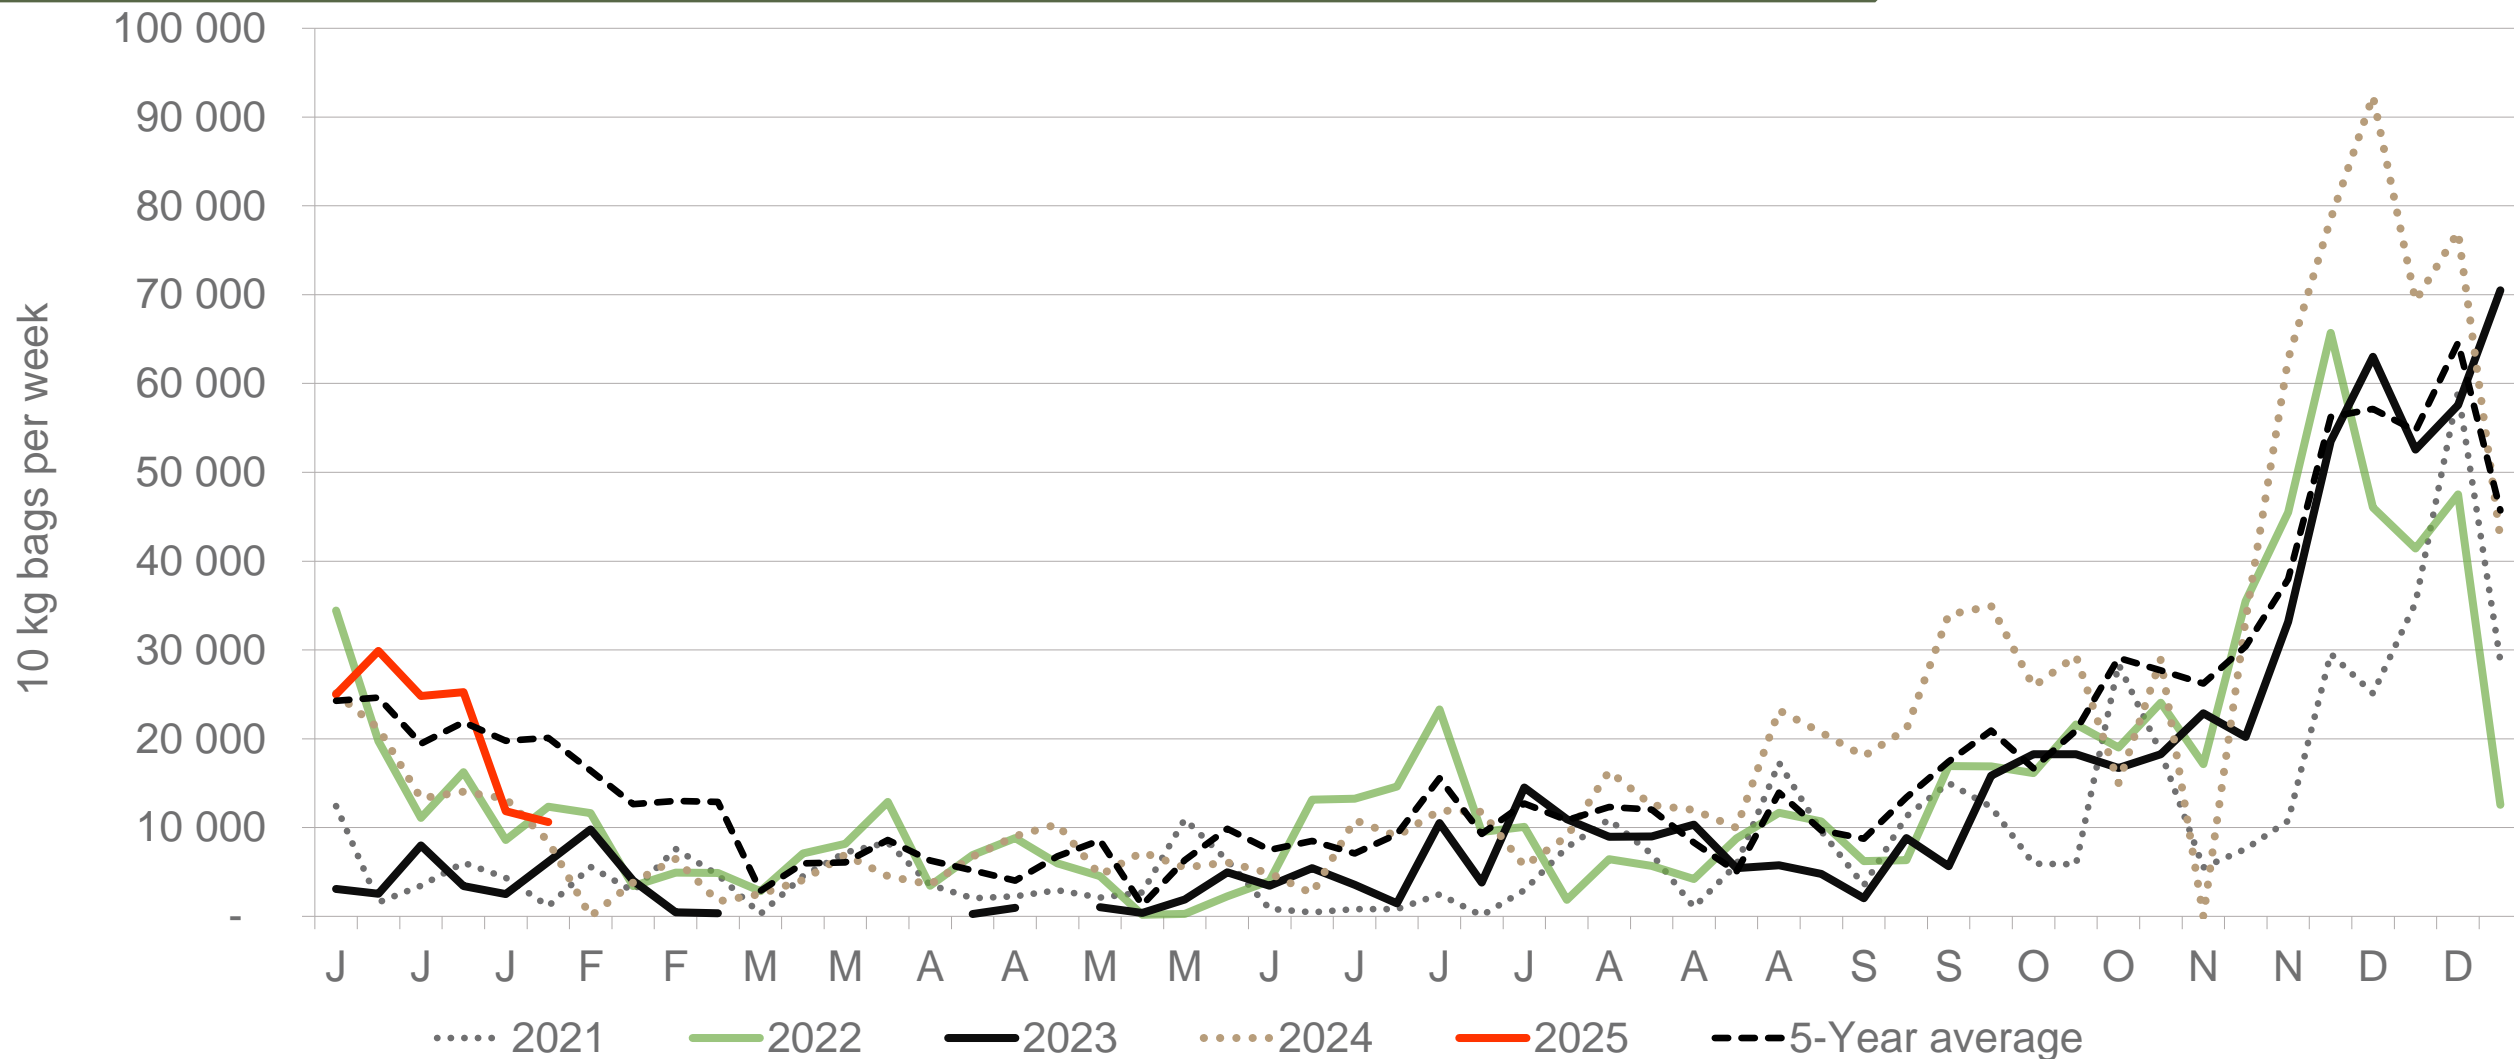

Eastern Cape: Amount of 10 kg bags per week sold on FPMs (all classes)

Sold 34% bags **more** than the first 6 weeks of 2024 and 21 079 bags **more** than the 5-year average (2020 to 2024) of the 6 weeks of each year.

Data disclaimer: Potatoes SA does not take responsibility for the accuracy or interpretation of company data re-purposed by 3rd parties