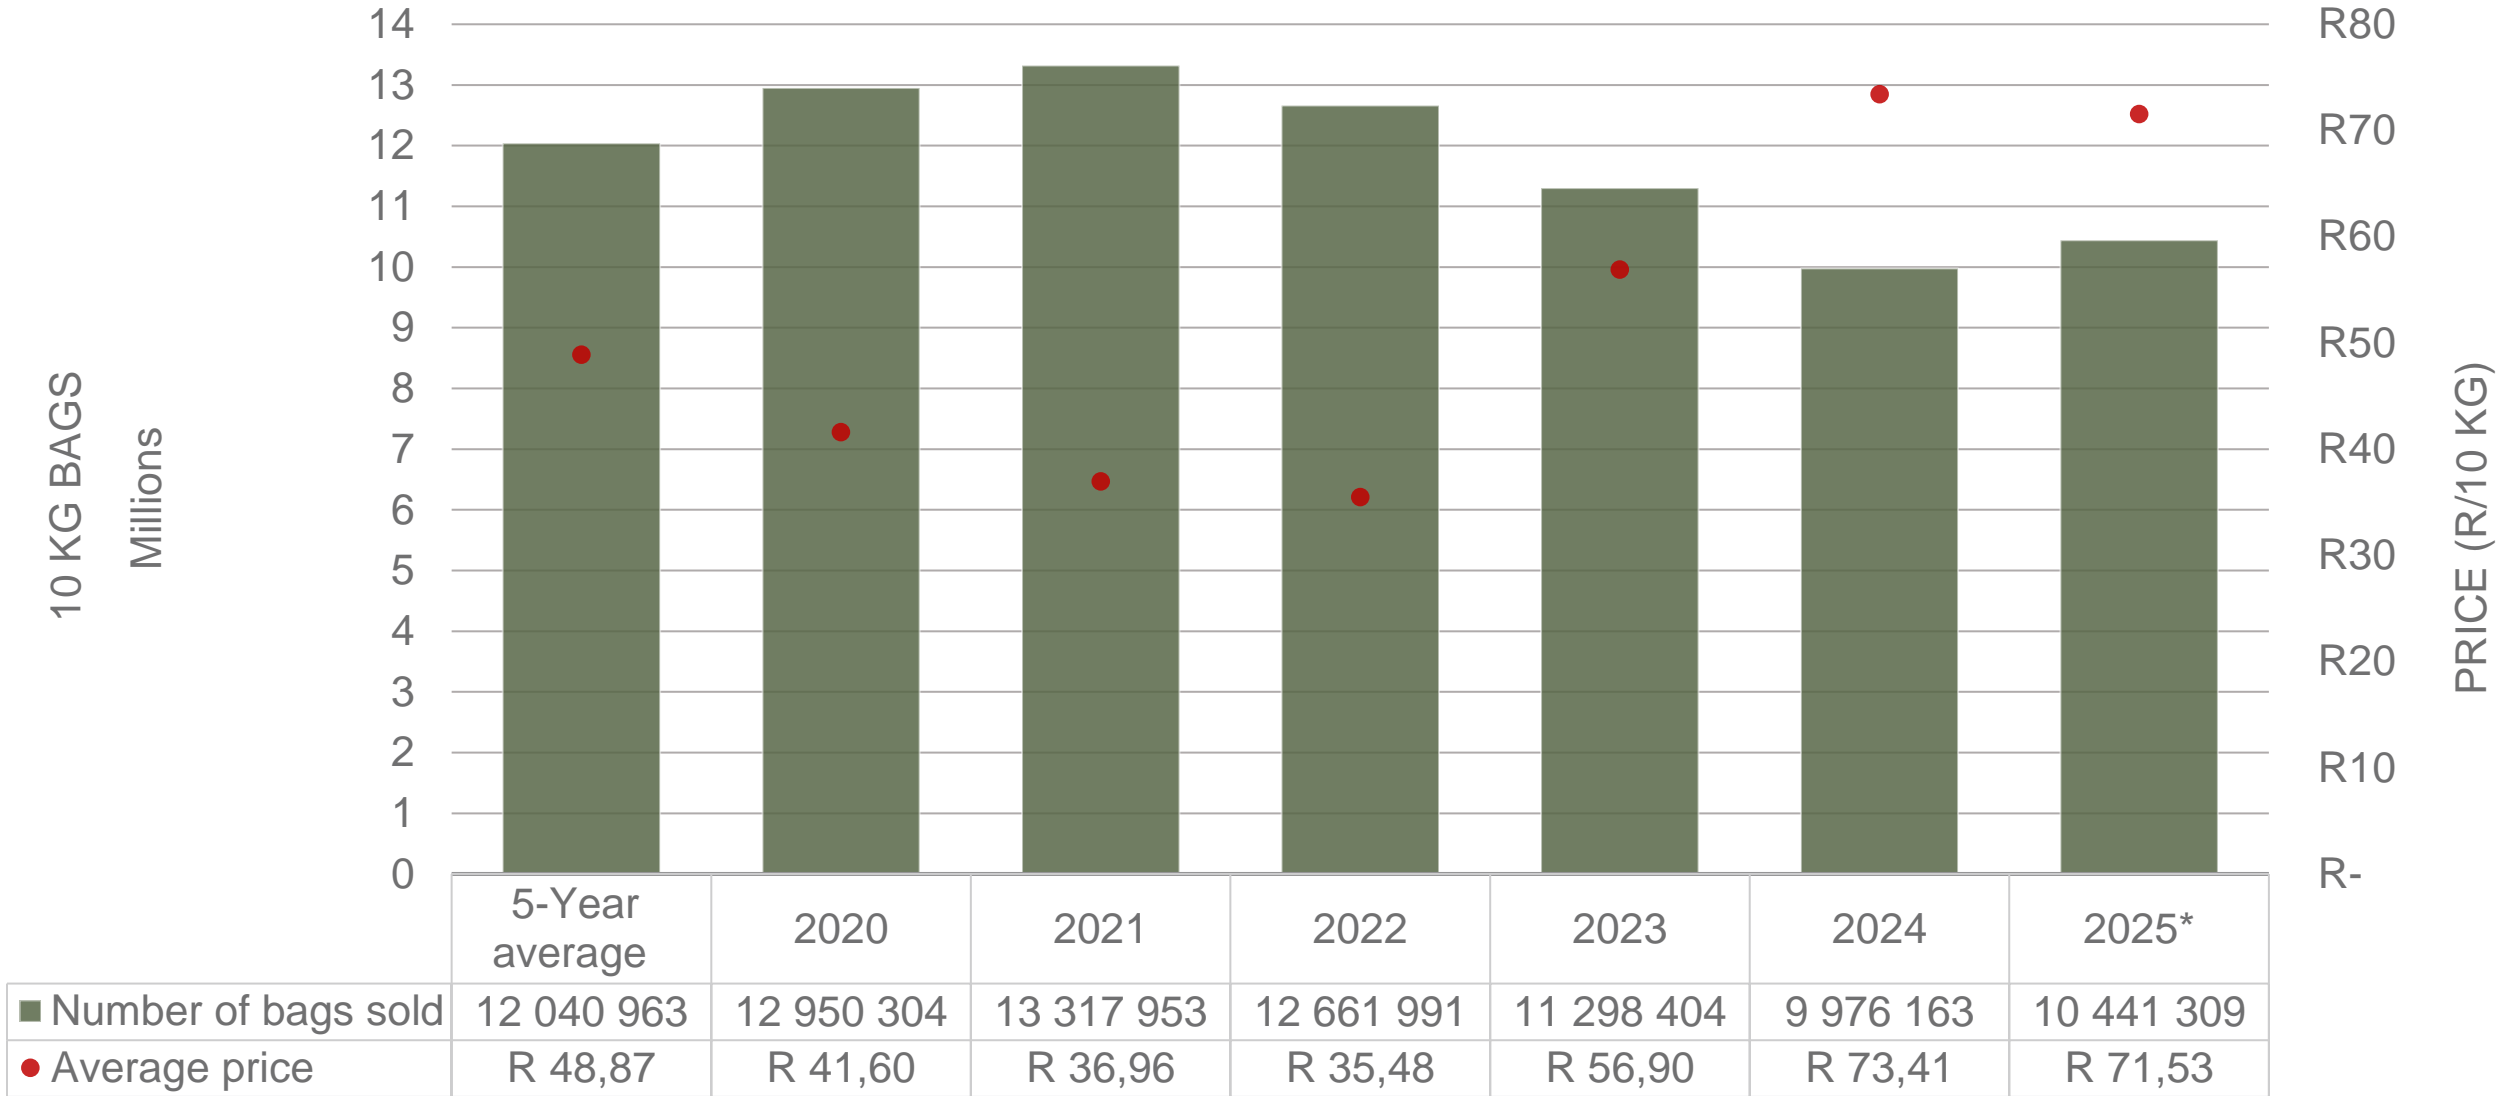

# Cumulative total number of 10 kg bags sold on markets:

Sold 1 599 654 bags **less** than the **5-year average** (2020 to 2024) of the first 6 weeks of 2025

*Data disclaimer: Potatoes SA does not take responsibility for the accuracy or interpretation of company data re-purposed by 3rd parties*