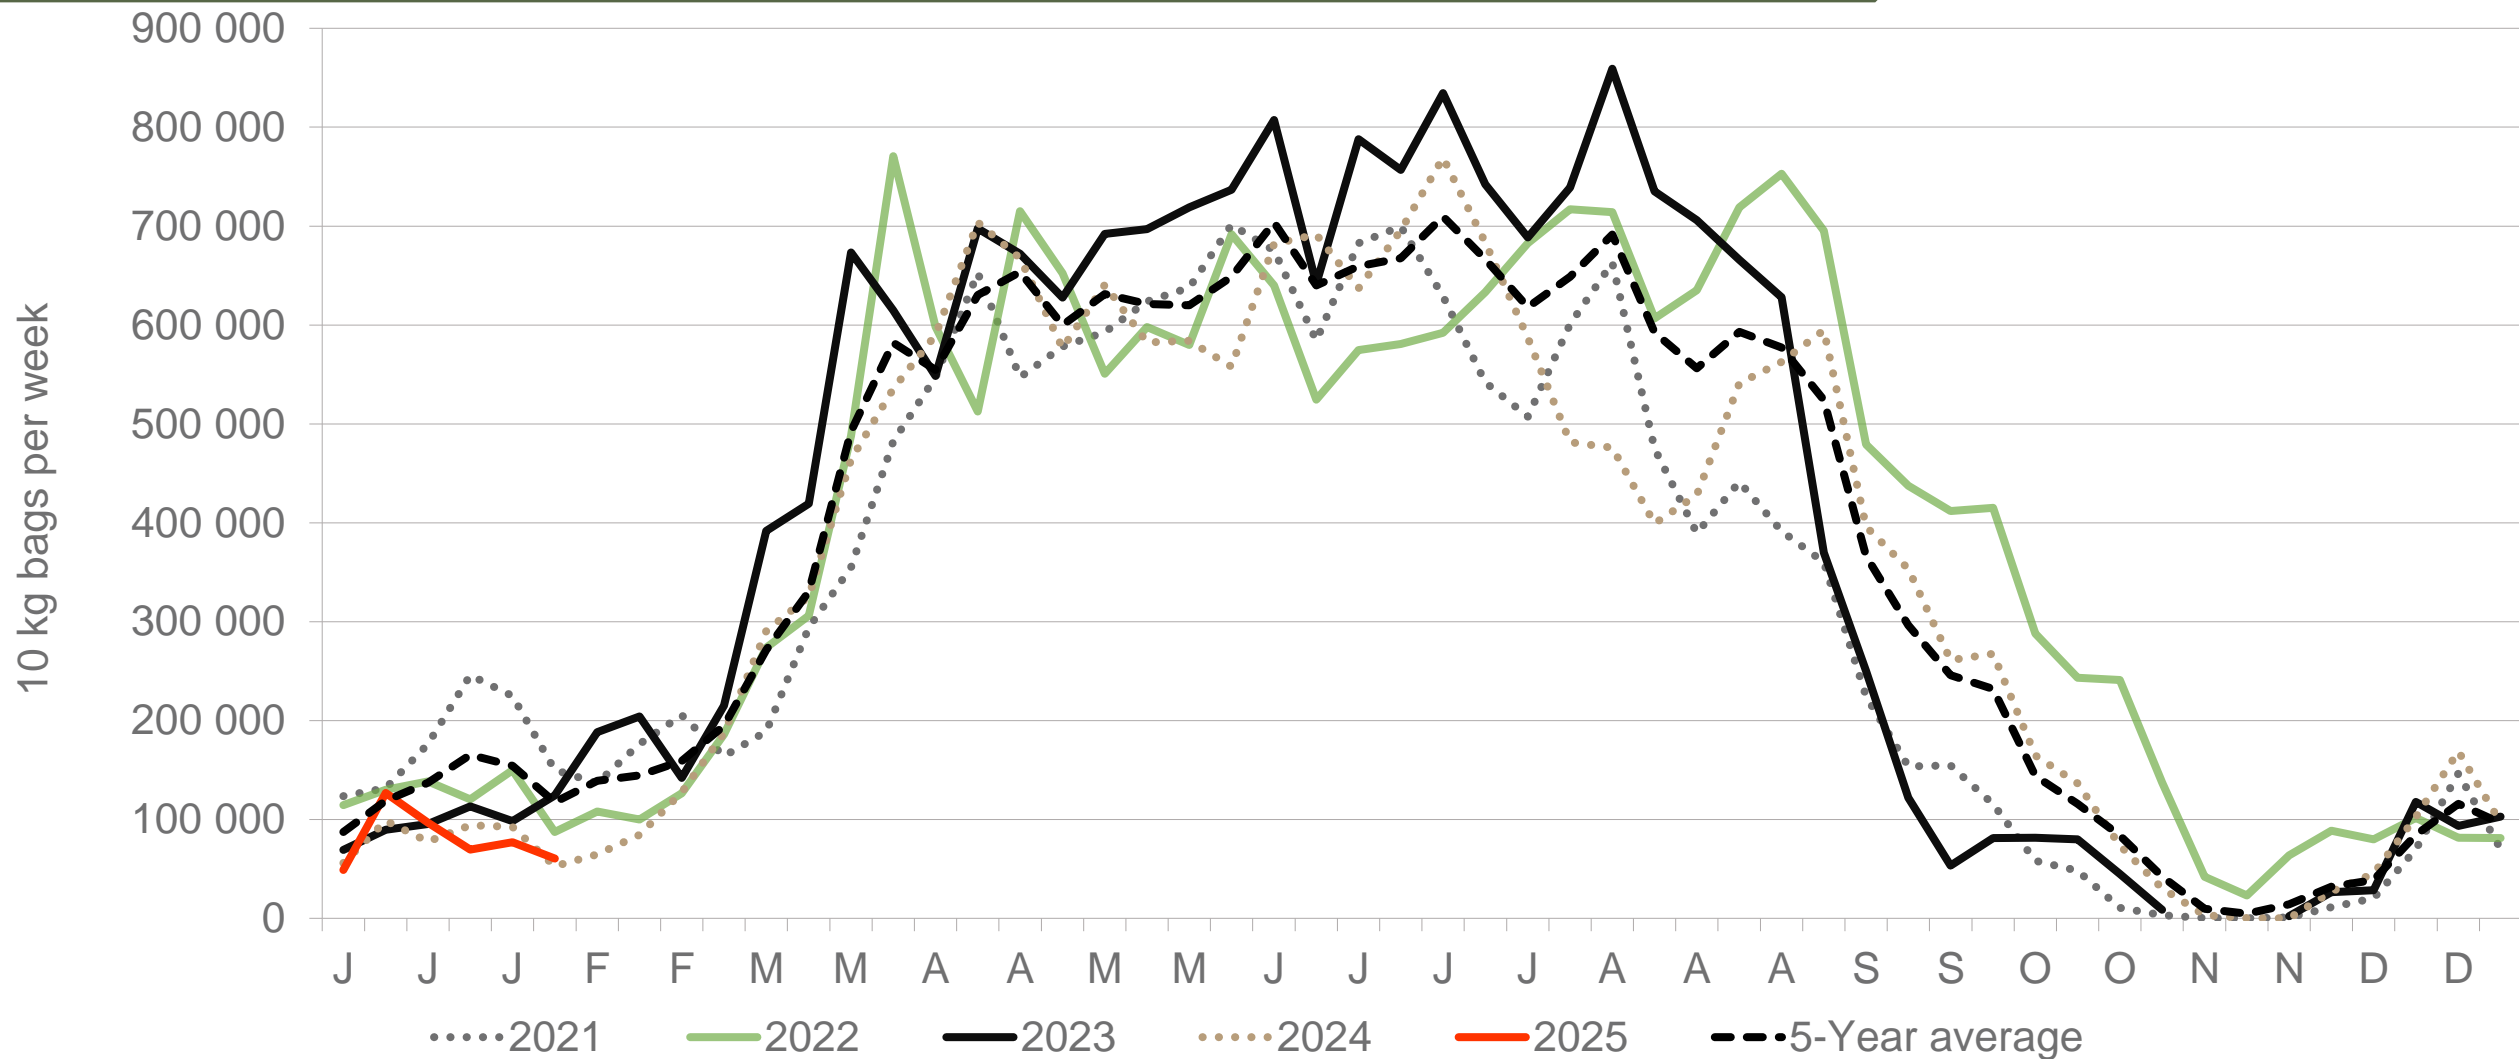

Western Free State : Amount of 10 kg bags per week sold on FPMs (all classes)

Sold 2% bags **more** than the first 6 weeks of 2024 and 301 449 bags **less** than the 5-year average (2020 to 2024) of the first 6 weeks of each year.