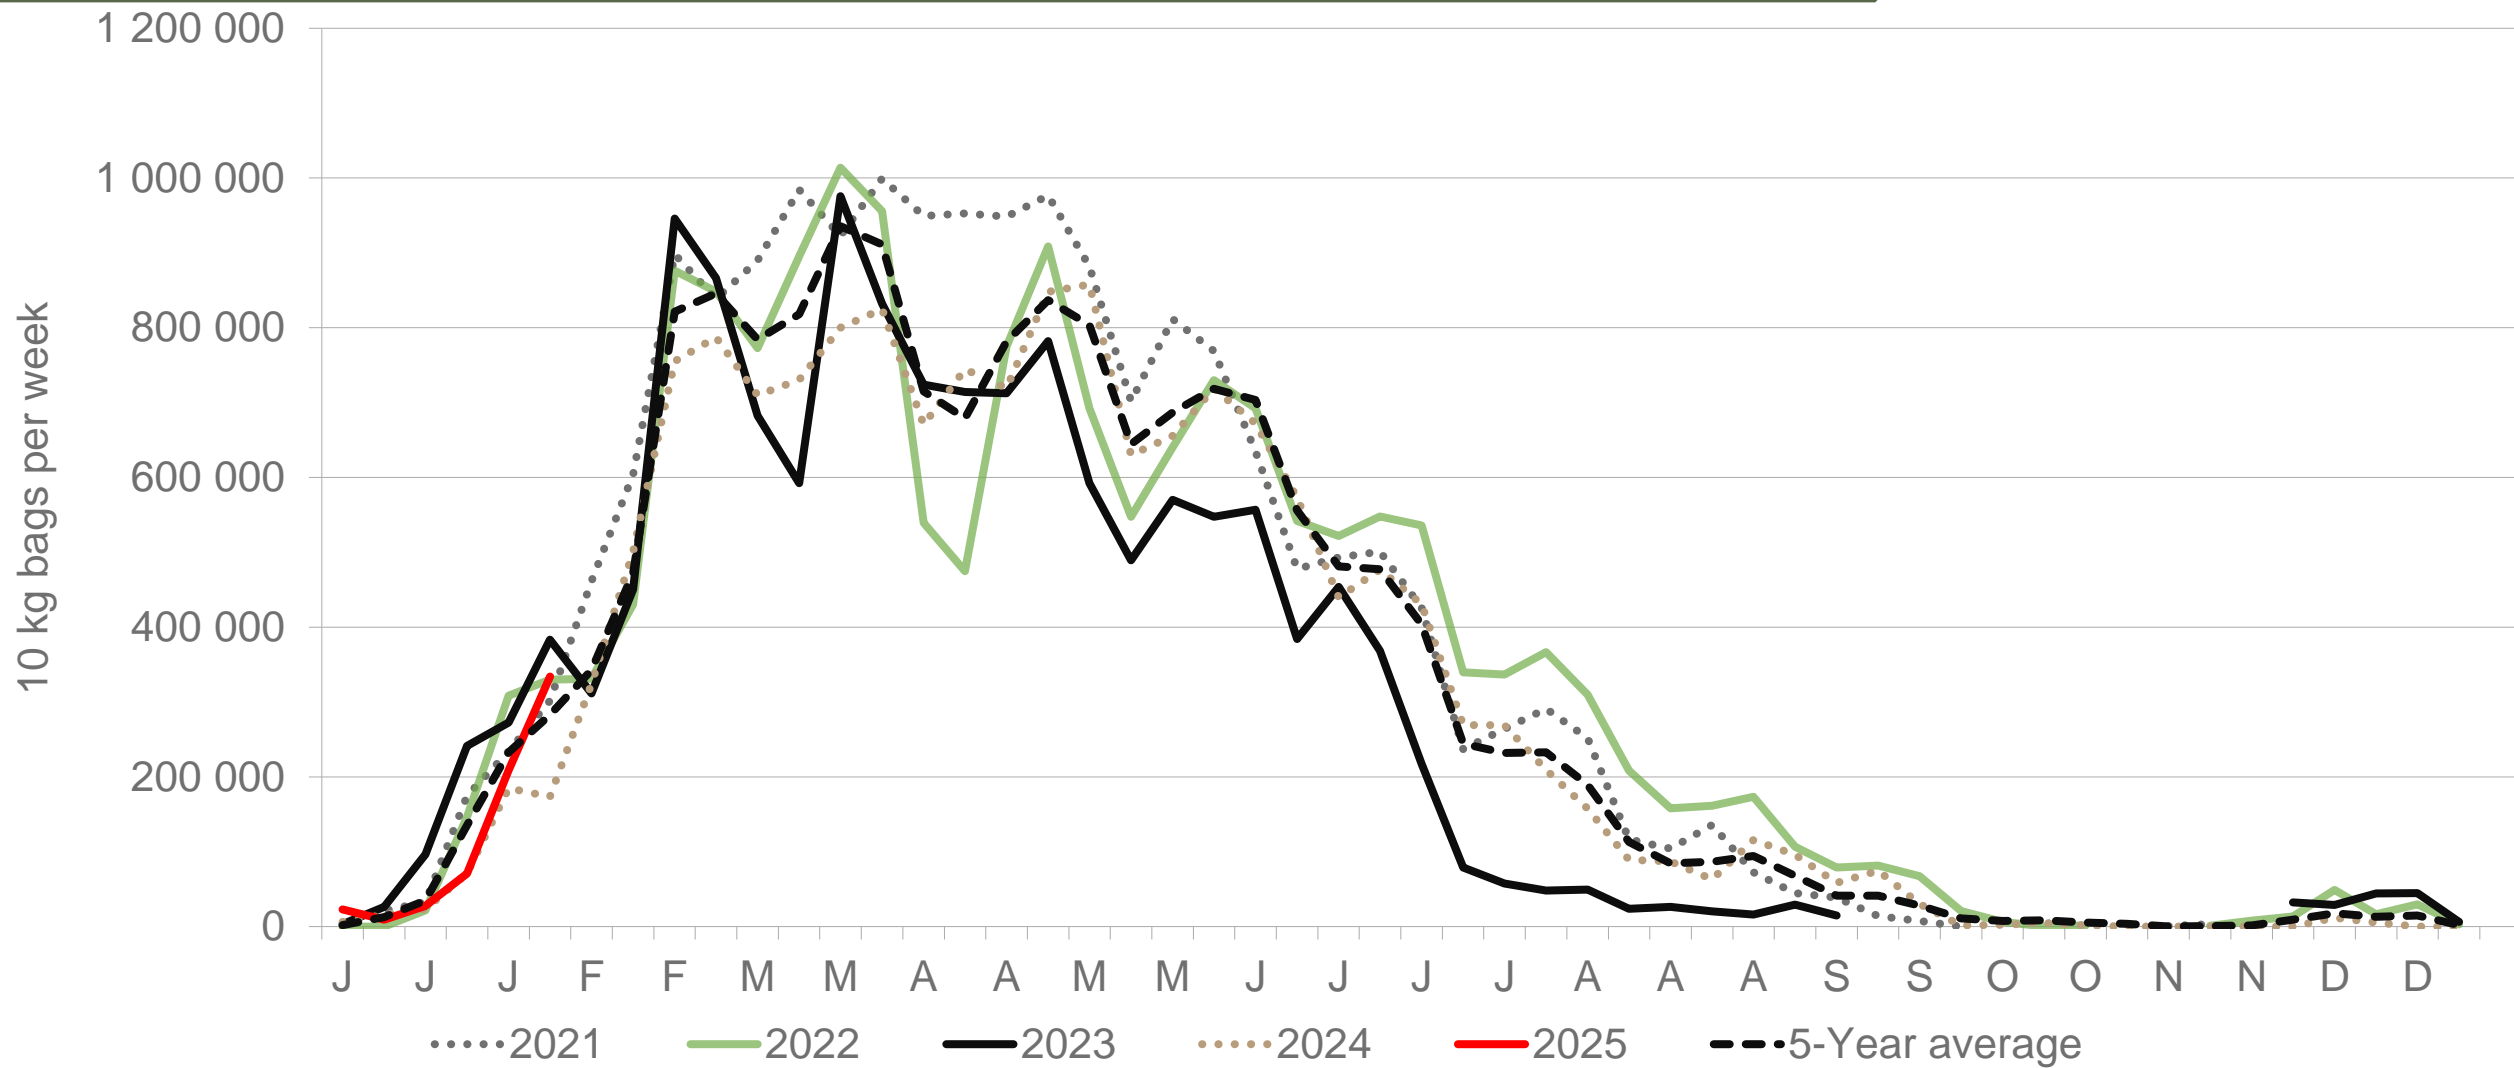

Eastern Free State: Amount of 10 kg bags per week sold on FPMs (all classes)

Sold 42% bags **more** than the first 6 weeks of 2024 and 27 483 bags **less** than the 5-year average (2020 to 2024) of the first 6 weeks of each year.

Data disclaimer: Potatoes SA does not take responsibility for the accuracy or interpretation of company data re-purposed by 3rd parties