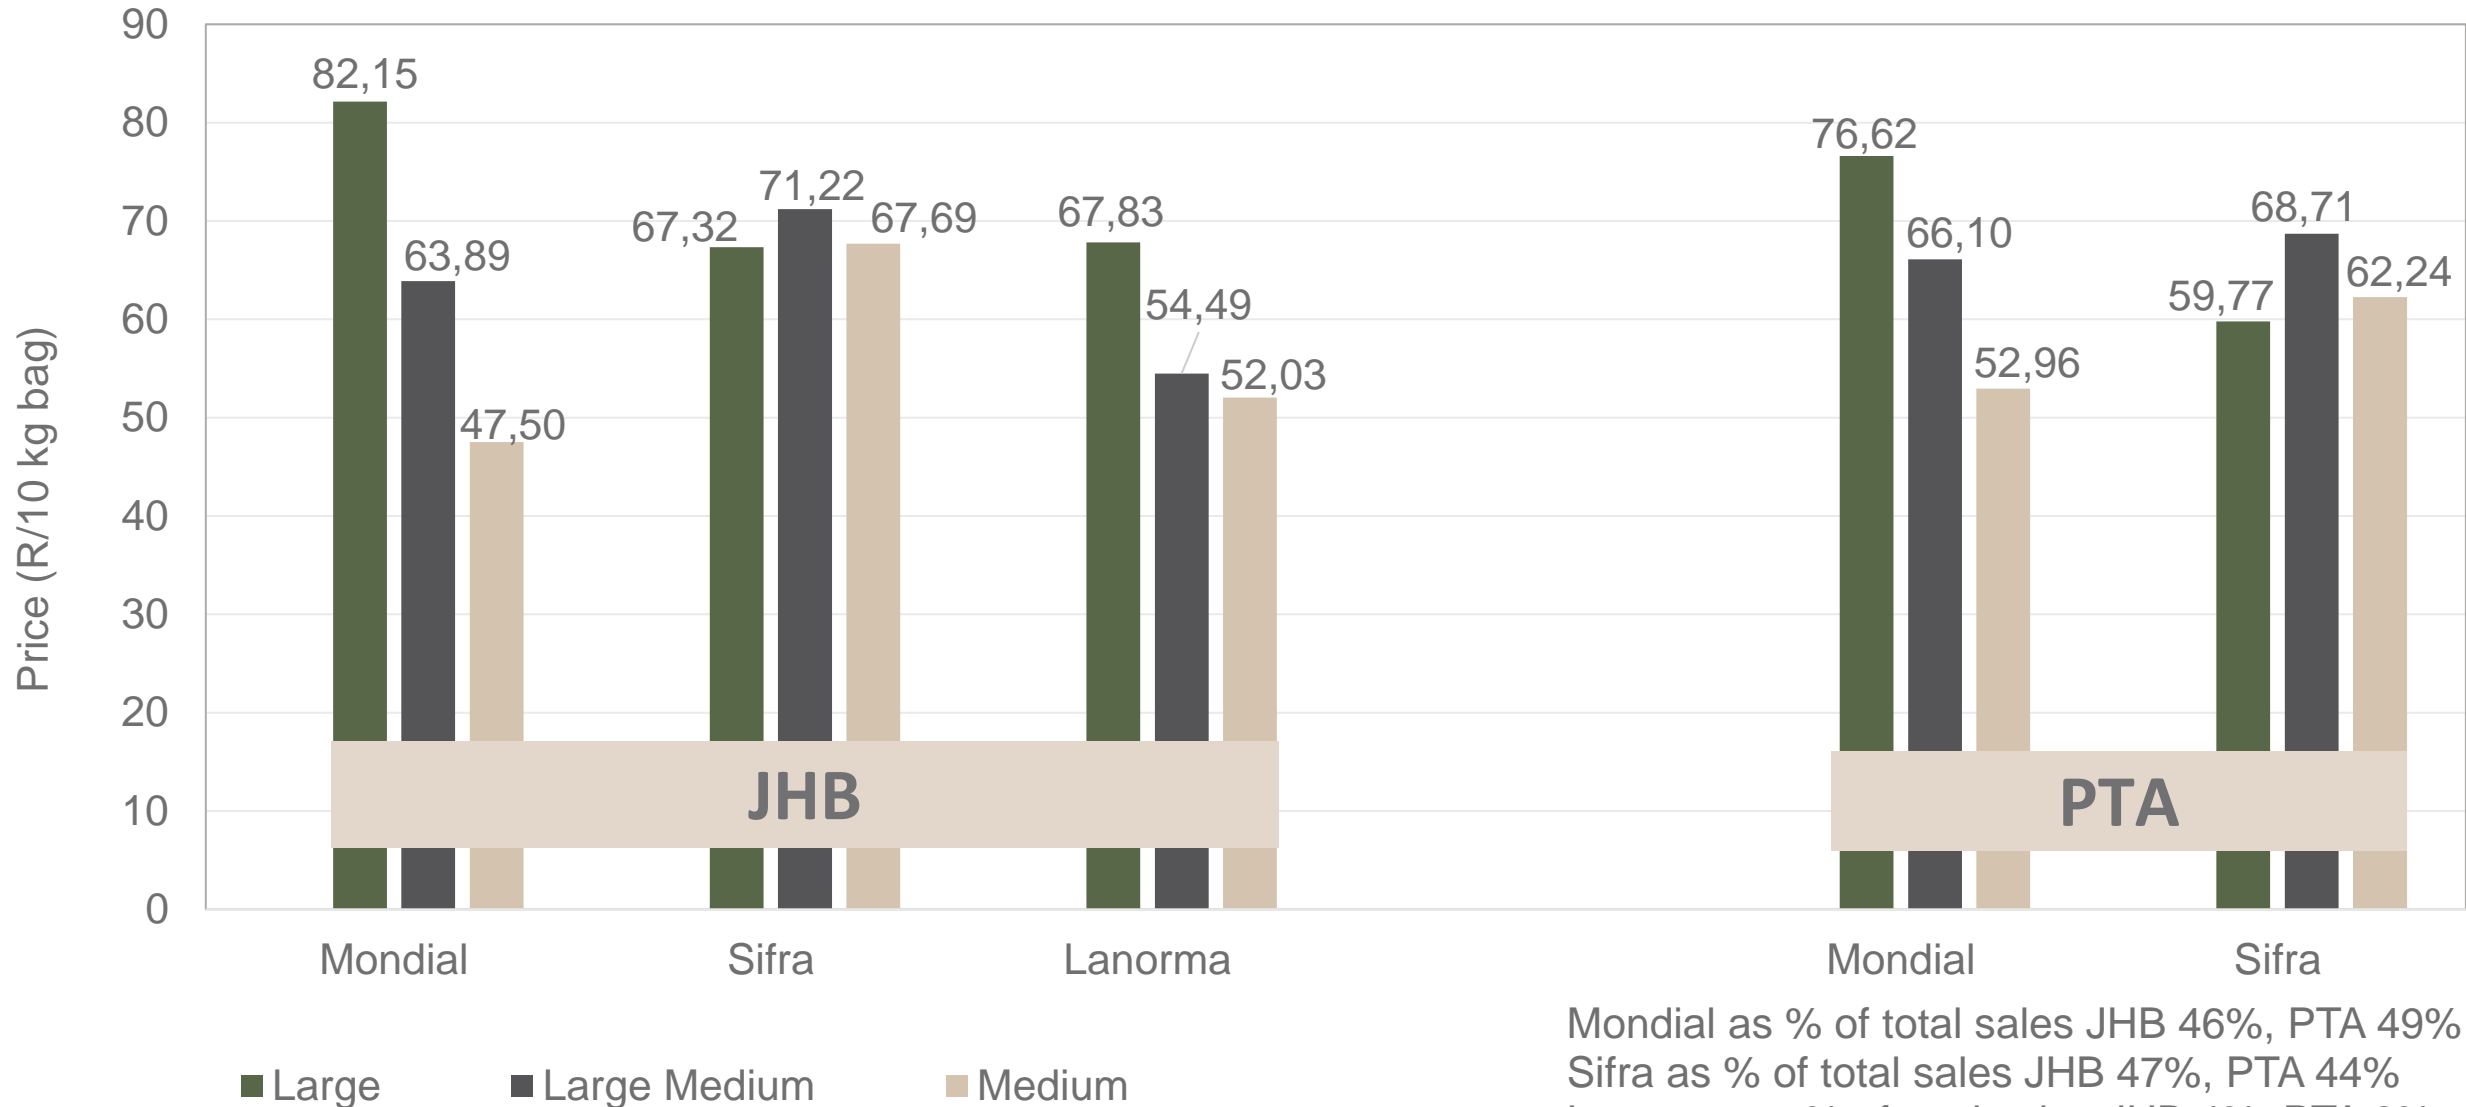

PTA & JHB markets: Average Prices - Different Sizes (only 10 kg bags)

Mondial as % of total sales JHB 46%, PTA 49%
Sifra as % of total sales JHB 47%, PTA 44%
Lanorma as % of total sales JHB 4%, PTA 0%