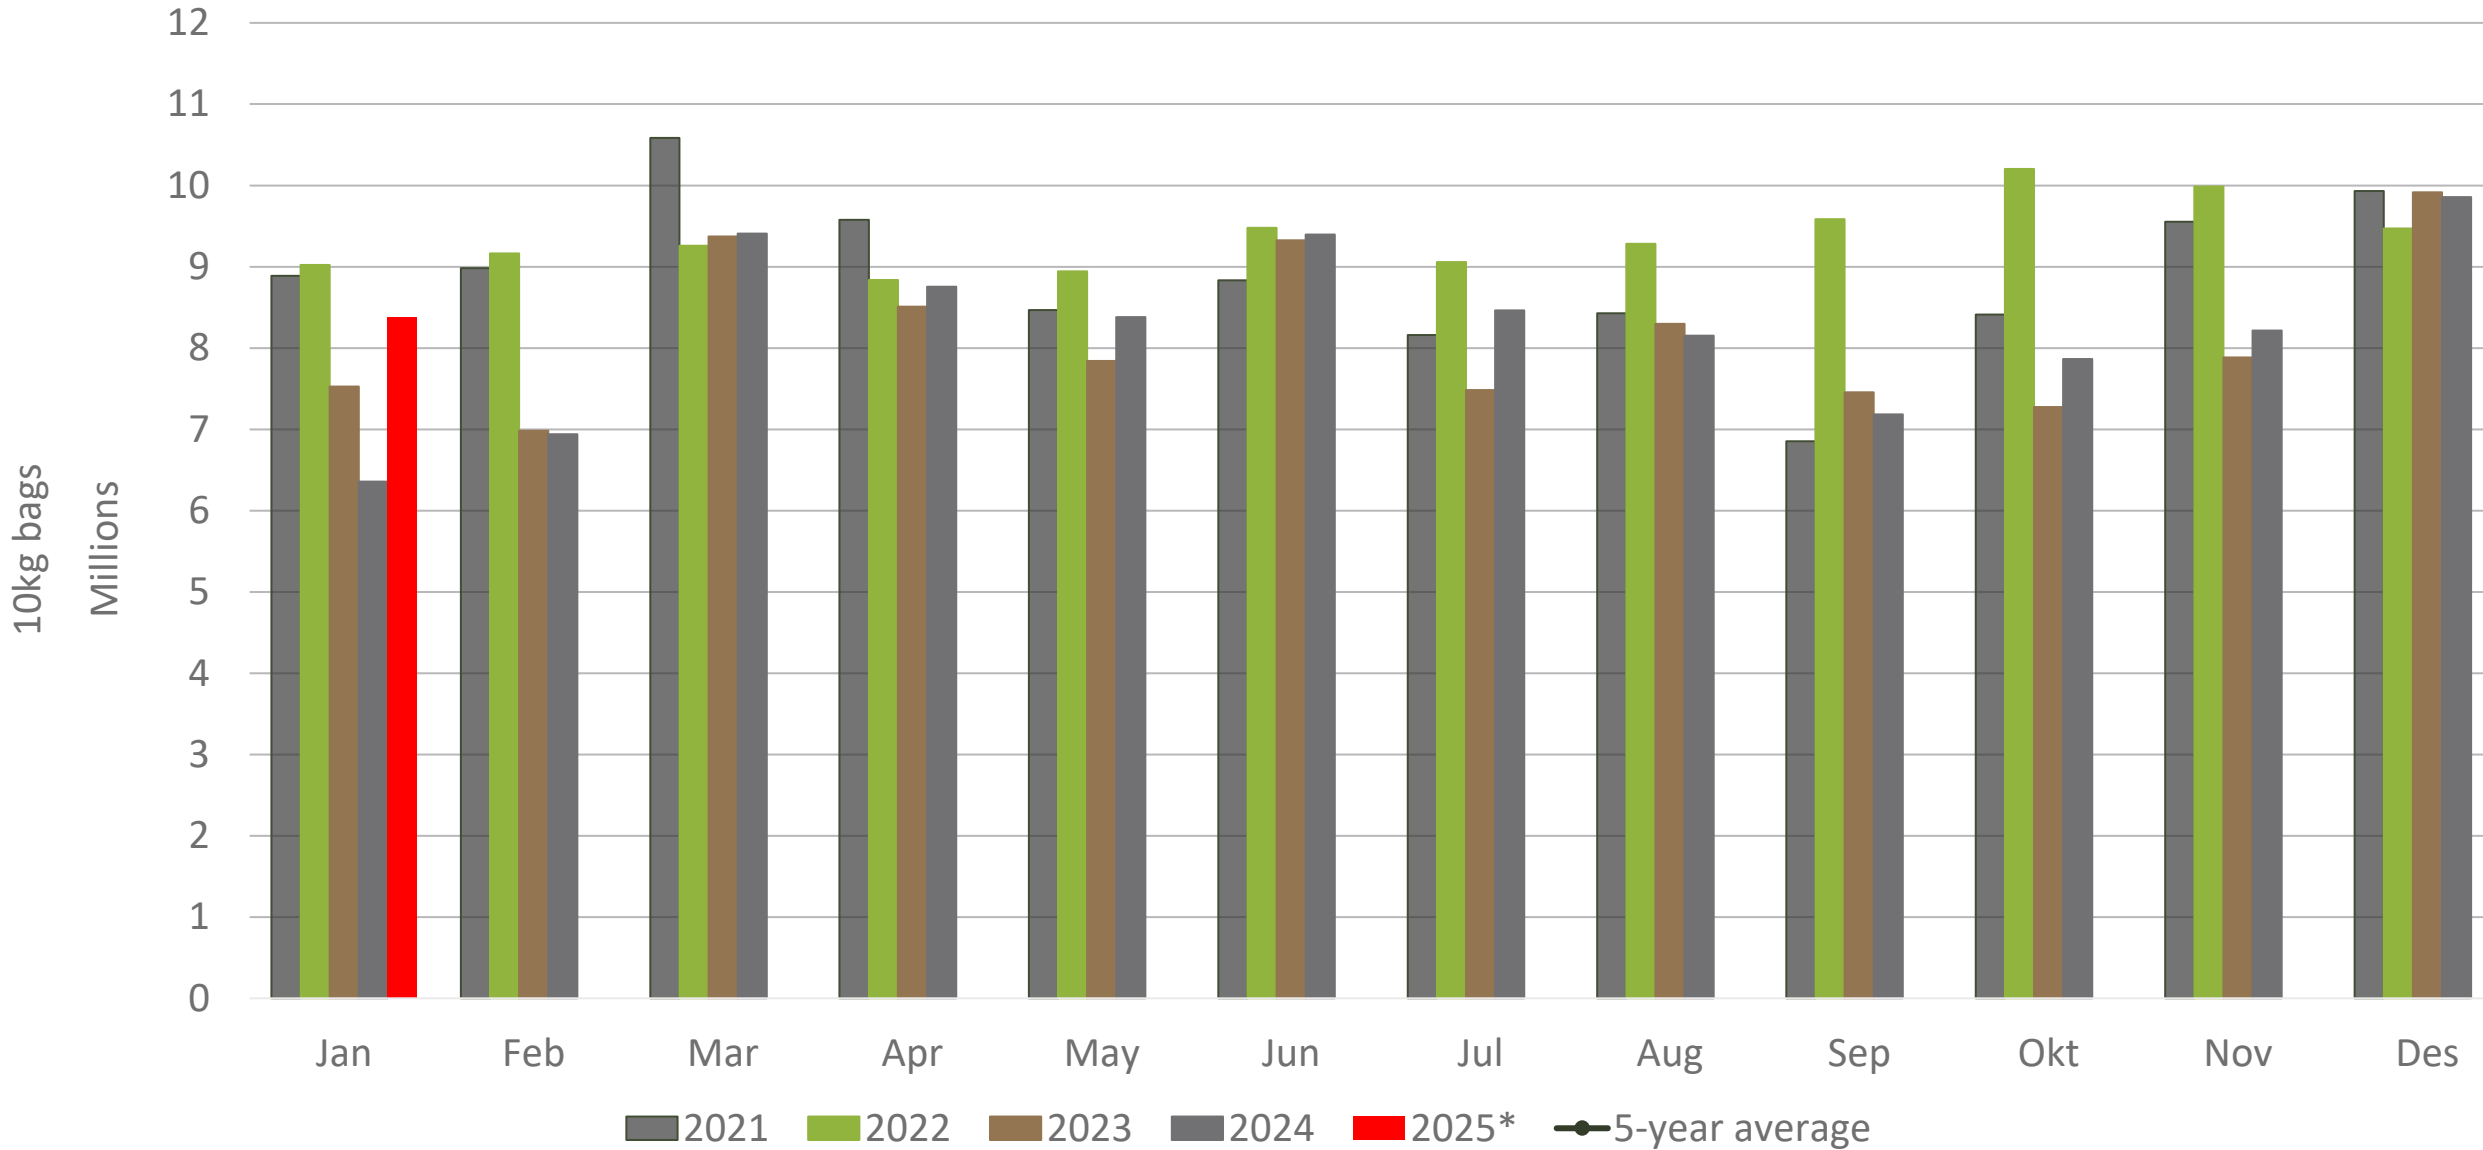

Monthly sales volumes on markets: Potatoes

Data disclaimer: Potatoes SA does not take responsibility for the accuracy or interpretation of company data re-purposed by 3rd parties